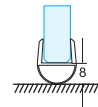

Bulb door seal for 10mm glass 2100mm (PVC)