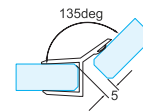

Round shelf bracket 8-10mm glass (Brass)

Towel / robe hook 25mm dia x 50mm (Stainless Steel)

Bottom door seal for 10mm glass 1400mm (PVC)

Bottom 20mm extended door seal for 10mm glass 2100mm (PVC)

Glass to glass 135 deg seal for 10mm glass 2100mm (PVC)