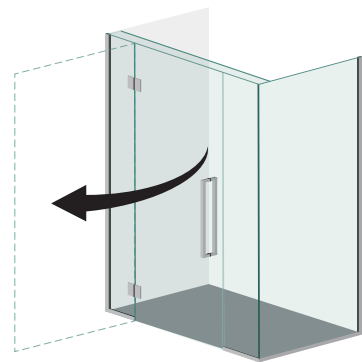

POPULAR CONFIGURATIONS*

Hinged Door and
90 Degree Return