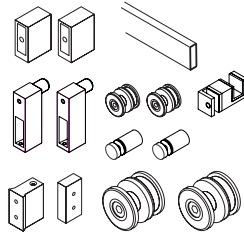

OVER PANEL CLIPS

Over Panel Clips are essential components designed to securely unite individual glass panels or affix glass to walls and structures. The Juralco® range of Over Panel Clips has a diverse selection of finishes across two styles which, while functional, will contribute to the overall look and feel of a bathroom.

Chamfered heavy duty Over Panel Clip 10mm glass to 6mm over panel (Stainless Steel)

Round Over Panel Clip 10mm glass to 6mm over panel (Brass)

SLIDING SETS

For ease of selection, Juralco® has created matching sliding shower sets available to order. Two sizes available, 1650mm long in a Polished Stainless Steel finish, and 2000mm long available in nine colour finishes that include Matte Black, Brushed Gun Metal and Brushed Gold.

1650mm Oasis Sliding Shower Door Kit wall to glass/wall to wall (excludes handle) Stainless Steel

(includes: Stops x 2, Wheels x 2, Anti jump x 2, Wall bracket x 2, Glass to rail connector x 2, Glass return bracket set x 1, Floor guide x 1, 1650mm Bar x 1)