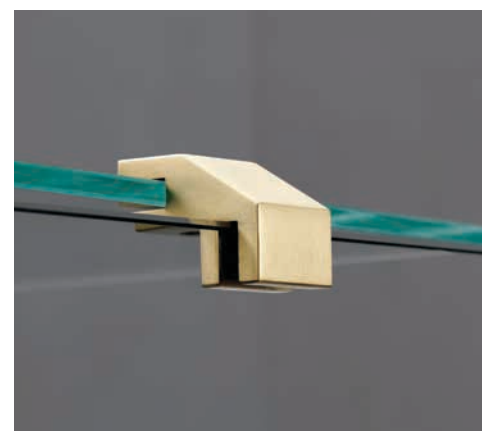

## FRAMELESS HINGED AND SLIDING SHOWER OPTIONS

A hinged shower door describes a glass panel that opens by swinging on pivoting hinges, like a standard door in the home. The hinge can typically be attached to a stationary glass panel or the wall or shower surround. Ideal for areas where there is no restriction on door size.

Brushed Gun Metal Chamfered Over Panel  
Clip OP/10C/GM

Brushed Brass Double D Handle JH/D250/BB

Brushed Brass Glass to Glass Hinge JH2/BB

## BRASS TONES – BRUSHED BRASS

A Brass Tone is a refined and timeless addition to a bathroom.

Brushed Brass - BB

Satin Brass - SB\*

Suggested Tapware Match:  
Brushed Brass, Satin Brass & Modern Brushed Brass

\*Non Standard Finish Option

Brushed Brass Chamfered Over Panel Clip  
OP/10C/BB

Brushed Gold Double D Handle JH/D250/BG

Brushed Gold Glass to Glass Hinge JH2/BG