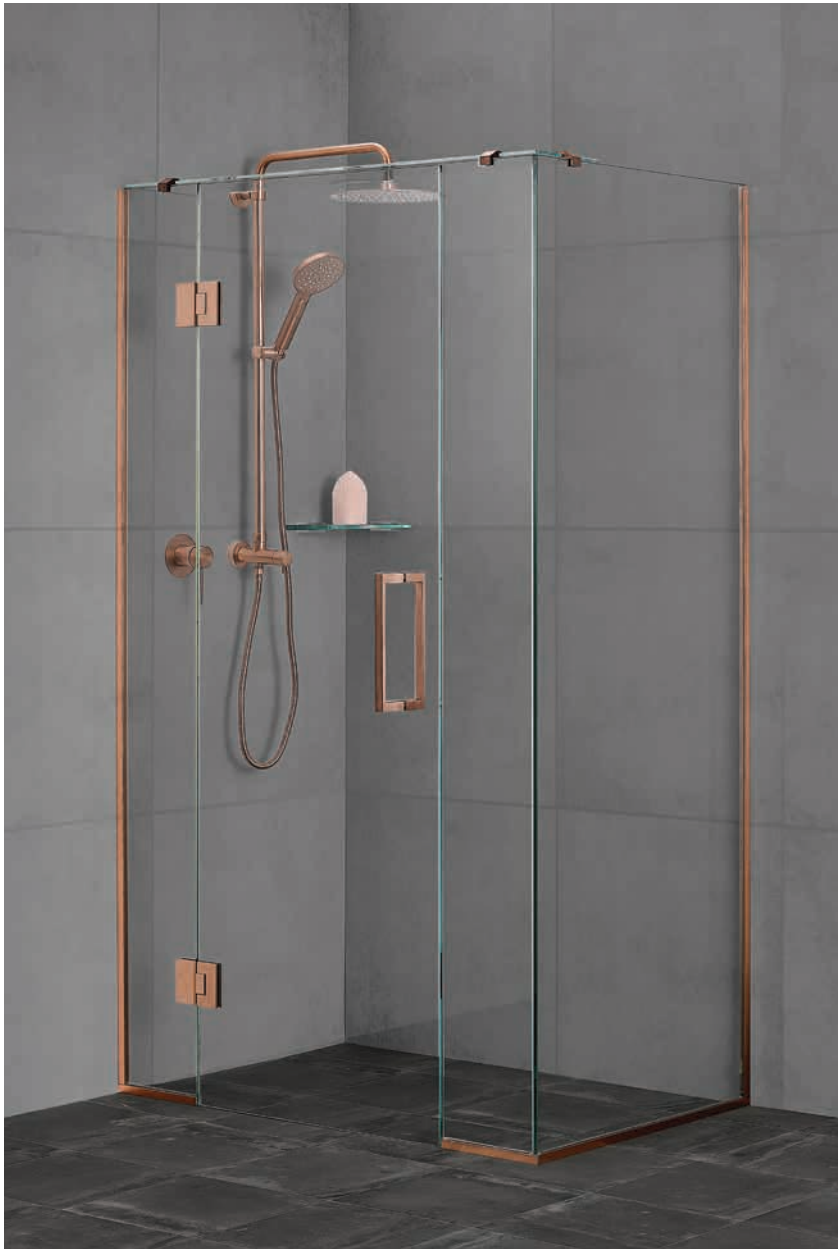

Brushed Rose Gold Copper Quadrant
Double D Handle JH/Q250/BRG