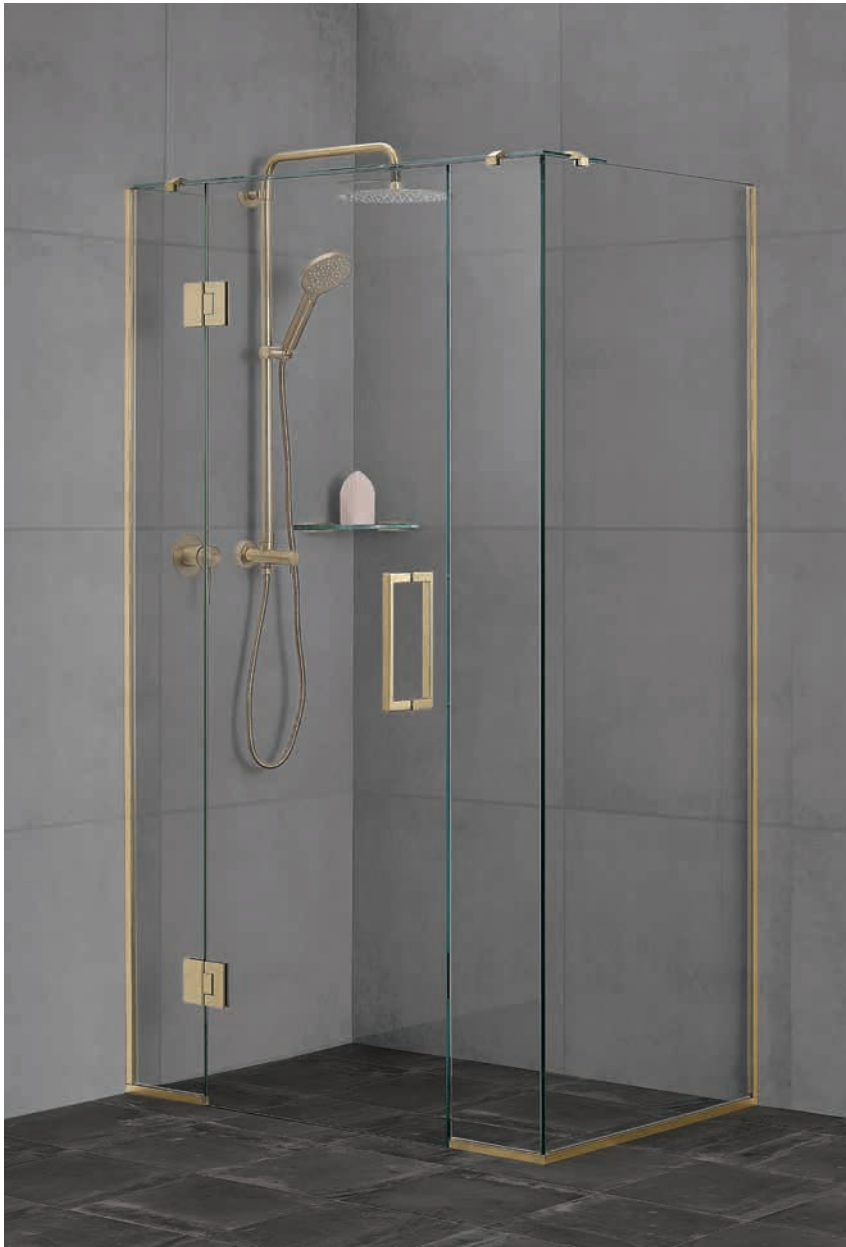

Brushed Brass Double D Handle JH/D250/BB