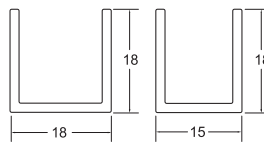

Shower glazing channel available in a variety of sizes, lengths and colours

13mm x 5.0mm half round floor section 2800mm

9.0mm x 10mm waterseal with felt 2800mm