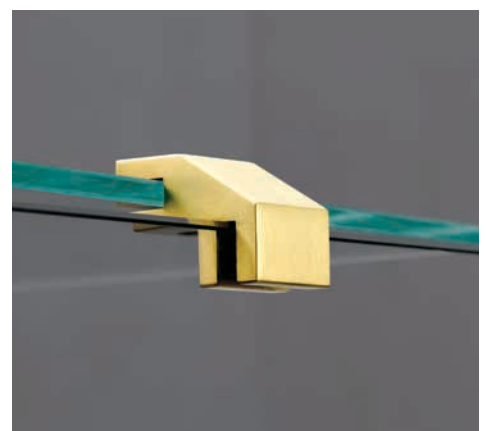

## FRAMELESS HINGED AND SLIDING SHOWER OPTIONS

A hinged shower door describes a glass panel that opens by swinging on pivoting hinges, like a standard door in the home. The hinge can typically be attached to a stationary glass panel or the wall or shower surround. Ideal for areas where there is no restriction on door size.

\*Non Standard Finish Option

Brushed Brass Chamfered Over Panel Clip  
OP/10C/BB

Brushed Gold Double D Handle JH/D250/BG

Brushed Gold Glass to Glass Hinge JH2/BG

Brushed Gold Chamfered Over Panel Clip  
OP/10C/BG

Upgrade your bathroom design to a new level of style with the innovative Juralco® range of Frameless Shower Hardware Hinges.

Our hinges combine timeless design with subtle extra quality features including knuckle gaskets and stops to ensure functionality and long-term reliability.