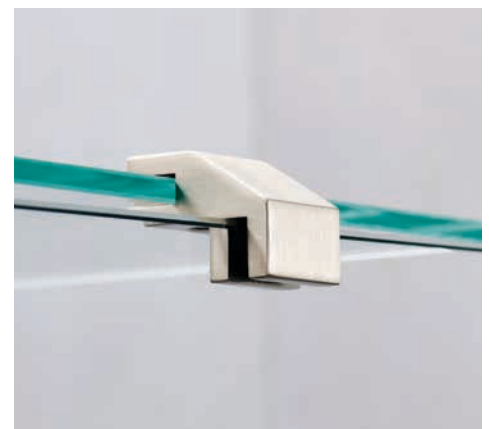

## FRAMELESS HINGED AND SLIDING SHOWER OPTIONS

A hinged shower door describes a glass panel that opens by swinging on pivoting hinges, like a standard door in the home. The hinge can typically be attached to a stationary glass panel or the wall or shower surround. Ideal for areas where there is no restriction on door size.

Suggest Tapware Match:  
Satin Chrome or Brushed Stainless

Satin Chrome Round Over Panel Clip  
OP/10R/SCP

Brushed Satin Nickel Quadrant Double D Handle  
JH/Q250/SN

Brushed Satin Nickel Glass to Glass Hinge  
JH2/SN