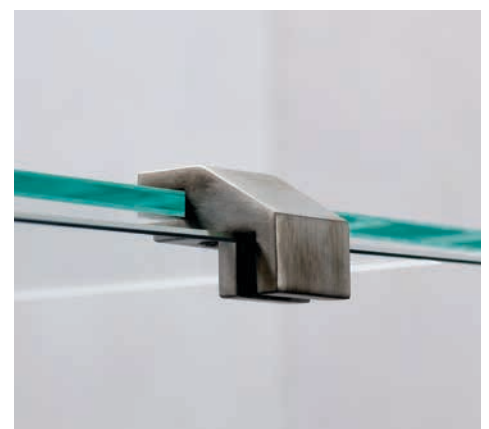

## FRAMELESS HINGED AND SLIDING SHOWER OPTIONS

A hinged shower door describes a glass panel that opens by swinging on pivoting hinges, like a standard door in the home. The hinge can typically be attached to a stationary glass panel or the wall or shower surround. Ideal for areas where there is no restriction on door size.

## DARK TONE – MATTE BLACK

A Frameless Glass Sliding Shower with Matte Black shower hardware is a popular contemporary choice.

Matte Black - MB

Suggested Tapware Match:  
Matte Black and Black Chrome

Matte Black Round Over Panel Clip  
OP/10R/MB

Brushed Gun Metal Quadrant Double D Handle  
JH/Q250/GM

Brushed Gun Metal Glass to Glass Hinge  
JH2/GM

## DARK TONE - BRUSHED GUN METAL

This Frameless Glass Hinged Shower in a Brushed Gun Metal finish epitomises the modern aesthetic.

Brushed Gun Metal - GM

Suggested Tapware Match:  
Brushed Gun Metal & Gun Metal