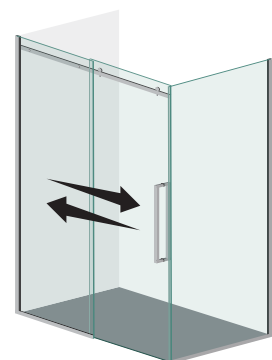

Sliding Door and
90 Degree Return

*Your local Juralco® representative can advise on the extensive range of custom configurations available.