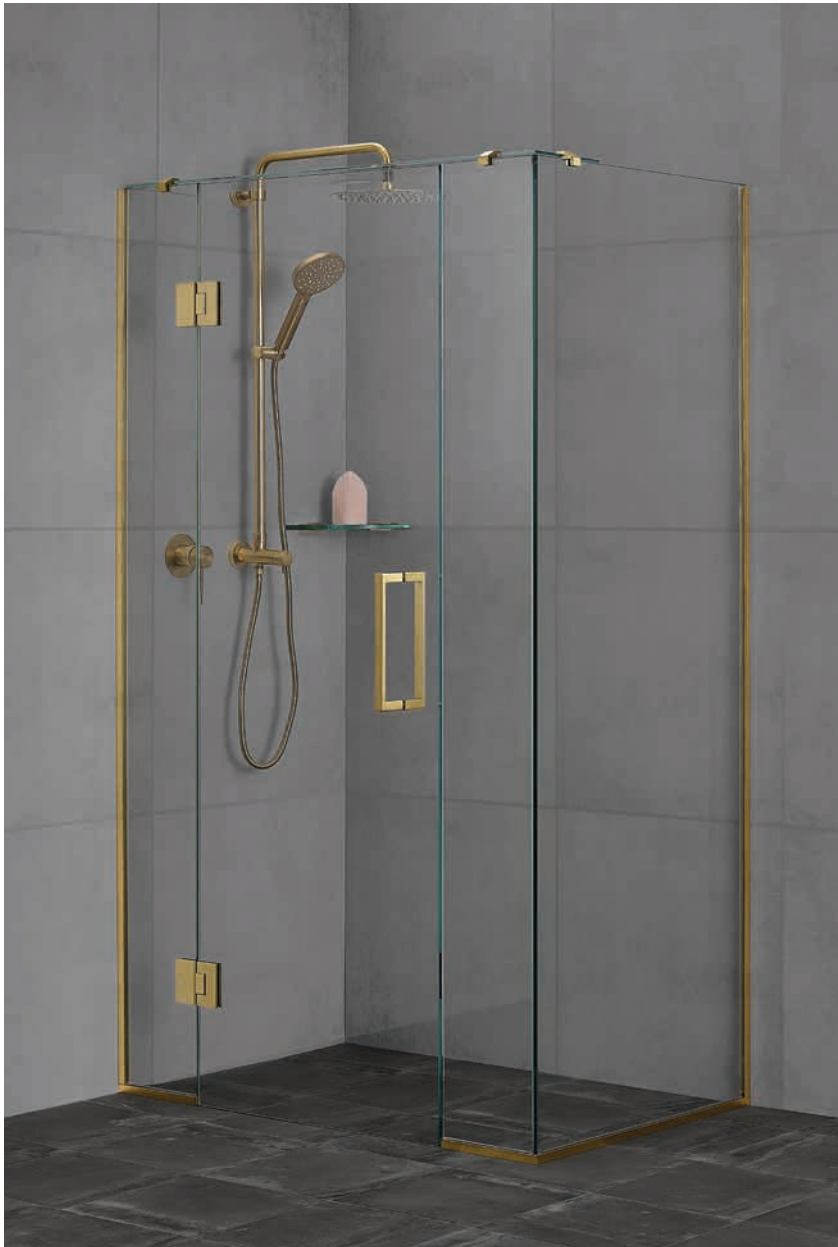

## FRAMELESS HINGED AND SLIDING SHOWER OPTIONS

A hinged shower door describes a glass panel that opens by swinging on pivoting hinges, like a standard door in the home. The hinge can typically be attached to a stationary glass panel or the wall or shower surround. Ideal for areas where there is no restriction on door size.

## BRASS TONES – BRUSHED BRASS

A Brass Tone is a refined and timeless addition to a bathroom.

Brushed Brass - BB

Satin Brass - SB\*

Suggested Tapware Match:  
Brushed Brass, Satin Brass & Modern Brushed Brass

\*Non Standard Finish Option

Brushed Brass Chamfered Over Panel Clip  
OP/10C/BB

Brushed Gold Double D Handle JH/D250/BG

Brushed Gold Glass to Glass Hinge JH2/BG

## GOLD TONE - BRUSHED GOLD

Add a touch of luxury and sophistication to a bathroom with a Brushed Gold Frameless Shower.

Brushed Gold - BG

Suggested Tapware Match:  
Brushed Gold, Brushed Brass & Polished Gold