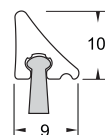

Shower glazing channel available in a variety of sizes, lengths and colours

13mm x 5.0mm half round floor section 2800mm

9.0mm x 10mm waterseal with felt 2800mm