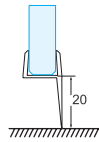

10mm Toughened Glass corner shelf 200mm

10mm Toughened Glass corner shelf 250mm

10mm Toughened Glass shelf 150 x 300mm

Round shelf bracket 5-6mm glass (Brass)

Rectangular bracket 60mm for 8-10mm glass (Brass)

Round shelf bracket 8-10mm glass (Brass)

Towel / robe hook 25mm dia x 50mm (Stainless Steel)

Bottom door seal for 10mm glass 1400mm (PVC)

Bottom 20mm extended door seal for 10mm glass 2100mm (PVC)

Glass to glass 135 deg seal for 10mm glass 2100mm (PVC)