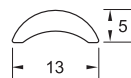

13mm x 5.0mm half round floor section 2800mm