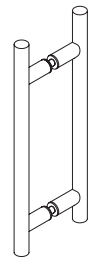

Brushed Gold BG

The 58mm diameter Sliding Door Pull JSS/SPP is another popular handle option for smaller sliding shower spaces.

\*Non Standard Finish Option

Double D Handle  
25mm dia x 275  
high C-C (Stainless  
Steel)

Quadrant Double  
D Handle 10mm x  
20mm rectangular  
section 270mm  
overall 250mm  
C-C (Stainless  
Steel)

Finline Round  
Double Handle  
25mm dia 350mm  
overall 250mm C-C  
(Stainless Steel)

Finline Square  
Double Handle  
19mm x 19mm  
square section  
350mm overall  
250mm C-C  
(Stainless Steel)

Single D Handle  
& Pull 25mm  
dia 250mm C-C  
(Stainless Steel)

Single D/towel Handle &  
Pull 25mm DIA 400mm C-C  
(Stainless Steel)

Single D/towel Handle &  
Pull 25mm DIA 500mm C-C  
(Stainless Steel)