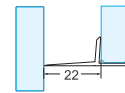

Sliding door seal 22mm for 10mm glass 2100mm (PVC)

SEALS

Shower door seals are flexible strips, or gaskets, that attach to the bottom or sides of a shower door to create a water-resistant seal when the door is closed. Juralco® seals come in various shapes and sizes to fit frameless shower doors.