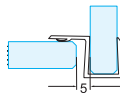

Glass to glass 90 deg seal for 10mm glass 2100mm (PVC)