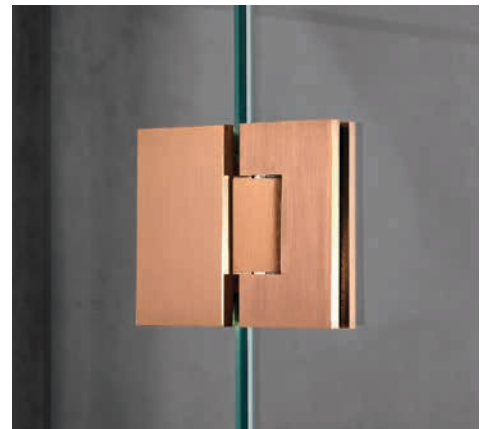

## FRAMELESS HINGED AND SLIDING SHOWER OPTIONS

A hinged shower door describes a glass panel that opens by swinging on pivoting hinges, like a standard door in the home. The hinge can typically be attached to a stationary glass panel or the wall or shower surround. Ideal for areas where there is no restriction on door size.

## NICKEL TONE - BRUSHED SATIN NICKEL

A Frameless Glass Hinged Door in a lustrous Nickel Tone, adds an air of modern elegance. It is also a neutral colour that ensures choice when looking at suitable matching products.

Brushed Rose Gold Copper Glass to Glass  
Hinge JH2/BRG