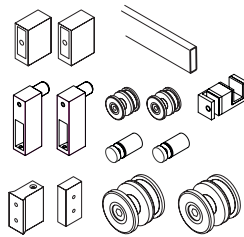

2000mm Oasis Sliding Shower Door Kit wall to glass/wall to wall (excludes handle) Stainless Steel

(includes: Stops x 2, Wheels x 2, Anti jump x 2, Wall bracket x 2, Glass to rail connector x 2, Glass return bracket set x 1, Floor guide x 1, 2000mm Bar x 1)

CHANNEL

Juralco® Shower Glazing Channels are available in a variety of colour finishes and sizes to select from. Find the perfect fit and use colour to transform a bathroom space. Explore the extensive range of colour finishes, that includes Powder Coat colours from the Dulux® range and some amazing standard colours like Brushed Rose Gold, Brushed Satin Nickel, Satin Brass and Brushed Gun Metal.