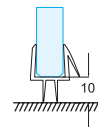

10mm Toughened Glass corner shelf 200mm

10mm Toughened Glass corner shelf 250mm

10mm Toughened Glass shelf 150 x 300mm

Round shelf bracket 5-6mm glass (Brass)

Rectangular bracket 60mm for 8-10mm glass (Brass)

Round shelf bracket 8-10mm glass (Brass)

Towel / robe hook 25mm dia x 50mm (Stainless Steel)

Bottom door seal for 10mm glass 1400mm (PVC)

Bottom 20mm extended door seal for 10mm glass 2100mm (PVC)

Glass to glass 135 deg seal for 10mm glass 2100mm (PVC)