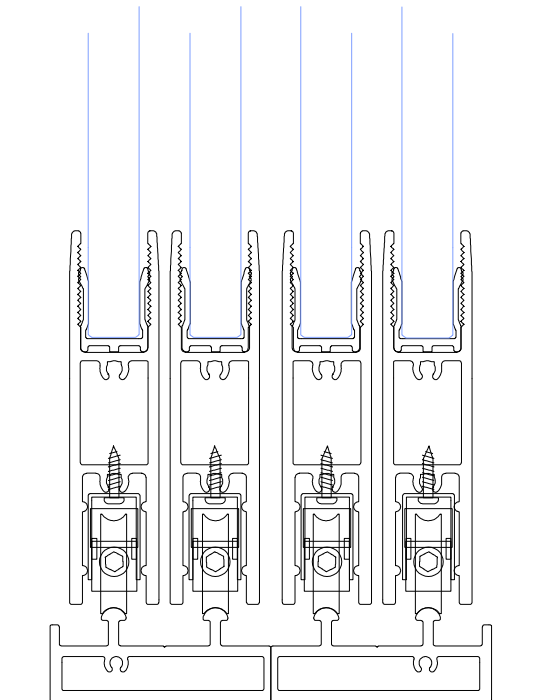

GLASLIDE 88 - 4 x Door Bottom Roller System

TOP and SIDE TWIN TRACK
JGS/5218

BOTTOM TWIN TRACK
JGS/5217

TOP and SIDE TWIN TRACKS - 4 x DOORS
Showing 12mm Toughened Glass.
Also available with 10mm or 15mm Glass

BOTTOM TWIN TRACKS - 4 x DOORS