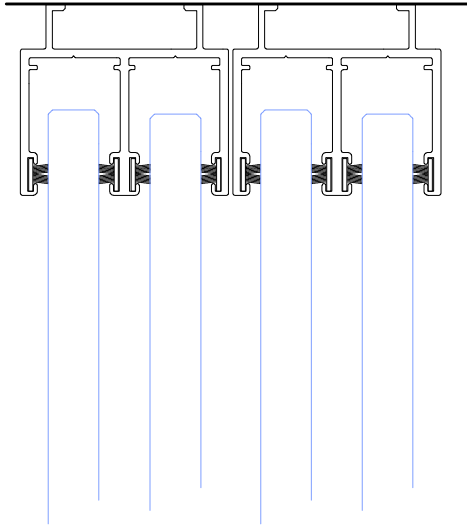

GLASLIDE 88 - 4 x Door Bottom Roller System

TOP and SIDE TWIN TRACK
JGS/5218

BOTTOM TWIN TRACK
JGS/5217

TOP and SIDE TWIN TRACKS - 4 x DOORS
Showing 12mm Toughened Glass.
Also available with 10mm or 15mm Glass

BOTTOM TWIN TRACKS - 4 x DOORS