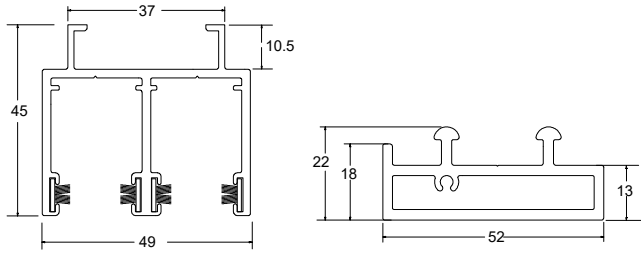

GLASLIDE 88 - 4 x Door Bottom Roller System

TOP and SIDE TWIN TRACK
JGS/5218

BOTTOM TWIN TRACK
JGS/5217

TOP and SIDE TWIN TRACKS - 4 x DOORS
Showing 12mm Toughened Glass.
Also available with 10mm or 15mm Glass

BOTTOM TWIN TRACKS - 4 x DOORS