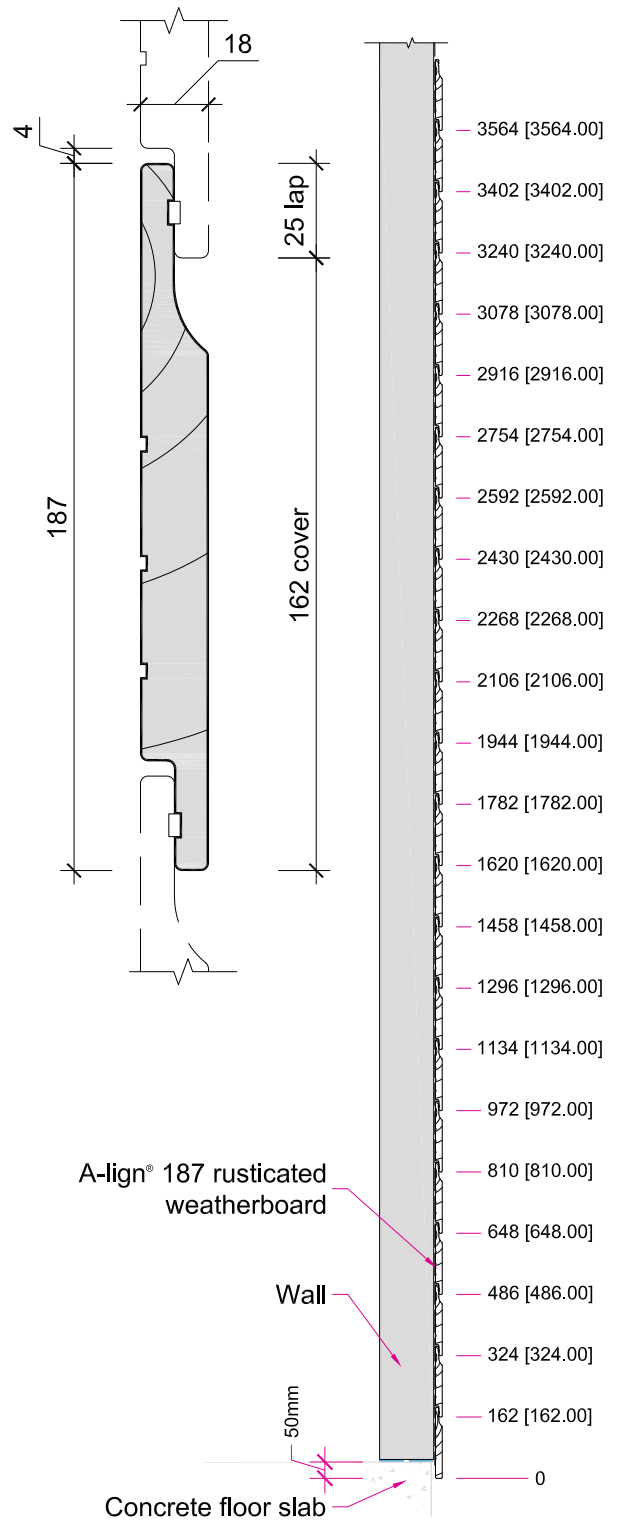

— Set out Guide

A-lign 142
Rusticated weatherboard

A-lign 187
Rusticated weatherboard

Dimensions within brackets are rounded to millimetres
 A-lign® base weatherboard to finish min 50 mm below floor level
 (and 175mm above finished ground level or 100 mm above paving)