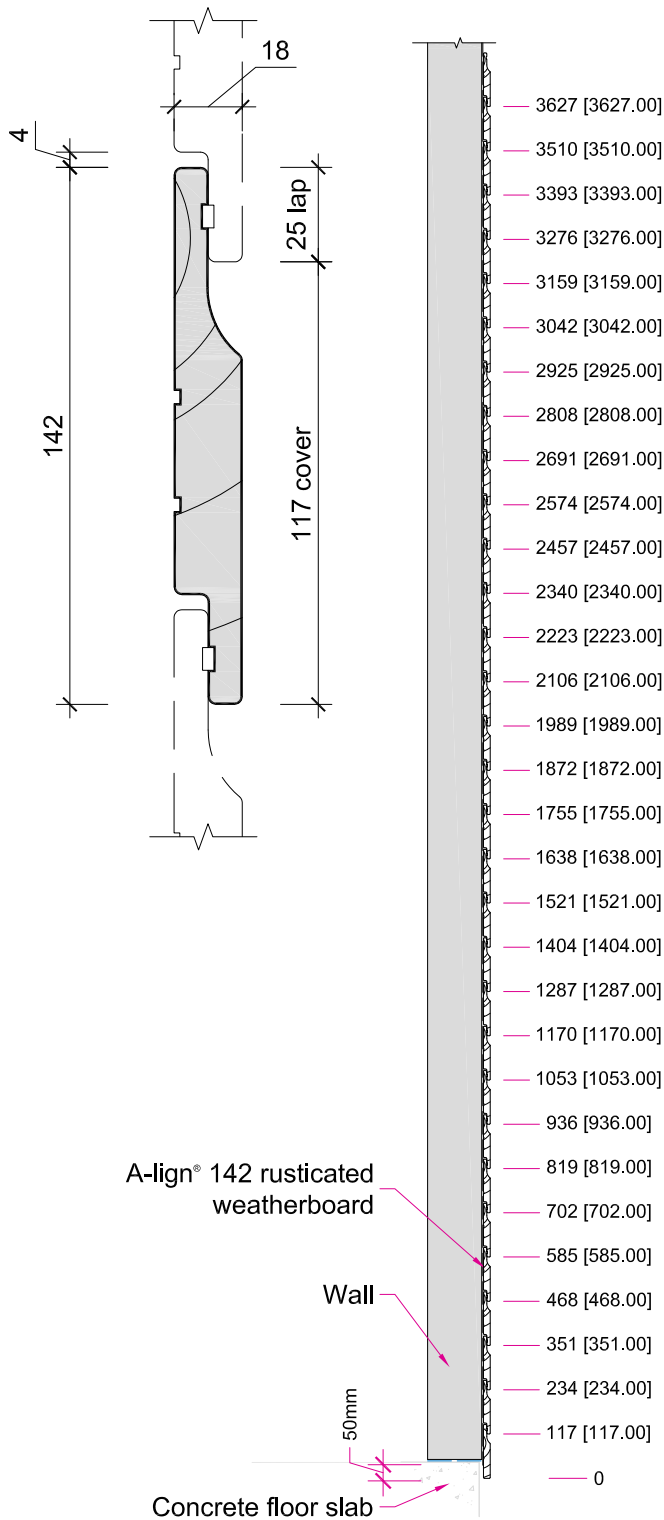

— Set out Guide

A-lign 142
Rusticated weatherboard

A-lign 187
Rusticated weatherboard

Dimensions within brackets are rounded to millimetres
 A-lign® base weatherboard to finish min 50 mm below floor level
 (and 175mm above finished ground level or 100 mm above paving)