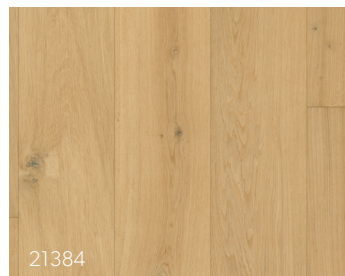

240mm Board - FSC Certified

Montserrat - Lifestyle

Cayman - Lifestyle

Bequia - Lifestyle

Puerto Rico - Lifestyle

Smoked Neutrino - Lifestyle

Tenerife - Rustic

Absolute - Rustic