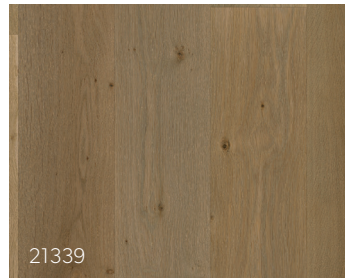

Bequia - Lifestyle