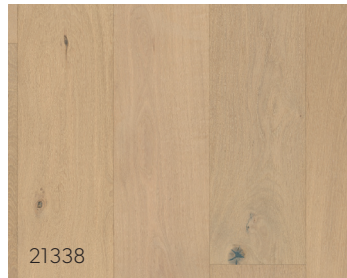

Cayman - Lifestyle