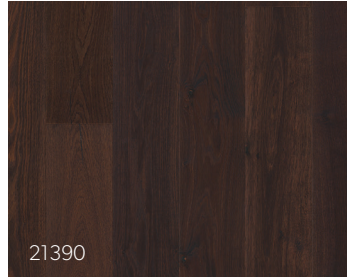

190mm Board - FSC Certified

Mauritius - Lifestyle

Bahamas - Lifestyle

Grenada - Lifestyle

Aspen - Lifestyle

Mykonos - Lifestyle

Coronet Peak - Rustic

Banff - Rustic