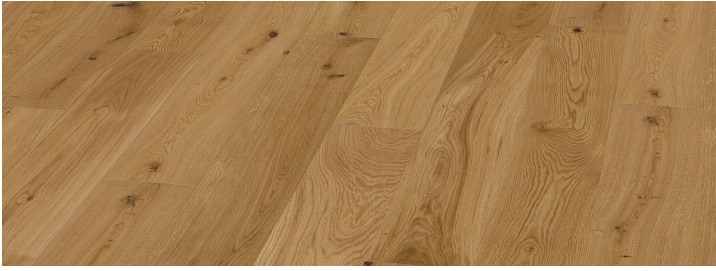

Jacobsen®

Talk to one of our experts, or visit our website:

0800 800 460 | customer.services@jacobsen.co.nz | jacobsen.co.nz

Grading

Rustic
Selected planks with less knots and swirls.

Lifestyle
Planks which show more natural knots and swirls.