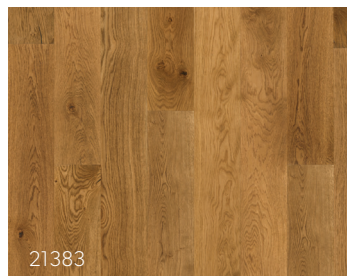

240mm Board - FSC Certified

Montserrat - Lifestyle

Cayman - Lifestyle

Bequia - Lifestyle

Puerto Rico - Lifestyle

Smoked Neutrino - Lifestyle

Tenerife - Rustic

Absolute - Rustic