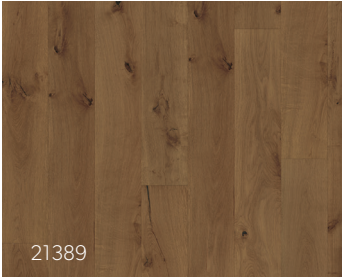

190mm Board - FSC Certified

Mauritius - Lifestyle

Bahamas - Lifestyle

Grenada - Lifestyle

Aspen - Lifestyle

Mykonos - Lifestyle

Coronet Peak - Rustic

Banff - Rustic