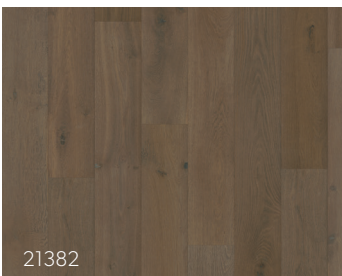

240mm Board - FSC Certified

Montserrat - Lifestyle

Cayman - Lifestyle

Bequia - Lifestyle

Puerto Rico - Lifestyle

Smoked Neutrino - Lifestyle

Tenerife - Rustic

Absolute - Rustic