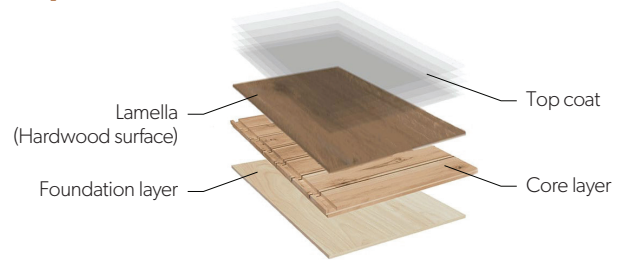

**JACOBSEN
BRINGS YOU
TimberTop**

Suitable for residential and commercial applications such as:

- > Workplace
 - > Retail
 - > Aged Care
- > Living rooms
 - > Entrance
 - > Bedroom
- > Kitchen
 - > Rumpus

Specifications

| | |
|---------------------------|--|
| Range Name | TimberTop |
| Size (W*L*T) | 190mm Board: 190 x 2130 x 14.2mm 240mm Board: 240 x 2130 x 14.2mm |
| Thickness | 14.2mm |
| Lamella | 3.2mm |
| Locking System | 5G |
| Nesting | 16% = 2 short planks |
| Bevel | Micro Bevel 4 Sided |
| VOC | Gold |
| Environmental | FSC® Certified |
| Finish | Bona Natural UV Lacquer |
| Treatment | Light Brushed |
| PCES per Carton | 6 |
| M ² per Carton | 190mm Board: 2.42 240mm Board: 3.07 |

Composition

Top Coat

- Our finishes are protected with a premium top coat of 7 layers of scratch resistant UV urethane.

Hardwood Surface

- Sustainably sourced, stunning hardwoods - FSC Certified
- We only produce premium quality products, and unlike other flooring suppliers, we do not use veneers.
- Our beautiful hardwoods are available in surface thickness of 3.2mm.
- Our handcrafted surface treatments and textures combine artisanal detail with the latest technology to create a floor that is unique to your home.

Core Layer

- At the heart of every floor is our specially formulated Heavea hardwood which gives our flooring its core strength and stability.

Foundation Layer

- The final timber foundation gives additional stability and durability to the floor.