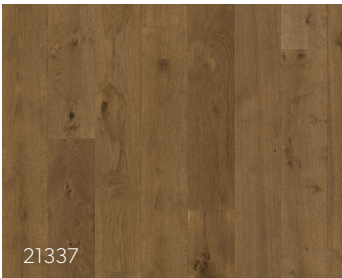

240mm Board - FSC Certified

Montserrat - Lifestyle