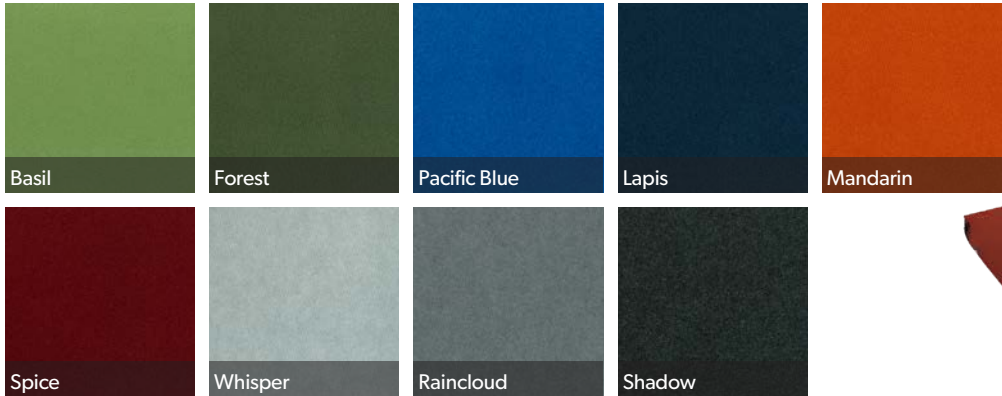

| Specifications | Jacobsen | Shaw Pixel* & Shaw Pacific | | Tarkett | Tarkett Eclipse | Tarkett Primo |
|-----------------|---|---|---|---|---|---|
| | Acoustiwall | Ecoworx | Ecologix | iQ Optima | Premium Spirit | Premium |
| SIZE | 1.22 x 25LM | 610 x 610mm | 610 x 610mm | 2m x 25LM | 2m x 23LM | 2m x 23LM |
| PACK | Roll | 12 tiles (4.46m ²) | 12 tiles (4.46m ²) | Roll | Roll | Roll |
| THICKNESS | 10-12mm | 5.3mm | 9.0mm | 2mm | 2mm | 2mm |
| FIRE RESISTANCE | ISO 9705 Group 1-S | ISO 9239-1:2010 CRF 5.8 kW/m ² | ISO 9239-1:2010 CRF 7.7 kW/m ² | ISO 9239-1:2010 CRF 9.5 kW/m ² | ISO 9239-1:2010 CRF ≥ 11 kW/m ² | ISO 9239-1:2010 CRF 10.4 kW/m ² |
| ACOUSTIC | ISO 11654 NRC 0.40 | ISO 717-2:2013 26dB | ISO 717-2:2013 33dB | N/A | N/A | N/A |
| ENVIRONMENTAL | ISO 14001 Green Tag Level A Green Tag Phd Declare Red List Free | ISO 14001 GECA Declare - LBC Compliant Cradle to Cradle - Silver | ISO 14001 GECA Declare - LBC Red List Approved Cradle to Cradle - Bronze | ISO 14001 Green Tag Level A Phthalate Free Best Practice PVC | ISO 14001 Green Tag Level A Phthalate Free Best Practice PVC | ISO 14001 Green Tag Level A Phthalate Free Best Practice PVC |

* Recommended install for Pixel carpet tile is "quarter turn"
Refer to website for installation information www.jacobsen.co.nz

Jacobsen Acoustiwall

Shaw Carpet Tile | All colours available on Ecoworx or Ecologix cushion backing