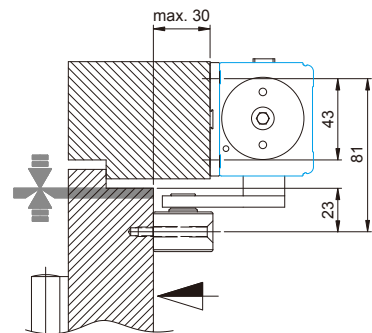

ALLEGION™

2720 NO.1-5

Transom Fixing – Push Side (RH)

142

160

52

56

52

max. 30

43

23

2720 NO.1-5

Transom Fixing – Push Side (LH)

150

M5

M5