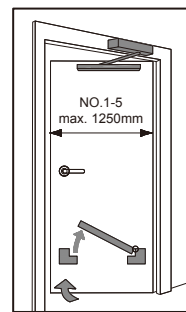

ALLEGION™

2720 NO.1-5

Transom Fixing – Push Side (RH)

142

160

52

56

52