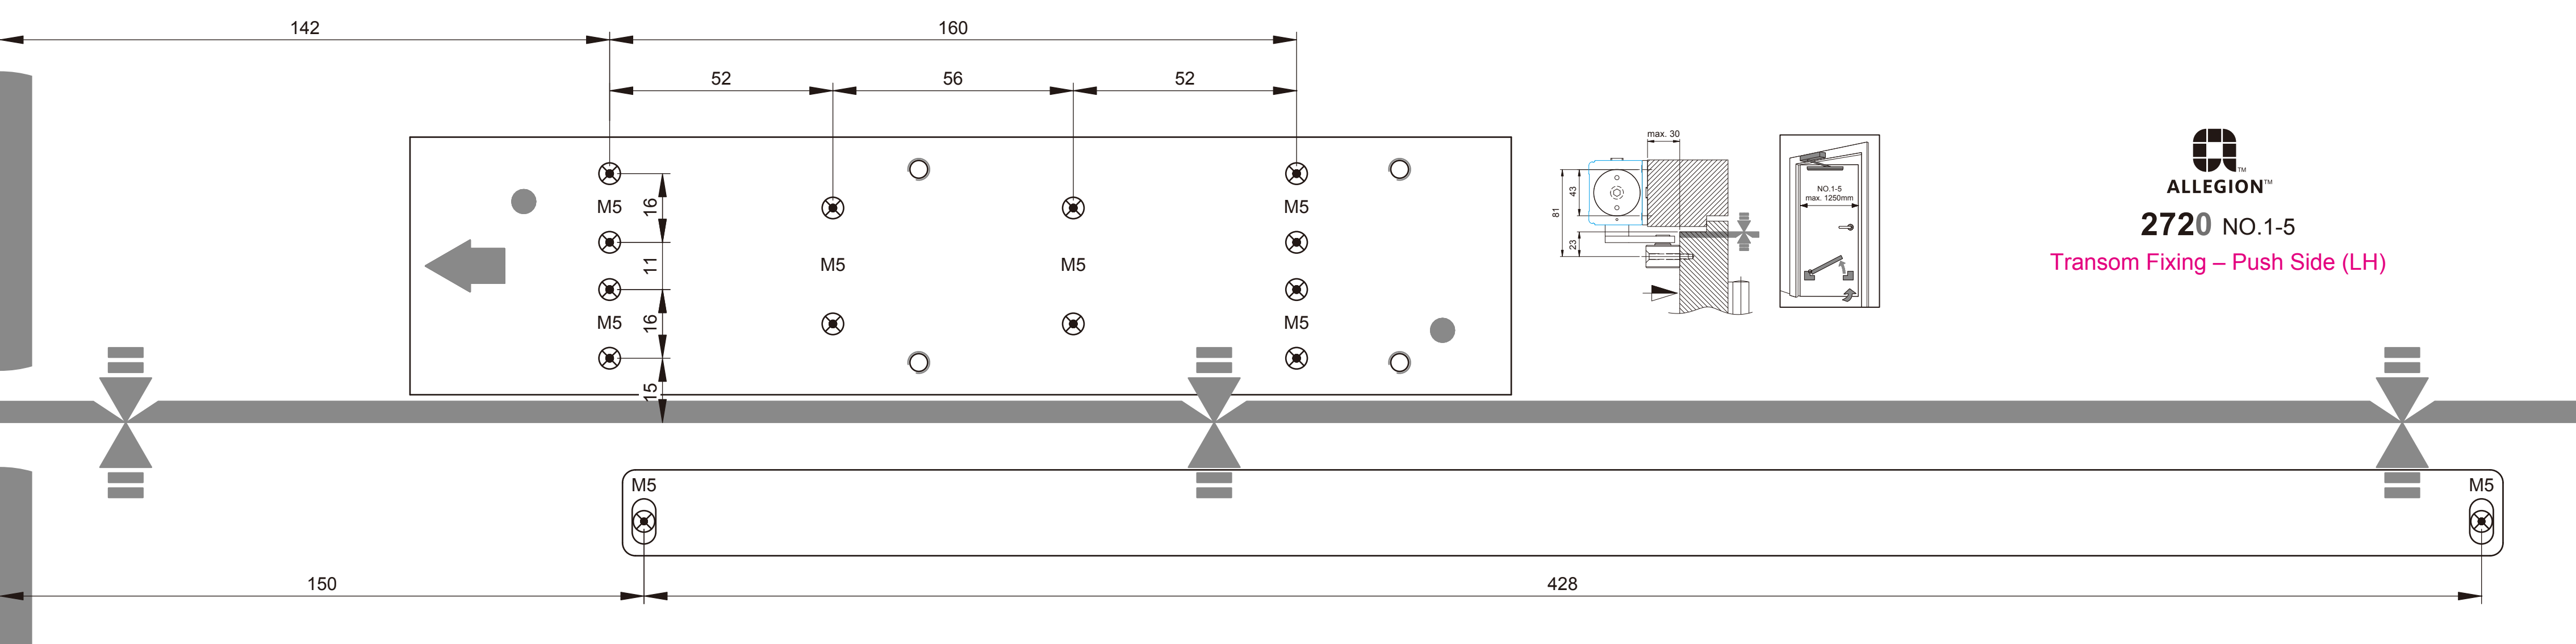

ALLEGION™

2720 NO.1-5

Transom Fixing – Push Side (RH)

142

160

52

56

52

max. 30

43

23

2720 NO.1-5

Transom Fixing – Push Side (LH)

150

M5

M5