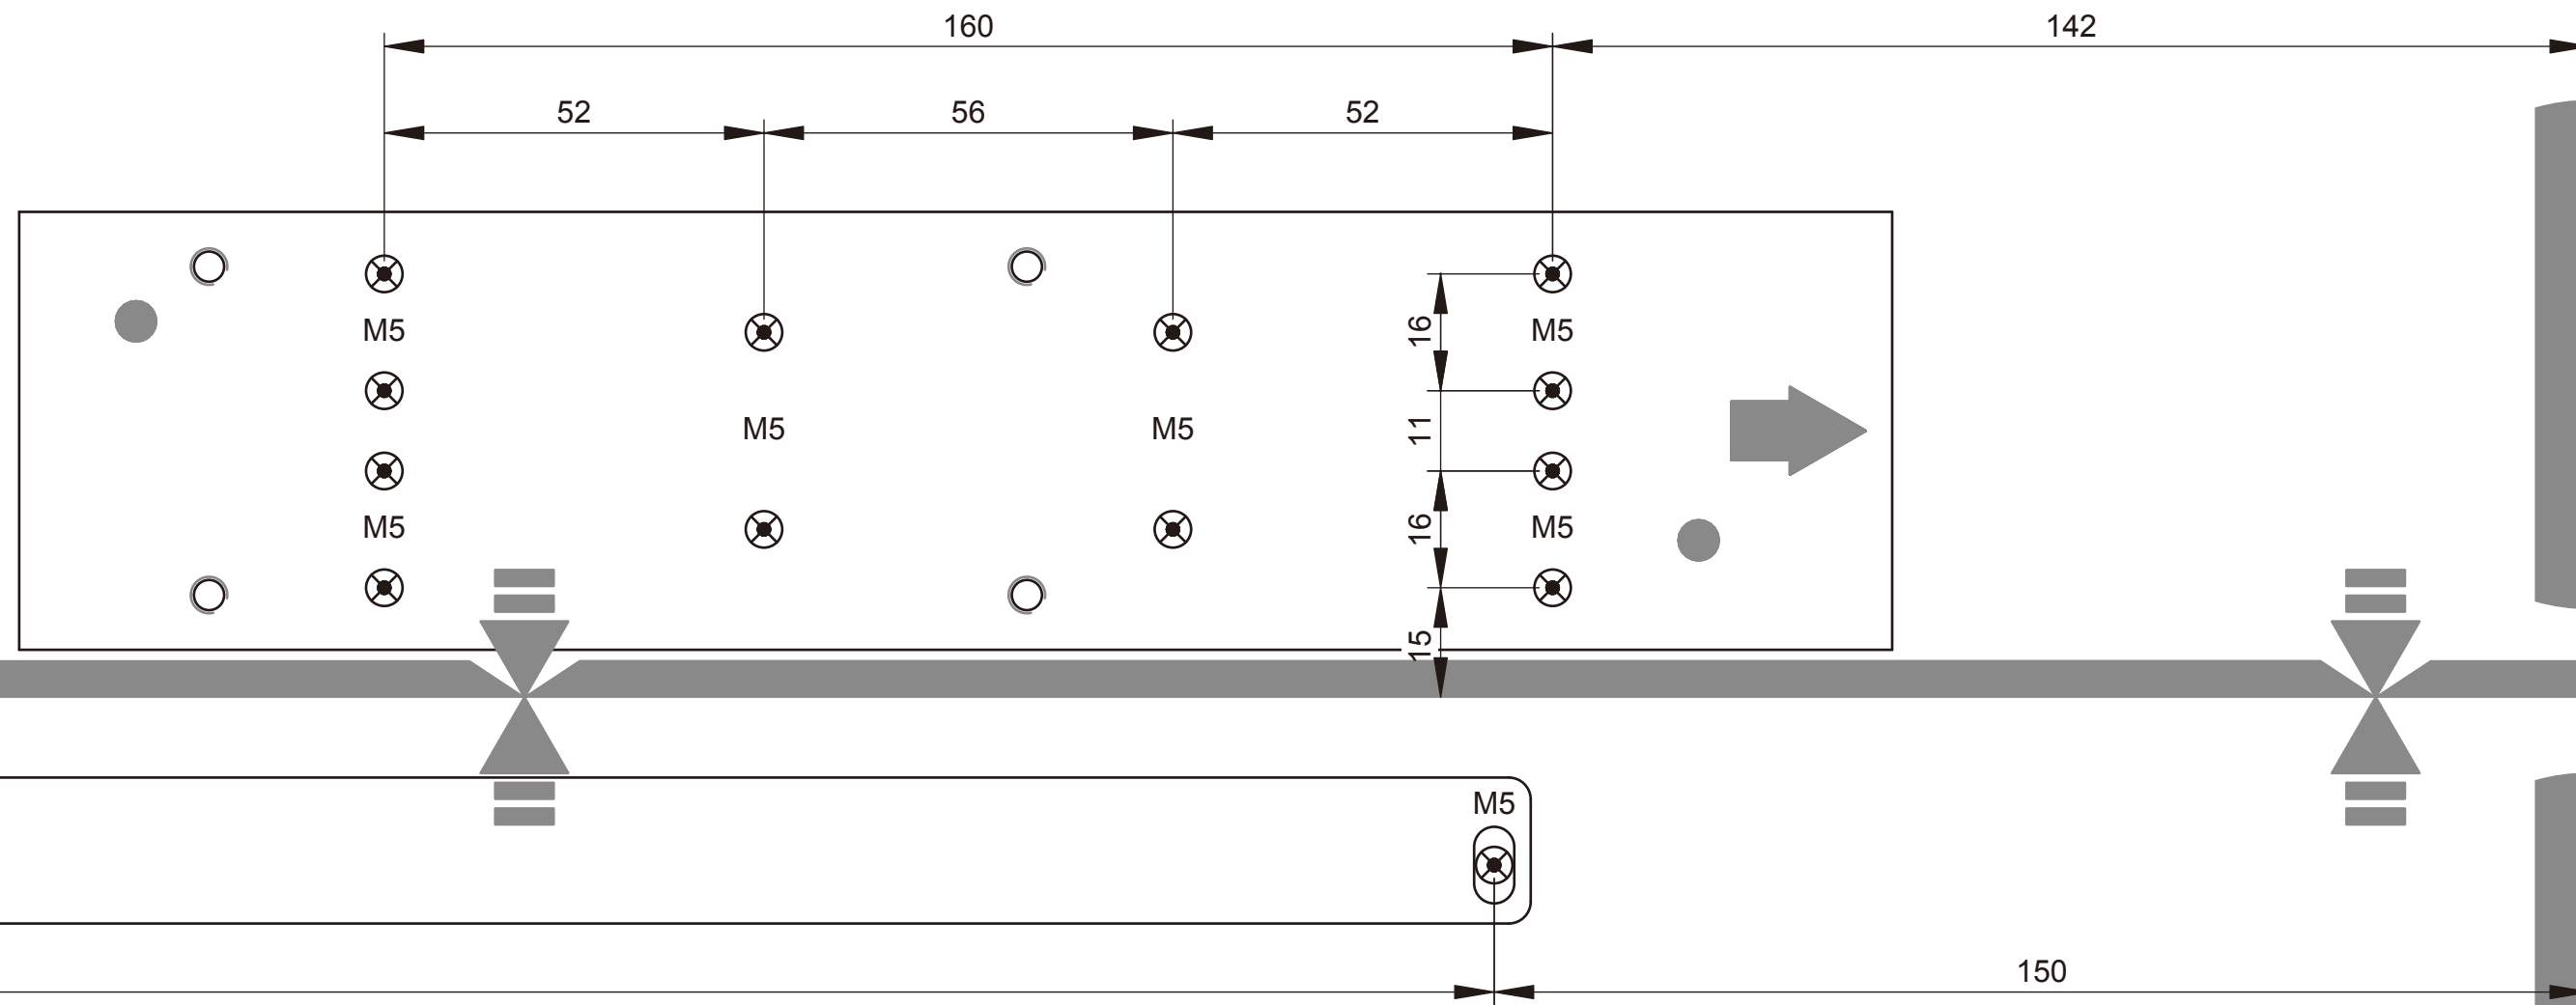

ALLEGION™

2720 NO.1-5

Transom Fixing – Push Side (RH)

142

160

52

56

52

max. 30

43

23

2720 NO.1-5

Transom Fixing – Push Side (LH)

150

M5

M5