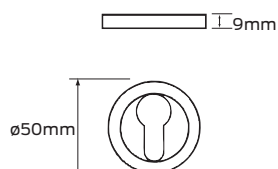

Euro profile cylinder #6012