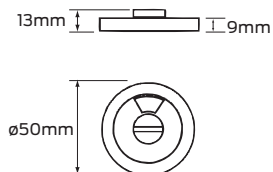

Indicating emergency release #6014

Works with