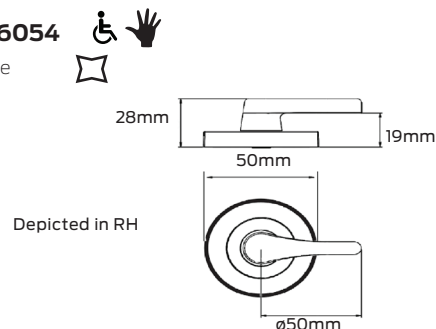

Accessible turn #6054

Supplied with star spindle

Depicted in RH