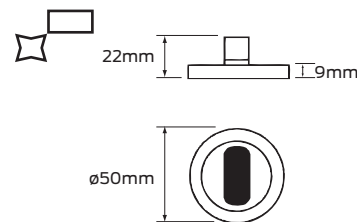

Turn #6007

Supplied with flat tailbar
Star spindle optional