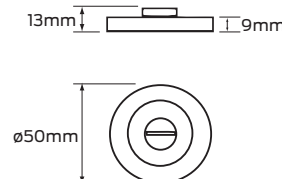

Emergency release #6009

Works with