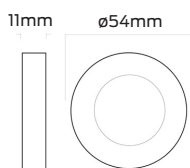

Legge 6000 Series escutcheons and spare parts

Denotes handed lever/turn

Blank rose #6003