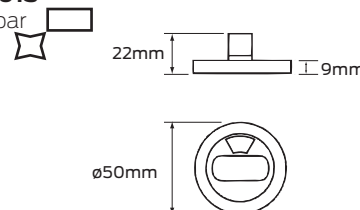

Indicating turn #6013

Supplied with flat tailbar
Star spindle optional