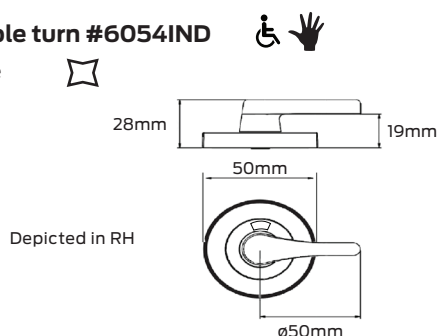

Indicating accessible turn #6054IND

Supplied with star spindle

Depicted in RH

Dummy trim fixing kit

Allows conversion of latch furniture to dummy trim function.
One kit required per handle