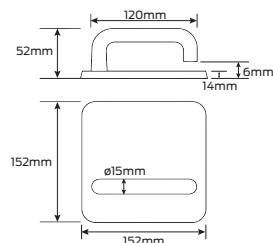

Finish

SCP

Satin Chrome Plate

Specifications

Door type	Timber or metal
Door thickness	32mm to 50mm
Spindle size	7.6mm
Compatible locks/ latches	Legge 990MF Series mortice locks
Fixing	Semi concealed, back to back, external plates concealed fixing, screws supplied with exterior plates only, screw length 75mm
Materials	Forged brass

Note LED is available on request. Pulls are shown with vertical handles as standard however horizontal pulls are available on request

Legge 800 Series plate functions

External plates and pulls for right hand doors

Internal plates and pulls for right hand doors

Legge 800 Series lever designs

Alpha

Bergen

Note: Bergen is not available as an external or internal pull.

 **Accessibility:** Please contact your Allegion Representative if you require an AS 1428.1-2021 compliant solution.