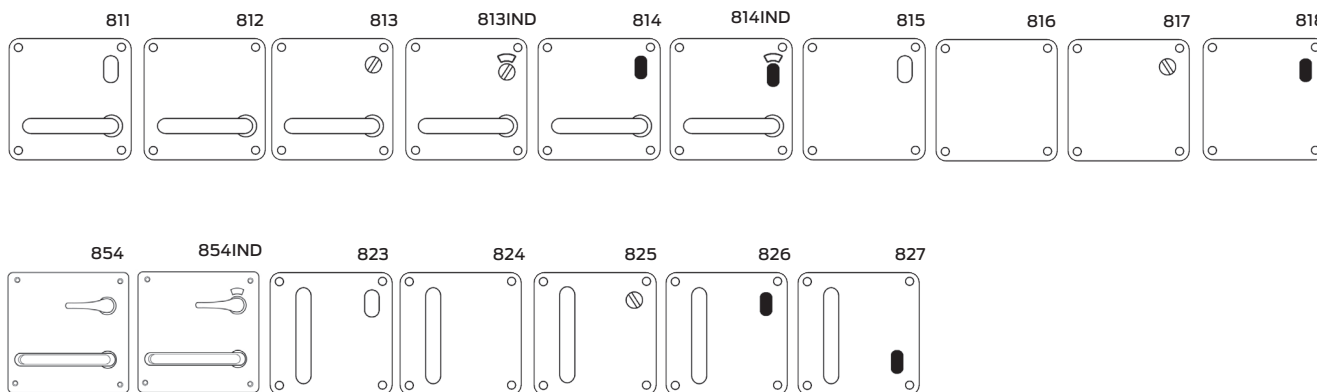

Finish

SCP

Satin Chrome Plate

Specifications

Door type	Timber or metal
Door thickness	32mm to 50mm
Spindle size	7.6mm
Compatible locks/ latches	Legge 990MF Series mortice locks
Fixing	Semi concealed, back to back, external plates concealed fixing, screws supplied with exterior plates only, screw length 75mm
Materials	Forged brass

Fixing dimensions

Handing guide

Testing and Compliance

Fire Rating:

Successfully tested on fire door assemblies in accordance with AS1905 Part1: Fire resistance doorsets. Check with fire door manufacturer prior to installation.

Legge 800 Series plate functions

External plates and pulls for left hand doors

Internal plates and pulls for left hand doors

Legend

Turn snib		LED	
Cylinder hole		Anti-ligature knob	
Emergency button		Indicating	
Accessible turn		Denotes handed product	