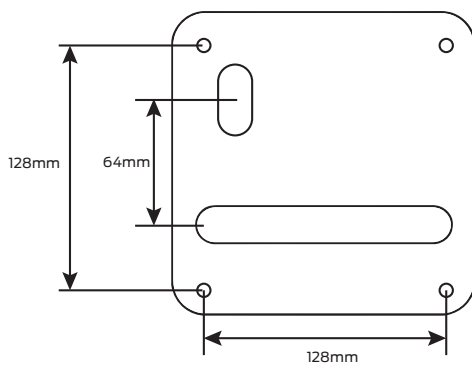

Specification guide

Lever	Function	Handing	Finish
Alpha ..... A	refer following pages	Right hand ..... RH	Satin chrome plate..... SCP
Bergen ..... B		Left hand ..... LH	

1. **Lever**
   Select the desired lever e.g. Alpha ..... LA
2. **Function**
   Select the desired function e.g. 803 External plate LA803
3. **Handing**
   Select the desired handing e.g. Left hand LA803LH
4. **Finish**
   Select the desired finish e.g. Satin chrome plate LA803LHSCP

Finish

SCP

Satin Chrome Plate

Specifications

Door type	Timber or metal
Door thickness	32mm to 50mm
Spindle size	7.6mm
Compatible locks/ latches	Legge 990MF Series mortice locks
Fixing	Semi concealed, back to back, external plates concealed fixing, screws supplied with exterior plates only, screw length 75mm
Materials	Forged brass

Fixing dimensions