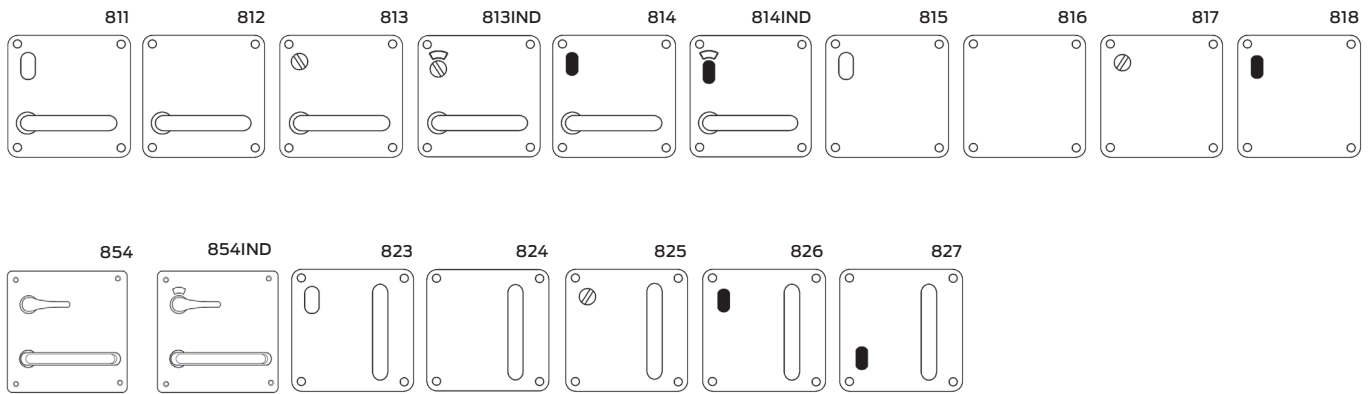

Internal plates and pulls for right hand doors

Legge 800 Series lever designs

Alpha

Bergen

Note: Bergen is not available as an external or internal pull.