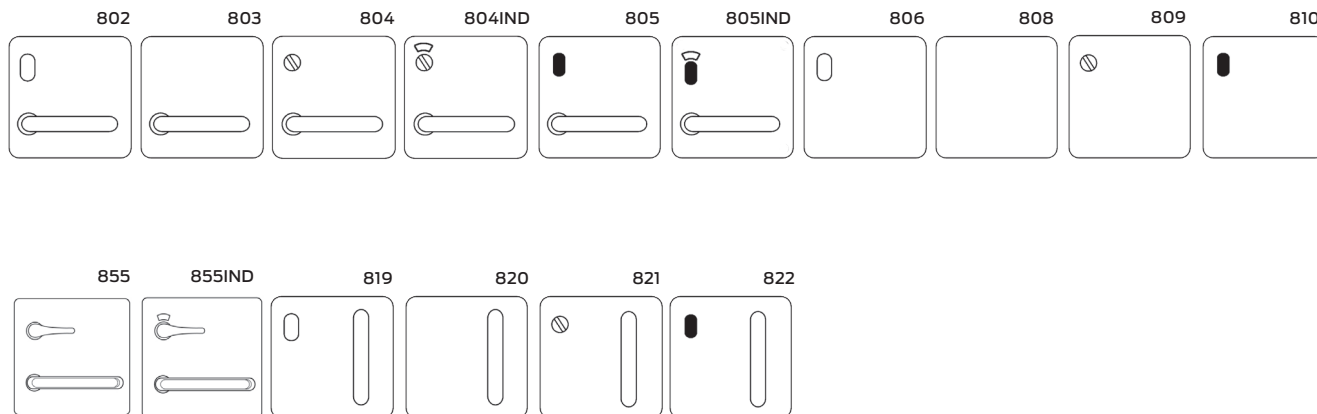

Legge 800 Series plate functions

External plates and pulls for left hand doors

Internal plates and pulls for left hand doors

Legend

Turn snib		LED	
Cylinder hole		Anti-ligature knob	
Emergency button		Indicating	
Accessible turn		Denotes handed product	