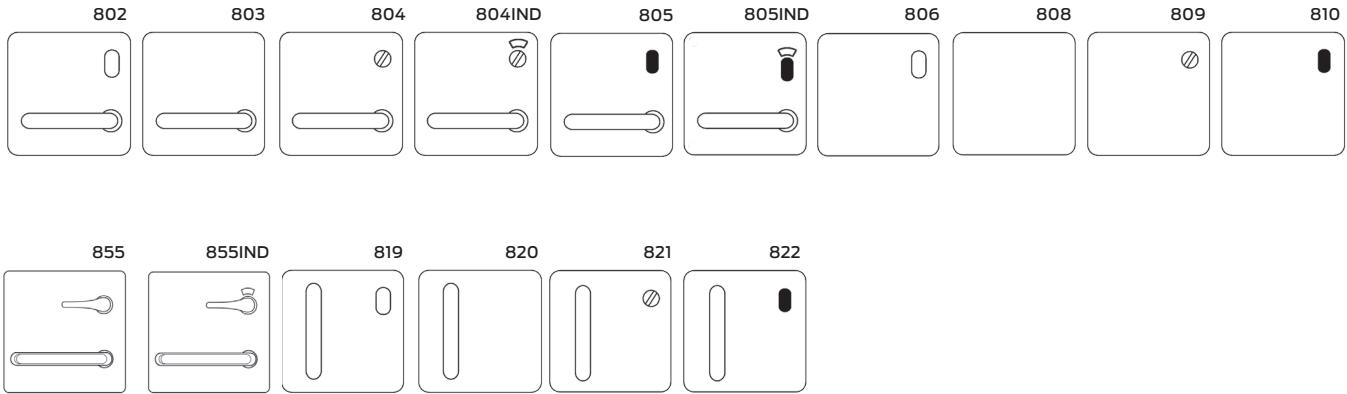

Legge 800 Series plate functions

External plates and pulls for left hand doors

Internal plates and pulls for left hand doors

Legend

Turn snib		LED	
Cylinder hole		Anti-ligature knob	
Emergency button		Indicating	
Accessible turn		Denotes handed product	

Note LED is available on request. Pulls are shown with vertical handles as standard however horizontal pulls are available on request

Legge 800 Series plate functions

External plates and pulls for right hand doors