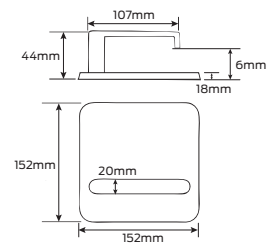

Finish

SCP

Satin Chrome Plate

Specifications

Door type	Timber or metal
Door thickness	32mm to 50mm
Spindle size	7.6mm
Compatible locks/ latches	Legge 990MF Series mortice locks
Fixing	Semi concealed, back to back, external plates concealed fixing, screws supplied with exterior plates only, screw length 75mm
Materials	Forged brass

Note LED is available on request. Pulls are shown with vertical handles as standard however horizontal pulls are available on request

Legge 800 Series plate functions

External plates and pulls for right hand doors

Internal plates and pulls for right hand doors

Legge 800 Series lever designs

Alpha

Bergen

Note: Bergen is not available as an external or internal pull.

 **Accessibility:** Please contact your Allegion Representative if you require an AS 1428.1-2021 compliant solution.