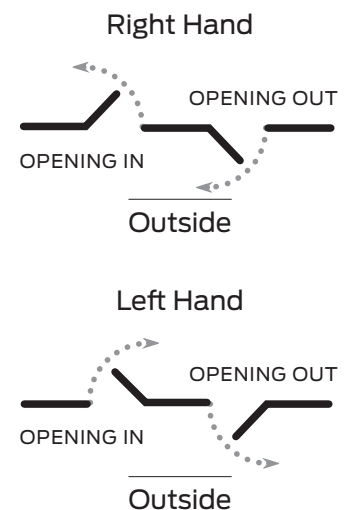

Handing guide

Testing and Compliance

Fire Rating:

Successfully tested on fire door assemblies in accordance with AS1905 Part1: Fire resistance doorsets. Check with fire door manufacturer prior to installation.