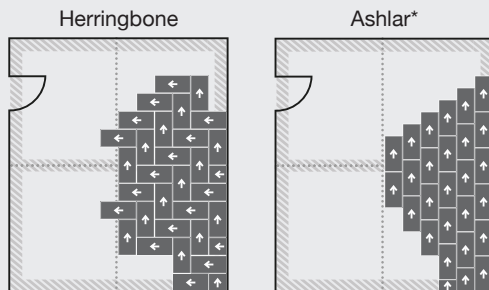

BENTLEY

COLONNADE BCOLO, GOTHIC 802121, 18 IN X 36 IN- RANDOM ASHLAR

BALUSTRAD BBALU, BEAUX ARTS 802116, 18 IN X 36 IN - RANDOM ASHLAR

BALUSTRADO BBALU, MEDITERRANEAN 802117, 18 IN X 36 IN - RANDOM ASHLAR

BALUSTRAD™ - LUXURY VINYL TILE

Beaux Arts
802116

Mediterranean
802117

Ornamental
802118

Imperial
802119

Style Numbers

5 mm	BBALU0136V
2.5 mm	BBALU0136U
5 mm Acoustic	BBALUA136V

For complete product specifications, visit bentleymills.com

	LVT 5 mm	LVT 2.5 mm (min. yd. required)	LVT 5 mm Acoustic (min. yd. required)
Tile Size	18 in x 36 in	18 in x 36 in	18 in x 36 in
Gauge Total Thickness	5 mm	2.5 mm	5 mm
Wear Layer Thickness	20 mil	20 mil	20 mil
Install Type	Direct Glue	Direct Glue	Direct Glue

Recommended Installation Methods

*For Random Ashlar installations, the stagger must not be less than 12 inches.

Colors may vary slightly between production runs. The printed images may not be an accurate reproduction of the product's actual colorways. We strive to offer an authentic representation, but images may vary according to press run and location lighting. These images are intended as a guide only. If you would like a sample of this product, please call Customer Care at 800.423.4709.