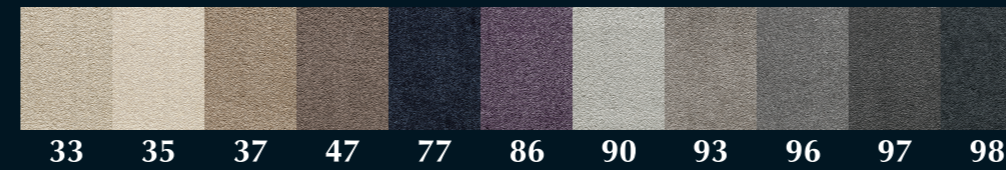

100% Solution Dyed Nylon • Infinite Light Fastness • Wear Resistant • Stain-Resistant

37 FUR BROWN

Take a moment and imagine the delicate, light touch of blossoming flowers in the spring. The luxurious soft carpet range of Eternity presents an ode to nature. Crafted from sustainable 100% Solution Dyed fibres branded Imprel® Finesse these floors feature high stain- & sunlight resistance for years to come.

# ETERNITY

SOFTNESS TO LAST

the new generation of textile flooring

Choose from a wide range of elegant shades.