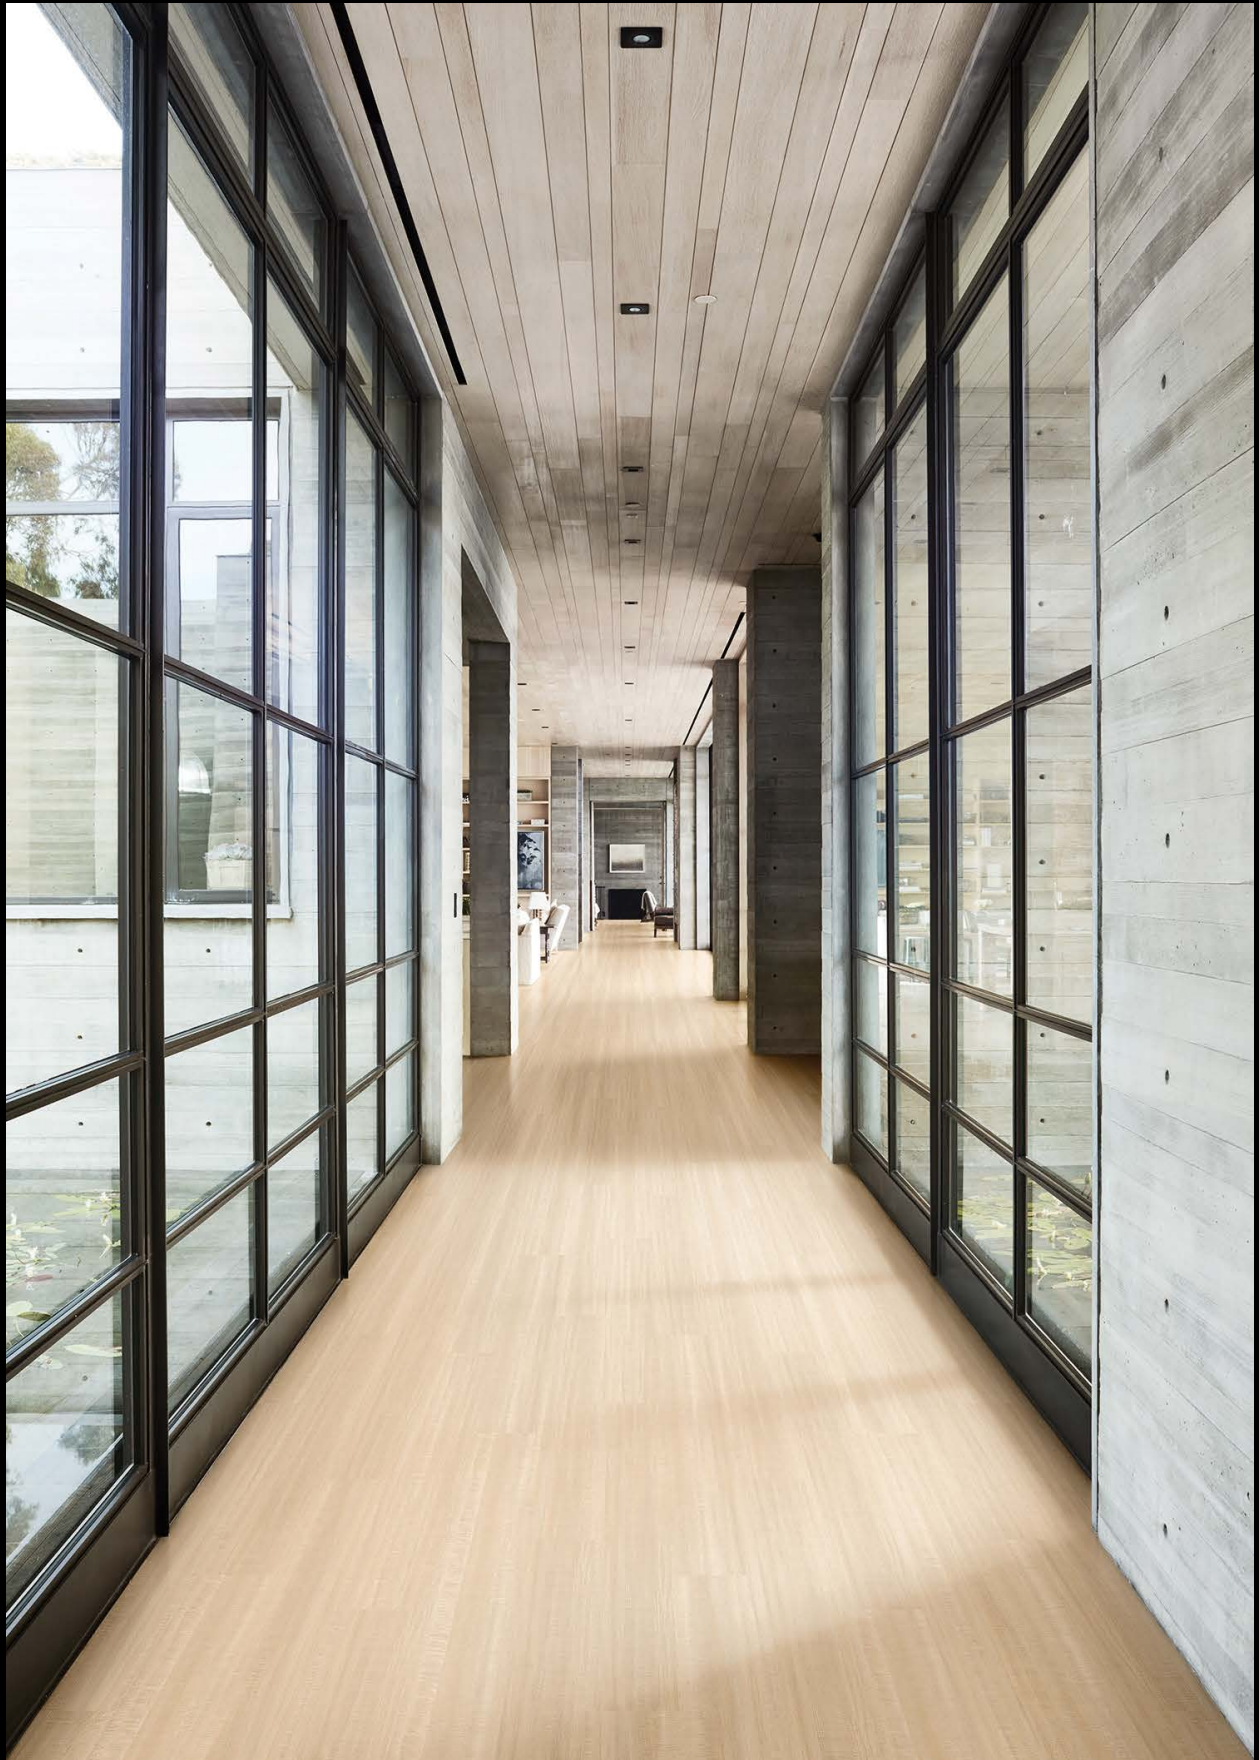

MOMENT™ BMMNT, FUNCTION 801988, 9 IN X 48 IN - RANDOM ASHLAR