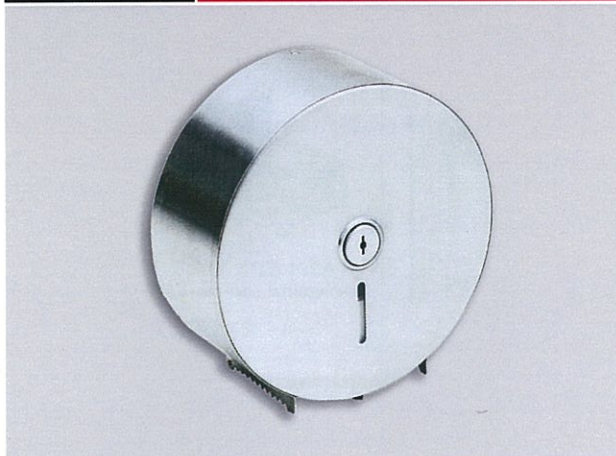

JUMBO TOILET PAPER HOLDERS

HL840

JUMBO ROLL TOILET TISSUE DISPENSER PLASTIC

CAPACITY 250M long up to 4-1/4" 2-ply tissue
OVERALL SIZE 273mm-W X 273mm-H
with 120mm projection from wall

HL841

STAINLESS STEEL JUMBO ROLL TOILET TISSUE DISPENSER

CAPACITY 250M long up to 4-1/4" 2-ply tissue
OVERALL SIZE 273mm-W X 273mm-H
with 120mm projection from wall

HL842

JUMBO ROLL PAPER DISPENSER STAINLESS STEEL

OVERALL SIZE
280mm-H
272mm-W
120mm-D

HL841DBL

STAINLESS STEEL DOUBLE JUMBO ROLL TOILET TISSUE DISPENSER

CAPACITY 2 X 250M long up to 4-1/4" 2-ply tissue
OVERALL SIZE 520mm-W X 290mm-H
with 150mm projection from wall

Hale Manufacturing Ltd (Auckland, Wellington & Christchurch.) reserves the right to, and does from time to time, make changes and improvements in design and dimensions. The photographs & line drawings of the products in this catalogue are representational only.