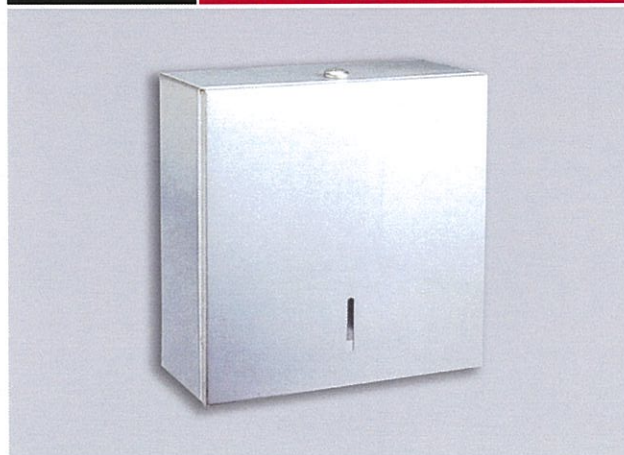

JUMBO TOILET PAPER HOLDERS

HL840

JUMBO ROLL TOILET TISSUE DISPENSER PLASTIC

CAPACITY 250M long up to 4-1/4" 2-ply tissue
OVERALL SIZE 273mm-W X 273mm-H
with 120mm projection from wall

HL841

STAINLESS STEEL JUMBO ROLL TOILET TISSUE DISPENSER

CAPACITY 250M long up to 4-1/4" 2-ply tissue
OVERALL SIZE 273mm-W X 273mm-H
with 120mm projection from wall

HL842

JUMBO ROLL PAPER DISPENSER STAINLESS STEEL

OVERALL SIZE
280mm-H
272mm-W
120mm-D

HL841DBL

STAINLESS STEEL DOUBLE JUMBO ROLL TOILET TISSUE DISPENSER

CAPACITY 2 X 250M long up to 4-1/4" 2-ply tissue
OVERALL SIZE 520mm-W X 290mm-H
with 150mm projection from wall

Hale Manufacturing Ltd (Auckland, Wellington & Christchurch.) reserves the right to, and does from time to time, make changes and improvements in design and dimensions. The photographs & line drawings of the products in this catalogue are representational only.