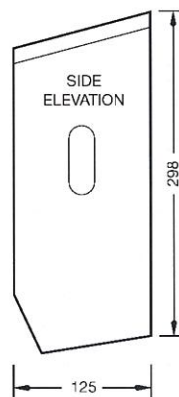

HL833

TRIPLELINE (3 ROLLS)

**HL833 WHITE & HL833 STAINLESS STEEL**

Cabinet holds three rolls of standard core toilet tissue one above the other. When first roll is used, next roll is moved into position, via vertical slots on each side.

**OVERALL DIMENSIONS**  
115W x 420H x 125D

**HL832 WHITE & HL832 STAINLESS STEEL**

Cabinet holds two rolls of standard core toilet tissue, one above the other. When first roll is used, second roll is moved into position via vertical slots on each side.

**OVERALL DIMENSIONS**  
115W x 298H x 125D

**DUALINE (2 ROLLS)**  
**(NOT SHOWN)**