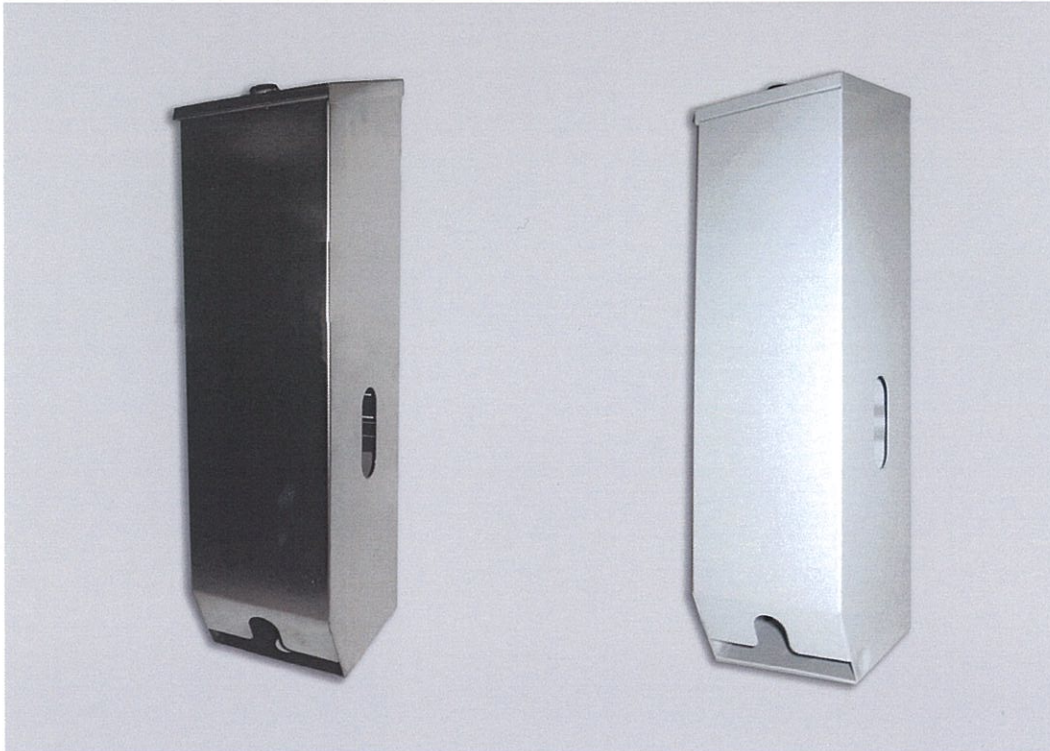

HL833

TRIPLELINE (3 ROLLS)

**HL833 WHITE & HL833 STAINLESS STEEL**

Cabinet holds three rolls of standard core toilet tissue one above the other. When first roll is used, next roll is moved into position, via vertical slots on each side.

**OVERALL DIMENSIONS**  
115W x 420H x 125D

**HL832 WHITE & HL832 STAINLESS STEEL**

Cabinet holds two rolls of standard core toilet tissue, one above the other. When first roll is used, second roll is moved into position via vertical slots on each side.

**OVERALL DIMENSIONS**  
115W x 298H x 125D

**DUALINE (2 ROLLS)**  
**(NOT SHOWN)**