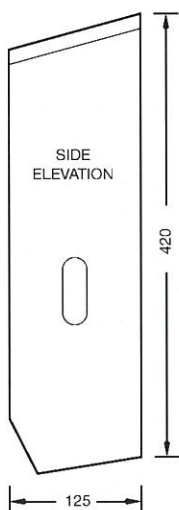

HL833

TRIPLELINE (3 ROLLS)

**HL833 WHITE & HL833 STAINLESS STEEL**

Cabinet holds three rolls of standard core toilet tissue one above the other. When first roll is used, next roll is moved into position, via vertical slots on each side.

**OVERALL DIMENSIONS**  
115W x 420H x 125D

**HL832 WHITE & HL832 STAINLESS STEEL**

Cabinet holds two rolls of standard core toilet tissue, one above the other. When first roll is used, second roll is moved into position via vertical slots on each side.

**OVERALL DIMENSIONS**  
115W x 298H x 125D

**DUALINE (2 ROLLS)**  
**(NOT SHOWN)**