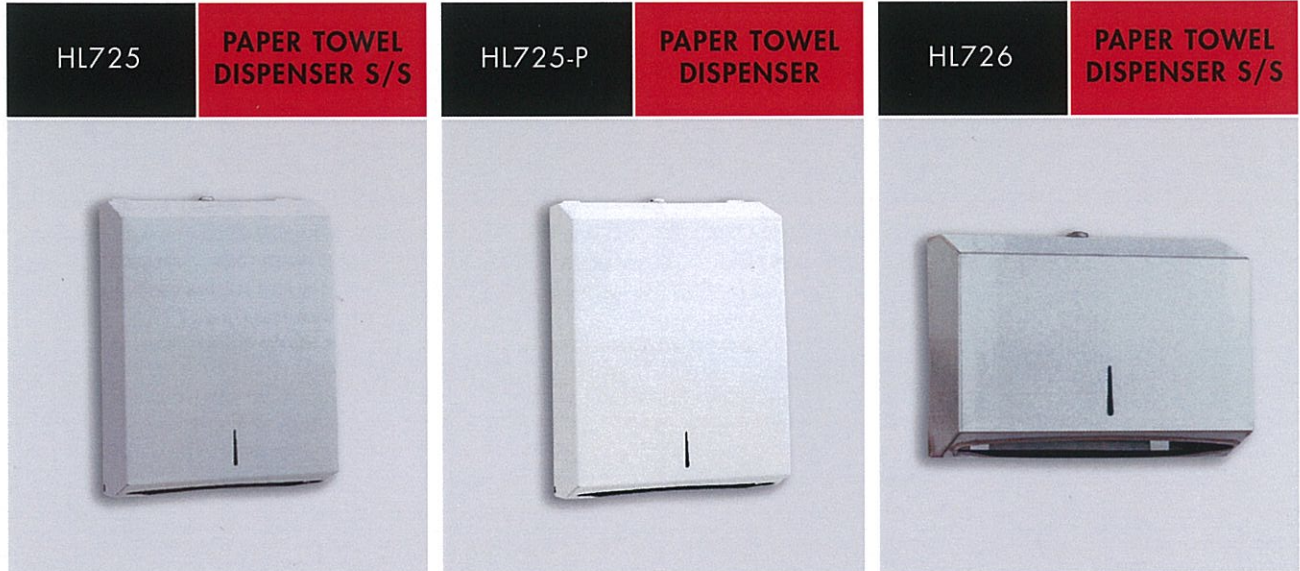

PAPER & ROLL TOWEL DISPENSERS

0.8mm type 304 stainless steel with a #4 satin finish. Unit fitted with tumbler lock. Dispenses 450 C-fold or 600 Multi-fold paper towels.
SIZE 11" x 14 1/2" x 4"
 (280mm-W X 369mm-H X 102mm-D)

Cold rolled steel with white powder coating. Dimension same as ML725

Same as **ML725**, but less capacity for low traffic areas. Dispenses 250 C-fold or 300 Multi-fold paper towels.
SIZE 11" x 8" x 4"
 (280mm-W X 203mm-H X 102mm-D)

Suitable for standard size commercial roll towels – 90m X 19cm. Manufactured from 304 grade stainless steel.

Suitable for standard size commercial roll towels – 90m X 19cm. **FINISH** White powdercote on metal.