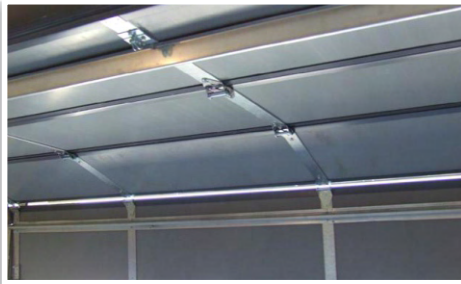

Nevada Doors are factory insulated