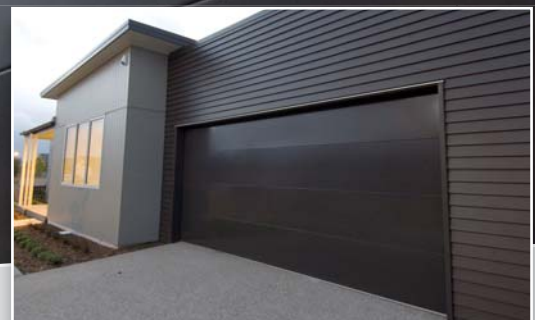

Garador™ Premium Steel

Sectional Garage Doors

Whether you are building a new home or thinking of renovating, you cannot underestimate the effect of the garage door on the visual appeal and functionality of your home. Garador™ understands that the garage door is often the main entrance to your home so it must be safe, reliable and secure. A Garador™ Steel Sectional door teamed with a Garador™ opener's new TrioCode™ multi frequency technology is the perfect choice.

Your garage door can take up to 40% of your home's frontage. This will have a large impact on the overall appearance of the house, so with all the talk about street appeal, choose wisely when renovating or building - choose a Garador™ garage door.

The superior flat folded design creates a truly flat finish that is solid and strong. The Sierra™ is the first choice for contemporary house designs that require larger garage openings. Automatic operation with an opener from the Garador™ Controll-A-Door® range is recommended.