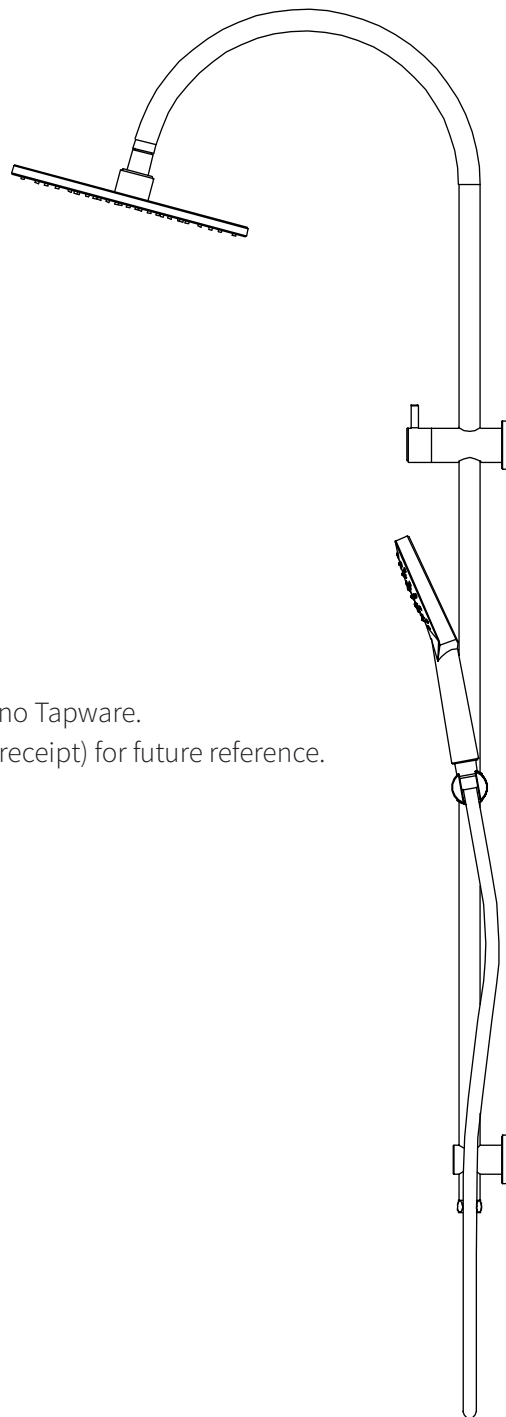

FORENO.

SOLITAIRE Double Head Shower Black/Chrome SLT73RBCH

Congratulations on your purchase of this high quality product from Foreno Tapware.
Please read the following before installation and retain (along with your receipt) for future reference.

TECHNICAL SPECIFICATIONS

Suitable for Mains Pressure only

Minimum Pressure = 150kPa

Maximum operating Pressure = 500kPa

Maximum operating Temperature = 65 deg. Celsius

For domestic use only.

TOP INLET PLUMBING CONNECTION.

CONFIGURATION

Mains Pressure systems   Install as supplied.

Unequal Low Systems   Not suitable.

Equal Low systems   Not suitable.

INSTALLATION

For pressures exceeding 500kPa install a pressure reducing valve. Failure to do so may void the warranty.

CAUTION: IF USING YOUR OWN SCREWS TO INSTALL THE WALL BRACKETS, DO NOT USE COUNTER SUNK TYPE SCREWS, AS THIS WILL VOID THE WARRANTY.

- Refer diagram, overleaf.