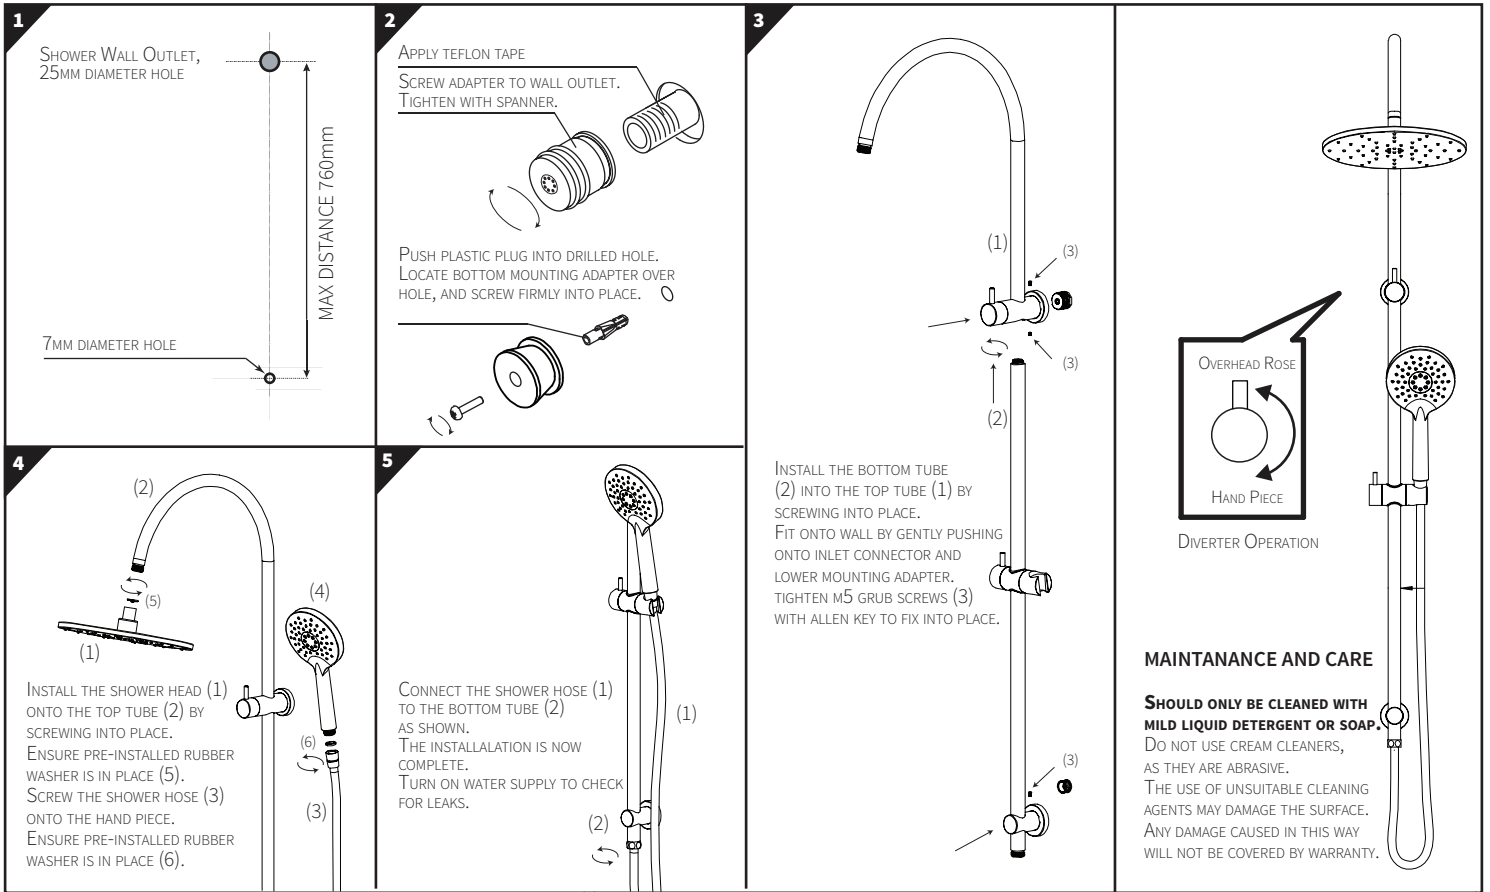

ATTACH PROOF OF PURCHASE HERE

WARRANTY

Please refer to our website for warranty information: www.foreno.co.nz/warranty

In the unlikely event that this product fails during its warranty period, phone our Customer Service team immediately on 0508 FORENO (0508 367 366) – as unauthorised removal of the product may void the warranty.

CARE AND MAINTENANCE

NOT TO BE CLEANED WITH ASTRINGENT, ABRASIVE OR CITRIC CLEANERS.

A soft, damp cloth is recommended for cleaning. Mild soap solutions can also be used on occasion.

PROUD PARTNER AND SUPPORTER OF MASTER PLUMBERS, GASFITTERS AND DRAINLAYERS