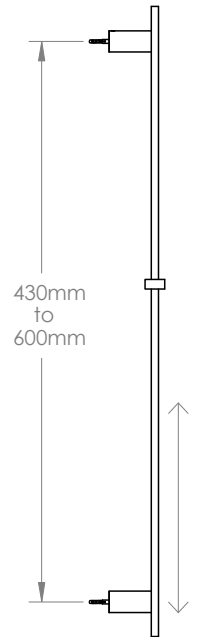

FORENO.

NORTH Brushed Brass Slide Shower NRT61RBB

TECHNICAL DETAILS

1/2" (15mm) Female Inlet Supply Elbow

Adjustable wall bracket

All Pressures

Max. Pressure 500kpa

Min. Pressure 35kpa

Max. Temp 65deg.C

WELS Rating: Mains 3 Star; 8L/min

Low/Unequal 1 Star; 14L/min

Bottom wall brackets can be adjusted to achieve desired height.

FINISH

BRUSHED BRASS

CODE

NRT61RBB