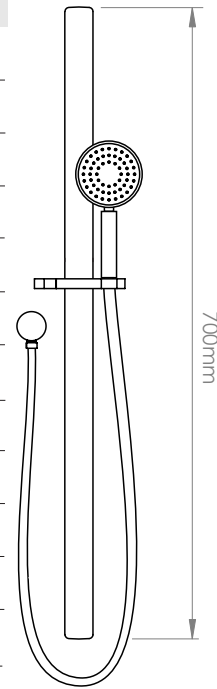

FORENO.

NORTH Brushed Brass Slide Shower NRT61RBB

TECHNICAL DETAILS

1/2" (15mm) Female Inlet Supply Elbow

Adjustable wall bracket

All Pressures

Max. Pressure 500kpa

Min. Pressure 35kpa

Max. Temp 65deg.C

WELS Rating: Mains 3 Star; 8L/min

Low/Unequal 1 Star; 14L/min

Bottom wall brackets can be adjusted to achieve desired height.

FINISH

BRUSHED BRASS

CODE

NRT61RBB