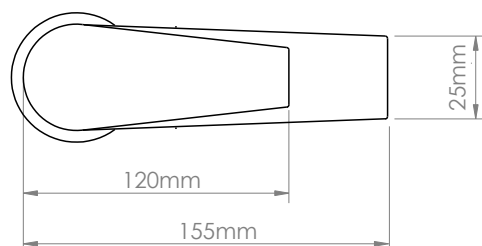

FINISH

CODE

BRUSHED GUNMETAL

NRT20BG