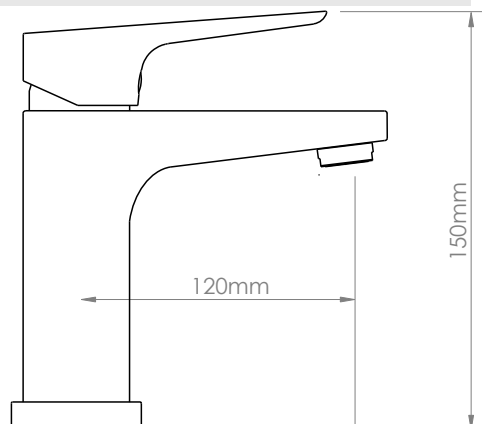

FINISH

CODE

BRUSHED GUNMETAL

NRT20BG