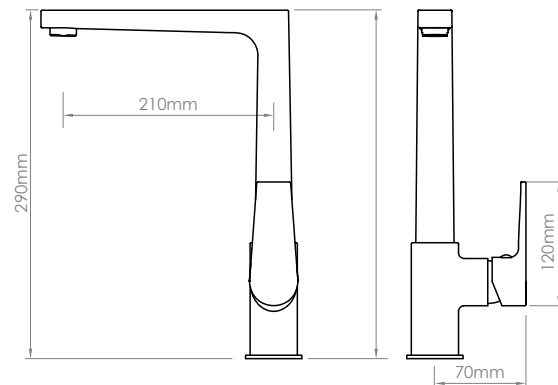

FINISH	CODE
BRUSHED BRASS	NRT11BB