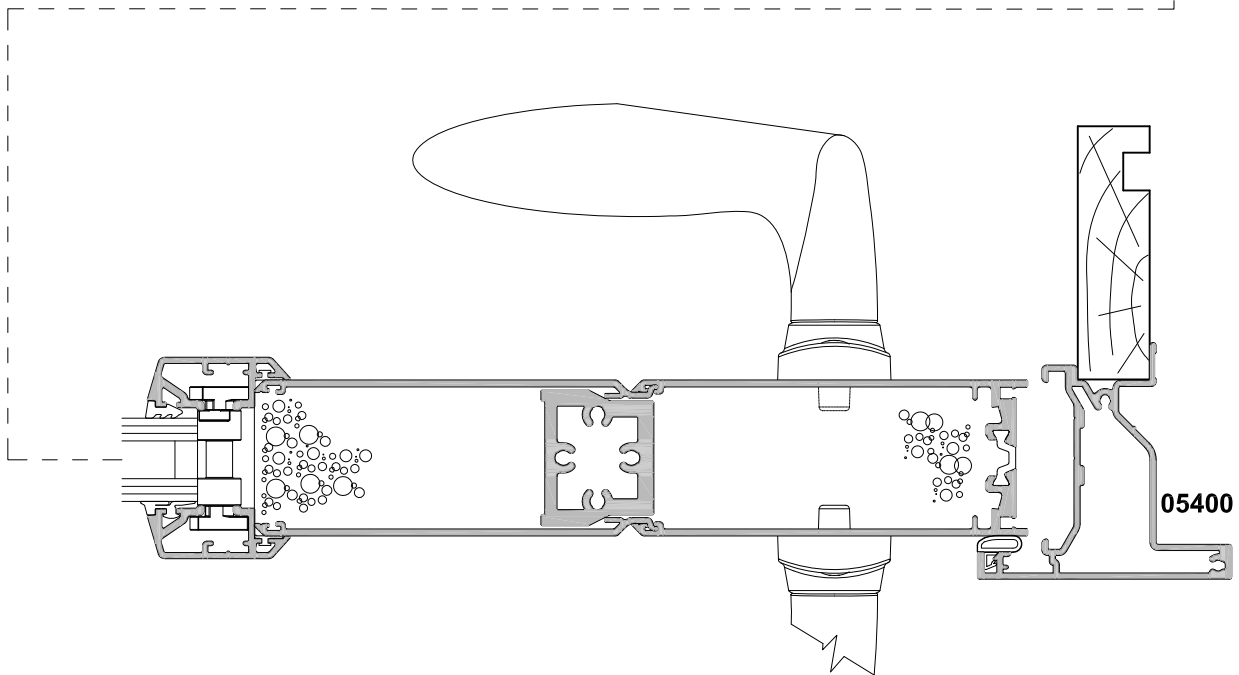

AXIS ENTRANCE DOOR
GLAZED & SOLID CORE PANEL
CROSS SECTION

Date 01.04.19 Scale 1:2

SECTION A-A

AXIS ENTRANCE DOOR
GLAZED & SOLID CORE PANEL
CROSS SECTION

Date 01.04.19 Scale 1:2

SECTION A-A

AXIS ENTRANCE DOOR
GLAZED & SOLID FRENCH DOOR
CROSS SECTION

Date 01.04.19 Scale 1:2