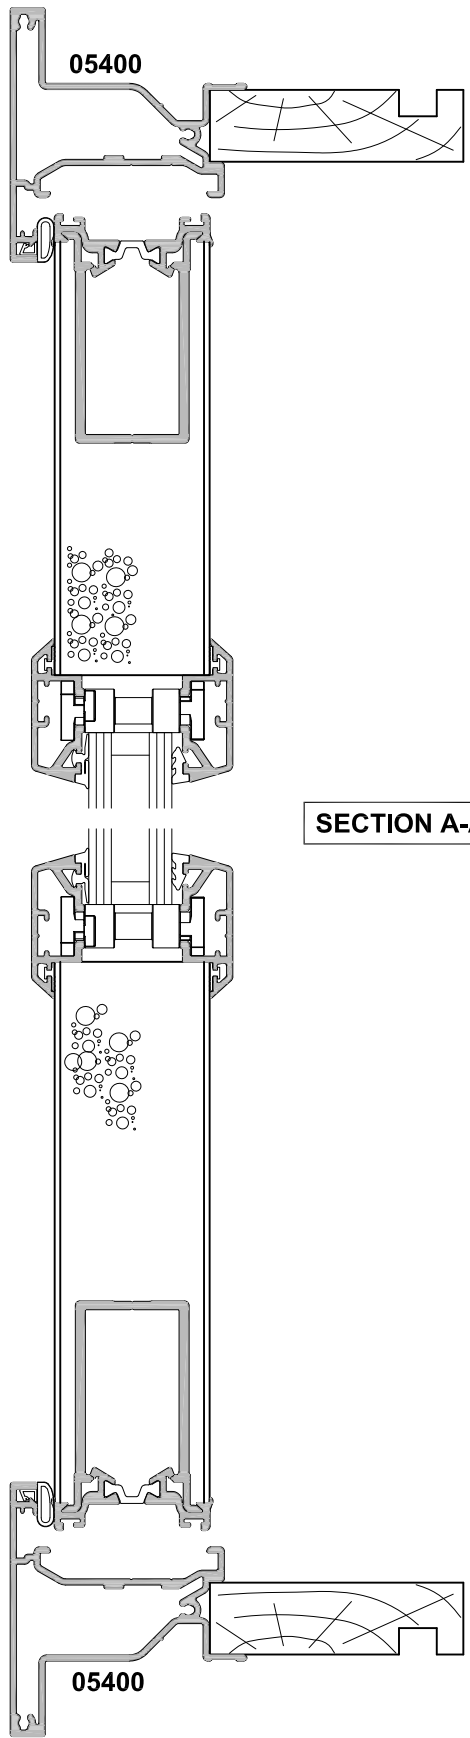

AXIS ENTRANCE DOOR
GLAZED & SOLID CORE PANEL
CROSS SECTION

Date 01.04.19 Scale 1:2

SECTION A-A

AXIS ENTRANCE DOOR
GLAZED & SOLID CORE PANEL
CROSS SECTION

Date 01.04.19 Scale 1:2

SECTION A-A

AXIS ENTRANCE DOOR
GLAZED & SOLID FRENCH DOOR
CROSS SECTION

Date 01.04.19 Scale 1:2