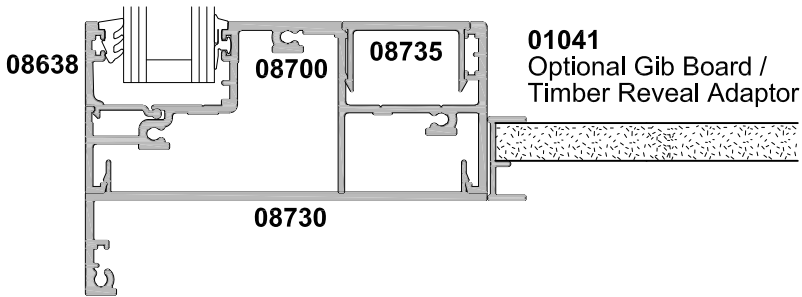

APL ARCHITECTURAL SERIES
AWNING WINDOW 106MM FRAME AND AEROVENT

CROSS SECTION

Date 01.06.18 Scale 1:2

APL ARCHITECTURAL SERIES
AWNING WINDOW 158MM FRAME AND AEROVENT
CROSS SECTION

Date 01.06.18 Scale 1:2

CROSS SECTION

Date 01.06.18 Scale 1:2

CROSS SECTION

Date 01.08.18 Scale 1:2

106MM VENTIENT FRAME

158MM VENTIENT FRAME