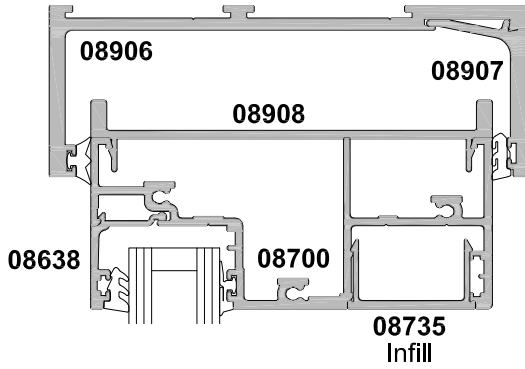

APL ARCHITECTURAL SERIES
AWNING WINDOW 106MM FRAME AND AEROVENT

CROSS SECTION

Date 01.06.18 Scale 1:2

APL ARCHITECTURAL SERIES
AWNING WINDOW 158MM FRAME AND AEROVENT
CROSS SECTION

Date 01.06.18 Scale 1:2

CROSS SECTION

Date 01.06.18 Scale 1:2

CROSS SECTION

Date 01.08.18 Scale 1:2

106MM VENTIENT FRAME

158MM VENTIENT FRAME