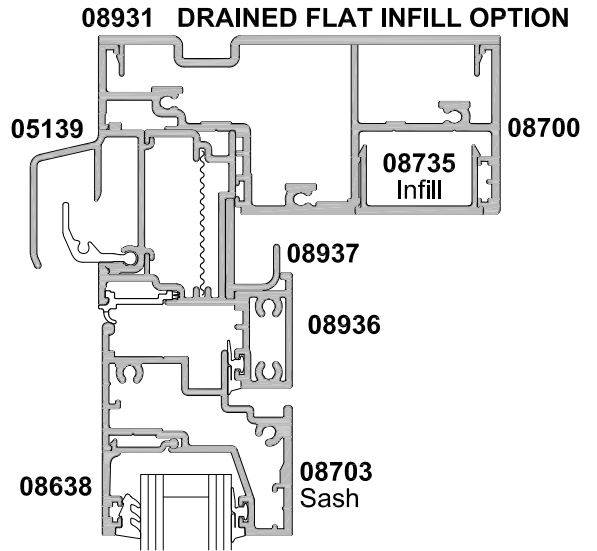

APL ARCHITECTURAL SERIES
AWNING WINDOW 106MM FRAME AND AEROVENT

CROSS SECTION

Date 01.06.18 Scale 1:2

APL ARCHITECTURAL SERIES
AWNING WINDOW 158MM FRAME AND AEROVENT
CROSS SECTION

Date 01.06.18 Scale 1:2

CROSS SECTION

Date 01.06.18 Scale 1:2

CROSS SECTION

Date 01.08.18 Scale 1:2

106MM VENTIENT FRAME

158MM VENTIENT FRAME