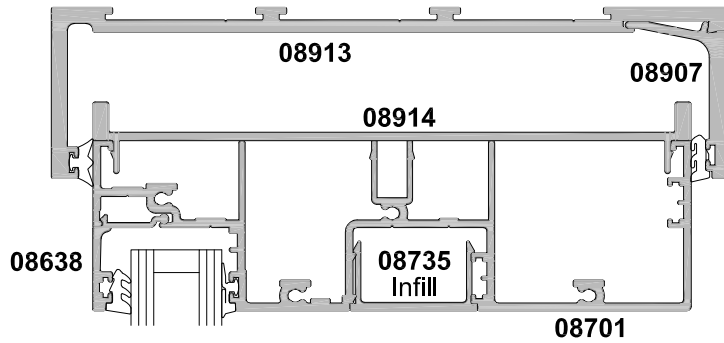

APL ARCHITECTURAL SERIES
AWNING WINDOW 106MM FRAME AND AEROVENT

CROSS SECTION

Date 01.06.18 Scale 1:2

APL ARCHITECTURAL SERIES
AWNING WINDOW 158MM FRAME AND AEROVENT
CROSS SECTION

Date 01.06.18 Scale 1:2

CROSS SECTION

Date 01.06.18 Scale 1:2

CROSS SECTION

Date 01.08.18 Scale 1:2

106MM VENTIENT FRAME

158MM VENTIENT FRAME