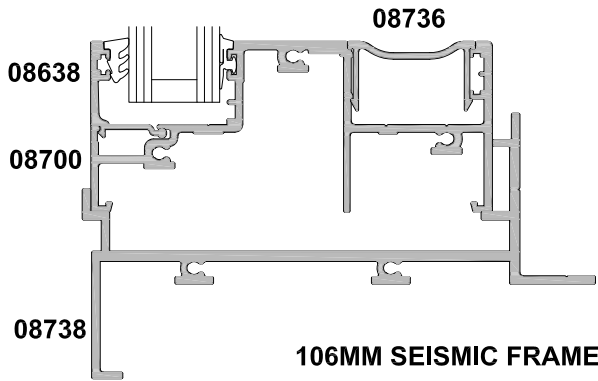

APL ARCHITECTURAL SERIES
AWNING WINDOW 106MM FRAME AND AEROVENT

CROSS SECTION

Date 01.06.18 Scale 1:2

APL ARCHITECTURAL SERIES
AWNING WINDOW 158MM FRAME AND AEROVENT
CROSS SECTION

Date 01.06.18 Scale 1:2

CROSS SECTION

Date 01.06.18 Scale 1:2

CROSS SECTION

Date 01.08.18 Scale 1:2

106MM VENTIENT FRAME

158MM VENTIENT FRAME