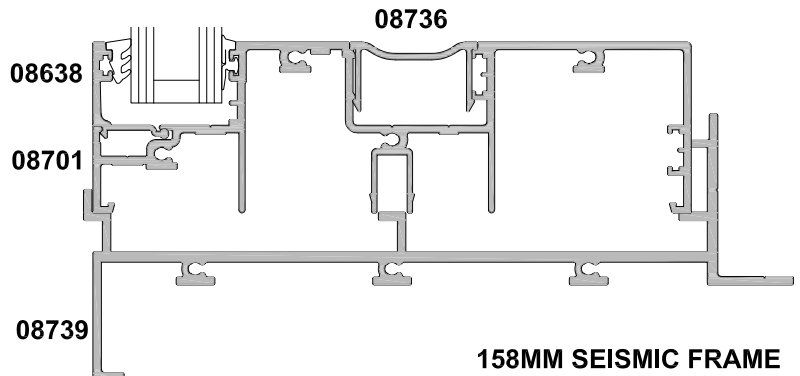

APL ARCHITECTURAL SERIES
AWNING WINDOW 106MM FRAME AND AEROVENT

CROSS SECTION

Date 01.06.18 Scale 1:2

APL ARCHITECTURAL SERIES
AWNING WINDOW 158MM FRAME AND AEROVENT
CROSS SECTION

Date 01.06.18 Scale 1:2

CROSS SECTION

Date 01.06.18 Scale 1:2

CROSS SECTION

Date 01.08.18 Scale 1:2

106MM VENTIENT FRAME

158MM VENTIENT FRAME