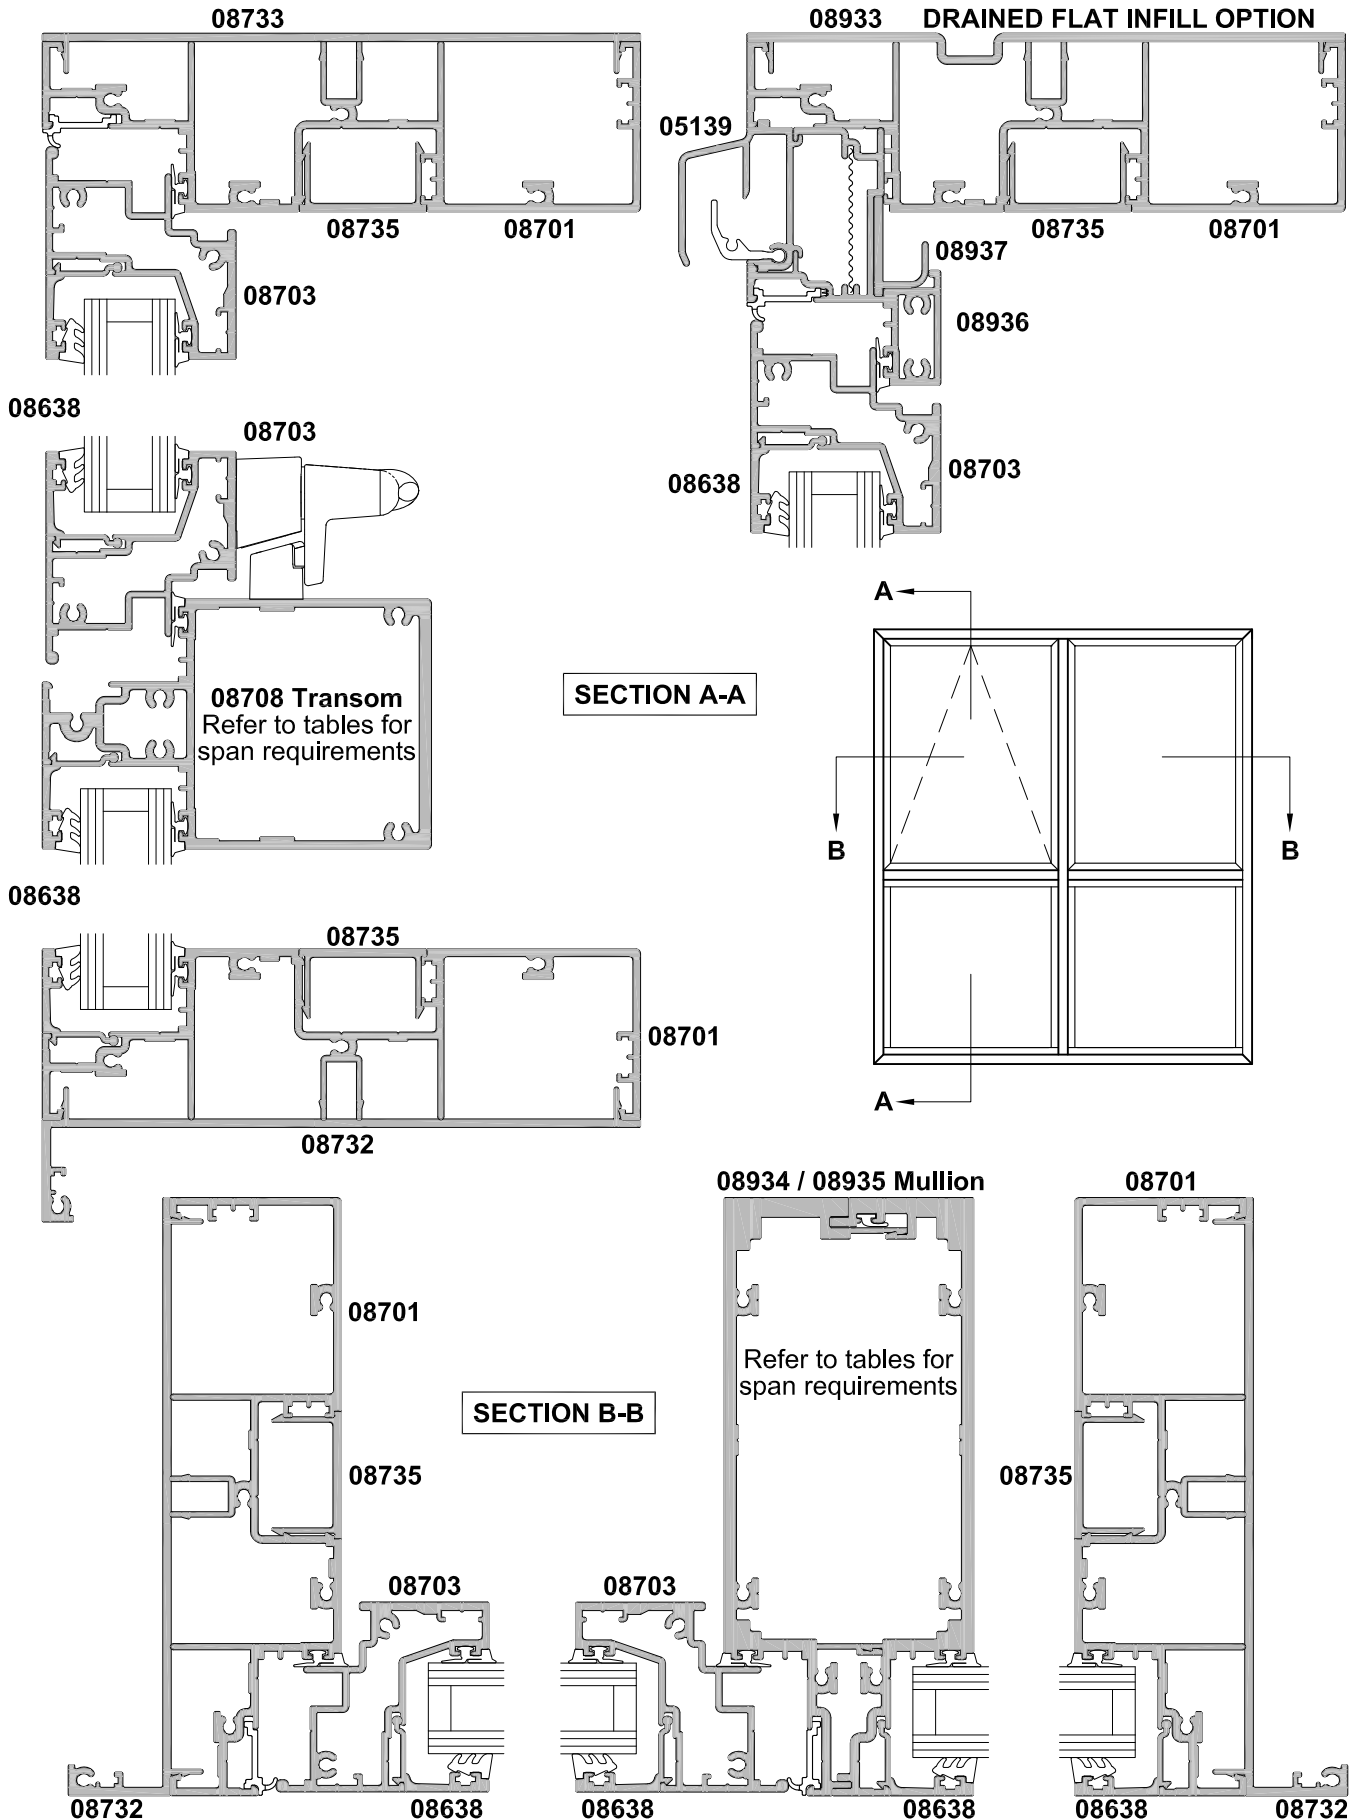

APL ARCHITECTURAL SERIES
AWNING WINDOW 106MM FRAME AND AEROVENT

CROSS SECTION

Date 01.06.18 Scale 1:2

APL ARCHITECTURAL SERIES
AWNING WINDOW 158MM FRAME AND AEROVENT
CROSS SECTION

Date 01.06.18 Scale 1:2

CROSS SECTION

Date 01.06.18 Scale 1:2

CROSS SECTION

Date 01.08.18 Scale 1:2

106MM VENTIENT FRAME

158MM VENTIENT FRAME