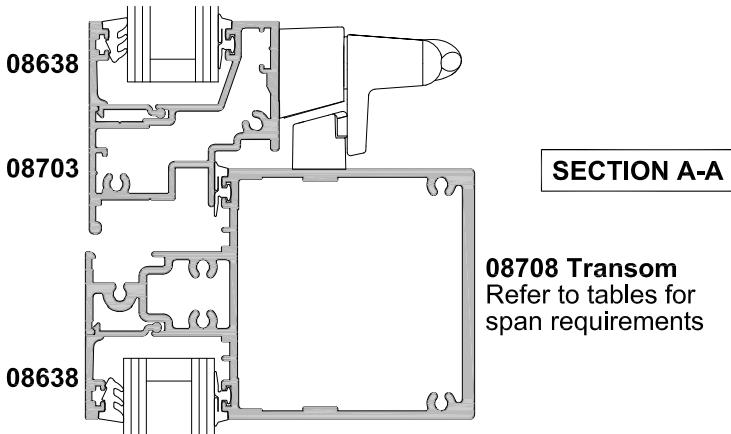

APL ARCHITECTURAL SERIES
AWNING WINDOW 106MM FRAME AND AEROVENT

CROSS SECTION

Date 01.06.18 Scale 1:2

APL ARCHITECTURAL SERIES
AWNING WINDOW 158MM FRAME AND AEROVENT
CROSS SECTION

Date 01.06.18 Scale 1:2

CROSS SECTION

Date 01.06.18 Scale 1:2

CROSS SECTION

Date 01.08.18 Scale 1:2

106MM VENTIENT FRAME

158MM VENTIENT FRAME