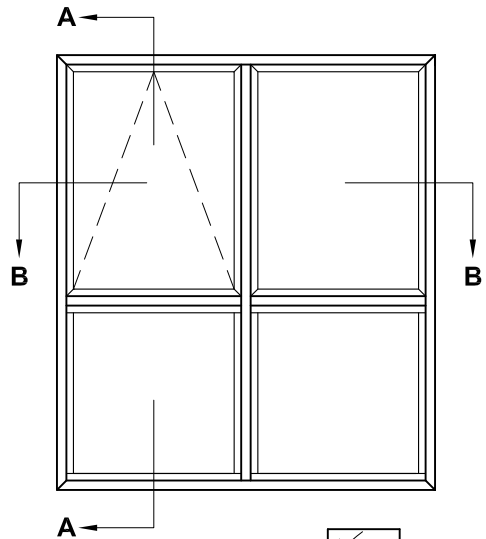

APL ARCHITECTURAL SERIES
AWNING WINDOW 106MM FRAME AND AEROVENT

CROSS SECTION

Date 01.06.18 Scale 1:2

APL ARCHITECTURAL SERIES
AWNING WINDOW 158MM FRAME AND AEROVENT
CROSS SECTION

Date 01.06.18 Scale 1:2

CROSS SECTION

Date 01.06.18 Scale 1:2

CROSS SECTION

Date 01.08.18 Scale 1:2

106MM VENTIENT FRAME

158MM VENTIENT FRAME