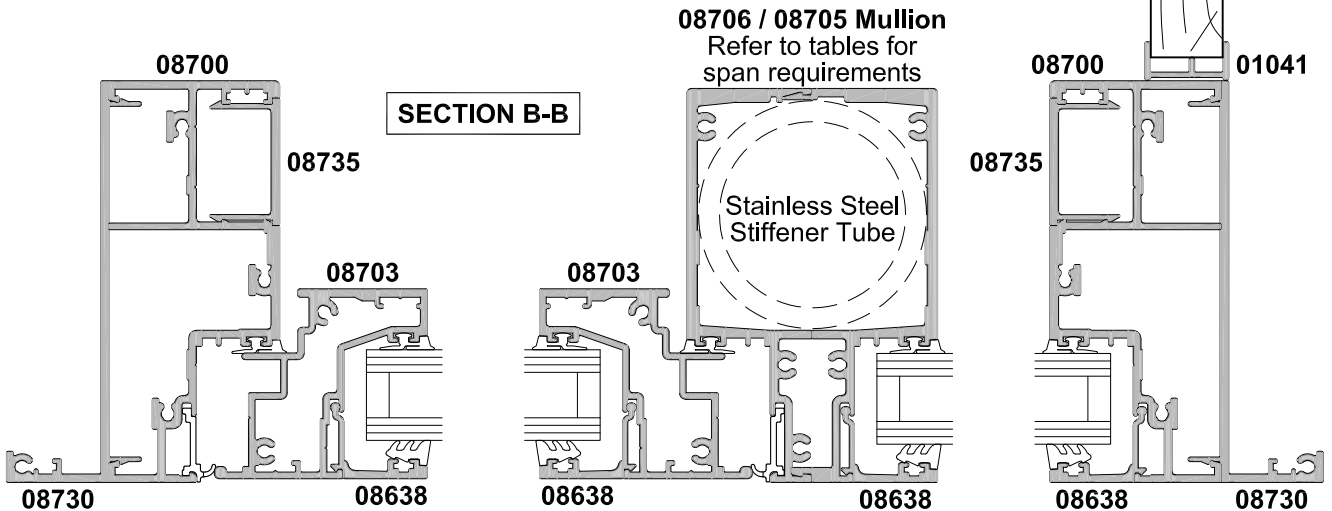

APL ARCHITECTURAL SERIES
AWNING WINDOW 106MM FRAME AND AEROVENT

CROSS SECTION

Date 01.06.18 Scale 1:2

APL ARCHITECTURAL SERIES
AWNING WINDOW 158MM FRAME AND AEROVENT
CROSS SECTION

Date 01.06.18 Scale 1:2

CROSS SECTION

Date 01.06.18 Scale 1:2

CROSS SECTION

Date 01.08.18 Scale 1:2

106MM VENTIENT FRAME

158MM VENTIENT FRAME