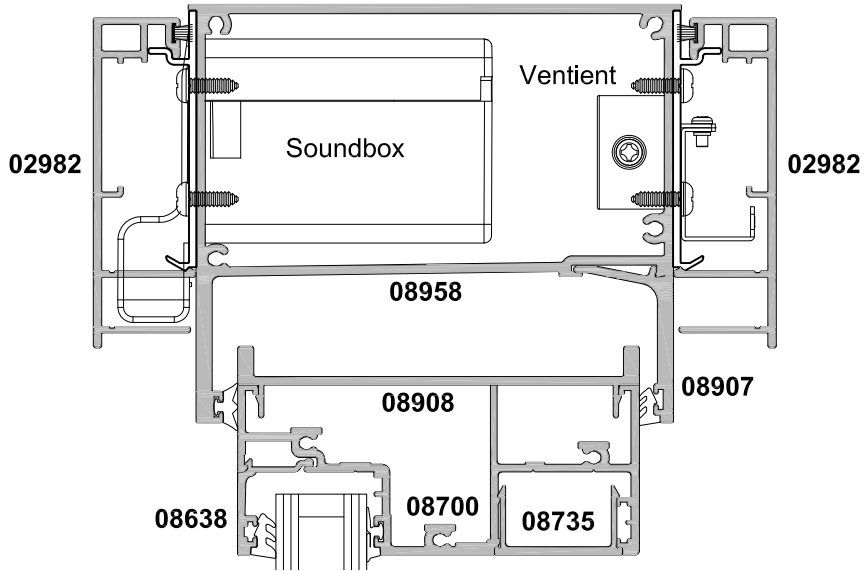

APL ARCHITECTURAL SERIES
AWNING WINDOW 106MM FRAME AND AEROVENT

CROSS SECTION

Date 01.06.18 Scale 1:2

APL ARCHITECTURAL SERIES
AWNING WINDOW 158MM FRAME AND AEROVENT
CROSS SECTION

Date 01.06.18 Scale 1:2

CROSS SECTION

Date 01.06.18 Scale 1:2

CROSS SECTION

Date 01.08.18 Scale 1:2

106MM VENTIENT FRAME

158MM VENTIENT FRAME