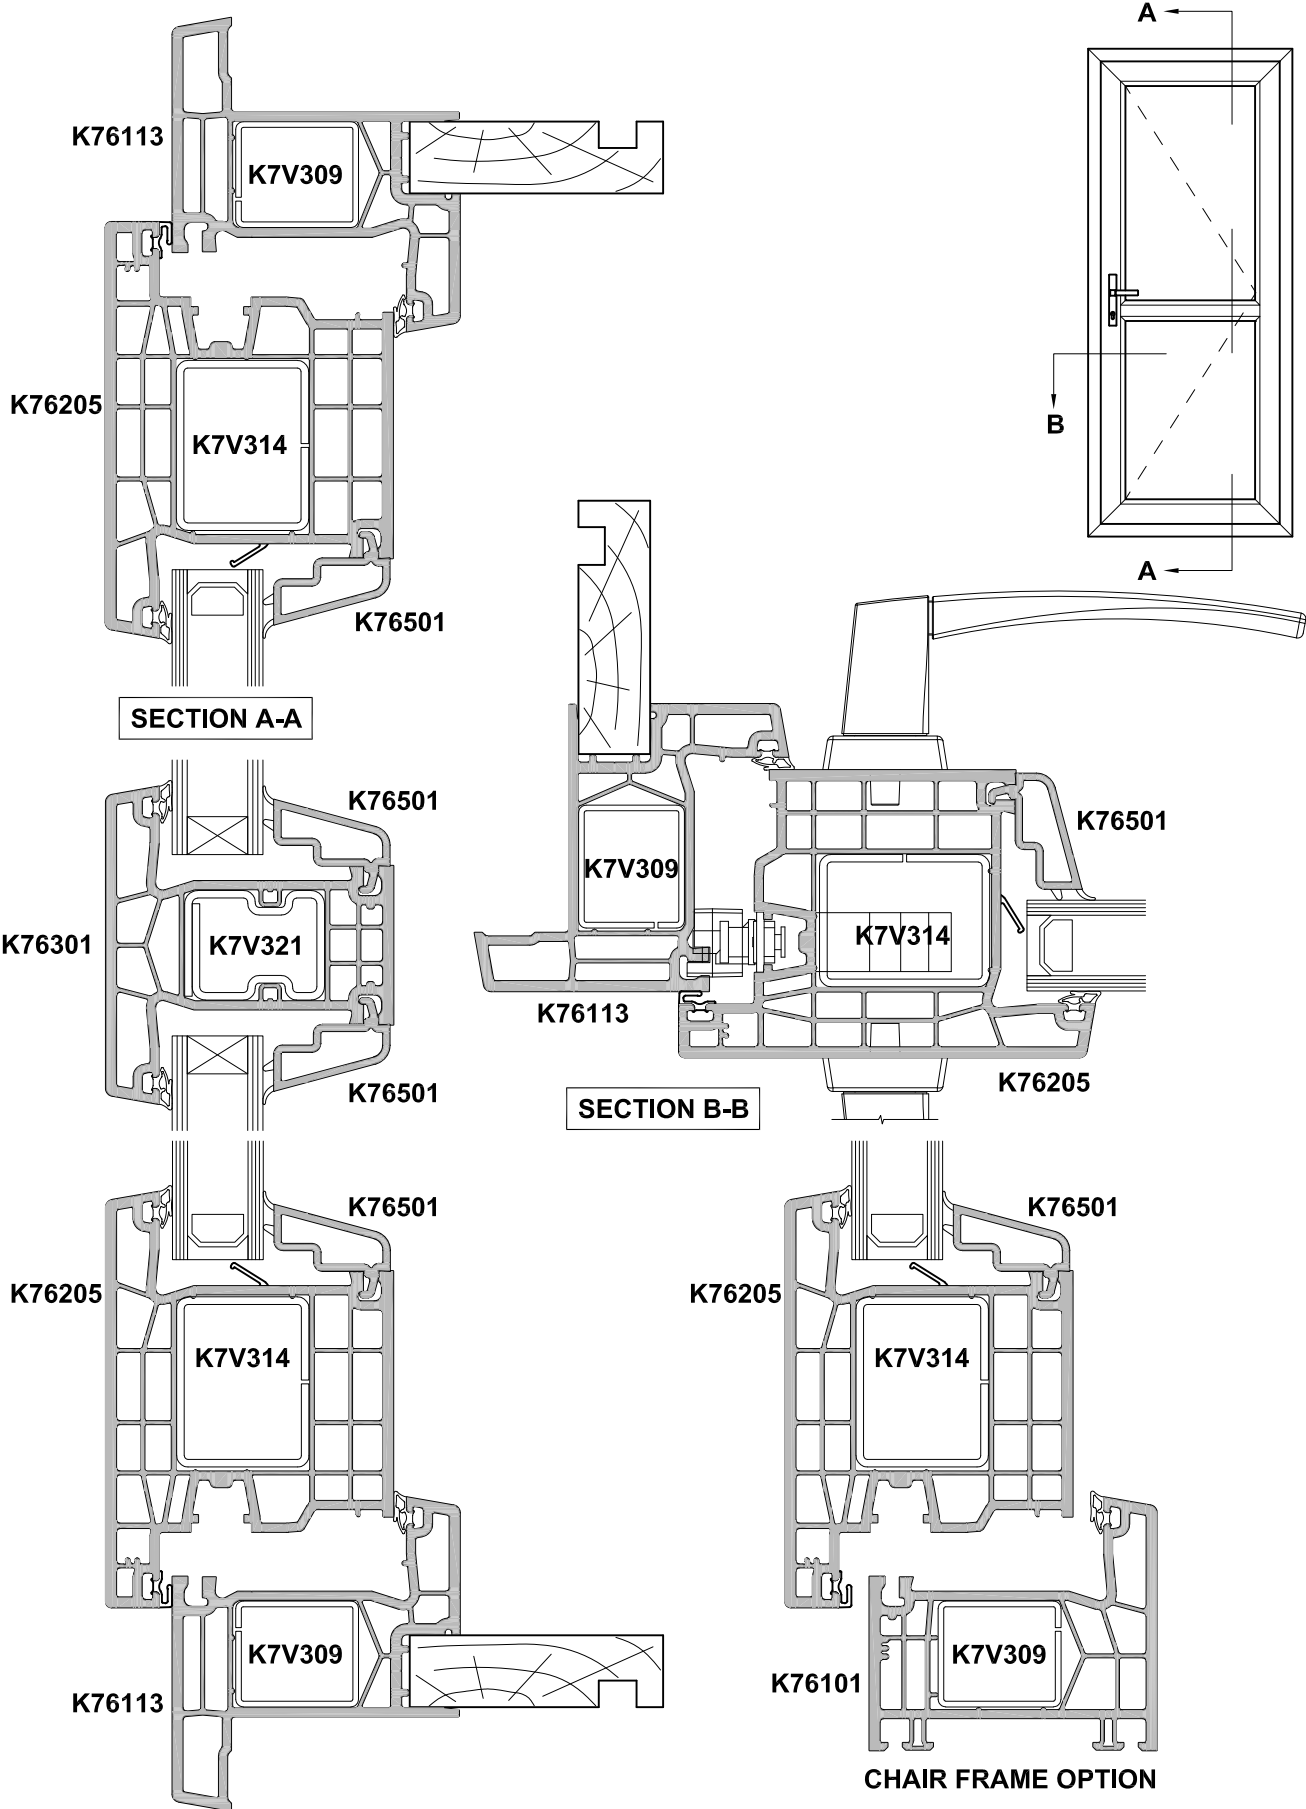

CROSS SECTION

Date 29.07.19 Scale 1:2

CROSS SECTION

Date 29.07.19 Scale 1:2

SECTION A-A

SECTION B-B

CHAIR FRAME OPTION

KLIMA SERIES
FRENCH DOOR, OPEN OUT AND OPEN IN
CROSS SECTION

Date 29.07.19 Scale 1:2

**KLIMA SERIES ALUCLIP
HINGED DOOR OPEN OUT
CROSS SECTION**

Date 28.09.21 Scale 1:2

**KLIMA SERIES ALUCLIP
HINGED DOOR OPEN IN
CROSS SECTION**

Date 28.09.21 Scale 1:2

KLIMA SERIES
FRENCH DOOR, OPEN OUT AND OPEN IN
CROSS SECTION

Date 29.09.21 Scale 1:2

SECTION A-A