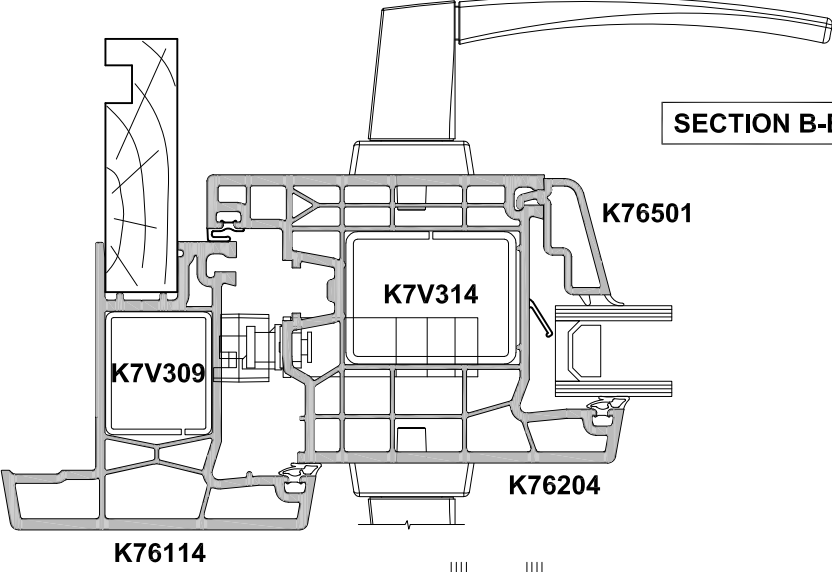

CROSS SECTION

Date 29.07.19 Scale 1:2

CROSS SECTION

Date 29.07.19 Scale 1:2

SECTION A-A

SECTION B-B

CHAIR FRAME OPTION

KLIMA SERIES
FRENCH DOOR, OPEN OUT AND OPEN IN
CROSS SECTION

Date 29.07.19 Scale 1:2

**KLIMA SERIES ALUCLIP
HINGED DOOR OPEN OUT
CROSS SECTION**

Date 28.09.21 Scale 1:2

**KLIMA SERIES ALUCLIP
HINGED DOOR OPEN IN
CROSS SECTION**

Date 28.09.21 Scale 1:2

KLIMA SERIES
FRENCH DOOR, OPEN OUT AND OPEN IN
CROSS SECTION

Date 29.09.21 Scale 1:2

SECTION A-A