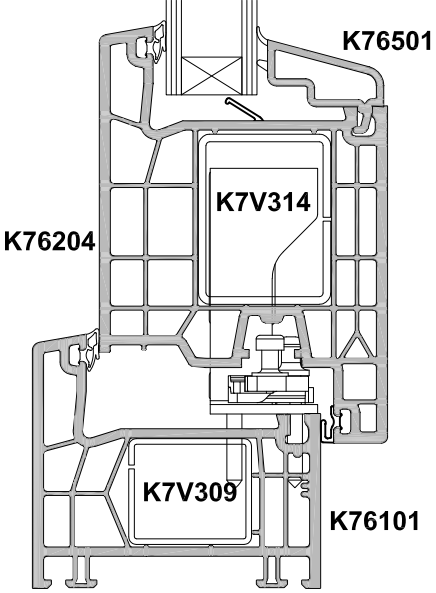

CROSS SECTION

Date 29.07.19 Scale 1:2

CROSS SECTION

Date 29.07.19 Scale 1:2

SECTION A-A

SECTION B-B

CHAIR FRAME OPTION

KLIMA SERIES
FRENCH DOOR, OPEN OUT AND OPEN IN
CROSS SECTION

Date 29.07.19 Scale 1:2

**KLIMA SERIES ALUCLIP
HINGED DOOR OPEN OUT
CROSS SECTION**

Date 28.09.21 Scale 1:2

**KLIMA SERIES ALUCLIP
HINGED DOOR OPEN IN
CROSS SECTION**

Date 28.09.21 Scale 1:2

KLIMA SERIES
FRENCH DOOR, OPEN OUT AND OPEN IN
CROSS SECTION

Date 29.09.21 Scale 1:2

SECTION A-A