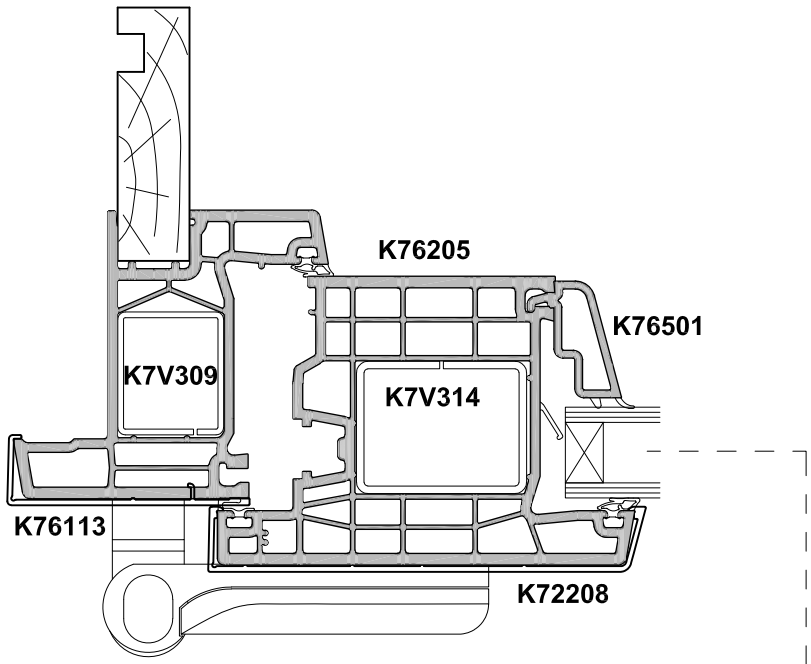

CROSS SECTION

Date 29.07.19 Scale 1:2

CROSS SECTION

Date 29.07.19 Scale 1:2

SECTION A-A

SECTION B-B

CHAIR FRAME OPTION

KLIMA SERIES
FRENCH DOOR, OPEN OUT AND OPEN IN
CROSS SECTION

Date 29.07.19 Scale 1:2

**KLIMA SERIES ALUCLIP
HINGED DOOR OPEN OUT
CROSS SECTION**

Date 28.09.21 Scale 1:2

**KLIMA SERIES ALUCLIP
HINGED DOOR OPEN IN
CROSS SECTION**

Date 28.09.21 Scale 1:2

KLIMA SERIES
FRENCH DOOR, OPEN OUT AND OPEN IN
CROSS SECTION

Date 29.09.21 Scale 1:2

SECTION A-A