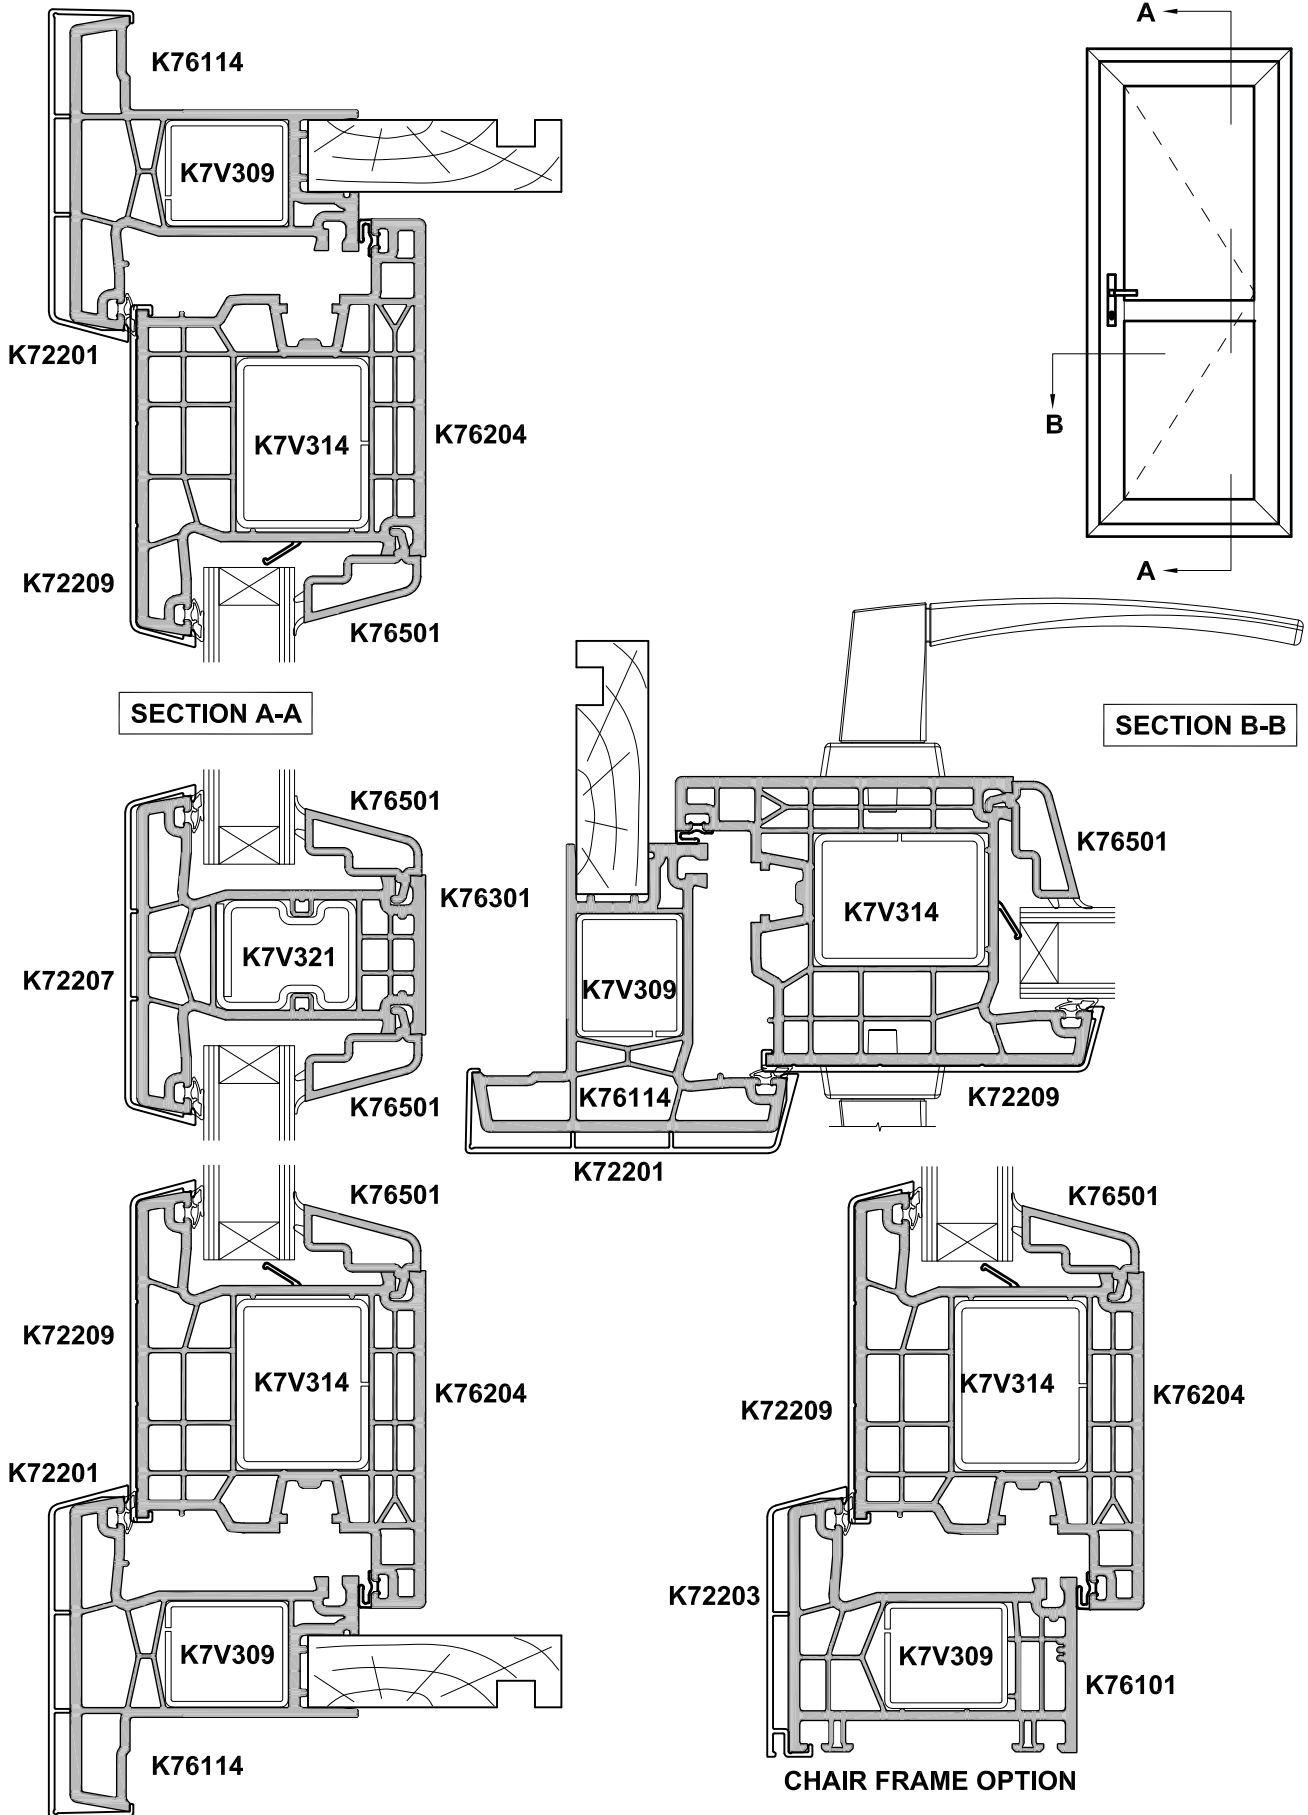

CROSS SECTION

Date 29.07.19 Scale 1:2

CROSS SECTION

Date 29.07.19 Scale 1:2

SECTION A-A

SECTION B-B

CHAIR FRAME OPTION

KLIMA SERIES
FRENCH DOOR, OPEN OUT AND OPEN IN
CROSS SECTION

Date 29.07.19 Scale 1:2

**KLIMA SERIES ALUCLIP
HINGED DOOR OPEN OUT
CROSS SECTION**

Date 28.09.21 Scale 1:2

**KLIMA SERIES ALUCLIP
HINGED DOOR OPEN IN
CROSS SECTION**

Date 28.09.21 Scale 1:2

KLIMA SERIES
FRENCH DOOR, OPEN OUT AND OPEN IN
CROSS SECTION

Date 29.09.21 Scale 1:2

SECTION A-A