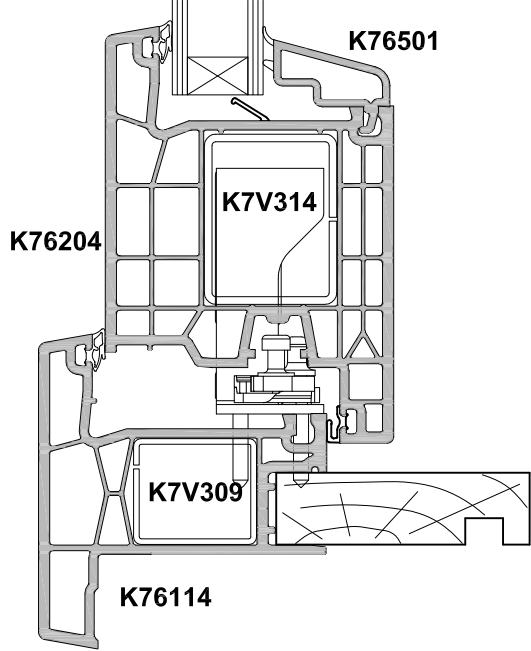

CROSS SECTION

Date 29.07.19 Scale 1:2

CROSS SECTION

Date 29.07.19 Scale 1:2

SECTION A-A

SECTION B-B

CHAIR FRAME OPTION

KLIMA SERIES
FRENCH DOOR, OPEN OUT AND OPEN IN
CROSS SECTION

Date 29.07.19 Scale 1:2

**KLIMA SERIES ALUCLIP
HINGED DOOR OPEN OUT
CROSS SECTION**

Date 28.09.21 Scale 1:2

**KLIMA SERIES ALUCLIP
HINGED DOOR OPEN IN
CROSS SECTION**

Date 28.09.21 Scale 1:2

KLIMA SERIES
FRENCH DOOR, OPEN OUT AND OPEN IN
CROSS SECTION

Date 29.09.21 Scale 1:2

SECTION A-A