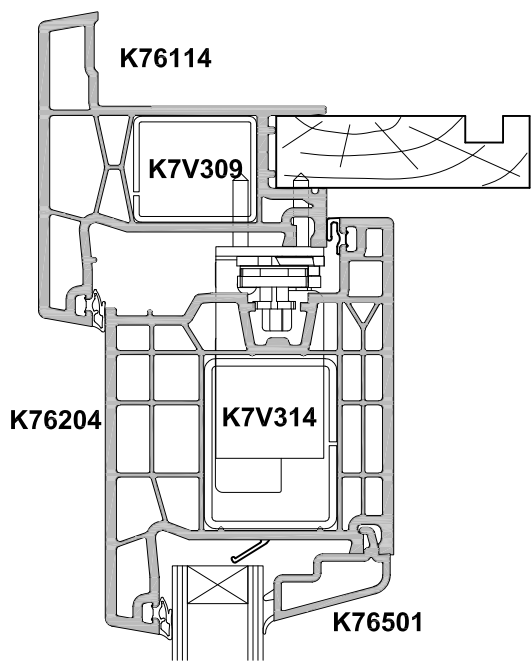

CROSS SECTION

Date 29.07.19 Scale 1:2

CROSS SECTION

Date 29.07.19 Scale 1:2

SECTION A-A

SECTION B-B

CHAIR FRAME OPTION

KLIMA SERIES
FRENCH DOOR, OPEN OUT AND OPEN IN
CROSS SECTION

Date 29.07.19 Scale 1:2

**KLIMA SERIES ALUCLIP
HINGED DOOR OPEN OUT
CROSS SECTION**

Date 28.09.21 Scale 1:2

**KLIMA SERIES ALUCLIP
HINGED DOOR OPEN IN
CROSS SECTION**

Date 28.09.21 Scale 1:2

KLIMA SERIES
FRENCH DOOR, OPEN OUT AND OPEN IN
CROSS SECTION

Date 29.09.21 Scale 1:2

SECTION A-A