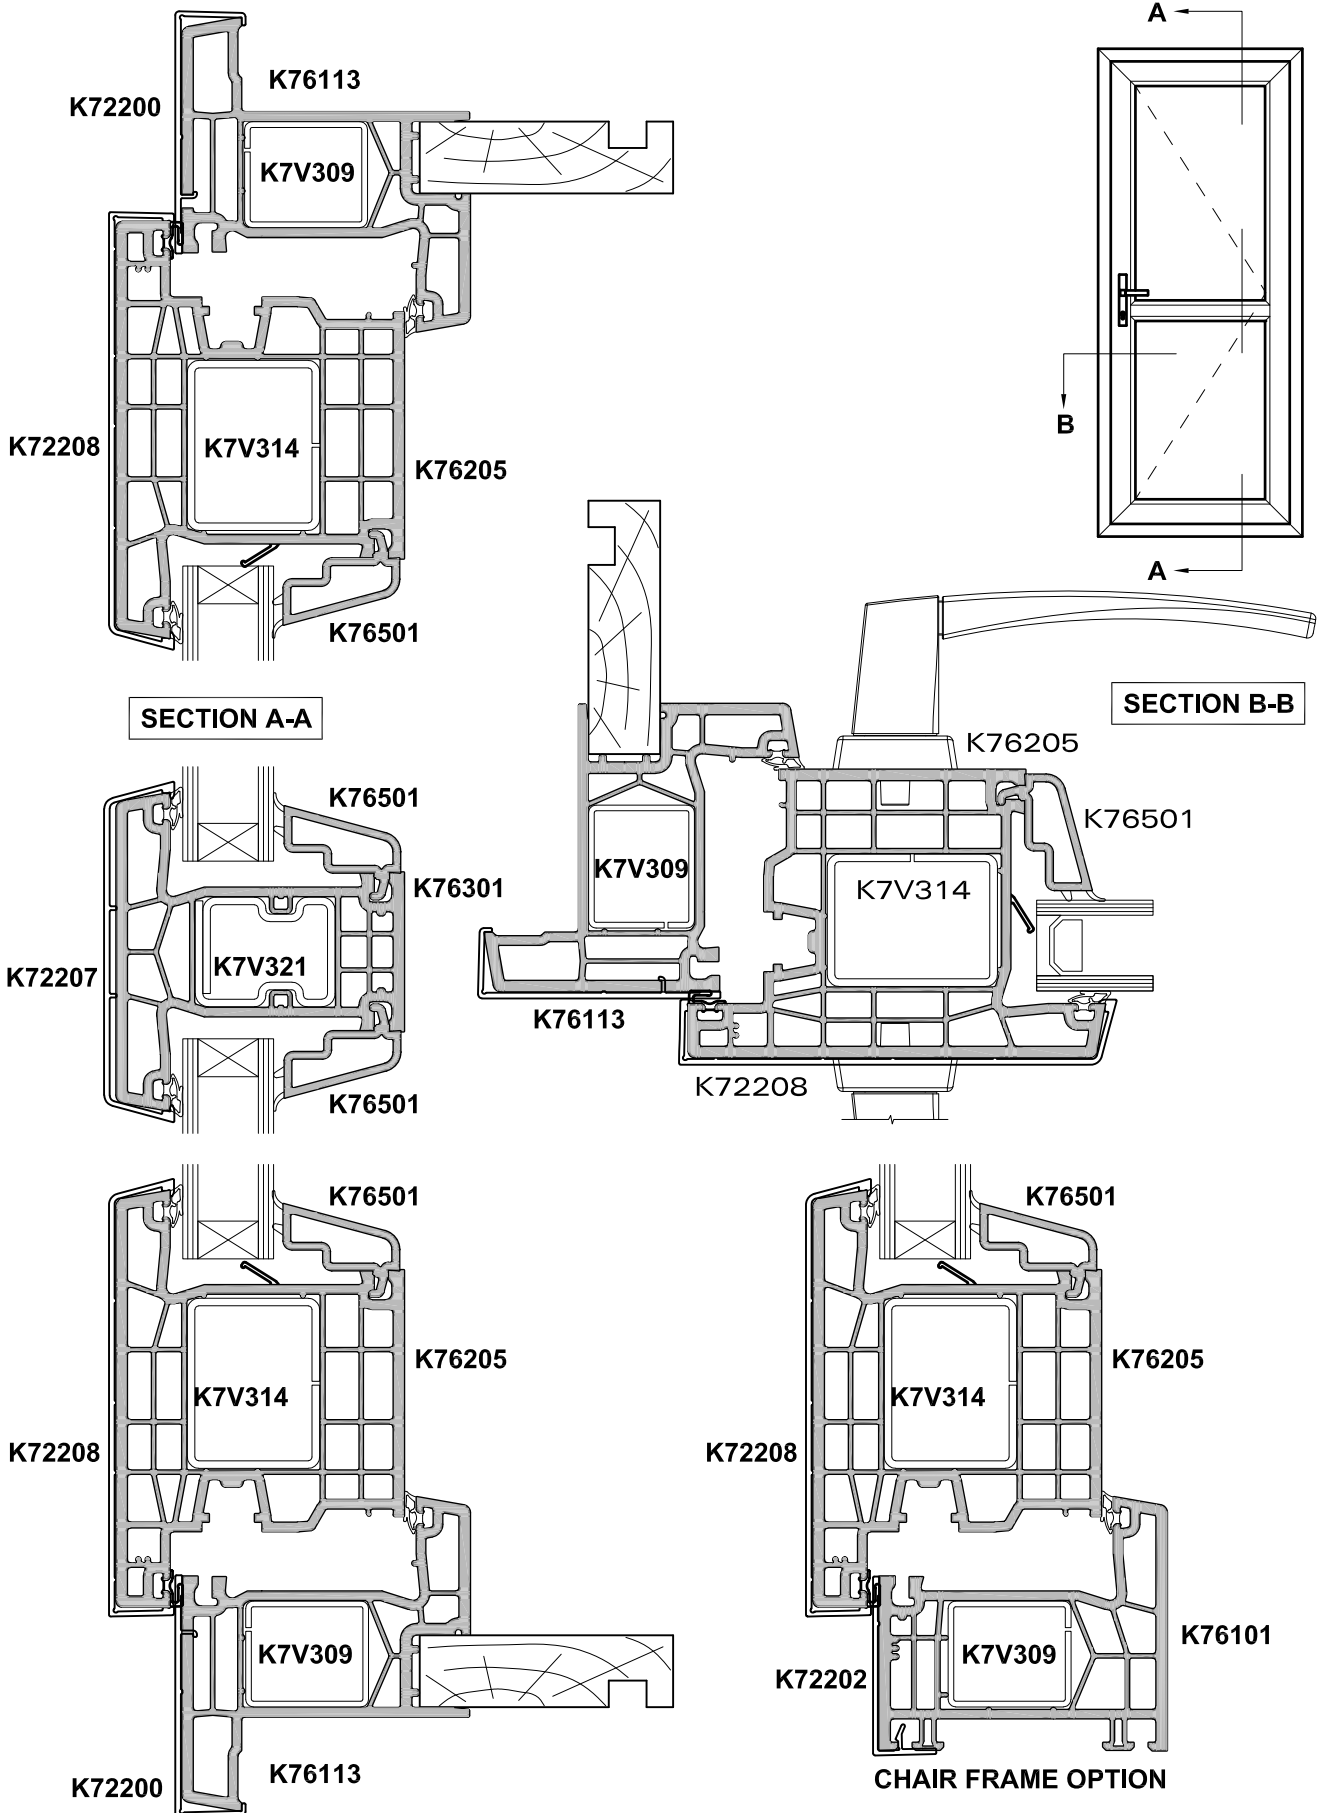

CROSS SECTION

Date 29.07.19 Scale 1:2

CROSS SECTION

Date 29.07.19 Scale 1:2

SECTION A-A

SECTION B-B

CHAIR FRAME OPTION

KLIMA SERIES
FRENCH DOOR, OPEN OUT AND OPEN IN
CROSS SECTION

Date 29.07.19 Scale 1:2

**KLIMA SERIES ALUCLIP
HINGED DOOR OPEN OUT
CROSS SECTION**

Date 28.09.21 Scale 1:2

**KLIMA SERIES ALUCLIP
HINGED DOOR OPEN IN
CROSS SECTION**

Date 28.09.21 Scale 1:2

KLIMA SERIES
FRENCH DOOR, OPEN OUT AND OPEN IN
CROSS SECTION

Date 29.09.21 Scale 1:2

SECTION A-A