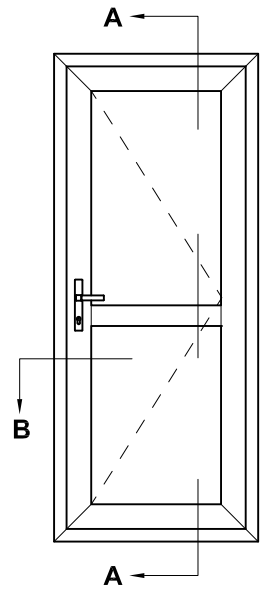

CROSS SECTION

Date 29.07.19 Scale 1:2

CROSS SECTION

Date 29.07.19 Scale 1:2

SECTION A-A

SECTION B-B

CHAIR FRAME OPTION

KLIMA SERIES
FRENCH DOOR, OPEN OUT AND OPEN IN
CROSS SECTION

Date 29.07.19 Scale 1:2

**KLIMA SERIES ALUCLIP
HINGED DOOR OPEN OUT
CROSS SECTION**

Date 28.09.21 Scale 1:2

**KLIMA SERIES ALUCLIP
HINGED DOOR OPEN IN
CROSS SECTION**

Date 28.09.21 Scale 1:2

KLIMA SERIES
FRENCH DOOR, OPEN OUT AND OPEN IN
CROSS SECTION