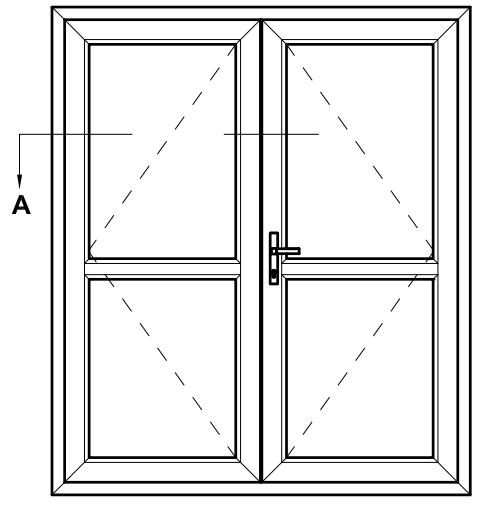

KLIMA SERIES
FRENCH DOOR, OPEN OUT AND OPEN IN
CROSS SECTION

Date 29.09.21 Scale 1:2

SECTION A-A