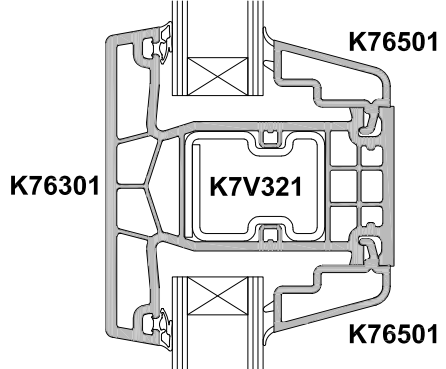

CROSS SECTION

Date 29.07.19 Scale 1:2

CROSS SECTION

Date 29.07.19 Scale 1:2

SECTION A-A

SECTION B-B

CHAIR FRAME OPTION

KLIMA SERIES
FRENCH DOOR, OPEN OUT AND OPEN IN
CROSS SECTION

Date 29.07.19 Scale 1:2

**KLIMA SERIES ALUCLIP
HINGED DOOR OPEN OUT
CROSS SECTION**

Date 28.09.21 Scale 1:2

**KLIMA SERIES ALUCLIP
HINGED DOOR OPEN IN
CROSS SECTION**

Date 28.09.21 Scale 1:2

KLIMA SERIES
FRENCH DOOR, OPEN OUT AND OPEN IN
CROSS SECTION

Date 29.09.21 Scale 1:2

SECTION A-A