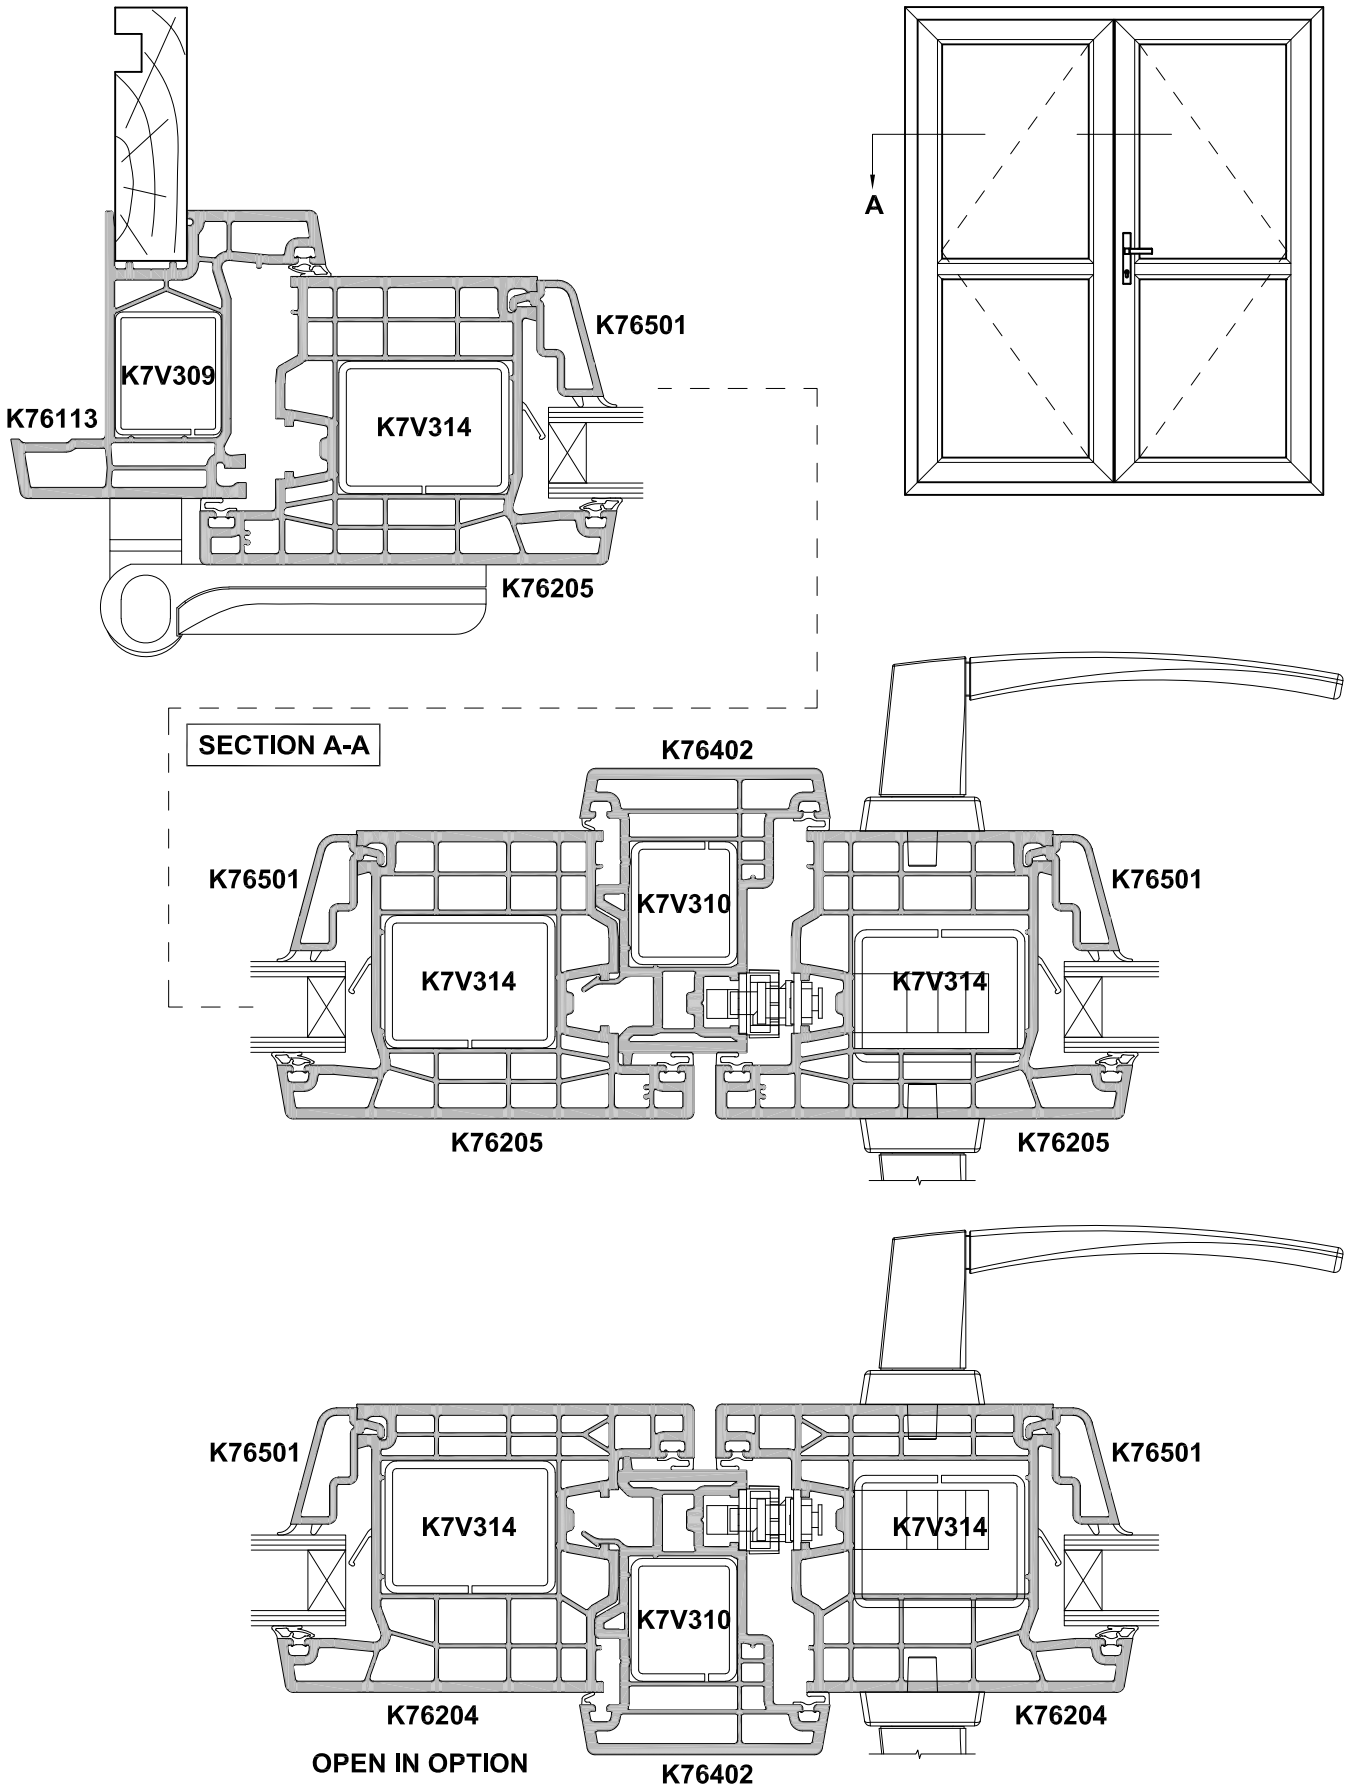

CROSS SECTION

Date 29.07.19 Scale 1:2

CROSS SECTION

Date 29.07.19 Scale 1:2

SECTION A-A

SECTION B-B

CHAIR FRAME OPTION

KLIMA SERIES
FRENCH DOOR, OPEN OUT AND OPEN IN
CROSS SECTION

Date 29.07.19 Scale 1:2

**KLIMA SERIES ALUCLIP
HINGED DOOR OPEN OUT
CROSS SECTION**

Date 28.09.21 Scale 1:2

**KLIMA SERIES ALUCLIP
HINGED DOOR OPEN IN
CROSS SECTION**

Date 28.09.21 Scale 1:2

KLIMA SERIES
FRENCH DOOR, OPEN OUT AND OPEN IN
CROSS SECTION

Date 29.09.21 Scale 1:2

SECTION A-A