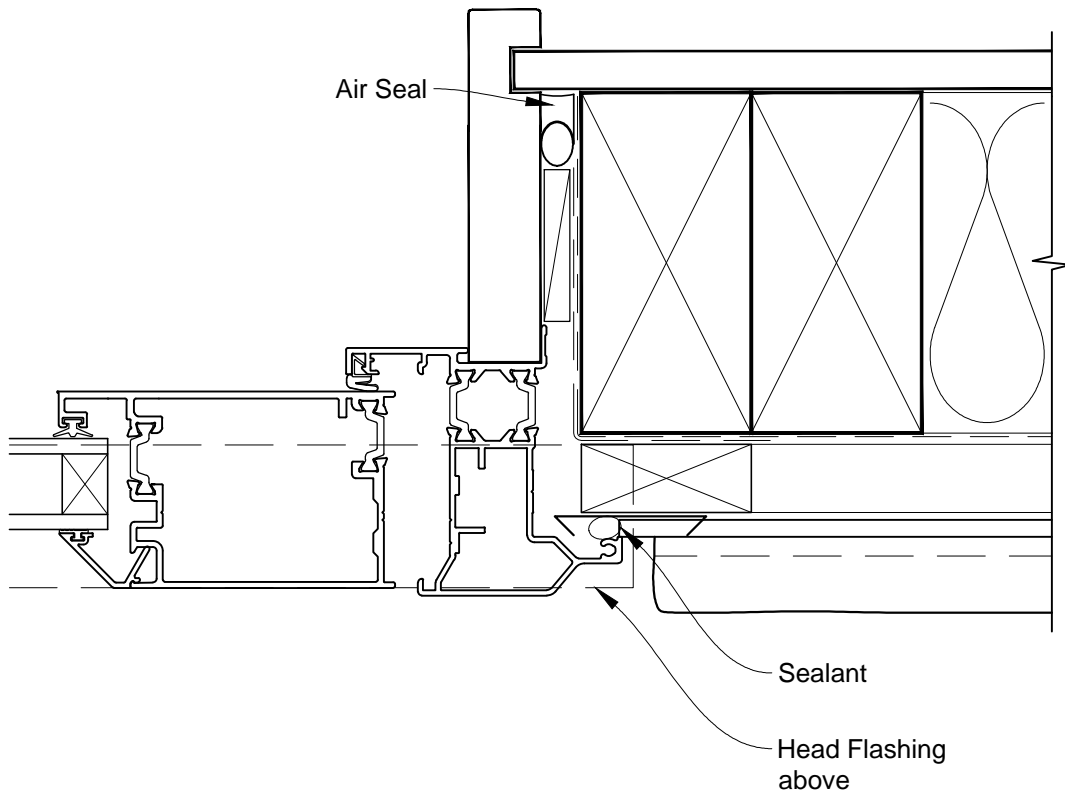

**INSTALLATION DETAIL - FIRST RESIDENTIAL THERMAL HEART
BIFOLD DOOR OPEN OUT ON STUCCO
CAVITY CONSTRUCTION**

Date: 01.03.14

Scale: 1:2

CAD Ref.: FTBDST-CH

**INSTALLATION DETAIL - FIRST RESIDENTIAL THERMAL HEART
BIFOLD DOOR OPEN OUT ON STUCCO
CAVITY CONSTRUCTION**

Date: 01.03.14

Scale: 1:2

CAD Ref.: FTBDST-CJ

**INSTALLATION DETAIL - FIRST RESIDENTIAL THERMAL HEART
BIFOLD DOOR OPEN OUT ON STUCCO
CAVITY CONSTRUCTION**

Date: 01.03.14

Scale: 1:2

CAD Ref.: FTBDST-CS