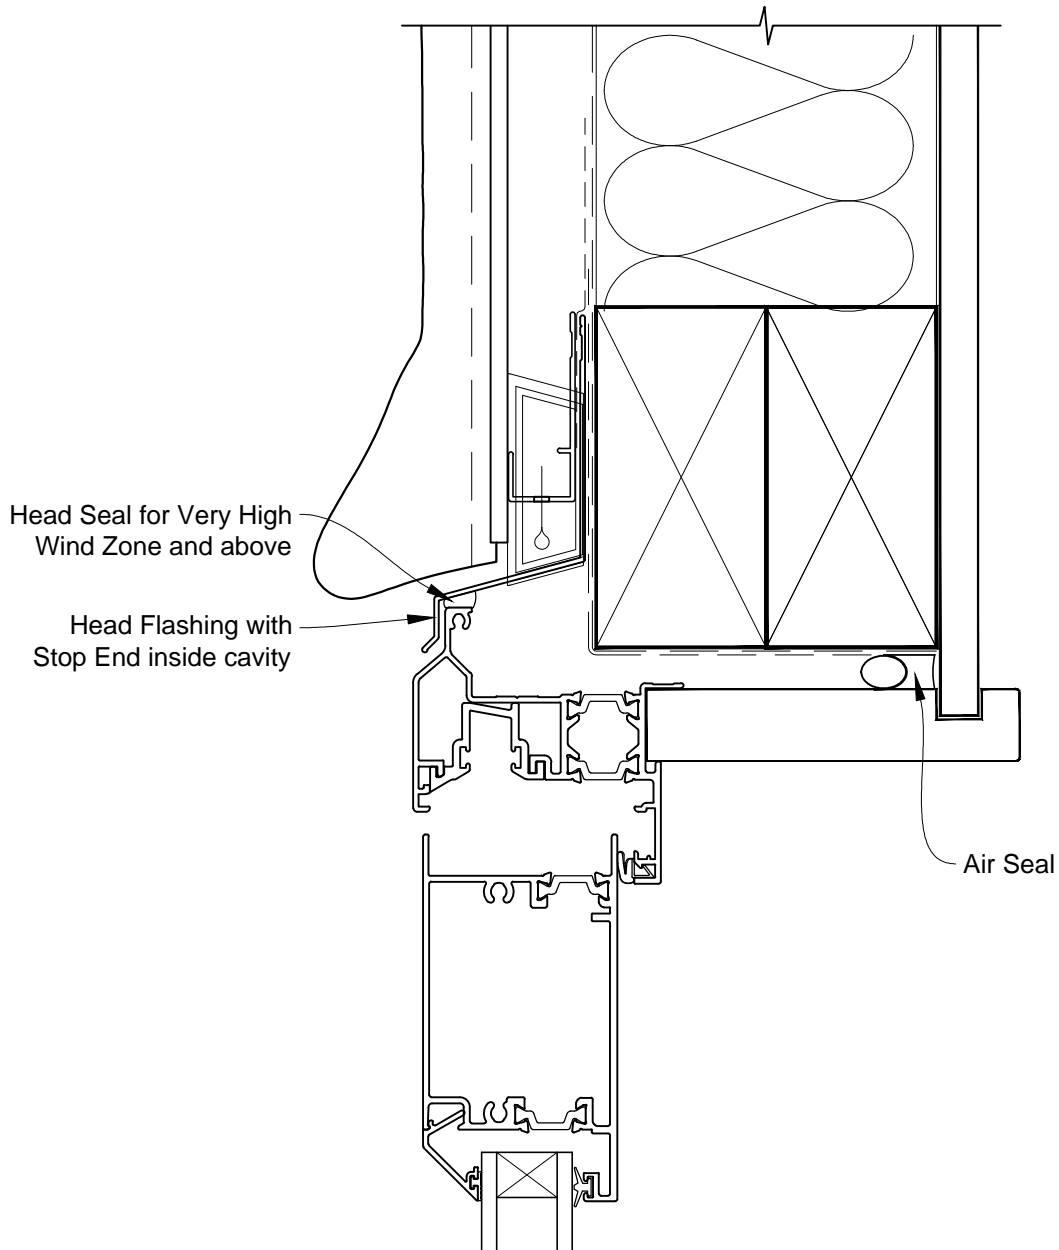

**INSTALLATION DETAIL - FIRST RESIDENTIAL THERMAL HEART
BIFOLD DOOR OPEN OUT ON STUCCO
CAVITY CONSTRUCTION**

Date: 01.03.14

Scale: 1:2

CAD Ref.: FTBDST-CH

**INSTALLATION DETAIL - FIRST RESIDENTIAL THERMAL HEART
BIFOLD DOOR OPEN OUT ON STUCCO
CAVITY CONSTRUCTION**

Date: 01.03.14

Scale: 1:2

CAD Ref.: FTBDST-CJ

**INSTALLATION DETAIL - FIRST RESIDENTIAL THERMAL HEART
BIFOLD DOOR OPEN OUT ON STUCCO
CAVITY CONSTRUCTION**

Date: 01.03.14

Scale: 1:2

CAD Ref.: FTBDST-CS