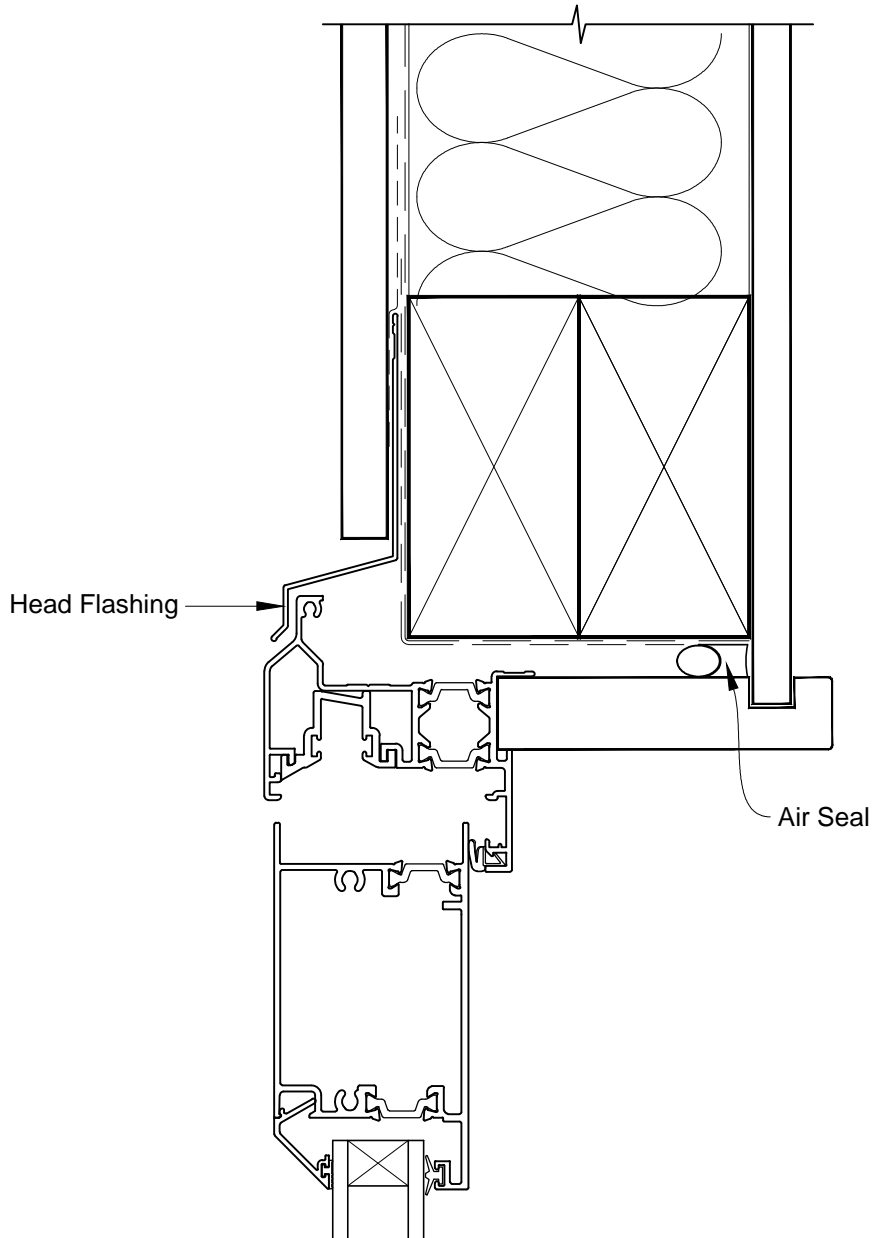

**INSTALLATION DETAIL - FIRST RESIDENTIAL THERMAL HEART
BIFOLD DOOR OPEN OUT ON FLAT SHEET
CAVITY CONSTRUCTION**

Date: 01.03.14

Scale: 1:2

CAD Ref.: FTBDFS-CH

**INSTALLATION DETAIL - FIRST RESIDENTIAL THERMAL HEART
BIFOLD DOOR OPEN OUT ON FLAT SHEET
CAVITY CONSTRUCTION**

Date: 01.03.14

Scale: 1:2

CAD Ref.: FTBDFS-CJ

**INSTALLATION DETAIL - FIRST RESIDENTIAL THERMAL HEART
BIFOLD DOOR OPEN OUT ON FLAT SHEET
CAVITY CONSTRUCTION**

Date: 01.03.14

Scale: 1:2

CAD Ref.: FTBDFS-CS

**INSTALLATION DETAIL - FIRST RESIDENTIAL THERMAL HEART
BIFOLD DOOR OPEN OUT ON FLAT SHEET
DIRECT FIXED CLADDING**

Date: 01.03.14

Scale: 1:2

CAD Ref.: FTBDFS-DH

**INSTALLATION DETAIL - FIRST RESIDENTIAL THERMAL HEART
BIFOLD DOOR OPEN OUT ON FLAT SHEET
DIRECT FIXED CLADDING**

Date: 01.03.14

Scale: 1:2

CAD Ref.: FTBDFS-DJ