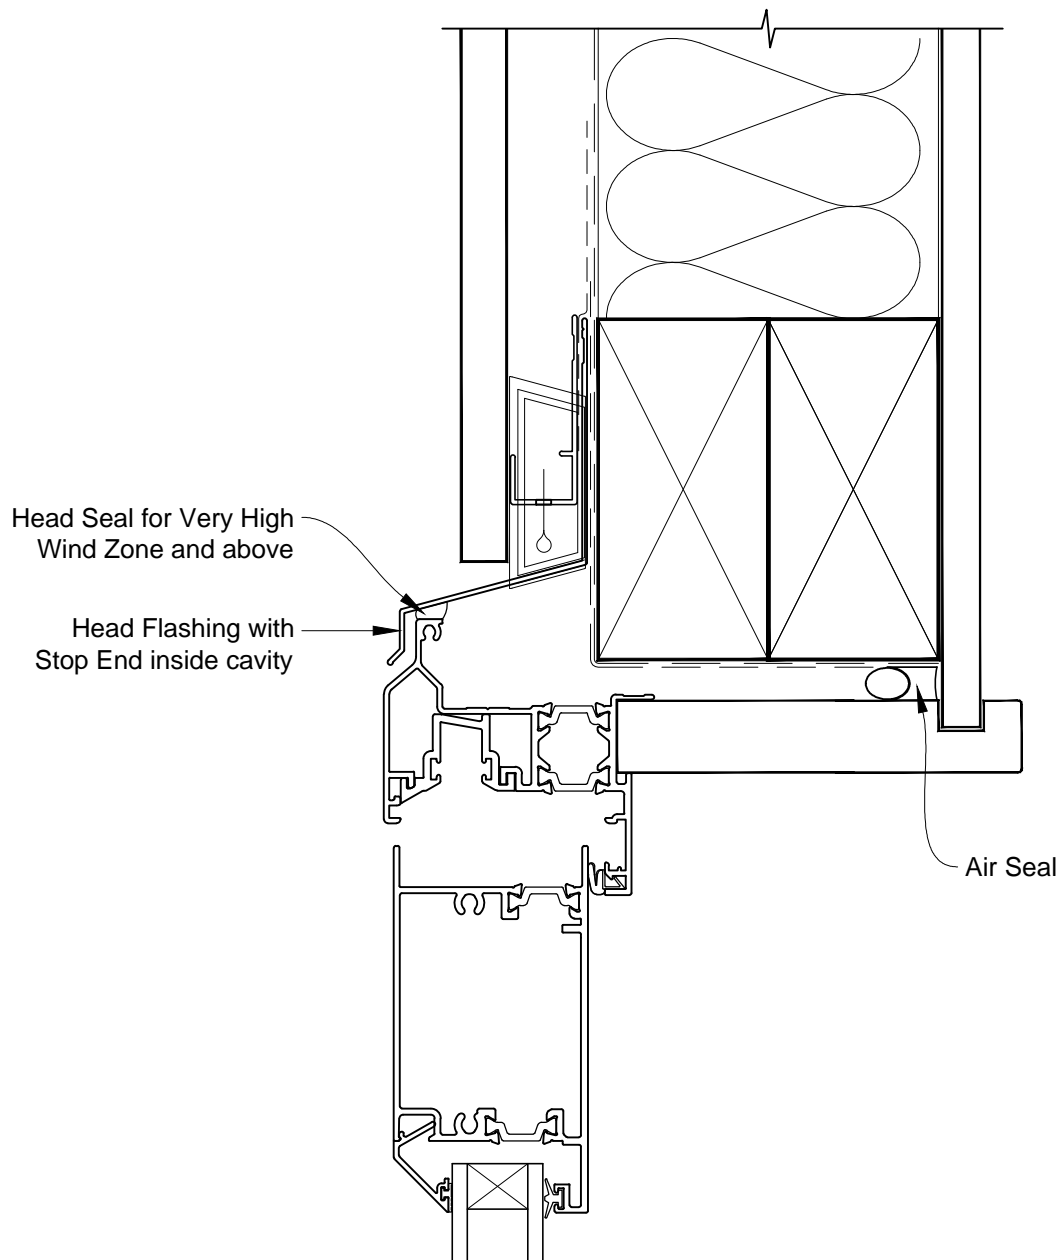

**INSTALLATION DETAIL - FIRST RESIDENTIAL THERMAL HEART
BIFOLD DOOR OPEN OUT ON FLAT SHEET
CAVITY CONSTRUCTION**

Date: 01.03.14

Scale: 1:2

CAD Ref.: FTBDFS-CH

**INSTALLATION DETAIL - FIRST RESIDENTIAL THERMAL HEART
BIFOLD DOOR OPEN OUT ON FLAT SHEET
CAVITY CONSTRUCTION**

Date: 01.03.14

Scale: 1:2

CAD Ref.: FTBDFS-CJ

**INSTALLATION DETAIL - FIRST RESIDENTIAL THERMAL HEART
BIFOLD DOOR OPEN OUT ON FLAT SHEET
CAVITY CONSTRUCTION**

Date: 01.03.14

Scale: 1:2

CAD Ref.: FTBDFS-CS

**INSTALLATION DETAIL - FIRST RESIDENTIAL THERMAL HEART
BIFOLD DOOR OPEN OUT ON FLAT SHEET
DIRECT FIXED CLADDING**