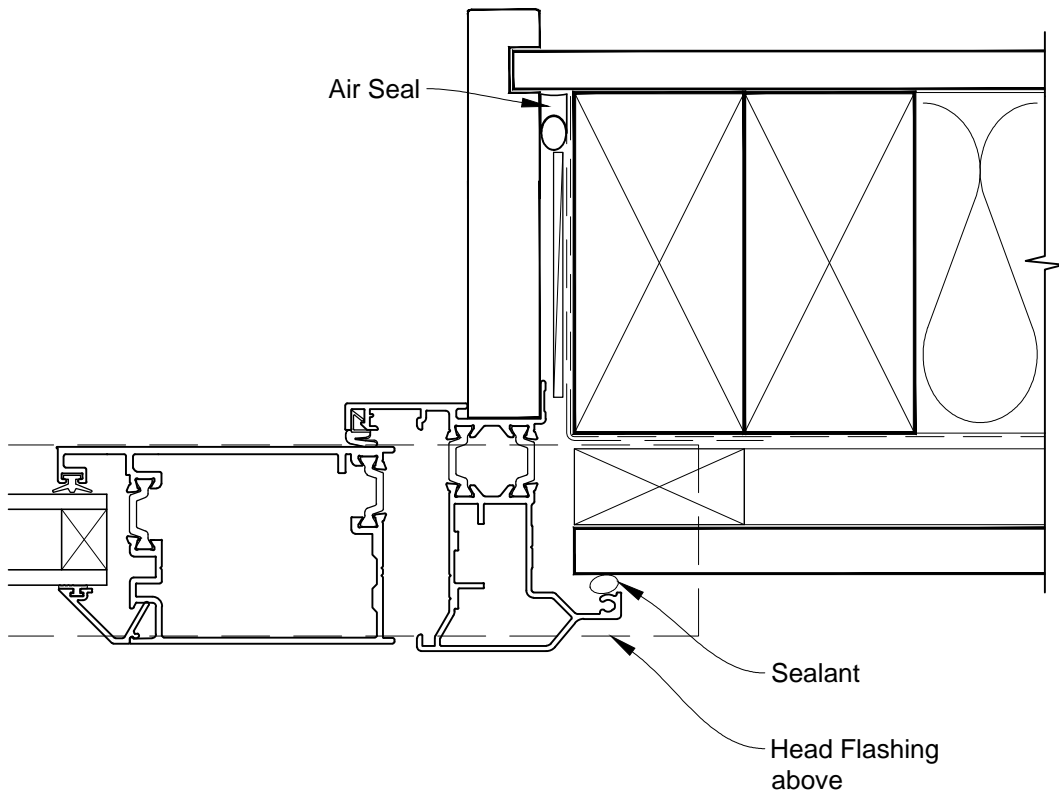

**INSTALLATION DETAIL - FIRST RESIDENTIAL THERMAL HEART
BIFOLD DOOR OPEN OUT ON FLAT SHEET
CAVITY CONSTRUCTION**

Date: 01.03.14

Scale: 1:2

CAD Ref.: FTBDFS-CH

**INSTALLATION DETAIL - FIRST RESIDENTIAL THERMAL HEART
BIFOLD DOOR OPEN OUT ON FLAT SHEET
CAVITY CONSTRUCTION**

Date: 01.03.14

Scale: 1:2

CAD Ref.: FTBDFS-CJ

**INSTALLATION DETAIL - FIRST RESIDENTIAL THERMAL HEART
BIFOLD DOOR OPEN OUT ON FLAT SHEET
CAVITY CONSTRUCTION**

Date: 01.03.14

Scale: 1:2

CAD Ref.: FTBDFS-CS

**INSTALLATION DETAIL - FIRST RESIDENTIAL THERMAL HEART
BIFOLD DOOR OPEN OUT ON FLAT SHEET
DIRECT FIXED CLADDING**