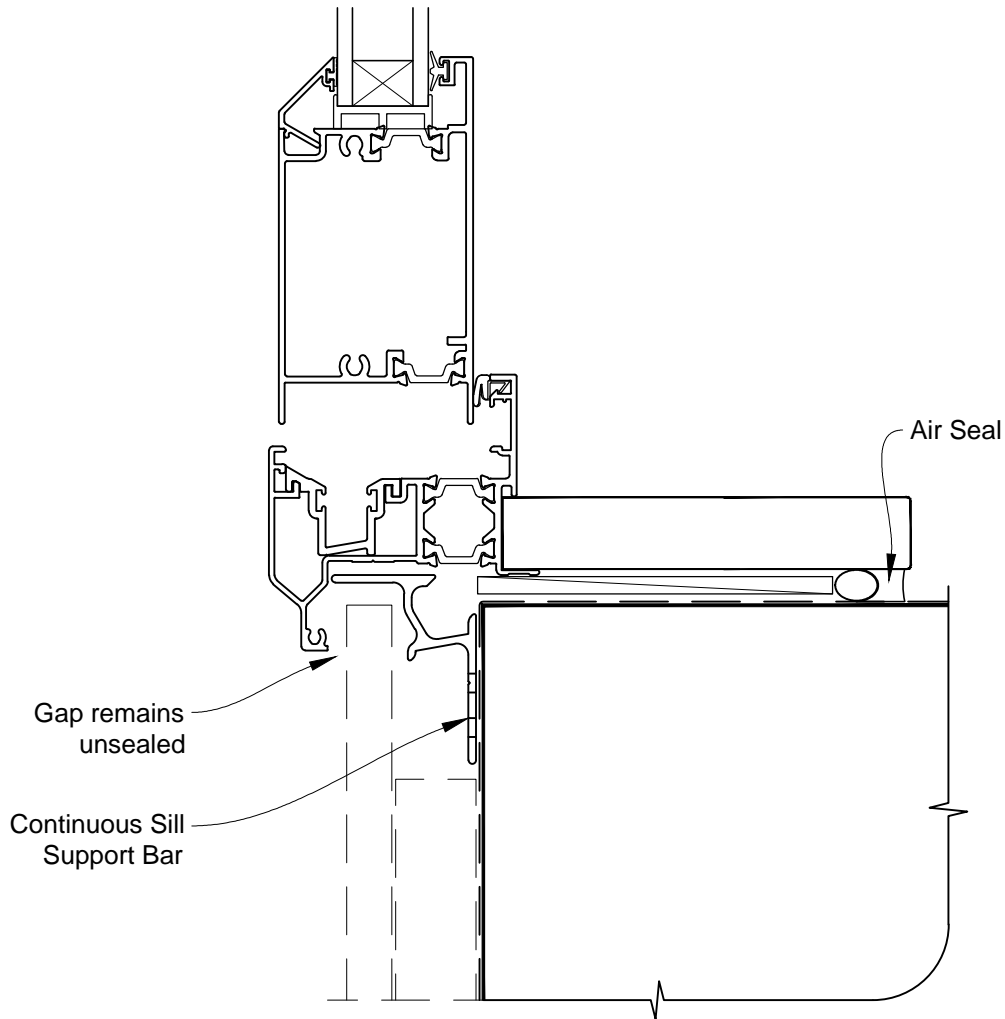

**INSTALLATION DETAIL - FIRST RESIDENTIAL THERMAL HEART
BIFOLD DOOR OPEN OUT ON FLAT SHEET
CAVITY CONSTRUCTION**

Date: 01.03.14

Scale: 1:2

CAD Ref.: FTBDFS-CH

**INSTALLATION DETAIL - FIRST RESIDENTIAL THERMAL HEART
BIFOLD DOOR OPEN OUT ON FLAT SHEET
CAVITY CONSTRUCTION**

Date: 01.03.14

Scale: 1:2

CAD Ref.: FTBDFS-CJ

**INSTALLATION DETAIL - FIRST RESIDENTIAL THERMAL HEART
BIFOLD DOOR OPEN OUT ON FLAT SHEET
CAVITY CONSTRUCTION**

Date: 01.03.14

Scale: 1:2

CAD Ref.: FTBDFS-CS

**INSTALLATION DETAIL - FIRST RESIDENTIAL THERMAL HEART
BIFOLD DOOR OPEN OUT ON FLAT SHEET
DIRECT FIXED CLADDING**