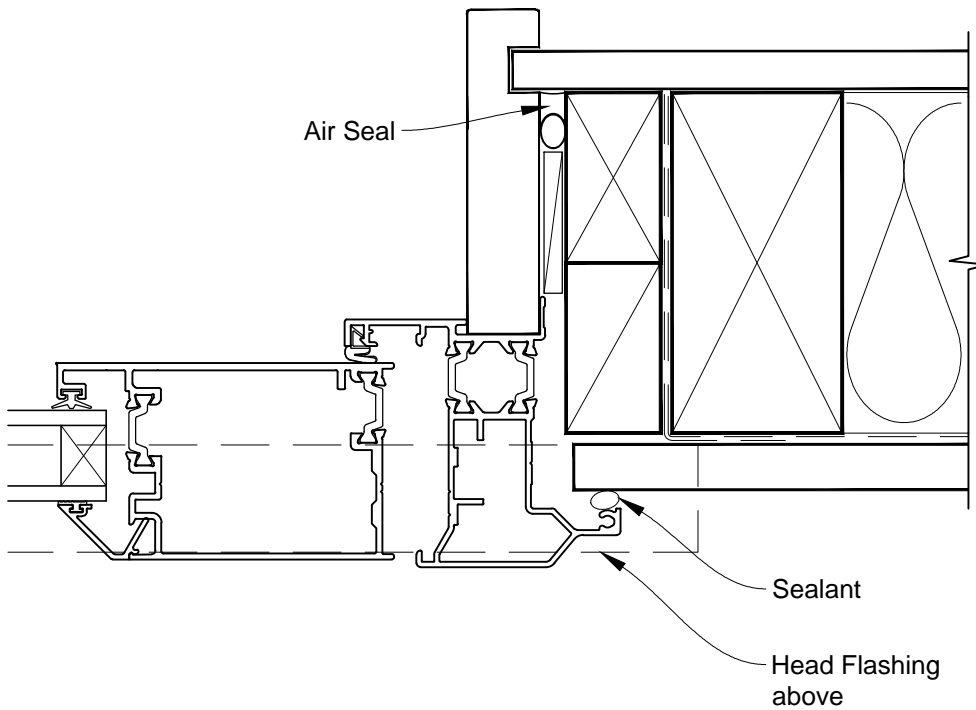

**INSTALLATION DETAIL - FIRST RESIDENTIAL THERMAL HEART
BIFOLD DOOR OPEN OUT ON FLAT SHEET
CAVITY CONSTRUCTION**

Date: 01.03.14

Scale: 1:2

CAD Ref.: FTBDFS-CH

**INSTALLATION DETAIL - FIRST RESIDENTIAL THERMAL HEART
BIFOLD DOOR OPEN OUT ON FLAT SHEET
CAVITY CONSTRUCTION**

Date: 01.03.14

Scale: 1:2

CAD Ref.: FTBDFS-CJ

**INSTALLATION DETAIL - FIRST RESIDENTIAL THERMAL HEART
BIFOLD DOOR OPEN OUT ON FLAT SHEET
CAVITY CONSTRUCTION**

Date: 01.03.14

Scale: 1:2

CAD Ref.: FTBDFS-CS

**INSTALLATION DETAIL - FIRST RESIDENTIAL THERMAL HEART
BIFOLD DOOR OPEN OUT ON FLAT SHEET
DIRECT FIXED CLADDING**

Date: 01.03.14

Scale: 1:2

CAD Ref.: FTBDFS-DH

**INSTALLATION DETAIL - FIRST RESIDENTIAL THERMAL HEART
BIFOLD DOOR OPEN OUT ON FLAT SHEET
DIRECT FIXED CLADDING**

Date: 01.03.14

Scale: 1:2

CAD Ref.: FTBDFS-DJ

**INSTALLATION DETAIL - FIRST RESIDENTIAL THERMAL HEART
BIFOLD DOOR OPEN OUT ON FLAT SHEET
DIRECT FIXED CLADDING**

Date: 01.03.14

Scale: 1:2

CAD Ref.: FTBDFS-DS