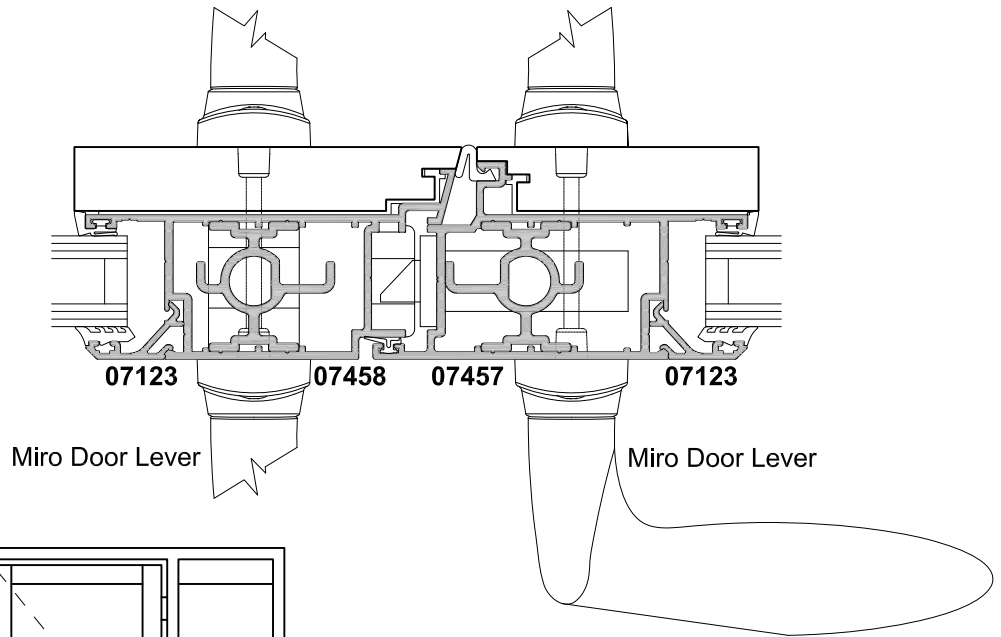

FRENCH DOOR CROSS SECTION

Cad Ref. SHD07-0 Scale 1:2 Date 01.06.11

**SECTION B-B
DIRECT GLAZED**

**SECTION C-C
OPTIONAL
SIGHTLINE ADAPTOR**