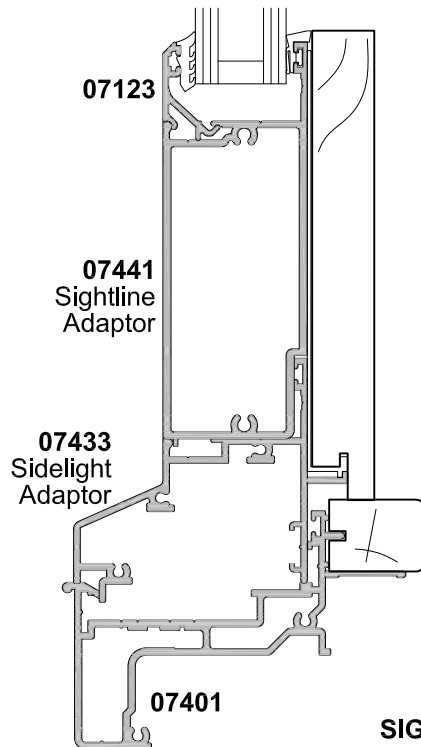

FRENCH DOOR CROSS SECTION

Cad Ref. SHD07-0 Scale 1:2 Date 01.06.11

**SECTION B-B
DIRECT GLAZED**

**SECTION C-C
OPTIONAL
SIGHTLINE ADAPTOR**