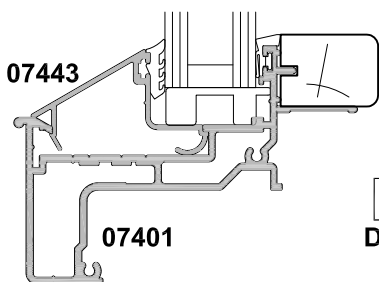

FRENCH DOOR CROSS SECTION

Cad Ref. SHD07-0 Scale 1:2 Date 01.06.11

**SECTION B-B
DIRECT GLAZED**

**SECTION C-C
OPTIONAL
SIGHTLINE ADAPTOR**