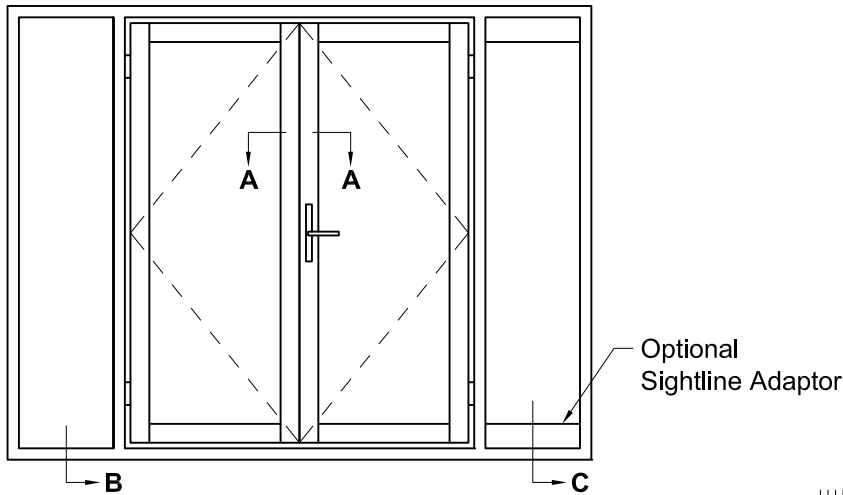

FRENCH DOOR CROSS SECTION

Cad Ref. SHD07-0 Scale 1:2 Date 01.06.11

**SECTION B-B
DIRECT GLAZED**

**SECTION C-C
OPTIONAL
SIGHTLINE ADAPTOR**