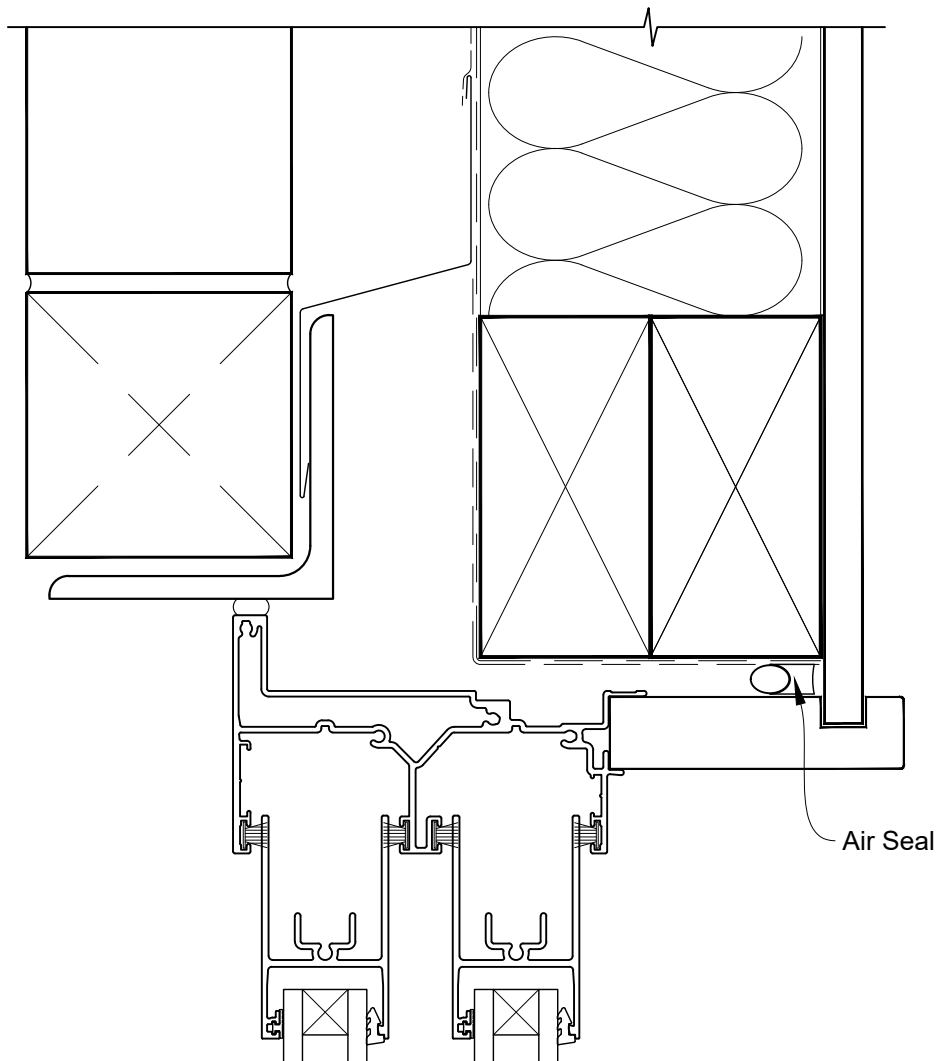

**INSTALLATION DETAIL - FIRST RESIDENTIAL
TWIN SLIDER WINDOW ON BRICK VENEER
CAVITY CONSTRUCTION**

Date: 01.04.19

Scale: 1:2

CAD Ref.: FRTWBV-CSH

**INSTALLATION DETAIL - FIRST RESIDENTIAL
TWIN SLIDER WINDOW ON BRICK VENEER
CAVITY CONSTRUCTION**

Date: 01.04.19

Scale: 1:2

CAD Ref.: FRTWBV-CSJ

**INSTALLATION DETAIL - FIRST RESIDENTIAL
TWIN SLIDER WINDOW ON BRICK VENEER
CAVITY CONSTRUCTION**

Date: 01.04.19

Scale: 1:2

CAD Ref.: FRTWBV-CSS