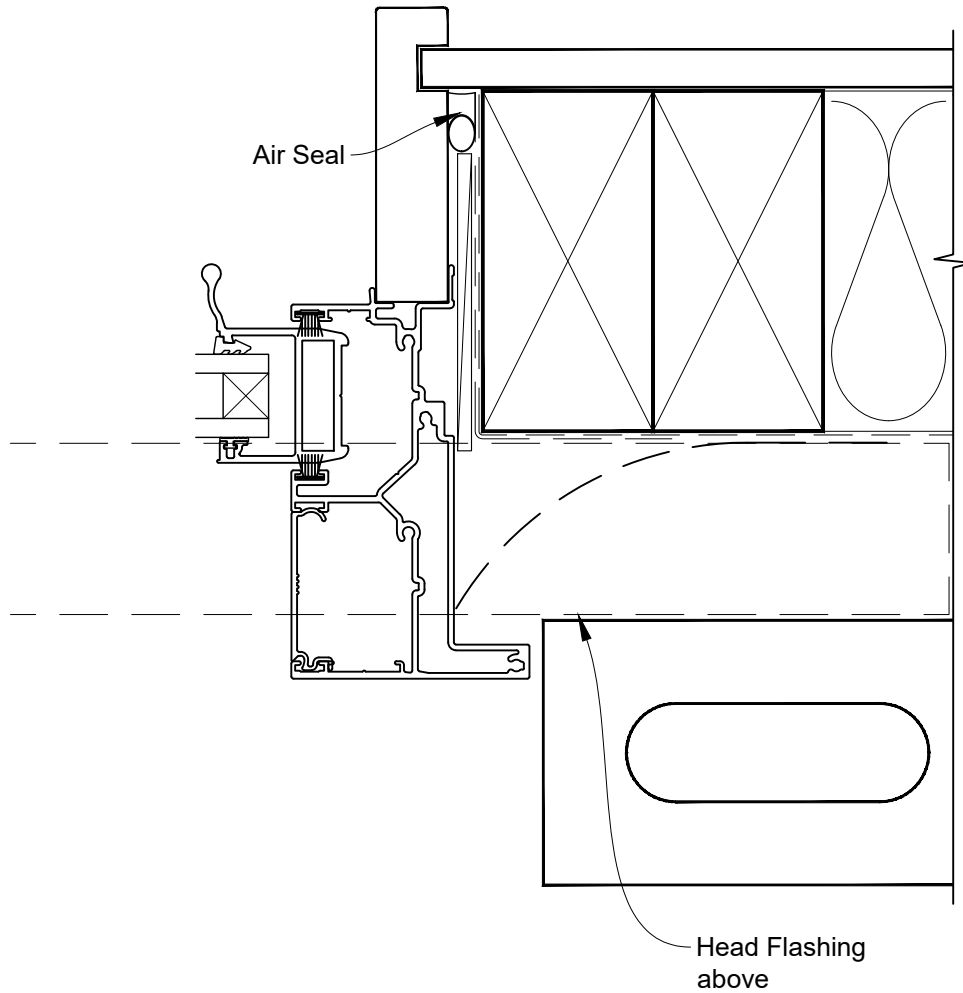

**INSTALLATION DETAIL - FIRST RESIDENTIAL
TWIN SLIDER WINDOW ON BRICK VENEER
CAVITY CONSTRUCTION**

Date: 01.04.19

Scale: 1:2

CAD Ref.: FRTWBV-CSH

**INSTALLATION DETAIL - FIRST RESIDENTIAL
TWIN SLIDER WINDOW ON BRICK VENEER
CAVITY CONSTRUCTION**

Date: 01.04.19

Scale: 1:2

CAD Ref.: FRTWBV-CSJ

**INSTALLATION DETAIL - FIRST RESIDENTIAL
TWIN SLIDER WINDOW ON BRICK VENEER
CAVITY CONSTRUCTION**

Date: 01.04.19

Scale: 1:2

CAD Ref.: FRTWBV-CSS