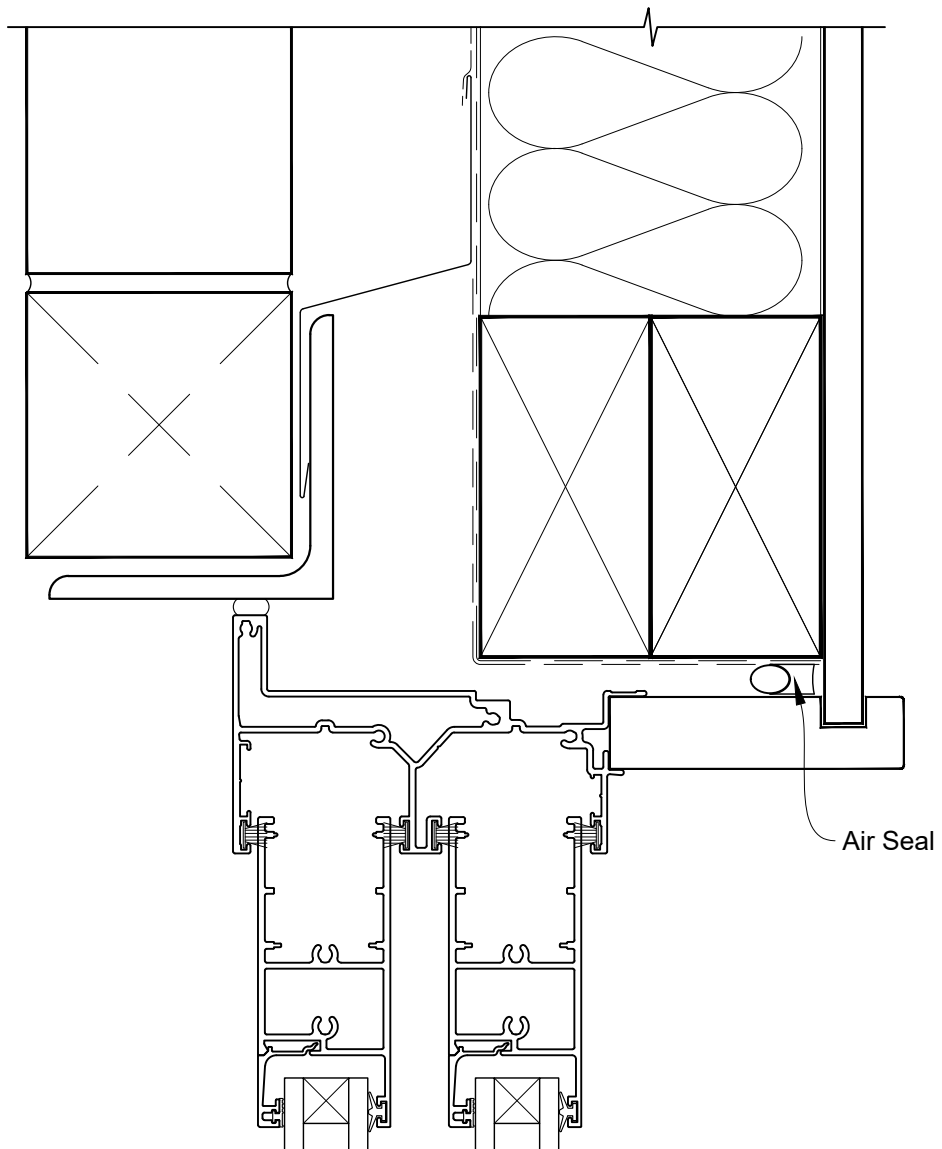

**INSTALLATION DETAIL - FIRST RESIDENTIAL  
TWIN SLIDER DOOR ON BRICK VENEER  
CAVITY CONSTRUCTION**

Date: 01.04.19

Scale: 1:2

CAD Ref.: FRTSBV-CSH

**INSTALLATION DETAIL - FIRST RESIDENTIAL  
TWIN SLIDER DOOR ON BRICK VENEER  
CAVITY CONSTRUCTION**

Date: 01.04.19

Scale: 1:2

CAD Ref.: FRTSBV-CSJ

**INSTALLATION DETAIL - FIRST RESIDENTIAL  
TWIN SLIDER DOOR ON BRICK VENEER  
CAVITY CONSTRUCTION**

Date: 01.04.19

Scale: 1:2

CAD Ref.: FRTSBV-CSS