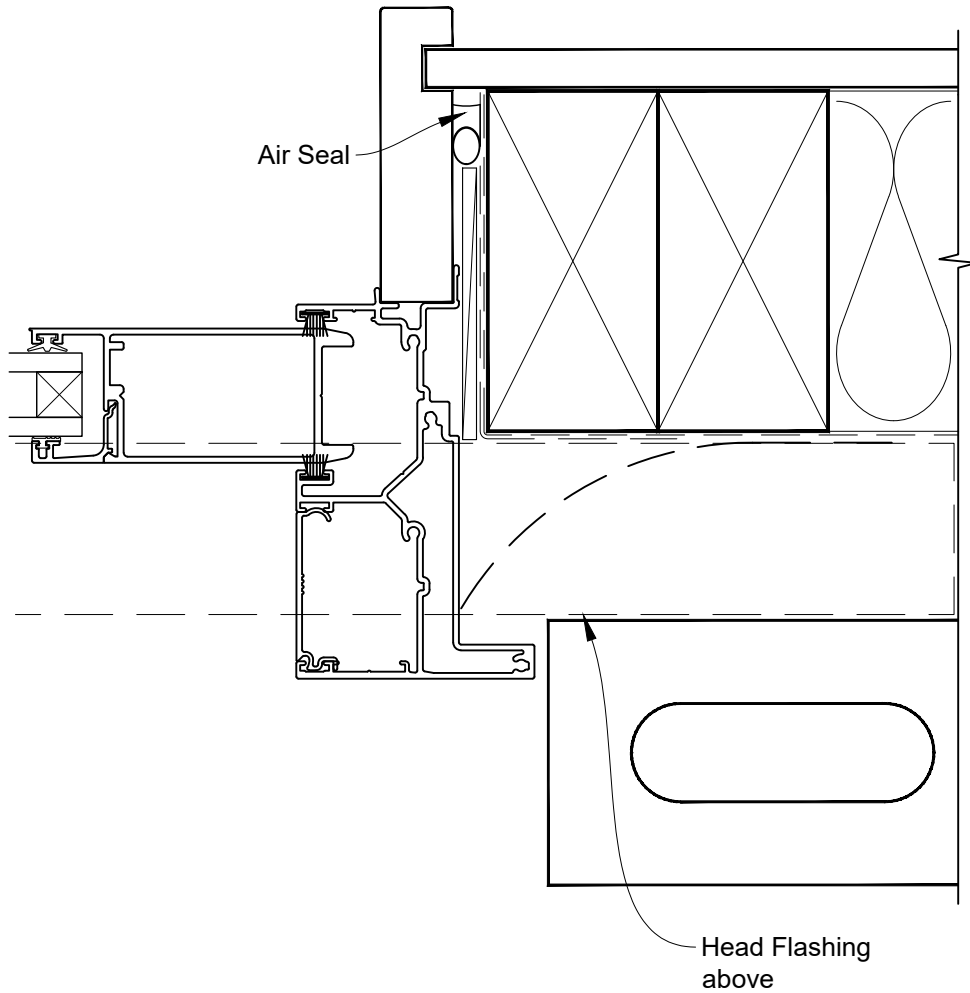

**INSTALLATION DETAIL - FIRST RESIDENTIAL  
TWIN SLIDER DOOR ON BRICK VENEER  
CAVITY CONSTRUCTION**

Date: 01.04.19

Scale: 1:2

CAD Ref.: FRTSBV-CSH

**INSTALLATION DETAIL - FIRST RESIDENTIAL  
TWIN SLIDER DOOR ON BRICK VENEER  
CAVITY CONSTRUCTION**

Date: 01.04.19

Scale: 1:2

CAD Ref.: FRTSBV-CSJ

**INSTALLATION DETAIL - FIRST RESIDENTIAL  
TWIN SLIDER DOOR ON BRICK VENEER  
CAVITY CONSTRUCTION**

Date: 01.04.19

Scale: 1:2

CAD Ref.: FRTSBV-CSS