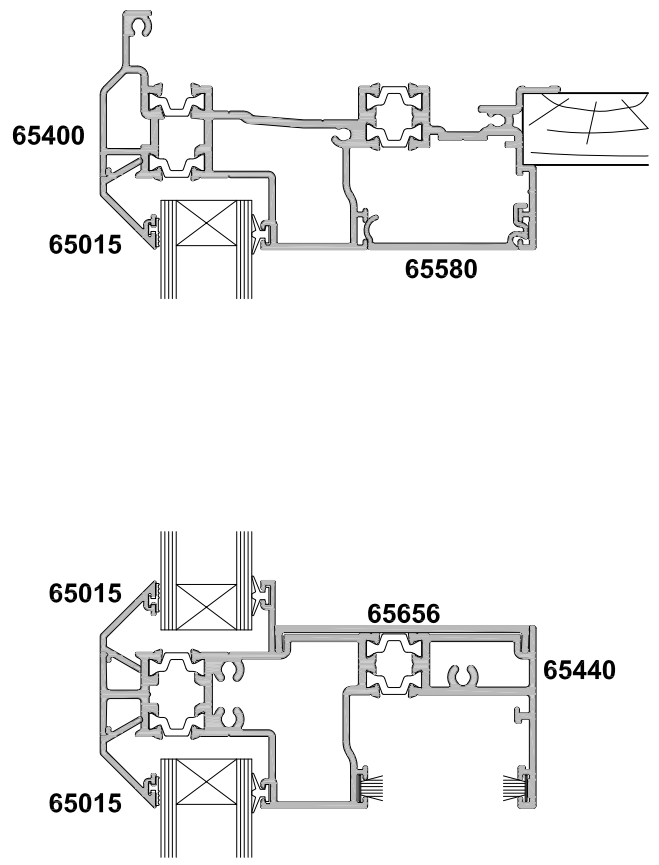

**FIRST THERMAL HEART
SLIDING WINDOW
TWO PANEL SF WITH OVERLIGHT OPTION**

CROSS SECTION

Date 30.01.18 Scale 1:2

SECTION A-A

SECTION B-B