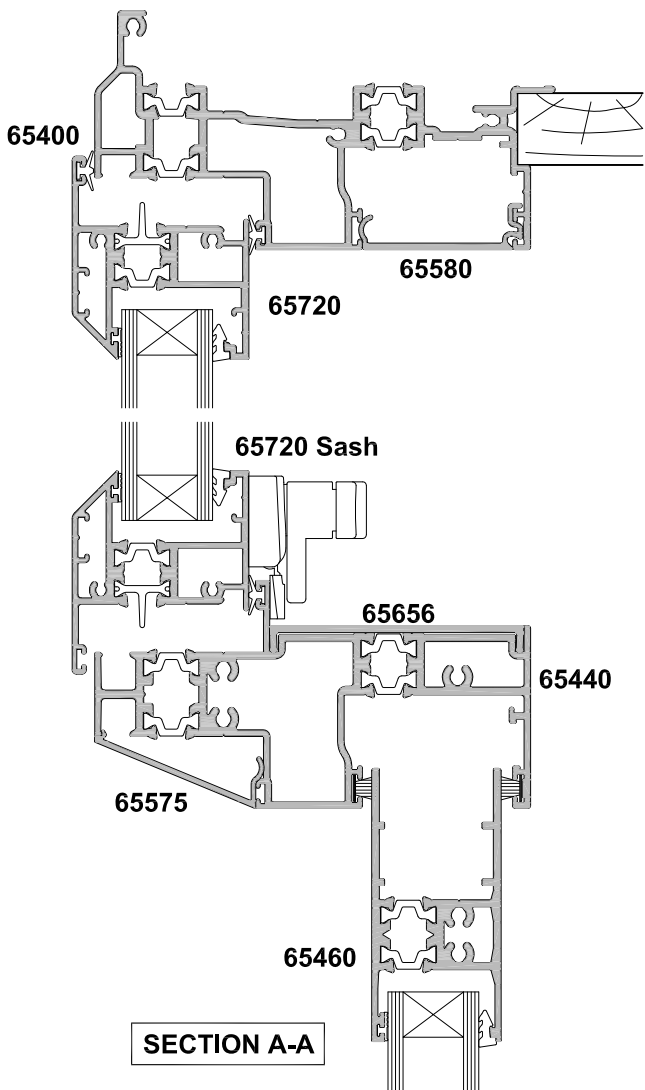

**FIRST THERMAL HEART
SLIDING WINDOW
TWO PANEL SF WITH OVERLIGHT OPTION**

CROSS SECTION

Date 30.01.18 Scale 1:2

SECTION A-A

SECTION B-B