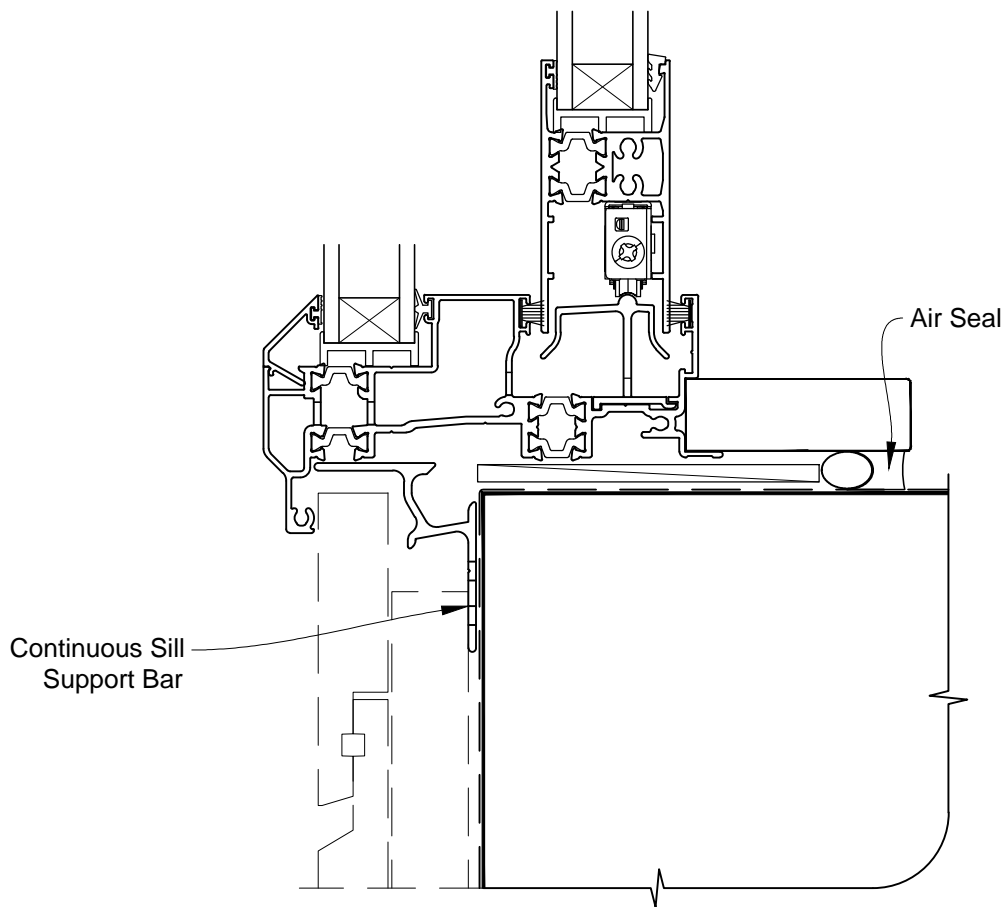

**INSTALLATION DETAIL - FIRST RESIDENTIAL THERMAL HEART  
SLIDING WINDOW ON RUSTICATED WEATHERBOARD  
CAVITY CONSTRUCTION**

Date: 01.03.14

Scale: 1:2

CAD Ref.: FTSWRW-CH

**INSTALLATION DETAIL - FIRST RESIDENTIAL THERMAL HEART  
SLIDING WINDOW ON RUSTICATED WEATHERBOARD  
CAVITY CONSTRUCTION**

Date: 01.03.14

Scale: 1:2

CAD Ref.: FTSWRW-CJ

**INSTALLATION DETAIL - FIRST RESIDENTIAL THERMAL HEART  
SLIDING WINDOW ON RUSTICATED WEATHERBOARD  
CAVITY CONSTRUCTION**

Date: 01.03.14

Scale: 1:2

CAD Ref.: FTSWRW-CS

**INSTALLATION DETAIL - FIRST RESIDENTIAL THERMAL HEART  
SLIDING WINDOW ON RUSTICATED WEATHERBOARD  
CAVITY CONSTRUCTION**

Date: 01.03.14

Scale: 1:2

CAD Ref.: FTSWRW-CS2

**INSTALLATION DETAIL - FIRST RESIDENTIAL THERMAL HEART  
SLIDING WINDOW ON RUSTICATED WEATHERBOARD  
DIRECT FIXED CLADDING**