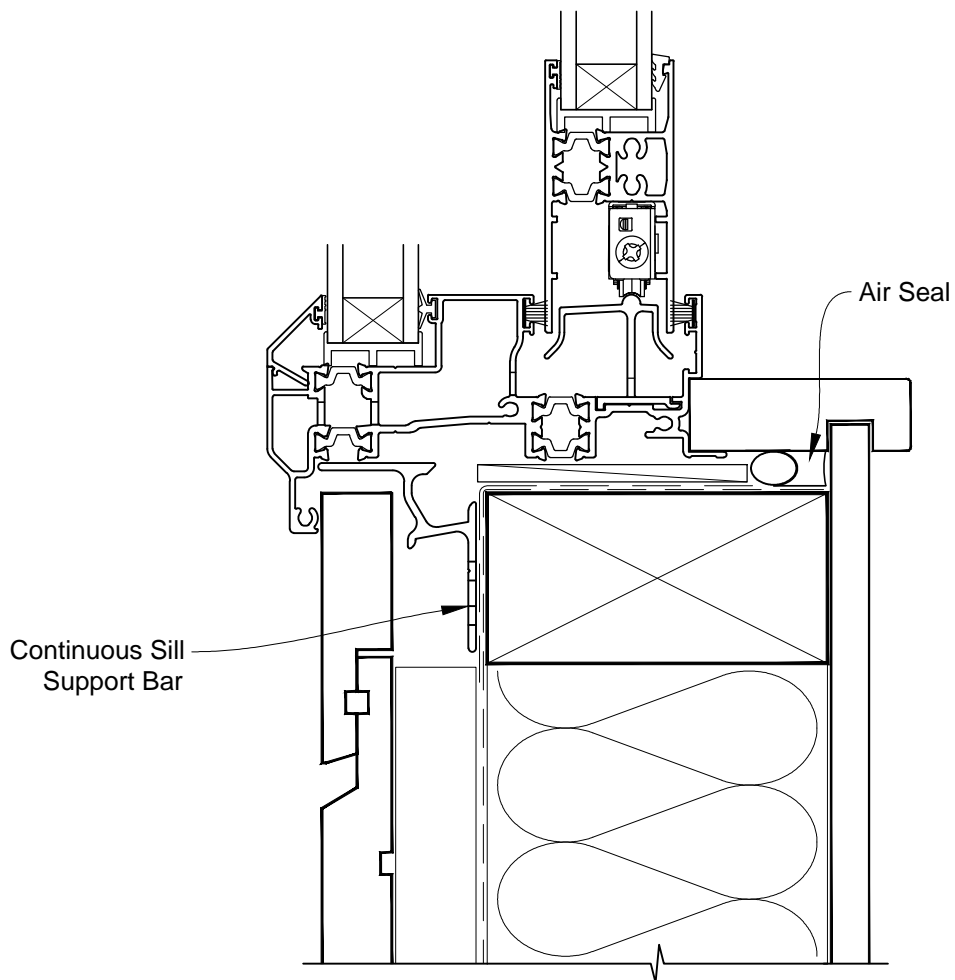

**INSTALLATION DETAIL - FIRST RESIDENTIAL THERMAL HEART  
SLIDING WINDOW ON RUSTICATED WEATHERBOARD  
CAVITY CONSTRUCTION**

Date: 01.03.14

Scale: 1:2

CAD Ref.: FTSWRW-CH

**INSTALLATION DETAIL - FIRST RESIDENTIAL THERMAL HEART  
SLIDING WINDOW ON RUSTICATED WEATHERBOARD  
CAVITY CONSTRUCTION**

Date: 01.03.14

Scale: 1:2

CAD Ref.: FTSWRW-CJ

**INSTALLATION DETAIL - FIRST RESIDENTIAL THERMAL HEART  
SLIDING WINDOW ON RUSTICATED WEATHERBOARD  
CAVITY CONSTRUCTION**

Date: 01.03.14

Scale: 1:2

CAD Ref.: FTSWRW-CS

**INSTALLATION DETAIL - FIRST RESIDENTIAL THERMAL HEART  
SLIDING WINDOW ON RUSTICATED WEATHERBOARD  
CAVITY CONSTRUCTION**

Date: 01.03.14

Scale: 1:2

CAD Ref.: FTSWRW-CS2

**INSTALLATION DETAIL - FIRST RESIDENTIAL THERMAL HEART  
SLIDING WINDOW ON RUSTICATED WEATHERBOARD  
DIRECT FIXED CLADDING**