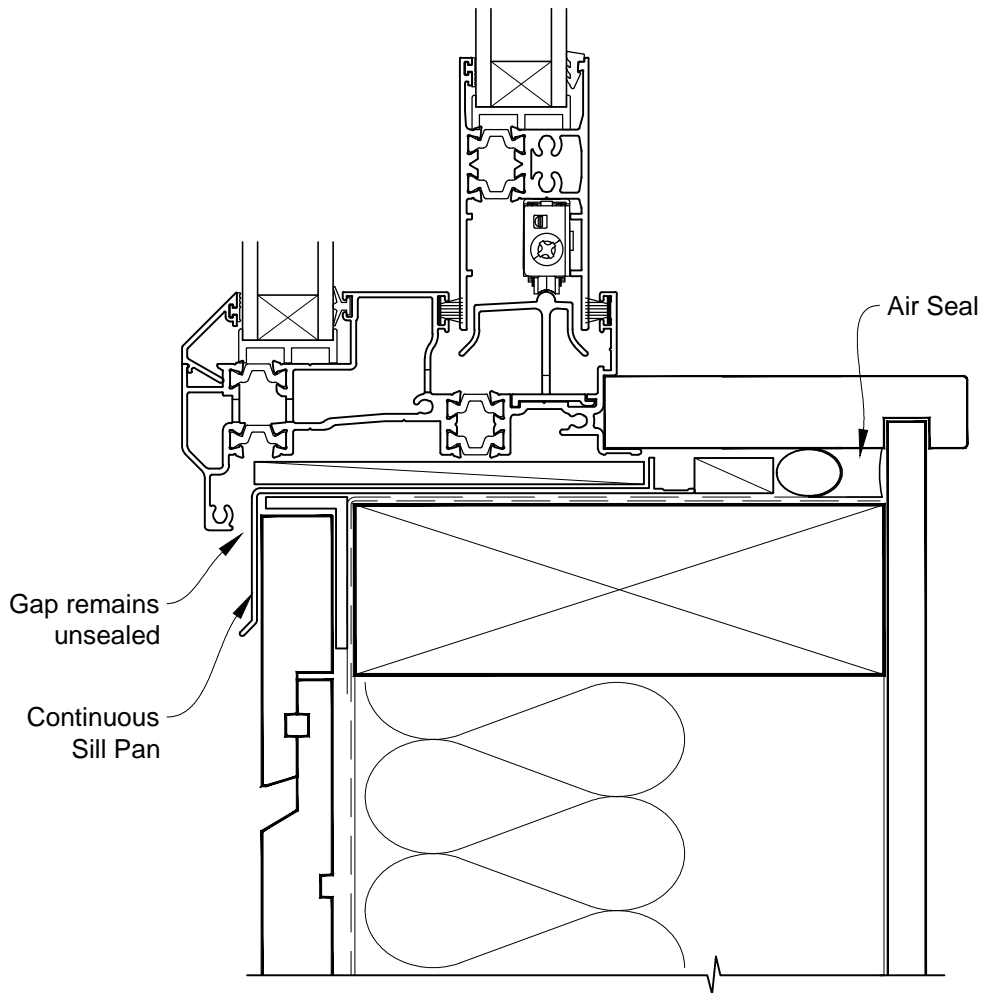

**INSTALLATION DETAIL - FIRST RESIDENTIAL THERMAL HEART  
SLIDING WINDOW ON RUSTICATED WEATHERBOARD  
CAVITY CONSTRUCTION**

Date: 01.03.14

Scale: 1:2

CAD Ref.: FTSWRW-CS2

**INSTALLATION DETAIL - FIRST RESIDENTIAL THERMAL HEART  
SLIDING WINDOW ON RUSTICATED WEATHERBOARD  
DIRECT FIXED CLADDING**

Date: 01.03.14

Scale: 1:2

CAD Ref.: FTSWRW-DH

**INSTALLATION DETAIL - FIRST RESIDENTIAL THERMAL HEART  
SLIDING WINDOW ON RUSTICATED WEATHERBOARD  
DIRECT FIXED CLADDING**

Date: 01.03.14

Scale: 1:2

CAD Ref.: FTSWRW-DJ

**INSTALLATION DETAIL - FIRST RESIDENTIAL THERMAL HEART  
SLIDING WINDOW ON RUSTICATED WEATHERBOARD  
DIRECT FIXED CLADDING**

Date: 01.03.14

Scale: 1:2

CAD Ref.: FTSWRW-DS

**INSTALLATION DETAIL - FIRST RESIDENTIAL THERMAL HEART  
SLIDING WINDOW ON RUSTICATED WEATHERBOARD  
DIRECT FIXED CLADDING**