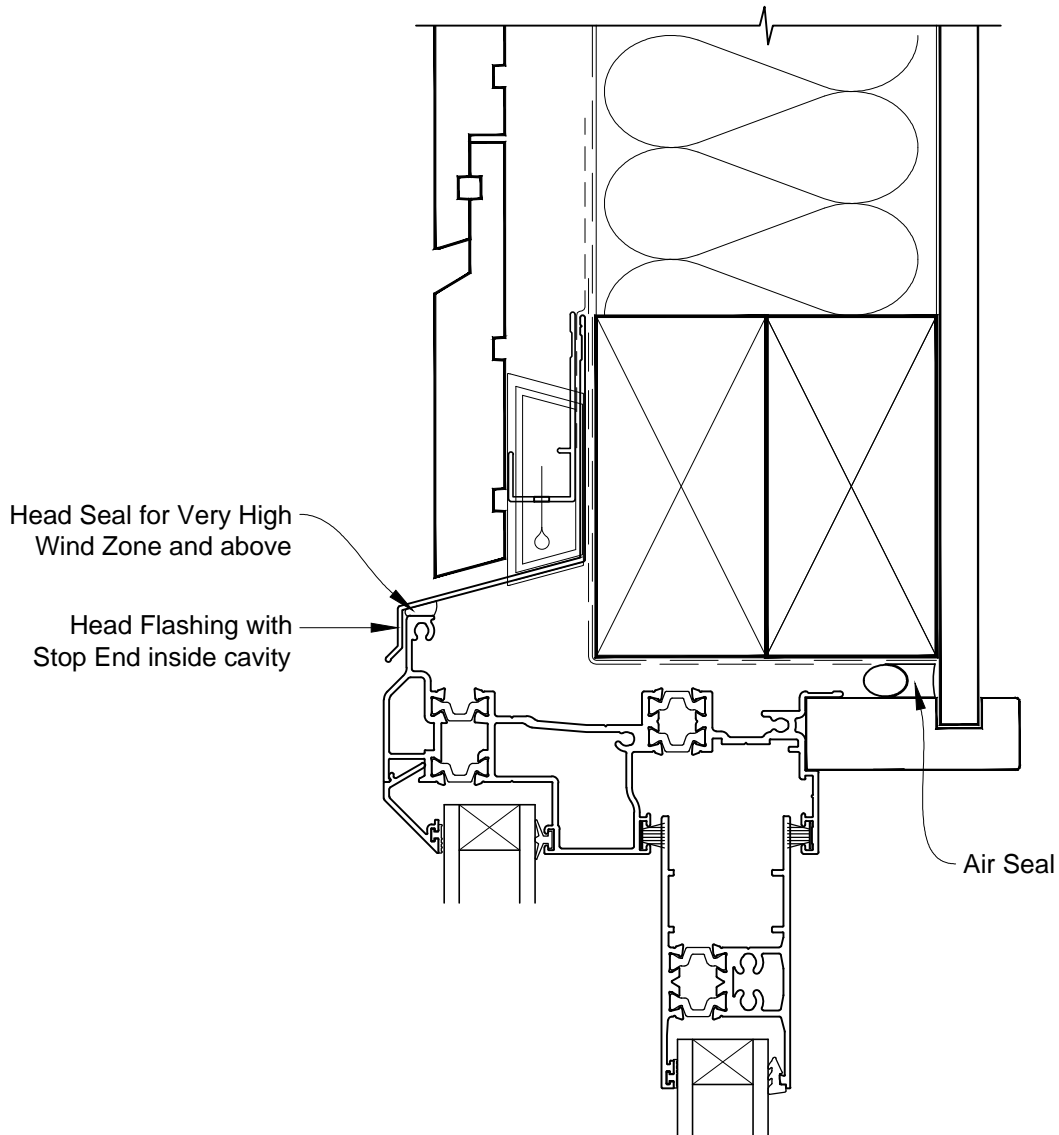

**INSTALLATION DETAIL - FIRST RESIDENTIAL THERMAL HEART  
SLIDING WINDOW ON RUSTICATED WEATHERBOARD  
CAVITY CONSTRUCTION**

Date: 01.03.14

Scale: 1:2

CAD Ref.: FTSWRW-CH

**INSTALLATION DETAIL - FIRST RESIDENTIAL THERMAL HEART  
SLIDING WINDOW ON RUSTICATED WEATHERBOARD  
CAVITY CONSTRUCTION**

Date: 01.03.14

Scale: 1:2

CAD Ref.: FTSWRW-CJ

**INSTALLATION DETAIL - FIRST RESIDENTIAL THERMAL HEART  
SLIDING WINDOW ON RUSTICATED WEATHERBOARD  
CAVITY CONSTRUCTION**

Date: 01.03.14

Scale: 1:2

CAD Ref.: FTSWRW-CS