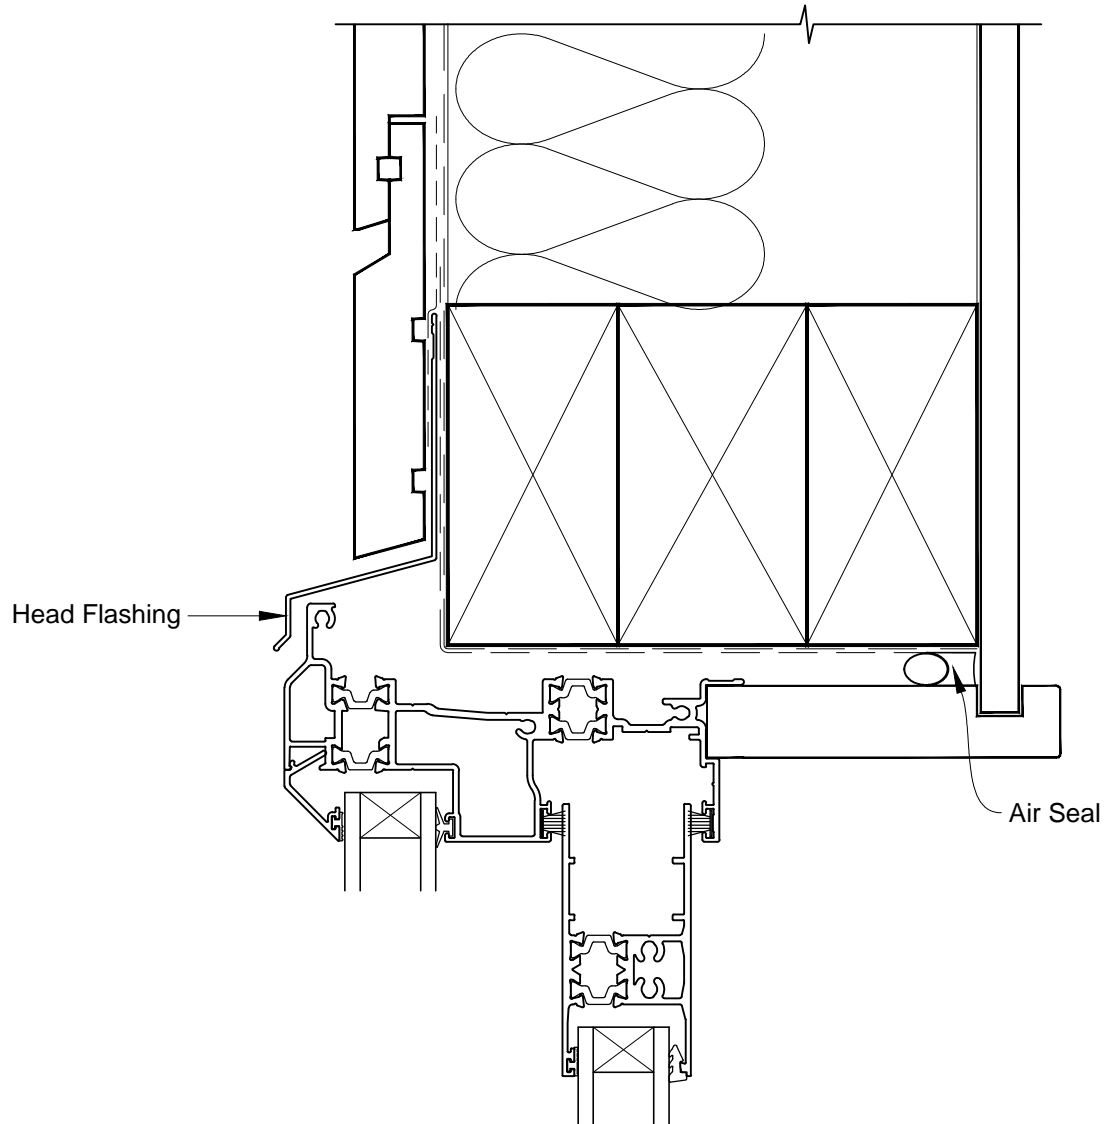

**INSTALLATION DETAIL - FIRST RESIDENTIAL THERMAL HEART  
SLIDING WINDOW ON RUSTICATED WEATHERBOARD  
CAVITY CONSTRUCTION**

Date: 01.03.14

Scale: 1:2

CAD Ref.: FTSWRW-CH

**INSTALLATION DETAIL - FIRST RESIDENTIAL THERMAL HEART  
SLIDING WINDOW ON RUSTICATED WEATHERBOARD  
CAVITY CONSTRUCTION**

Date: 01.03.14

Scale: 1:2

CAD Ref.: FTSWRW-CJ

**INSTALLATION DETAIL - FIRST RESIDENTIAL THERMAL HEART  
SLIDING WINDOW ON RUSTICATED WEATHERBOARD  
CAVITY CONSTRUCTION**

Date: 01.03.14

Scale: 1:2

CAD Ref.: FTSWRW-CS

**INSTALLATION DETAIL - FIRST RESIDENTIAL THERMAL HEART  
SLIDING WINDOW ON RUSTICATED WEATHERBOARD  
CAVITY CONSTRUCTION**

Date: 01.03.14

Scale: 1:2

CAD Ref.: FTSWRW-CS2

**INSTALLATION DETAIL - FIRST RESIDENTIAL THERMAL HEART  
SLIDING WINDOW ON RUSTICATED WEATHERBOARD  
DIRECT FIXED CLADDING**

Date: 01.03.14

Scale: 1:2

CAD Ref.: FTSWRW-DH

**INSTALLATION DETAIL - FIRST RESIDENTIAL THERMAL HEART  
SLIDING WINDOW ON RUSTICATED WEATHERBOARD  
DIRECT FIXED CLADDING**

Date: 01.03.14

Scale: 1:2

CAD Ref.: FTSWRW-DJ