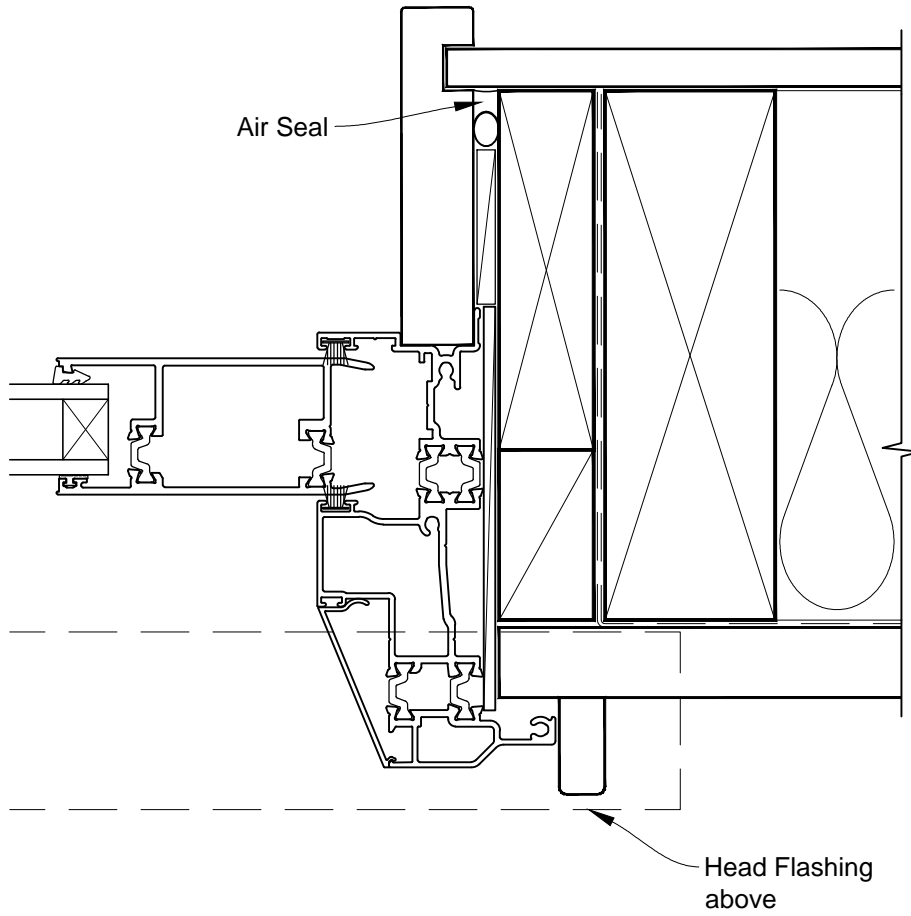

**INSTALLATION DETAIL - FIRST RESIDENTIAL THERMAL HEART  
SLIDING WINDOW ON RUSTICATED WEATHERBOARD  
CAVITY CONSTRUCTION**

Date: 01.03.14

Scale: 1:2

CAD Ref.: FTSWRW-CS2

**INSTALLATION DETAIL - FIRST RESIDENTIAL THERMAL HEART  
SLIDING WINDOW ON RUSTICATED WEATHERBOARD  
DIRECT FIXED CLADDING**

Date: 01.03.14

Scale: 1:2

CAD Ref.: FTSWRW-DH

**INSTALLATION DETAIL - FIRST RESIDENTIAL THERMAL HEART  
SLIDING WINDOW ON RUSTICATED WEATHERBOARD  
DIRECT FIXED CLADDING**

Date: 01.03.14

Scale: 1:2

CAD Ref.: FTSWRW-DJ

**INSTALLATION DETAIL - FIRST RESIDENTIAL THERMAL HEART  
SLIDING WINDOW ON RUSTICATED WEATHERBOARD  
DIRECT FIXED CLADDING**

Date: 01.03.14

Scale: 1:2

CAD Ref.: FTSWRW-DS

**INSTALLATION DETAIL - FIRST RESIDENTIAL THERMAL HEART  
SLIDING WINDOW ON RUSTICATED WEATHERBOARD  
DIRECT FIXED CLADDING**