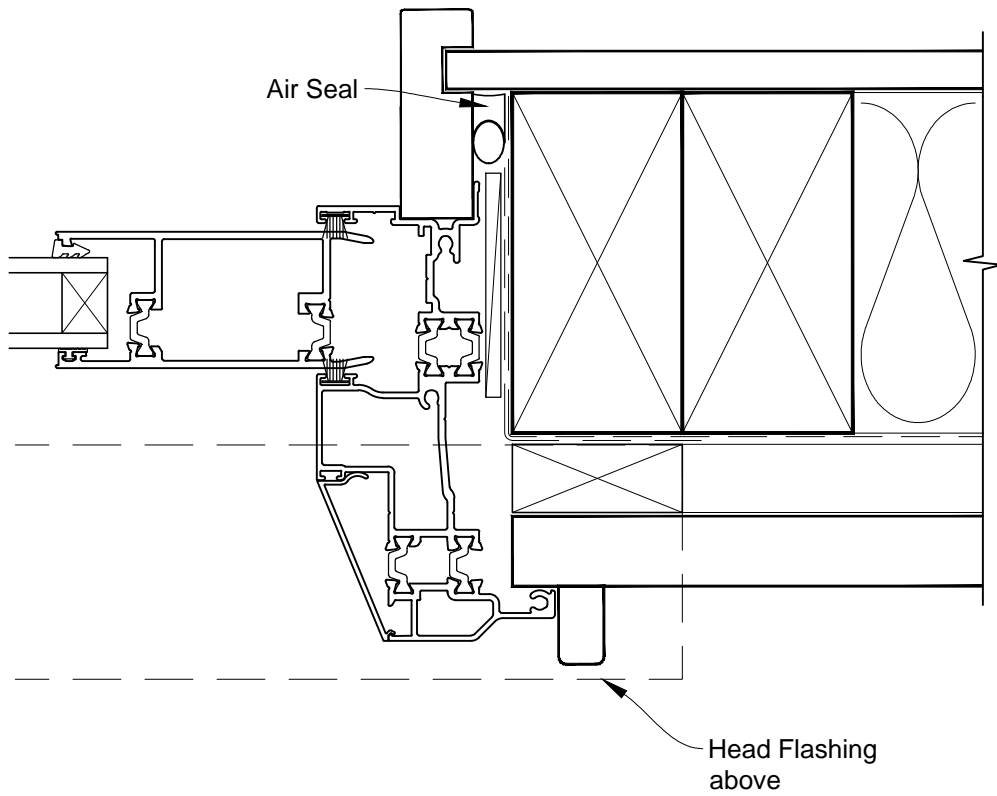

**INSTALLATION DETAIL - FIRST RESIDENTIAL THERMAL HEART  
SLIDING WINDOW ON RUSTICATED WEATHERBOARD  
CAVITY CONSTRUCTION**

Date: 01.03.14

Scale: 1:2

CAD Ref.: FTSWRW-CH

**INSTALLATION DETAIL - FIRST RESIDENTIAL THERMAL HEART  
SLIDING WINDOW ON RUSTICATED WEATHERBOARD  
CAVITY CONSTRUCTION**

Date: 01.03.14

Scale: 1:2

CAD Ref.: FTSWRW-CJ

**INSTALLATION DETAIL - FIRST RESIDENTIAL THERMAL HEART  
SLIDING WINDOW ON RUSTICATED WEATHERBOARD  
CAVITY CONSTRUCTION**

Date: 01.03.14

Scale: 1:2

CAD Ref.: FTSWRW-CS

**INSTALLATION DETAIL - FIRST RESIDENTIAL THERMAL HEART  
SLIDING WINDOW ON RUSTICATED WEATHERBOARD  
CAVITY CONSTRUCTION**

Date: 01.03.14

Scale: 1:2

CAD Ref.: FTSWRW-CS2

**INSTALLATION DETAIL - FIRST RESIDENTIAL THERMAL HEART  
SLIDING WINDOW ON RUSTICATED WEATHERBOARD  
DIRECT FIXED CLADDING**