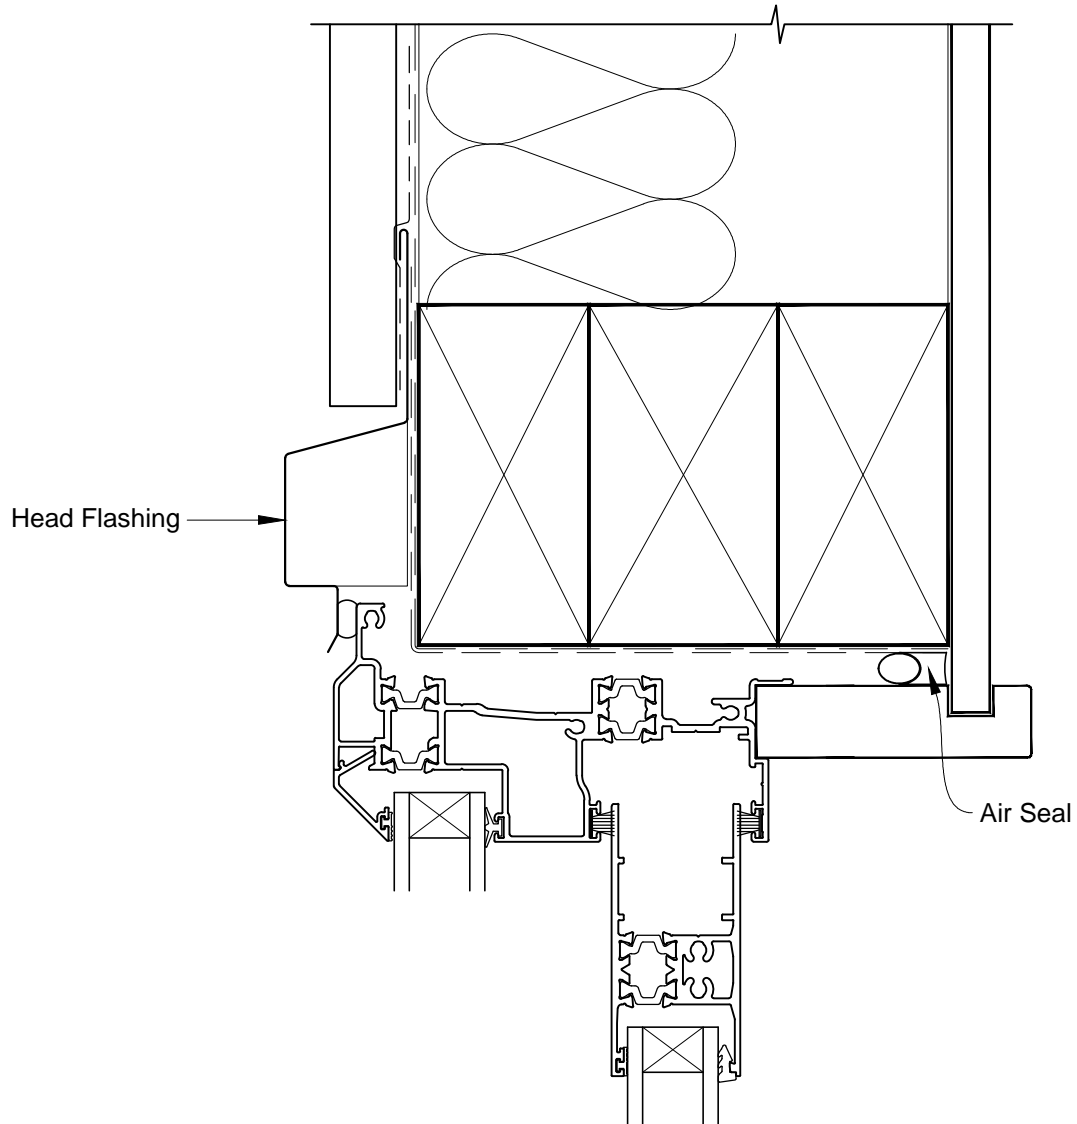

**INSTALLATION DETAIL - FIRST RESIDENTIAL THERMAL HEART
SLIDING DOOR ON PROFILE METAL
CAVITY CONSTRUCTION**

Date: 01.03.14

Scale: 1:2

CAD Ref.: FTSDPM-CH

**INSTALLATION DETAIL - FIRST RESIDENTIAL THERMAL HEART
SLIDING DOOR ON PROFILE METAL
CAVITY CONSTRUCTION**

Date: 01.03.14

Scale: 1:2

CAD Ref.: FTSDPM-CJ

**INSTALLATION DETAIL - FIRST RESIDENTIAL THERMAL HEART
SLIDING DOOR ON PROFILE METAL
CAVITY CONSTRUCTION**

Date: 01.03.14

Scale: 1:2

CAD Ref.: FTSDPM-CS

**INSTALLATION DETAIL - FIRST RESIDENTIAL THERMAL HEART
SLIDING DOOR ON PROFILE METAL
DIRECT FIXED CLADDING**

Date: 01.03.14

Scale: 1:2

CAD Ref.: FTSDPM-DH

**INSTALLATION DETAIL - FIRST RESIDENTIAL THERMAL HEART
SLIDING DOOR ON PROFILE METAL
DIRECT FIXED CLADDING**

Date: 01.03.14

Scale: 1:2

CAD Ref.: FTSDPM-DJ

**INSTALLATION DETAIL - FIRST RESIDENTIAL THERMAL HEART
SLIDING DOOR ON PROFILE METAL
DIRECT FIXED CLADDING**