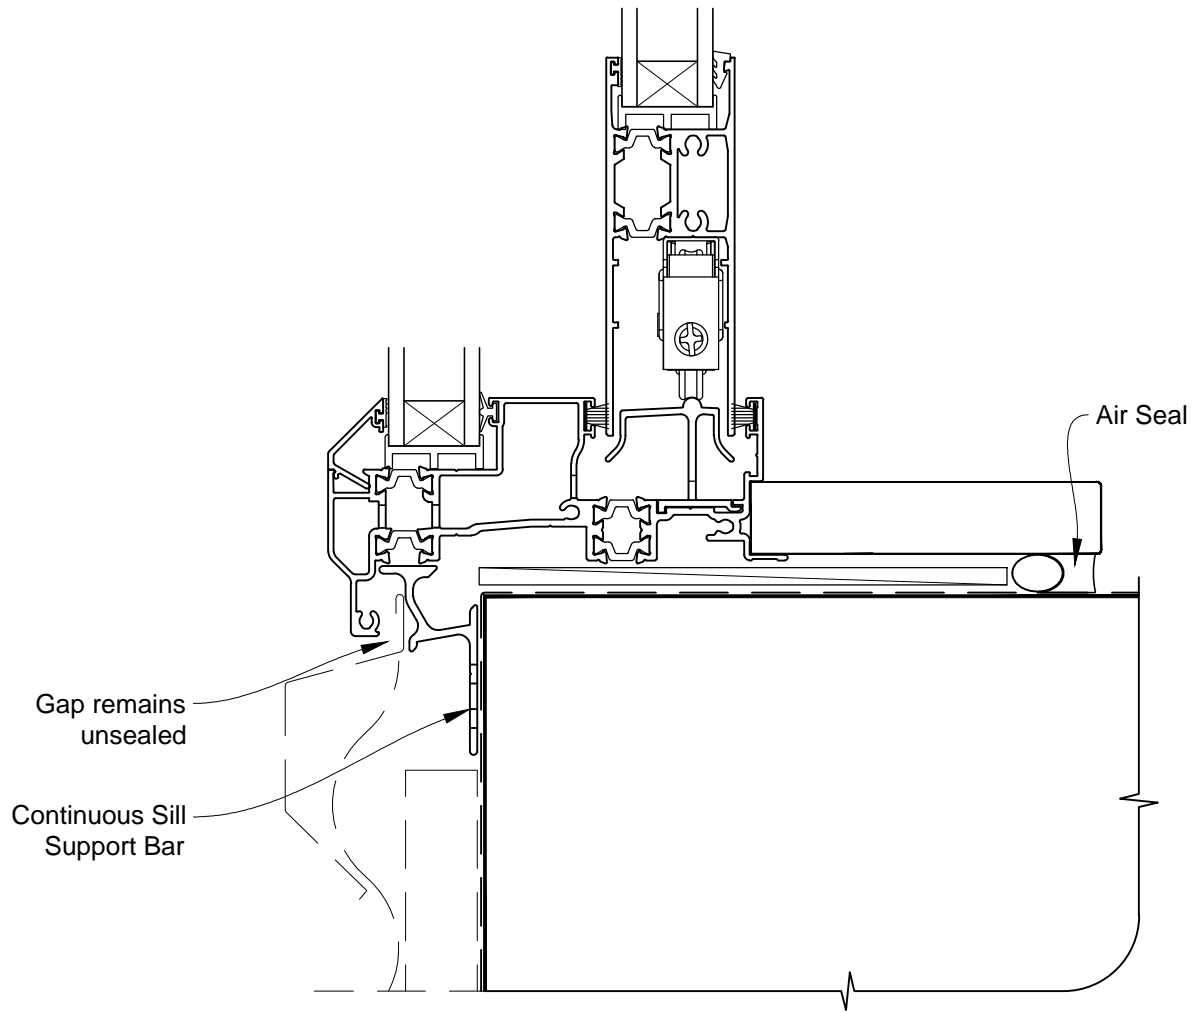

**INSTALLATION DETAIL - FIRST RESIDENTIAL THERMAL HEART
SLIDING DOOR ON PROFILE METAL
CAVITY CONSTRUCTION**

Date: 01.03.14

Scale: 1:2

CAD Ref.: FTSDPM-CH

**INSTALLATION DETAIL - FIRST RESIDENTIAL THERMAL HEART
SLIDING DOOR ON PROFILE METAL
CAVITY CONSTRUCTION**

Date: 01.03.14

Scale: 1:2

CAD Ref.: FTSDPM-CJ

**INSTALLATION DETAIL - FIRST RESIDENTIAL THERMAL HEART
SLIDING DOOR ON PROFILE METAL
CAVITY CONSTRUCTION**

Date: 01.03.14

Scale: 1:2

CAD Ref.: FTSDPM-CS

**INSTALLATION DETAIL - FIRST RESIDENTIAL THERMAL HEART
SLIDING DOOR ON PROFILE METAL
DIRECT FIXED CLADDING**

Date: 01.03.14

Scale: 1:2

CAD Ref.: FTSDPM-DH

**INSTALLATION DETAIL - FIRST RESIDENTIAL THERMAL HEART
SLIDING DOOR ON PROFILE METAL
DIRECT FIXED CLADDING**

Date: 01.03.14

Scale: 1:2

CAD Ref.: FTSDPM-DJ

**INSTALLATION DETAIL - FIRST RESIDENTIAL THERMAL HEART
SLIDING DOOR ON PROFILE METAL
DIRECT FIXED CLADDING**

Date: 01.03.14

Scale: 1:2

CAD Ref.: FTSDPM-DS