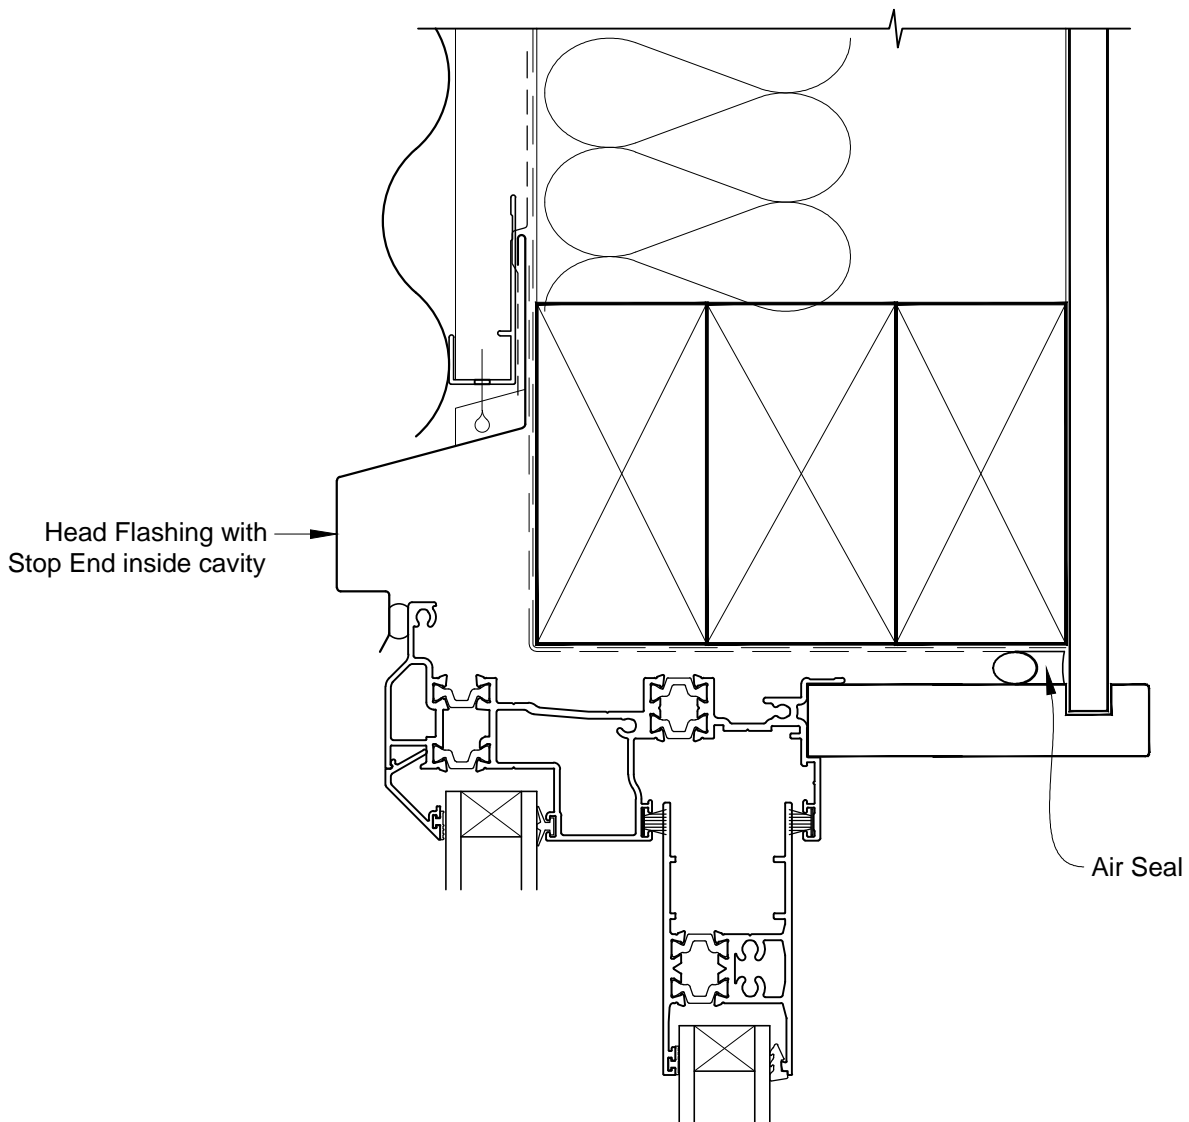

**INSTALLATION DETAIL - FIRST RESIDENTIAL THERMAL HEART
SLIDING DOOR ON PROFILE METAL
CAVITY CONSTRUCTION**

Date: 01.03.14

Scale: 1:2

CAD Ref.: FTSDPM-CH

**INSTALLATION DETAIL - FIRST RESIDENTIAL THERMAL HEART
SLIDING DOOR ON PROFILE METAL
CAVITY CONSTRUCTION**

Date: 01.03.14

Scale: 1:2

CAD Ref.: FTSDPM-CJ

**INSTALLATION DETAIL - FIRST RESIDENTIAL THERMAL HEART
SLIDING DOOR ON PROFILE METAL
CAVITY CONSTRUCTION**

Date: 01.03.14

Scale: 1:2

CAD Ref.: FTSDPM-CS

**INSTALLATION DETAIL - FIRST RESIDENTIAL THERMAL HEART
SLIDING DOOR ON PROFILE METAL
DIRECT FIXED CLADDING**