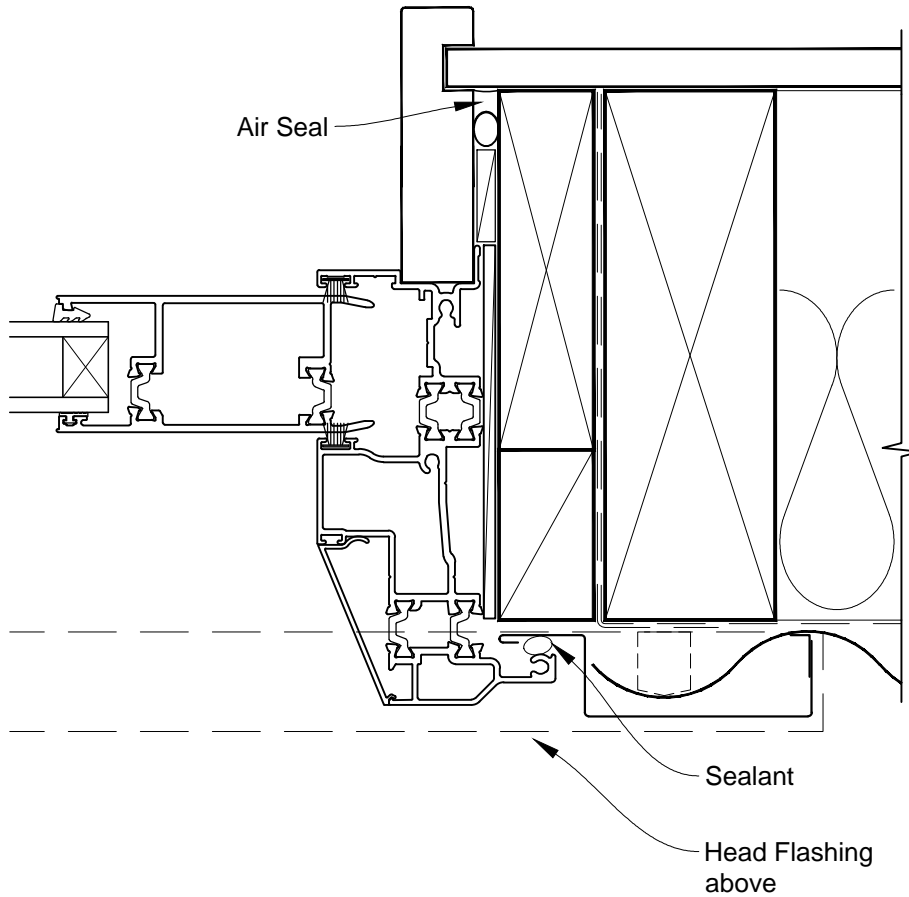

**INSTALLATION DETAIL - FIRST RESIDENTIAL THERMAL HEART
SLIDING DOOR ON PROFILE METAL
CAVITY CONSTRUCTION**

Date: 01.03.14

Scale: 1:2

CAD Ref.: FTSDPM-CH

**INSTALLATION DETAIL - FIRST RESIDENTIAL THERMAL HEART
SLIDING DOOR ON PROFILE METAL
CAVITY CONSTRUCTION**

Date: 01.03.14

Scale: 1:2

CAD Ref.: FTSDPM-CJ

**INSTALLATION DETAIL - FIRST RESIDENTIAL THERMAL HEART
SLIDING DOOR ON PROFILE METAL
CAVITY CONSTRUCTION**

Date: 01.03.14

Scale: 1:2

CAD Ref.: FTSDPM-CS

**INSTALLATION DETAIL - FIRST RESIDENTIAL THERMAL HEART
SLIDING DOOR ON PROFILE METAL
DIRECT FIXED CLADDING**

Date: 01.03.14

Scale: 1:2

CAD Ref.: FTSDPM-DH

**INSTALLATION DETAIL - FIRST RESIDENTIAL THERMAL HEART
SLIDING DOOR ON PROFILE METAL
DIRECT FIXED CLADDING**

Date: 01.03.14

Scale: 1:2

CAD Ref.: FTSDPM-DJ

**INSTALLATION DETAIL - FIRST RESIDENTIAL THERMAL HEART
SLIDING DOOR ON PROFILE METAL
DIRECT FIXED CLADDING**