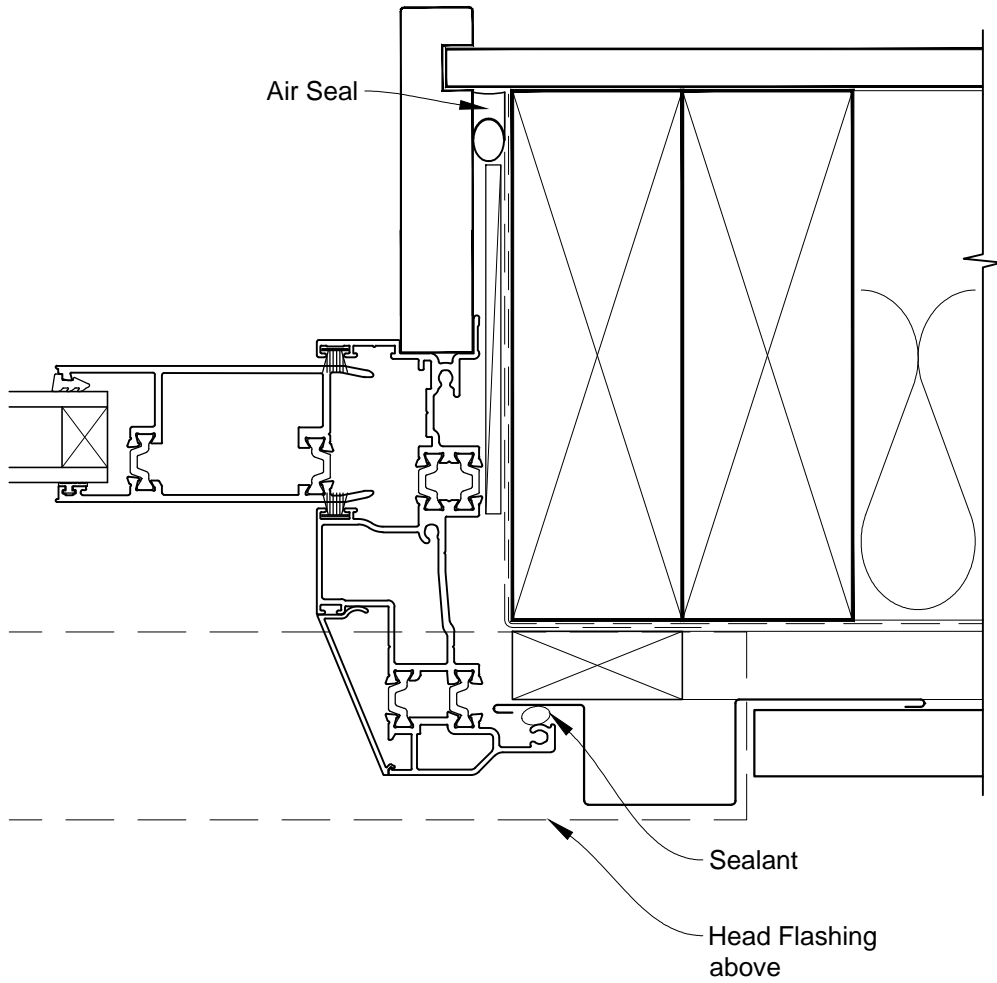

**INSTALLATION DETAIL - FIRST RESIDENTIAL THERMAL HEART
SLIDING DOOR ON PROFILE METAL
CAVITY CONSTRUCTION**

Date: 01.03.14

Scale: 1:2

CAD Ref.: FTSDPM-CH

**INSTALLATION DETAIL - FIRST RESIDENTIAL THERMAL HEART
SLIDING DOOR ON PROFILE METAL
CAVITY CONSTRUCTION**

Date: 01.03.14

Scale: 1:2

CAD Ref.: FTSDPM-CJ

**INSTALLATION DETAIL - FIRST RESIDENTIAL THERMAL HEART
SLIDING DOOR ON PROFILE METAL
CAVITY CONSTRUCTION**

Date: 01.03.14

Scale: 1:2

CAD Ref.: FTSDPM-CS

**INSTALLATION DETAIL - FIRST RESIDENTIAL THERMAL HEART
SLIDING DOOR ON PROFILE METAL
DIRECT FIXED CLADDING**

Date: 01.03.14

Scale: 1:2

CAD Ref.: FTSDPM-DH

**INSTALLATION DETAIL - FIRST RESIDENTIAL THERMAL HEART
SLIDING DOOR ON PROFILE METAL
DIRECT FIXED CLADDING**

Date: 01.03.14

Scale: 1:2

CAD Ref.: FTSDPM-DJ

**INSTALLATION DETAIL - FIRST RESIDENTIAL THERMAL HEART
SLIDING DOOR ON PROFILE METAL
DIRECT FIXED CLADDING**