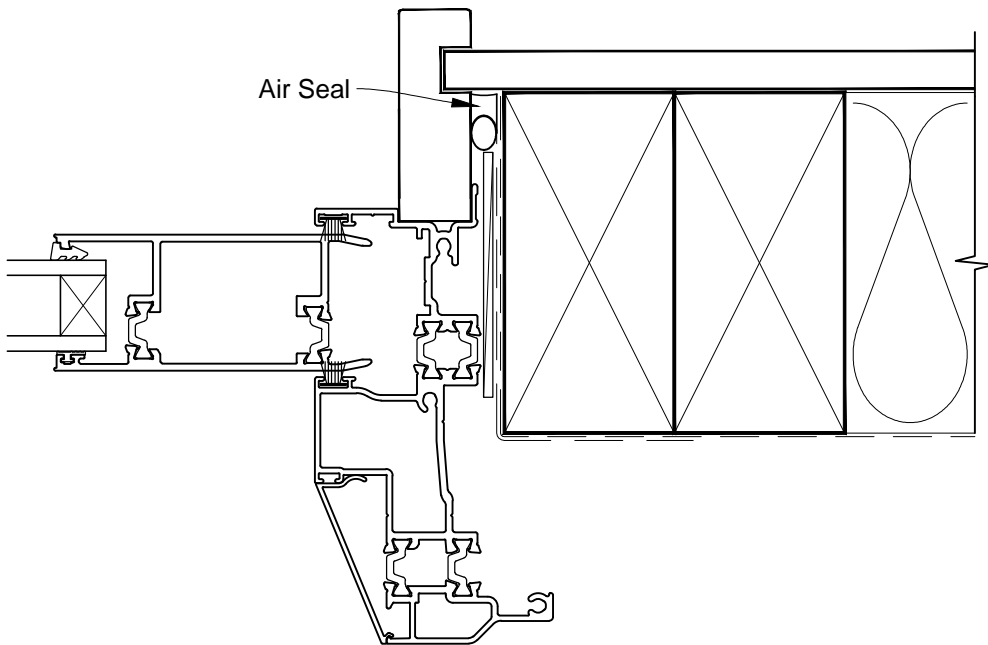

**INSTALLATION DETAIL - FIRST RESIDENTIAL THERMAL HEART
SLIDING DOOR ON NO CLADDING
CAVITY CONSTRUCTION**

Date: 01.03.14

Scale: 1:2

CAD Ref.: FTSDNC-CH

**INSTALLATION DETAIL - FIRST RESIDENTIAL THERMAL HEART
SLIDING DOOR ON NO CLADDING
CAVITY CONSTRUCTION**

Date: 01.03.14

Scale: 1:2

CAD Ref.: FTSDNC-CJ

**INSTALLATION DETAIL - FIRST RESIDENTIAL THERMAL HEART
SLIDING DOOR ON NO CLADDING
CAVITY CONSTRUCTION**

Date: 01.03.14

Scale: 1:2

CAD Ref.: FTSDNC-CS

**INSTALLATION DETAIL - FIRST RESIDENTIAL THERMAL HEART
SLIDING DOOR ON NO CLADDING
DIRECT FIXED CLADDING**

Date: 01.03.14

Scale: 1:2

CAD Ref.: FTSDNC-DS