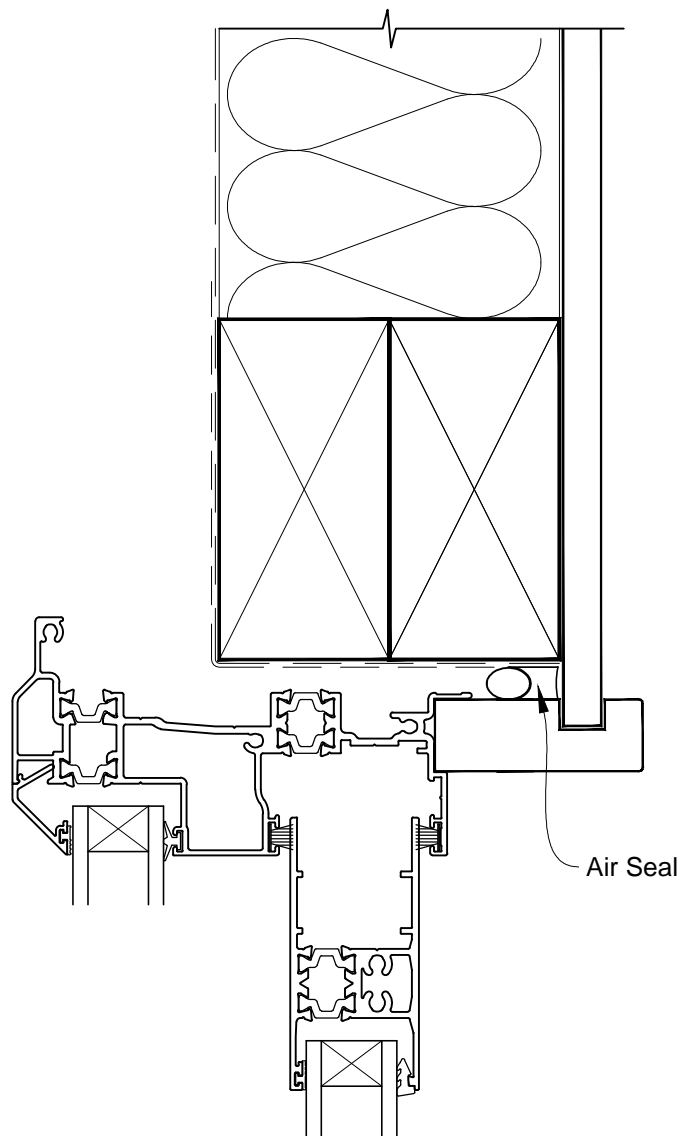

**INSTALLATION DETAIL - FIRST RESIDENTIAL THERMAL HEART
SLIDING DOOR ON NO CLADDING
CAVITY CONSTRUCTION**

Date: 01.03.14

Scale: 1:2

CAD Ref.: FTSDNC-CH

**INSTALLATION DETAIL - FIRST RESIDENTIAL THERMAL HEART
SLIDING DOOR ON NO CLADDING
CAVITY CONSTRUCTION**

Date: 01.03.14

Scale: 1:2

CAD Ref.: FTSDNC-CJ

**INSTALLATION DETAIL - FIRST RESIDENTIAL THERMAL HEART
SLIDING DOOR ON NO CLADDING
CAVITY CONSTRUCTION**

Date: 01.03.14

Scale: 1:2

CAD Ref.: FTSDNC-CS

**INSTALLATION DETAIL - FIRST RESIDENTIAL THERMAL HEART
SLIDING DOOR ON NO CLADDING
DIRECT FIXED CLADDING**

Date: 01.03.14

Scale: 1:2

CAD Ref.: FTSDNC-DS