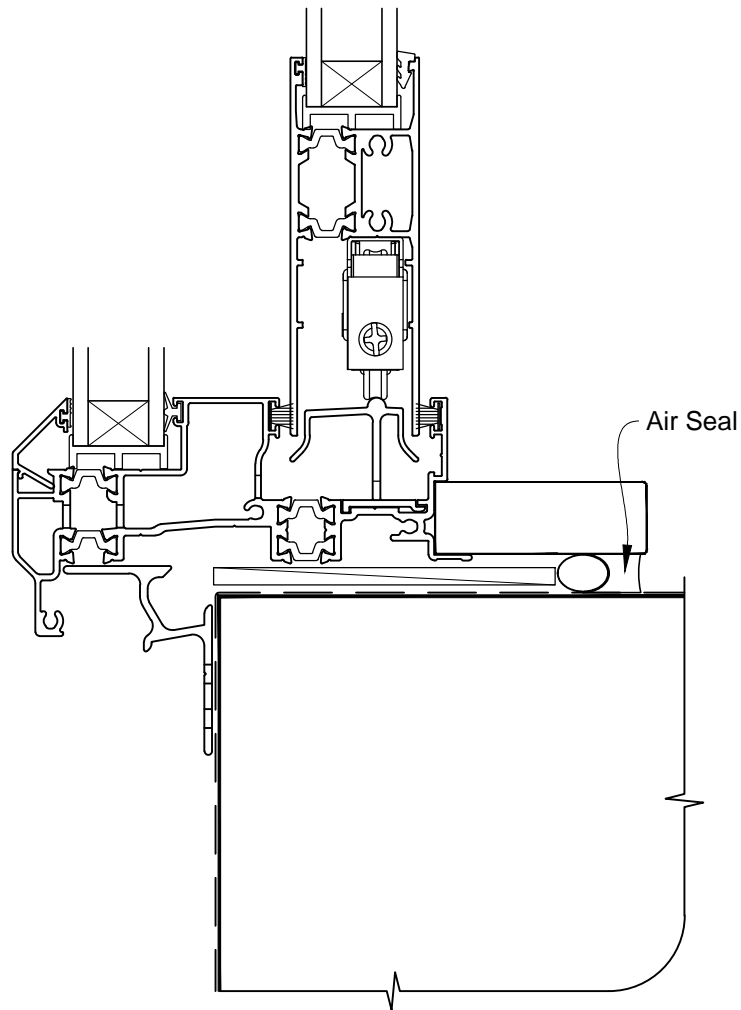

Date: 01.03.14

Scale: 1:2

CAD Ref.: FTSDNC-CJ

**INSTALLATION DETAIL - FIRST RESIDENTIAL THERMAL HEART
SLIDING DOOR ON NO CLADDING
CAVITY CONSTRUCTION**

Date: 01.03.14

Scale: 1:2

CAD Ref.: FTSDNC-CS

**INSTALLATION DETAIL - FIRST RESIDENTIAL THERMAL HEART
SLIDING DOOR ON NO CLADDING
DIRECT FIXED CLADDING**

Date: 01.03.14

Scale: 1:2

CAD Ref.: FTSDNC-DH

**INSTALLATION DETAIL - FIRST RESIDENTIAL THERMAL HEART
SLIDING DOOR ON NO CLADDING
DIRECT FIXED CLADDING**

Date: 01.03.14

Scale: 1:2

CAD Ref.: FTSDNC-DJ

**INSTALLATION DETAIL - FIRST RESIDENTIAL THERMAL HEART
SLIDING DOOR ON NO CLADDING
DIRECT FIXED CLADDING**

Date: 01.03.14

Scale: 1:2

CAD Ref.: FTSDNC-DS