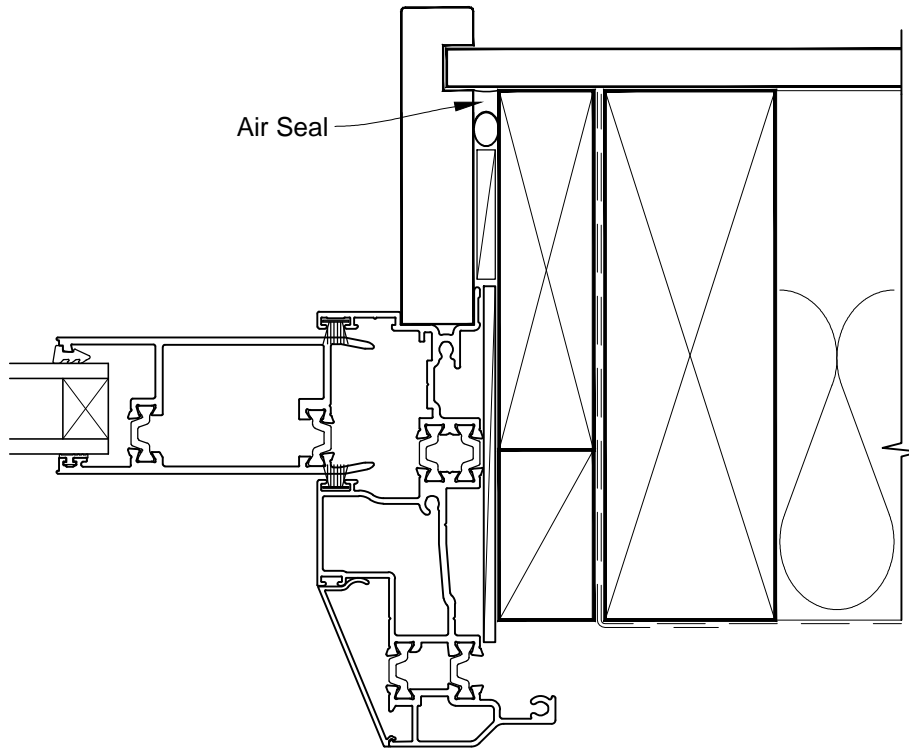

Date: 01.03.14

Scale: 1:2

CAD Ref.: FTSDNC-DH

**INSTALLATION DETAIL - FIRST RESIDENTIAL THERMAL HEART
SLIDING DOOR ON NO CLADDING
DIRECT FIXED CLADDING**

Date: 01.03.14

Scale: 1:2

CAD Ref.: FTSDNC-DJ

**INSTALLATION DETAIL - FIRST RESIDENTIAL THERMAL HEART
SLIDING DOOR ON NO CLADDING
DIRECT FIXED CLADDING**

Date: 01.03.14

Scale: 1:2

CAD Ref.: FTSDNC-DS