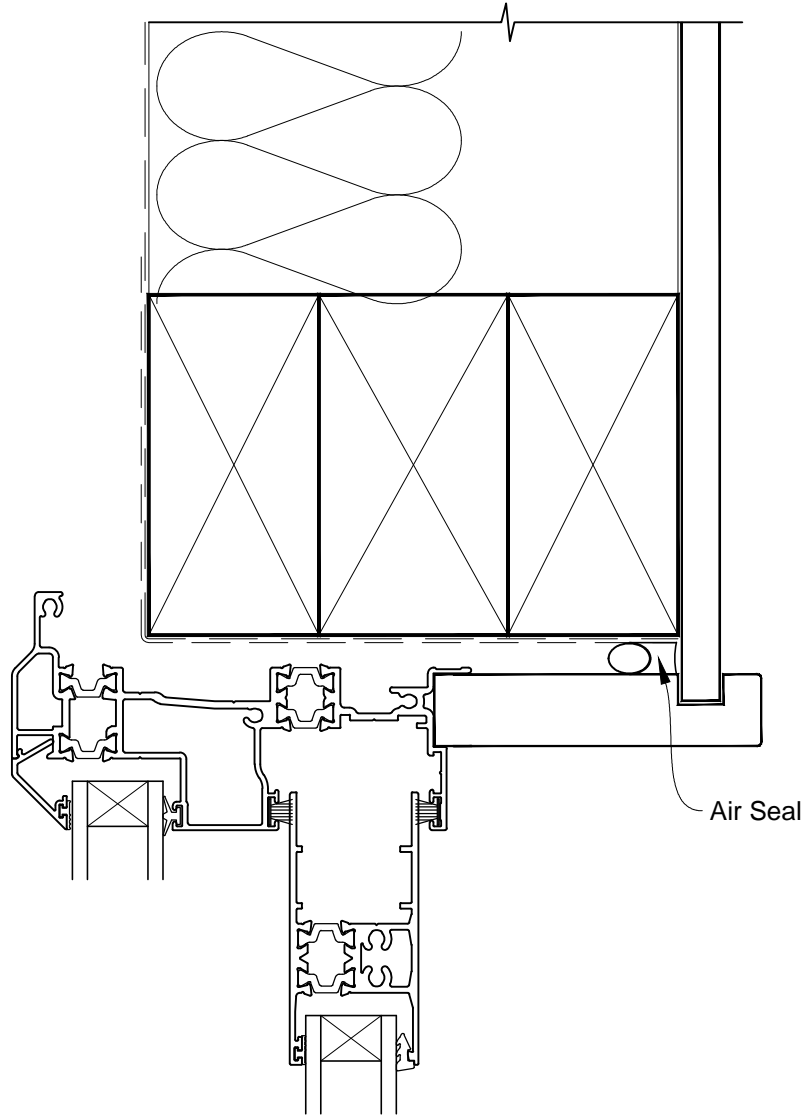

**INSTALLATION DETAIL - FIRST RESIDENTIAL THERMAL HEART
SLIDING DOOR ON NO CLADDING
CAVITY CONSTRUCTION**

Date: 01.03.14

Scale: 1:2

CAD Ref.: FTSDNC-CH

**INSTALLATION DETAIL - FIRST RESIDENTIAL THERMAL HEART
SLIDING DOOR ON NO CLADDING
CAVITY CONSTRUCTION**

Date: 01.03.14

Scale: 1:2

CAD Ref.: FTSDNC-CJ

**INSTALLATION DETAIL - FIRST RESIDENTIAL THERMAL HEART
SLIDING DOOR ON NO CLADDING
CAVITY CONSTRUCTION**

Date: 01.03.14

Scale: 1:2

CAD Ref.: FTSDNC-CS

**INSTALLATION DETAIL - FIRST RESIDENTIAL THERMAL HEART
SLIDING DOOR ON NO CLADDING
DIRECT FIXED CLADDING**

Date: 01.03.14

Scale: 1:2

CAD Ref.: FTSDNC-DH

**INSTALLATION DETAIL - FIRST RESIDENTIAL THERMAL HEART
SLIDING DOOR ON NO CLADDING
DIRECT FIXED CLADDING**

Date: 01.03.14

Scale: 1:2

CAD Ref.: FTSDNC-DJ

**INSTALLATION DETAIL - FIRST RESIDENTIAL THERMAL HEART
SLIDING DOOR ON NO CLADDING
DIRECT FIXED CLADDING**

Date: 01.03.14

Scale: 1:2

CAD Ref.: FTSDNC-DS