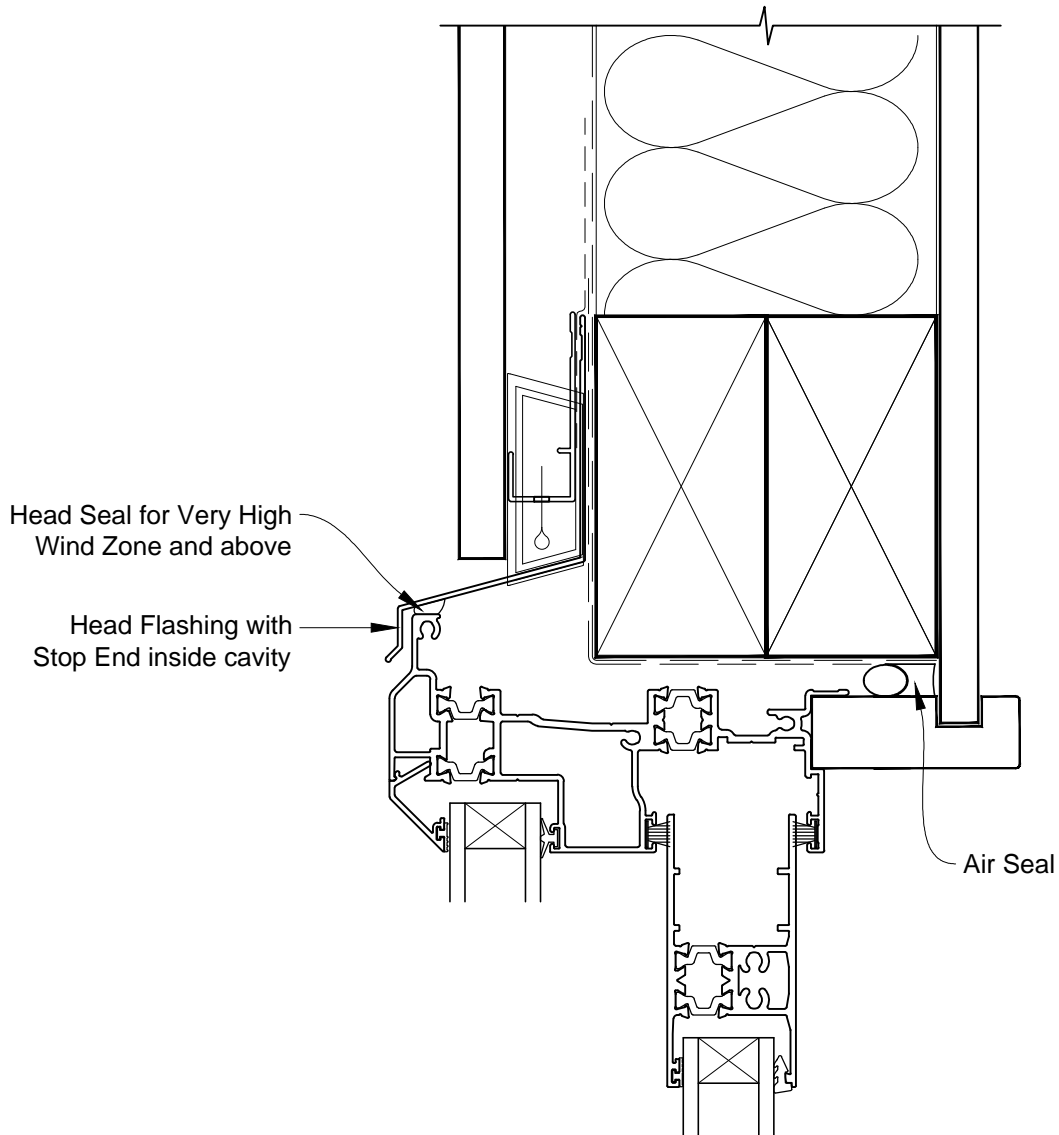

**INSTALLATION DETAIL - FIRST RESIDENTIAL THERMAL HEART
SLIDING DOOR ON FLAT SHEET
CAVITY CONSTRUCTION**

Date: 01.03.14

Scale: 1:2

CAD Ref.: FTSDFS-CH

**INSTALLATION DETAIL - FIRST RESIDENTIAL THERMAL HEART
SLIDING DOOR ON FLAT SHEET
CAVITY CONSTRUCTION**

Date: 01.03.14

Scale: 1:2

CAD Ref.: FTSDFS-CJ

**INSTALLATION DETAIL - FIRST RESIDENTIAL THERMAL HEART
SLIDING DOOR ON FLAT SHEET
CAVITY CONSTRUCTION**

Date: 01.03.14

Scale: 1:2

CAD Ref.: FTSDFS-CS

**INSTALLATION DETAIL - FIRST RESIDENTIAL THERMAL HEART
SLIDING DOOR ON FLAT SHEET
DIRECT FIXED CLADDING**