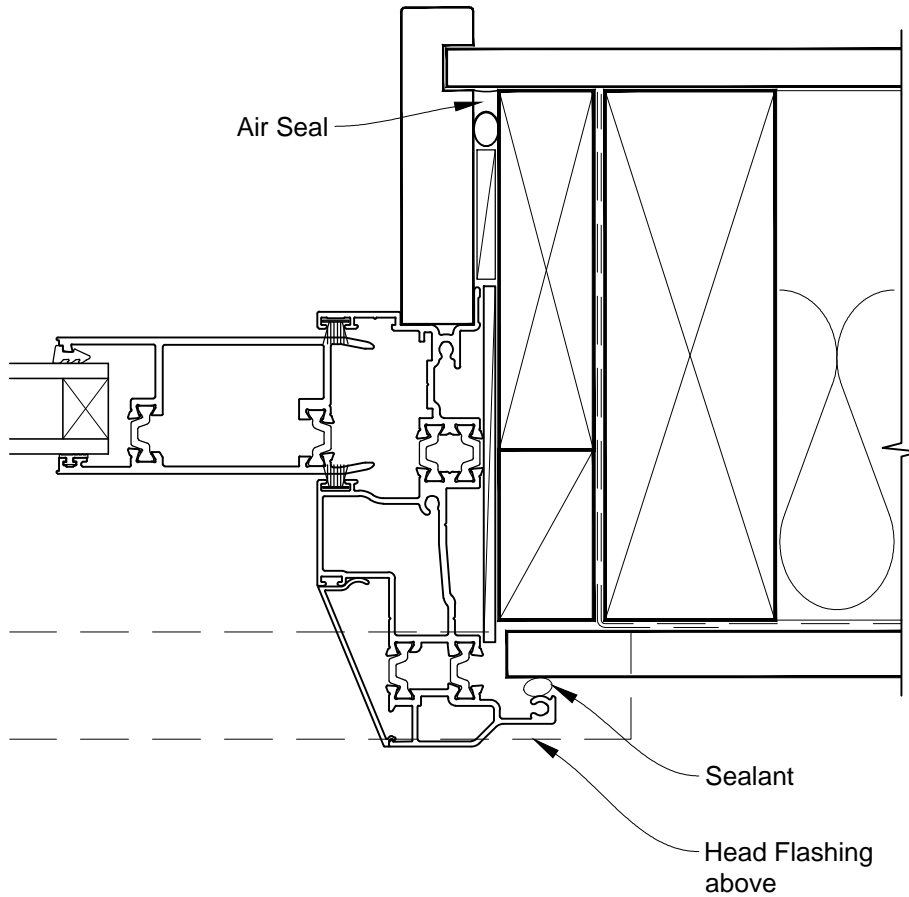

**INSTALLATION DETAIL - FIRST RESIDENTIAL THERMAL HEART
SLIDING DOOR ON FLAT SHEET
CAVITY CONSTRUCTION**

Date: 01.03.14

Scale: 1:2

CAD Ref.: FTSDFS-CH

**INSTALLATION DETAIL - FIRST RESIDENTIAL THERMAL HEART
SLIDING DOOR ON FLAT SHEET
CAVITY CONSTRUCTION**

Date: 01.03.14

Scale: 1:2

CAD Ref.: FTSDFS-CJ

**INSTALLATION DETAIL - FIRST RESIDENTIAL THERMAL HEART
SLIDING DOOR ON FLAT SHEET
CAVITY CONSTRUCTION**

Date: 01.03.14

Scale: 1:2

CAD Ref.: FTSDFS-CS

**INSTALLATION DETAIL - FIRST RESIDENTIAL THERMAL HEART
SLIDING DOOR ON FLAT SHEET
DIRECT FIXED CLADDING**

Date: 01.03.14

Scale: 1:2

CAD Ref.: FTSDFS-DH

**INSTALLATION DETAIL - FIRST RESIDENTIAL THERMAL HEART
SLIDING DOOR ON FLAT SHEET
DIRECT FIXED CLADDING**

Date: 01.03.14

Scale: 1:2

CAD Ref.: FTSDFS-DJ

**INSTALLATION DETAIL - FIRST RESIDENTIAL THERMAL HEART
SLIDING DOOR ON FLAT SHEET
DIRECT FIXED CLADDING**