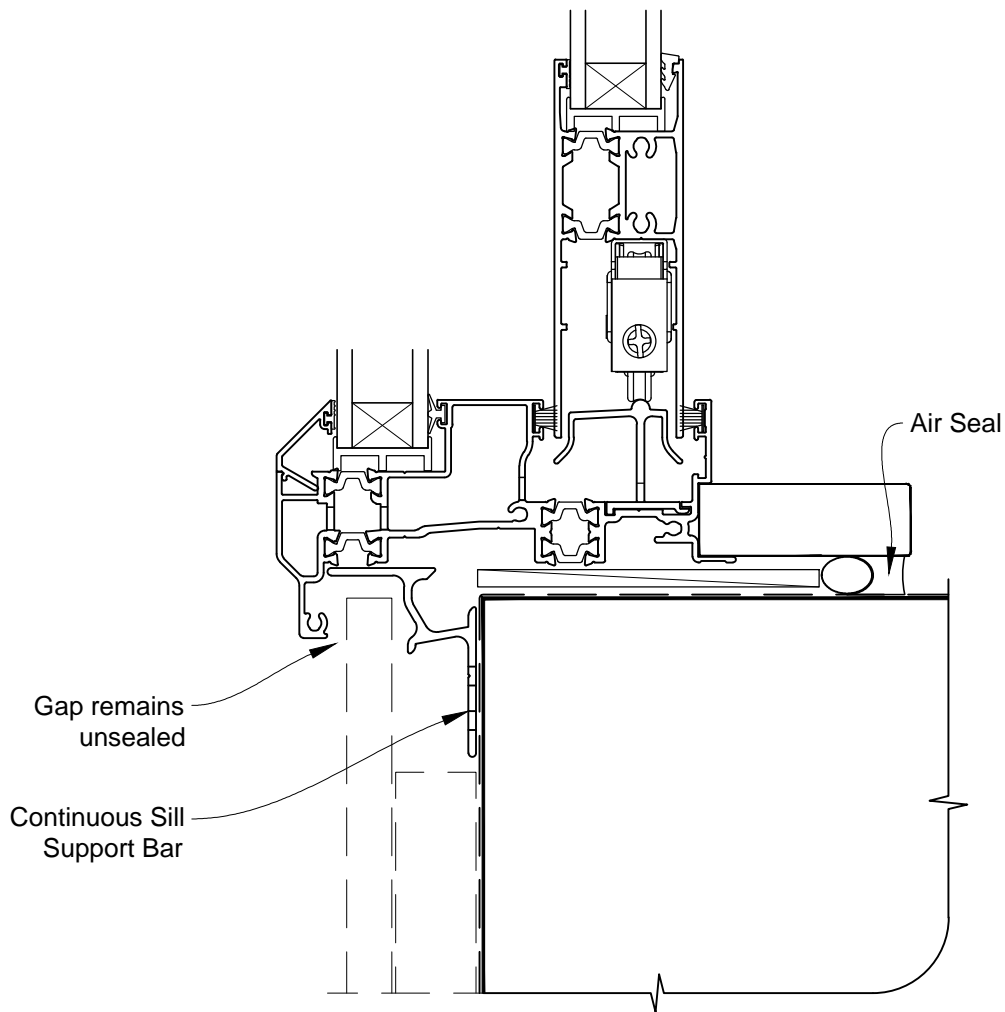

**INSTALLATION DETAIL - FIRST RESIDENTIAL THERMAL HEART
SLIDING DOOR ON FLAT SHEET
CAVITY CONSTRUCTION**

Date: 01.03.14

Scale: 1:2

CAD Ref.: FTSDFS-CH

**INSTALLATION DETAIL - FIRST RESIDENTIAL THERMAL HEART
SLIDING DOOR ON FLAT SHEET
CAVITY CONSTRUCTION**

Date: 01.03.14

Scale: 1:2

CAD Ref.: FTSDFS-CJ

**INSTALLATION DETAIL - FIRST RESIDENTIAL THERMAL HEART
SLIDING DOOR ON FLAT SHEET
CAVITY CONSTRUCTION**

Date: 01.03.14

Scale: 1:2

CAD Ref.: FTSDFS-CS

**INSTALLATION DETAIL - FIRST RESIDENTIAL THERMAL HEART
SLIDING DOOR ON FLAT SHEET
DIRECT FIXED CLADDING**