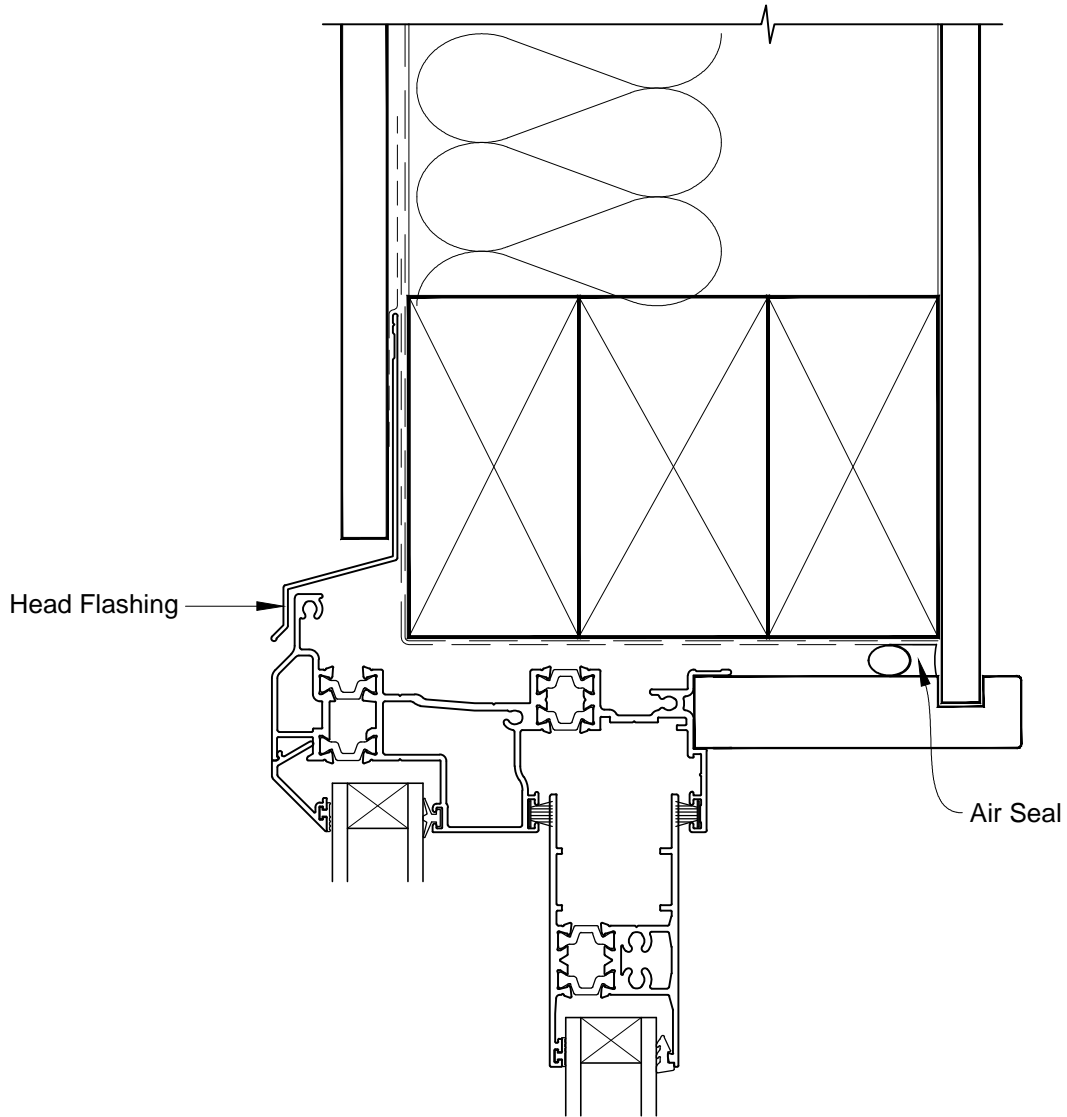

**INSTALLATION DETAIL - FIRST RESIDENTIAL THERMAL HEART
SLIDING DOOR ON FLAT SHEET
CAVITY CONSTRUCTION**

Date: 01.03.14

Scale: 1:2

CAD Ref.: FTSDFS-CH

**INSTALLATION DETAIL - FIRST RESIDENTIAL THERMAL HEART
SLIDING DOOR ON FLAT SHEET
CAVITY CONSTRUCTION**

Date: 01.03.14

Scale: 1:2

CAD Ref.: FTSDFS-CJ

**INSTALLATION DETAIL - FIRST RESIDENTIAL THERMAL HEART
SLIDING DOOR ON FLAT SHEET
CAVITY CONSTRUCTION**

Date: 01.03.14

Scale: 1:2

CAD Ref.: FTSDFS-CS

**INSTALLATION DETAIL - FIRST RESIDENTIAL THERMAL HEART
SLIDING DOOR ON FLAT SHEET
DIRECT FIXED CLADDING**

Date: 01.03.14

Scale: 1:2

CAD Ref.: FTSDFS-DH

**INSTALLATION DETAIL - FIRST RESIDENTIAL THERMAL HEART
SLIDING DOOR ON FLAT SHEET
DIRECT FIXED CLADDING**

Date: 01.03.14

Scale: 1:2

CAD Ref.: FTSDFS-DJ

**INSTALLATION DETAIL - FIRST RESIDENTIAL THERMAL HEART
SLIDING DOOR ON FLAT SHEET
DIRECT FIXED CLADDING**