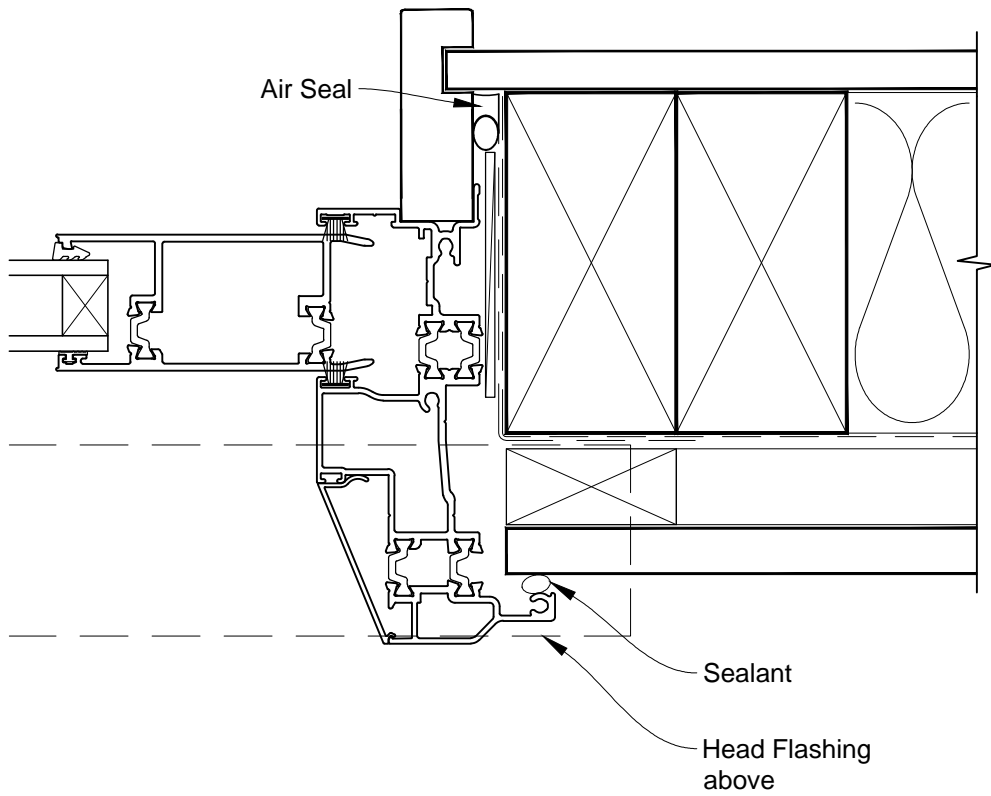

**INSTALLATION DETAIL - FIRST RESIDENTIAL THERMAL HEART
SLIDING DOOR ON FLAT SHEET
CAVITY CONSTRUCTION**

Date: 01.03.14

Scale: 1:2

CAD Ref.: FTSDFS-CH

**INSTALLATION DETAIL - FIRST RESIDENTIAL THERMAL HEART
SLIDING DOOR ON FLAT SHEET
CAVITY CONSTRUCTION**

Date: 01.03.14

Scale: 1:2

CAD Ref.: FTSDFS-CJ

**INSTALLATION DETAIL - FIRST RESIDENTIAL THERMAL HEART
SLIDING DOOR ON FLAT SHEET
CAVITY CONSTRUCTION**

Date: 01.03.14

Scale: 1:2

CAD Ref.: FTSDFS-CS

**INSTALLATION DETAIL - FIRST RESIDENTIAL THERMAL HEART
SLIDING DOOR ON FLAT SHEET
DIRECT FIXED CLADDING**