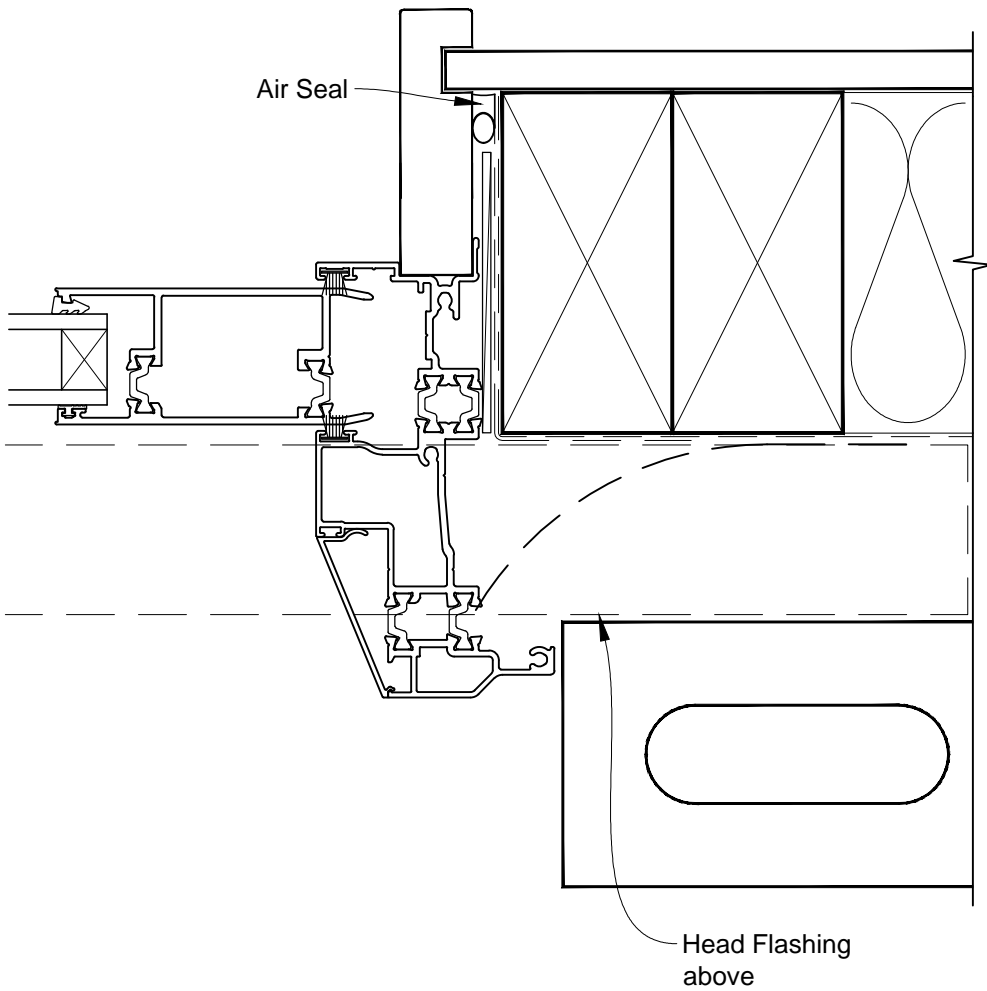

**INSTALLATION DETAIL - FIRST RESIDENTIAL THERMAL HEART
SLIDING DOOR ON BRICK VENEER
CAVITY CONSTRUCTION**

Date: 01.03.14

Scale: 1:2

CAD Ref.: FTSDBV-CH

**INSTALLATION DETAIL - FIRST RESIDENTIAL THERMAL HEART
SLIDING DOOR ON BRICK VENEER
CAVITY CONSTRUCTION**

Date: 01.03.14

Scale: 1:2

CAD Ref.: FTSDBV-CJ

**INSTALLATION DETAIL - FIRST RESIDENTIAL THERMAL HEART
SLIDING DOOR ON BRICK VENEER
CAVITY CONSTRUCTION**

Date: 01.03.14

Scale: 1:2

CAD Ref.: FTSDBV-CS