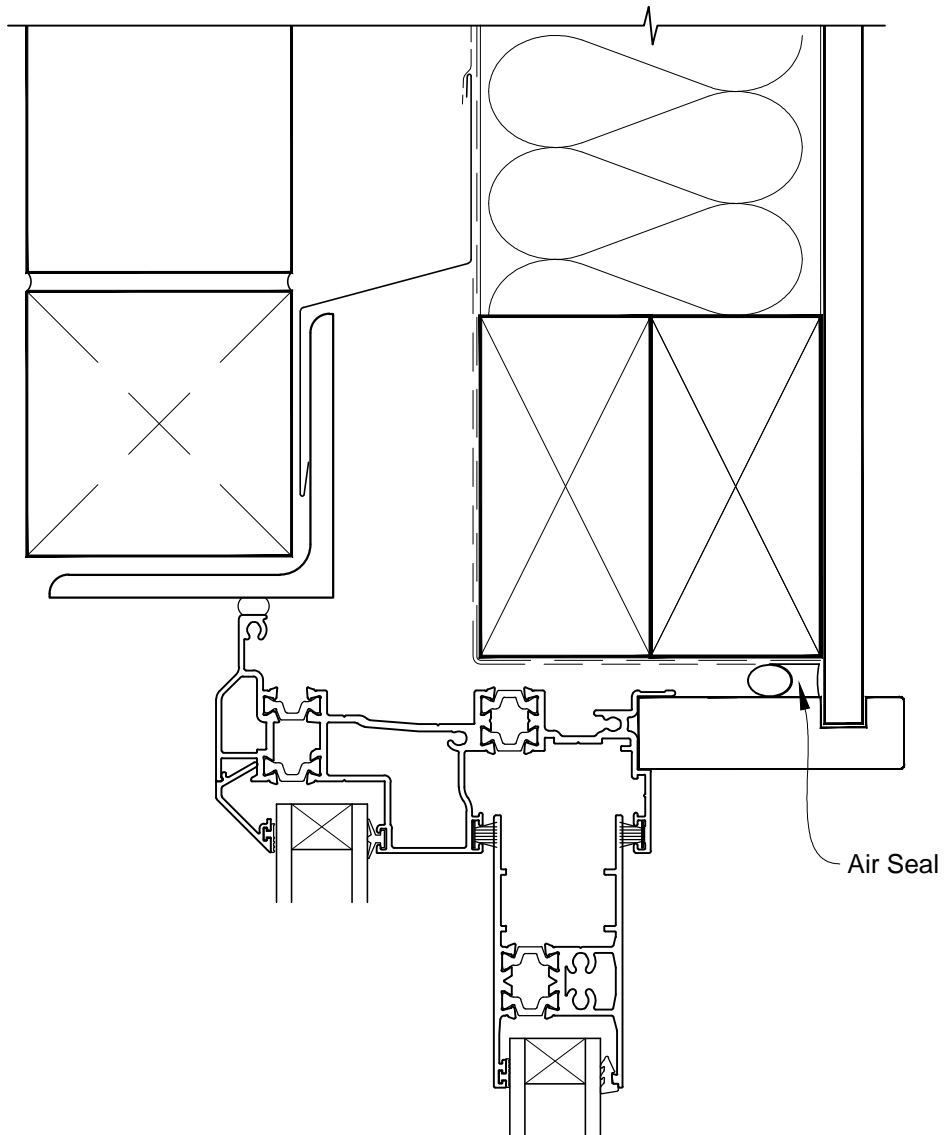

**INSTALLATION DETAIL - FIRST RESIDENTIAL THERMAL HEART
SLIDING DOOR ON BRICK VENEER
CAVITY CONSTRUCTION**

Date: 01.03.14

Scale: 1:2

CAD Ref.: FTSDBV-CH

**INSTALLATION DETAIL - FIRST RESIDENTIAL THERMAL HEART
SLIDING DOOR ON BRICK VENEER
CAVITY CONSTRUCTION**

Date: 01.03.14

Scale: 1:2

CAD Ref.: FTSDBV-CJ

**INSTALLATION DETAIL - FIRST RESIDENTIAL THERMAL HEART
SLIDING DOOR ON BRICK VENEER
CAVITY CONSTRUCTION**

Date: 01.03.14

Scale: 1:2

CAD Ref.: FTSDBV-CS