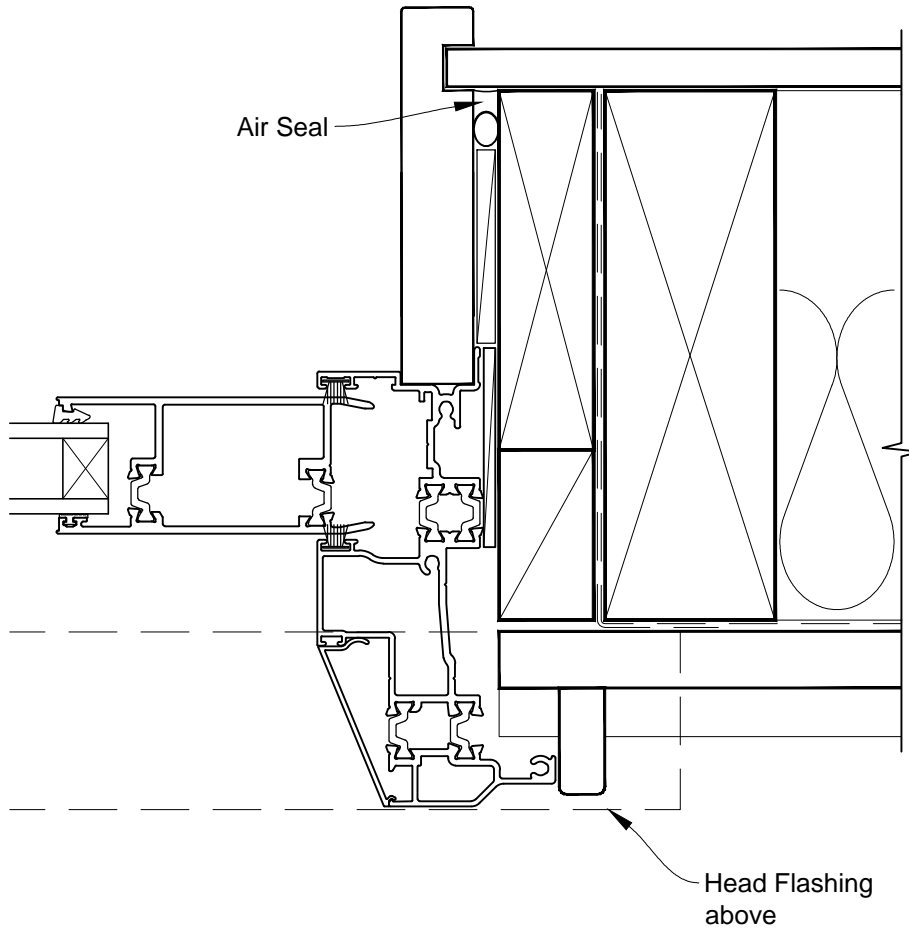

**INSTALLATION DETAIL - FIRST RESIDENTIAL THERMAL HEART
SLIDING DOOR ON BEVELBACK WEATHERBOARD
CAVITY CONSTRUCTION**

Date: 01.03.14

Scale: 1:2

CAD Ref.: FTSDBW-CH

**INSTALLATION DETAIL - FIRST RESIDENTIAL THERMAL HEART
SLIDING DOOR ON BEVELBACK WEATHERBOARD
CAVITY CONSTRUCTION**

Date: 01.03.14

Scale: 1:2

CAD Ref.: FTSDBW-CJ

**INSTALLATION DETAIL - FIRST RESIDENTIAL THERMAL HEART
SLIDING DOOR ON BEVELBACK WEATHERBOARD
CAVITY CONSTRUCTION**

Date: 01.03.14

Scale: 1:2

CAD Ref.: FTSDBW-CS

**INSTALLATION DETAIL - FIRST RESIDENTIAL THERMAL HEART
SLIDING DOOR ON BEVELBACK WEATHERBOARD
DIRECT FIXED CLADDING**

Date: 01.03.14

Scale: 1:2

CAD Ref.: FTSDBW-DH

**INSTALLATION DETAIL - FIRST RESIDENTIAL THERMAL HEART
SLIDING DOOR ON BEVELBACK WEATHERBOARD
DIRECT FIXED CLADDING**

Date: 01.03.14

Scale: 1:2

CAD Ref.: FTSDBW-DJ

**INSTALLATION DETAIL - FIRST RESIDENTIAL THERMAL HEART
SLIDING DOOR ON BEVELBACK WEATHERBOARD
DIRECT FIXED CLADDING**

Date: 01.03.14

Scale: 1:2

CAD Ref.: FTSDBW-DS