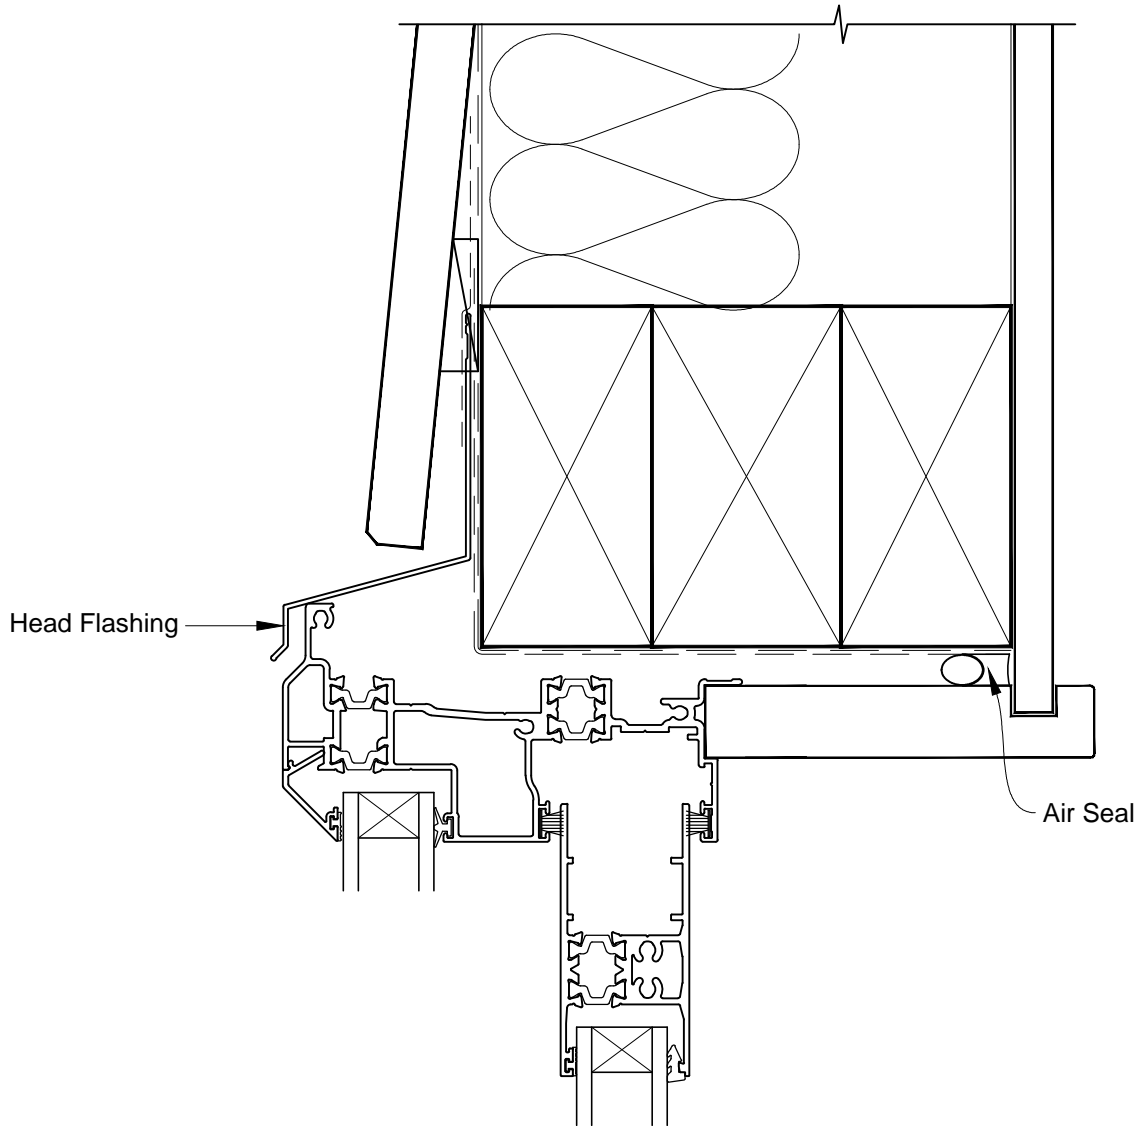

**INSTALLATION DETAIL - FIRST RESIDENTIAL THERMAL HEART
SLIDING DOOR ON BEVELBACK WEATHERBOARD
CAVITY CONSTRUCTION**

Date: 01.03.14

Scale: 1:2

CAD Ref.: FTSDBW-CH

**INSTALLATION DETAIL - FIRST RESIDENTIAL THERMAL HEART
SLIDING DOOR ON BEVELBACK WEATHERBOARD
CAVITY CONSTRUCTION**

Date: 01.03.14

Scale: 1:2

CAD Ref.: FTSDBW-CJ

**INSTALLATION DETAIL - FIRST RESIDENTIAL THERMAL HEART
SLIDING DOOR ON BEVELBACK WEATHERBOARD
CAVITY CONSTRUCTION**

Date: 01.03.14

Scale: 1:2

CAD Ref.: FTSDBW-CS

**INSTALLATION DETAIL - FIRST RESIDENTIAL THERMAL HEART
SLIDING DOOR ON BEVELBACK WEATHERBOARD
DIRECT FIXED CLADDING**

Date: 01.03.14

Scale: 1:2

CAD Ref.: FTSDBW-DH

**INSTALLATION DETAIL - FIRST RESIDENTIAL THERMAL HEART
SLIDING DOOR ON BEVELBACK WEATHERBOARD
DIRECT FIXED CLADDING**