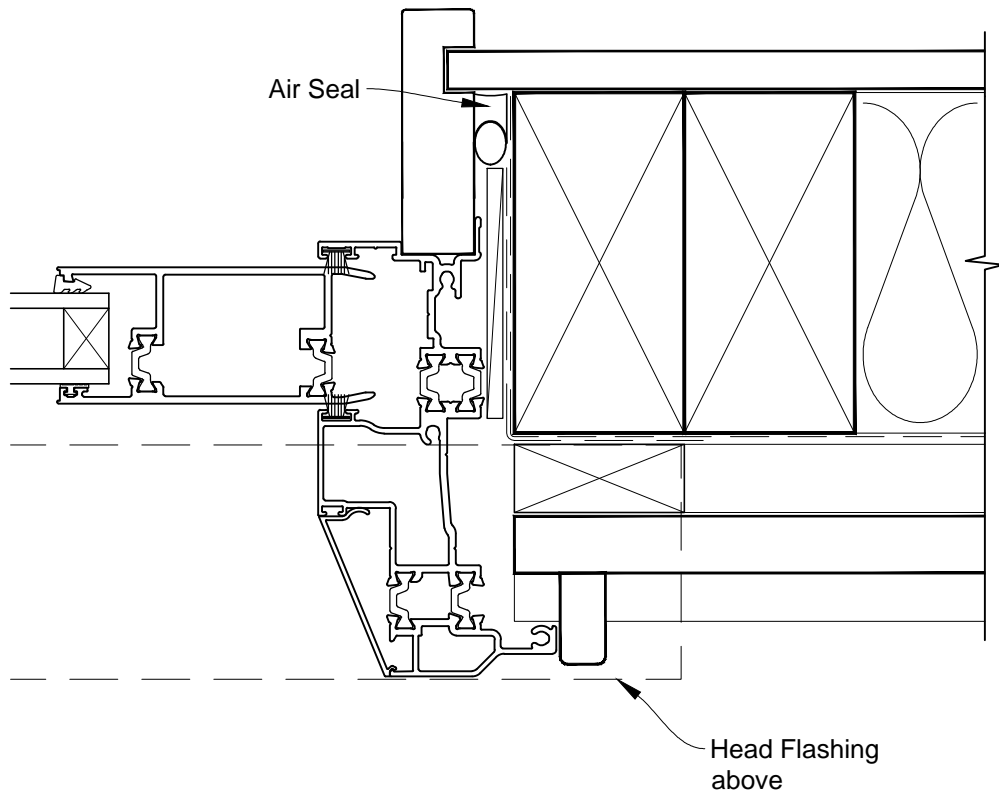

**INSTALLATION DETAIL - FIRST RESIDENTIAL THERMAL HEART
SLIDING DOOR ON BEVELBACK WEATHERBOARD
CAVITY CONSTRUCTION**

Date: 01.03.14

Scale: 1:2

CAD Ref.: FTSDBW-CH

**INSTALLATION DETAIL - FIRST RESIDENTIAL THERMAL HEART
SLIDING DOOR ON BEVELBACK WEATHERBOARD
CAVITY CONSTRUCTION**

Date: 01.03.14

Scale: 1:2

CAD Ref.: FTSDBW-CJ

**INSTALLATION DETAIL - FIRST RESIDENTIAL THERMAL HEART
SLIDING DOOR ON BEVELBACK WEATHERBOARD
CAVITY CONSTRUCTION**

Date: 01.03.14

Scale: 1:2

CAD Ref.: FTSDBW-CS

**INSTALLATION DETAIL - FIRST RESIDENTIAL THERMAL HEART
SLIDING DOOR ON BEVELBACK WEATHERBOARD
DIRECT FIXED CLADDING**

Date: 01.03.14

Scale: 1:2

CAD Ref.: FTSDBW-DH

**INSTALLATION DETAIL - FIRST RESIDENTIAL THERMAL HEART
SLIDING DOOR ON BEVELBACK WEATHERBOARD
DIRECT FIXED CLADDING**