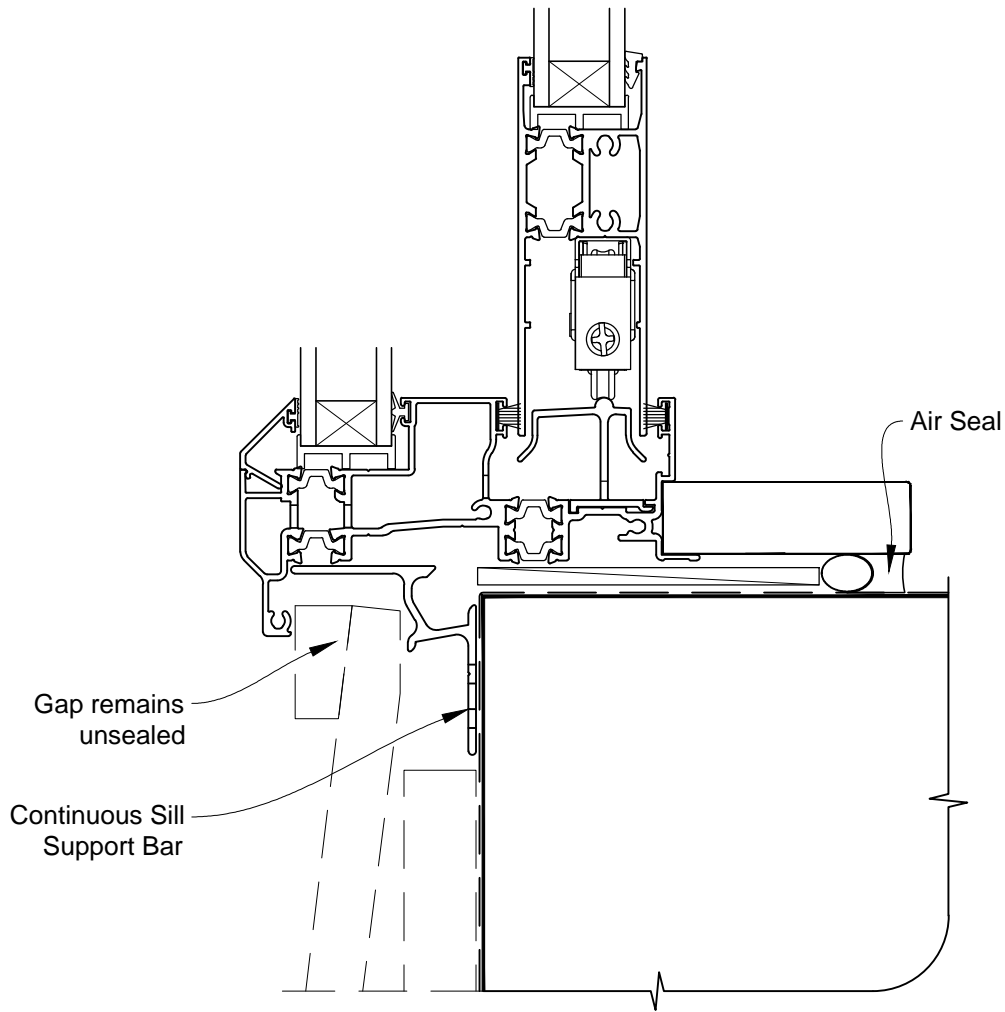

**INSTALLATION DETAIL - FIRST RESIDENTIAL THERMAL HEART
SLIDING DOOR ON BEVELBACK WEATHERBOARD
CAVITY CONSTRUCTION**

Date: 01.03.14

Scale: 1:2

CAD Ref.: FTSDBW-CH

**INSTALLATION DETAIL - FIRST RESIDENTIAL THERMAL HEART
SLIDING DOOR ON BEVELBACK WEATHERBOARD
CAVITY CONSTRUCTION**

Date: 01.03.14

Scale: 1:2

CAD Ref.: FTSDBW-CJ

**INSTALLATION DETAIL - FIRST RESIDENTIAL THERMAL HEART
SLIDING DOOR ON BEVELBACK WEATHERBOARD
CAVITY CONSTRUCTION**

Date: 01.03.14

Scale: 1:2

CAD Ref.: FTSDBW-CS