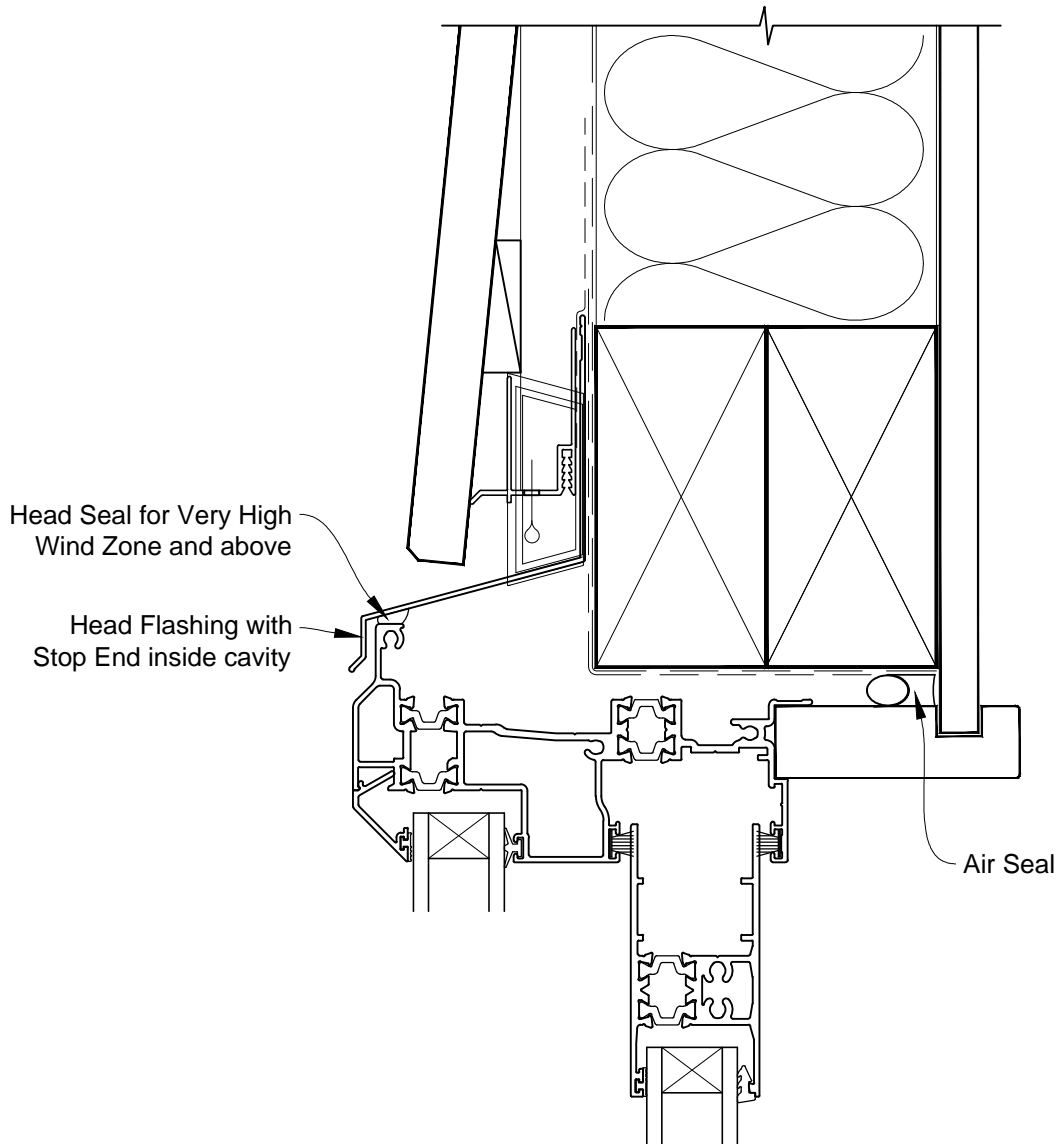

**INSTALLATION DETAIL - FIRST RESIDENTIAL THERMAL HEART
SLIDING DOOR ON BEVELBACK WEATHERBOARD
CAVITY CONSTRUCTION**

Date: 01.03.14

Scale: 1:2

CAD Ref.: FTSDBW-CH

**INSTALLATION DETAIL - FIRST RESIDENTIAL THERMAL HEART
SLIDING DOOR ON BEVELBACK WEATHERBOARD
CAVITY CONSTRUCTION**

Date: 01.03.14

Scale: 1:2

CAD Ref.: FTSDBW-CJ

**INSTALLATION DETAIL - FIRST RESIDENTIAL THERMAL HEART
SLIDING DOOR ON BEVELBACK WEATHERBOARD
CAVITY CONSTRUCTION**

Date: 01.03.14

Scale: 1:2

CAD Ref.: FTSDBW-CS