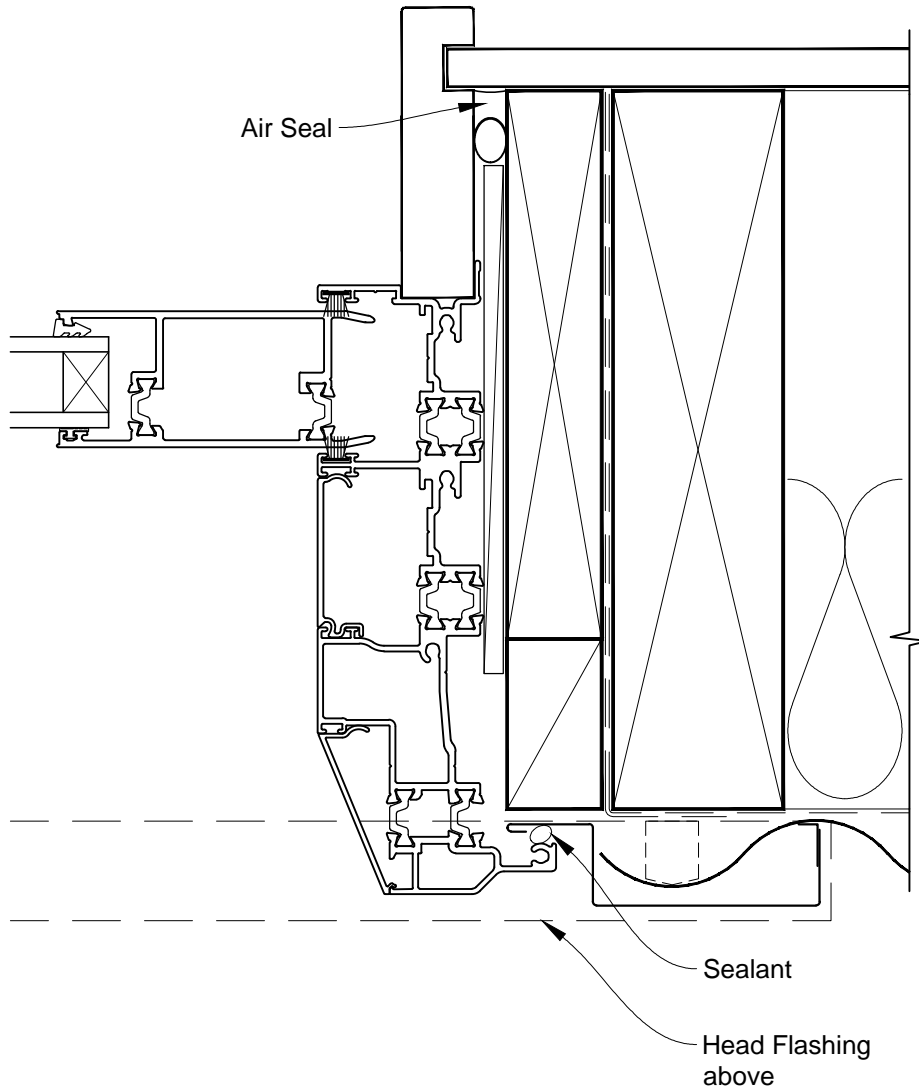

**INSTALLATION DETAIL - FIRST RESIDENTIAL THERMAL HEART
MULTISLIDER WINDOW ON PROFILE METAL
CAVITY CONSTRUCTION**

Date: 01.03.14

Scale: 1:2

CAD Ref.: FTMWPM-CH

**INSTALLATION DETAIL - FIRST RESIDENTIAL THERMAL HEART
MULTISLIDER WINDOW ON PROFILE METAL
CAVITY CONSTRUCTION**

Date: 01.03.14

Scale: 1:2

CAD Ref.: FTMWPM-CJ

**INSTALLATION DETAIL - FIRST RESIDENTIAL THERMAL HEART
MULTISLIDER WINDOW ON PROFILE METAL
CAVITY CONSTRUCTION**

Date: 01.03.14

Scale: 1:2

CAD Ref.: FTMWPM-CS

**INSTALLATION DETAIL - FIRST RESIDENTIAL THERMAL HEART
MULTISLIDER WINDOW ON PROFILE METAL
CAVITY CONSTRUCTION**

Date: 01.03.14

Scale: 1:2

CAD Ref.: FTMWPM-CS2

**INSTALLATION DETAIL - FIRST RESIDENTIAL THERMAL HEART
MULTISLIDER WINDOW ON PROFILE METAL
DIRECT FIXED CLADDING**

Date: 01.03.14

Scale: 1:2

CAD Ref.: FTMWPM-DH

**INSTALLATION DETAIL - FIRST RESIDENTIAL THERMAL HEART
MULTISLIDER WINDOW ON PROFILE METAL
DIRECT FIXED CLADDING**

Date: 01.03.14

Scale: 1:2

CAD Ref.: FTMWPM-DJ

**INSTALLATION DETAIL - FIRST RESIDENTIAL THERMAL HEART
MULTISLIDER WINDOW ON PROFILE METAL
DIRECT FIXED CLADDING**