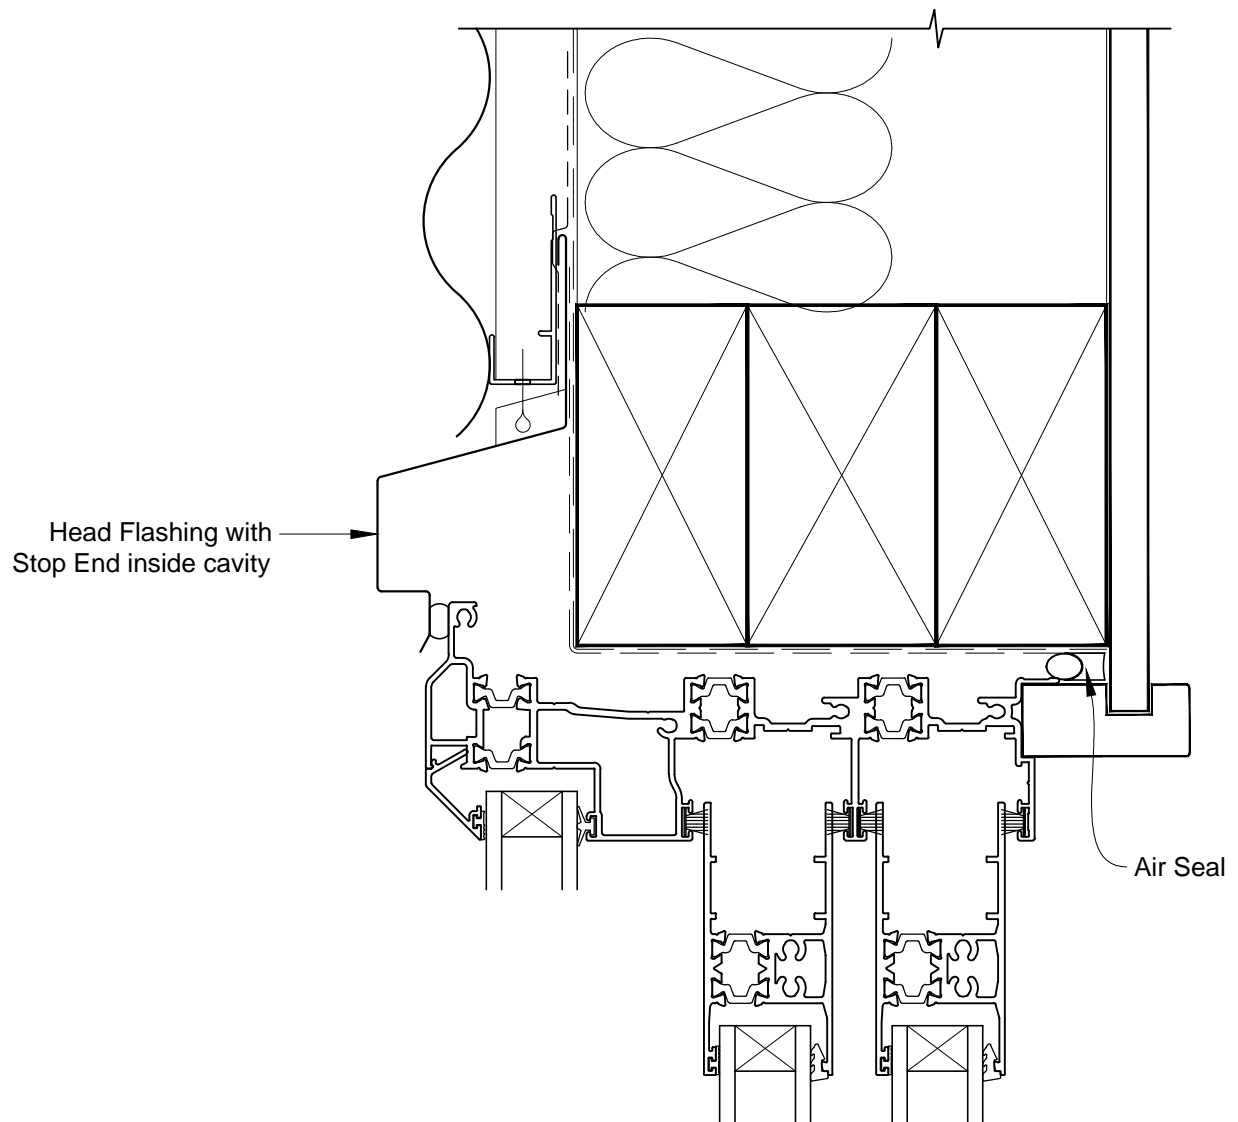

**INSTALLATION DETAIL - FIRST RESIDENTIAL THERMAL HEART
MULTISLIDER WINDOW ON PROFILE METAL
CAVITY CONSTRUCTION**

Date: 01.03.14

Scale: 1:2

CAD Ref.: FTMWPM-CH

**INSTALLATION DETAIL - FIRST RESIDENTIAL THERMAL HEART
MULTISLIDER WINDOW ON PROFILE METAL
CAVITY CONSTRUCTION**

Date: 01.03.14

Scale: 1:2

CAD Ref.: FTMWPM-CJ

**INSTALLATION DETAIL - FIRST RESIDENTIAL THERMAL HEART
MULTISLIDER WINDOW ON PROFILE METAL
CAVITY CONSTRUCTION**

Date: 01.03.14

Scale: 1:2

CAD Ref.: FTMWPM-CS

**INSTALLATION DETAIL - FIRST RESIDENTIAL THERMAL HEART
MULTISLIDER WINDOW ON PROFILE METAL
CAVITY CONSTRUCTION**

Date: 01.03.14

Scale: 1:2

CAD Ref.: FTMWPM-CS2

**INSTALLATION DETAIL - FIRST RESIDENTIAL THERMAL HEART
MULTISLIDER WINDOW ON PROFILE METAL
DIRECT FIXED CLADDING**

Date: 01.03.14

Scale: 1:2

CAD Ref.: FTMWPM-DH