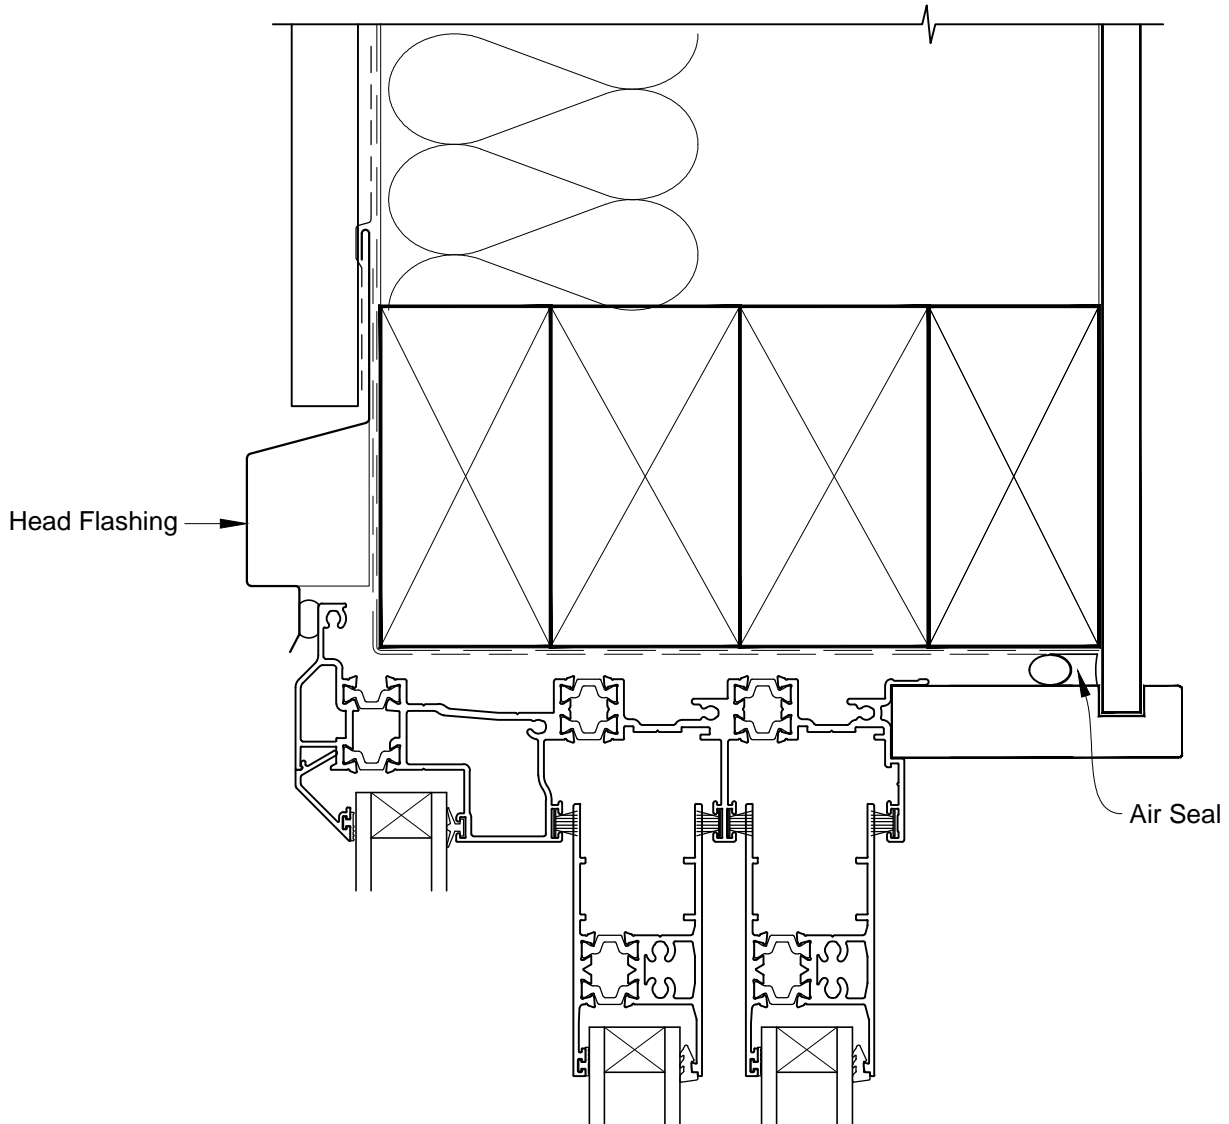

**INSTALLATION DETAIL - FIRST RESIDENTIAL THERMAL HEART
MULTISLIDER WINDOW ON PROFILE METAL
CAVITY CONSTRUCTION**

Date: 01.03.14

Scale: 1:2

CAD Ref.: FTMWPM-CH

**INSTALLATION DETAIL - FIRST RESIDENTIAL THERMAL HEART
MULTISLIDER WINDOW ON PROFILE METAL
CAVITY CONSTRUCTION**

Date: 01.03.14

Scale: 1:2

CAD Ref.: FTMWPM-CJ

**INSTALLATION DETAIL - FIRST RESIDENTIAL THERMAL HEART
MULTISLIDER WINDOW ON PROFILE METAL
CAVITY CONSTRUCTION**

Date: 01.03.14

Scale: 1:2

CAD Ref.: FTMWPM-CS

**INSTALLATION DETAIL - FIRST RESIDENTIAL THERMAL HEART
MULTISLIDER WINDOW ON PROFILE METAL
CAVITY CONSTRUCTION**

Date: 01.03.14

Scale: 1:2

CAD Ref.: FTMWPM-CS2

**INSTALLATION DETAIL - FIRST RESIDENTIAL THERMAL HEART
MULTISLIDER WINDOW ON PROFILE METAL
DIRECT FIXED CLADDING**

Date: 01.03.14

Scale: 1:2

CAD Ref.: FTMWPM-DH

**INSTALLATION DETAIL - FIRST RESIDENTIAL THERMAL HEART
MULTISLIDER WINDOW ON PROFILE METAL
DIRECT FIXED CLADDING**

Date: 01.03.14

Scale: 1:2

CAD Ref.: FTMWPM-DJ

**INSTALLATION DETAIL - FIRST RESIDENTIAL THERMAL HEART
MULTISLIDER WINDOW ON PROFILE METAL
DIRECT FIXED CLADDING**