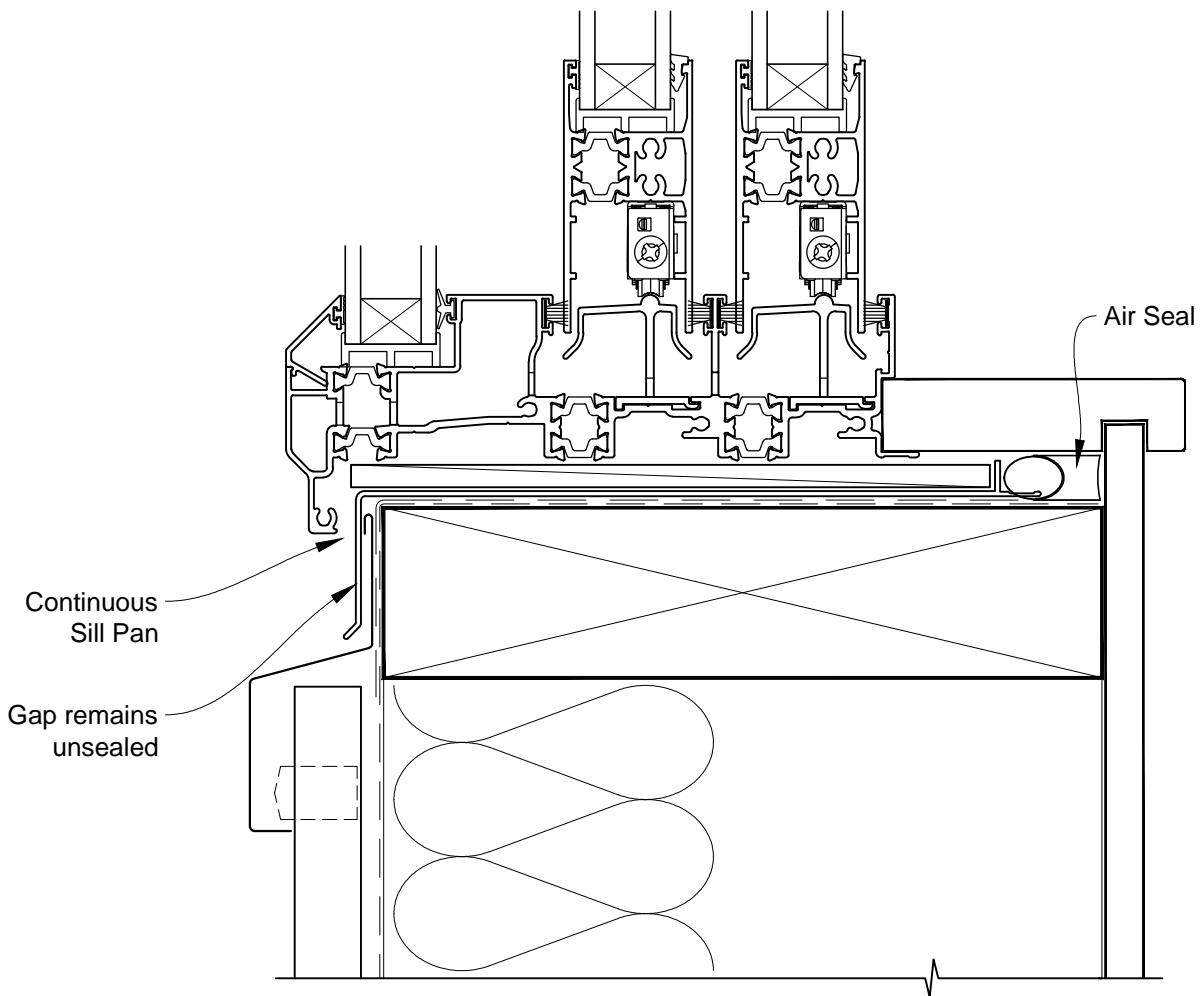

**INSTALLATION DETAIL - FIRST RESIDENTIAL THERMAL HEART
MULTISLIDER WINDOW ON PROFILE METAL
CAVITY CONSTRUCTION**

Date: 01.03.14

Scale: 1:2

CAD Ref.: FTMWPM-CH

**INSTALLATION DETAIL - FIRST RESIDENTIAL THERMAL HEART
MULTISLIDER WINDOW ON PROFILE METAL
CAVITY CONSTRUCTION**

**INSTALLATION DETAIL - FIRST RESIDENTIAL THERMAL HEART
MULTISLIDER WINDOW ON PROFILE METAL
DIRECT FIXED CLADDING**

Date: 01.03.14

Scale: 1:2

CAD Ref.: FTMWPM-DJ

**INSTALLATION DETAIL - FIRST RESIDENTIAL THERMAL HEART
MULTISLIDER WINDOW ON PROFILE METAL
DIRECT FIXED CLADDING**

Date: 01.03.14

Scale: 1:2

CAD Ref.: FTMWPM-DS

**INSTALLATION DETAIL - FIRST RESIDENTIAL THERMAL HEART
MULTISLIDER WINDOW ON PROFILE METAL
DIRECT FIXED CLADDING**

Date: 01.03.14

Scale: 1:2

CAD Ref.: FTMWPM-DS2