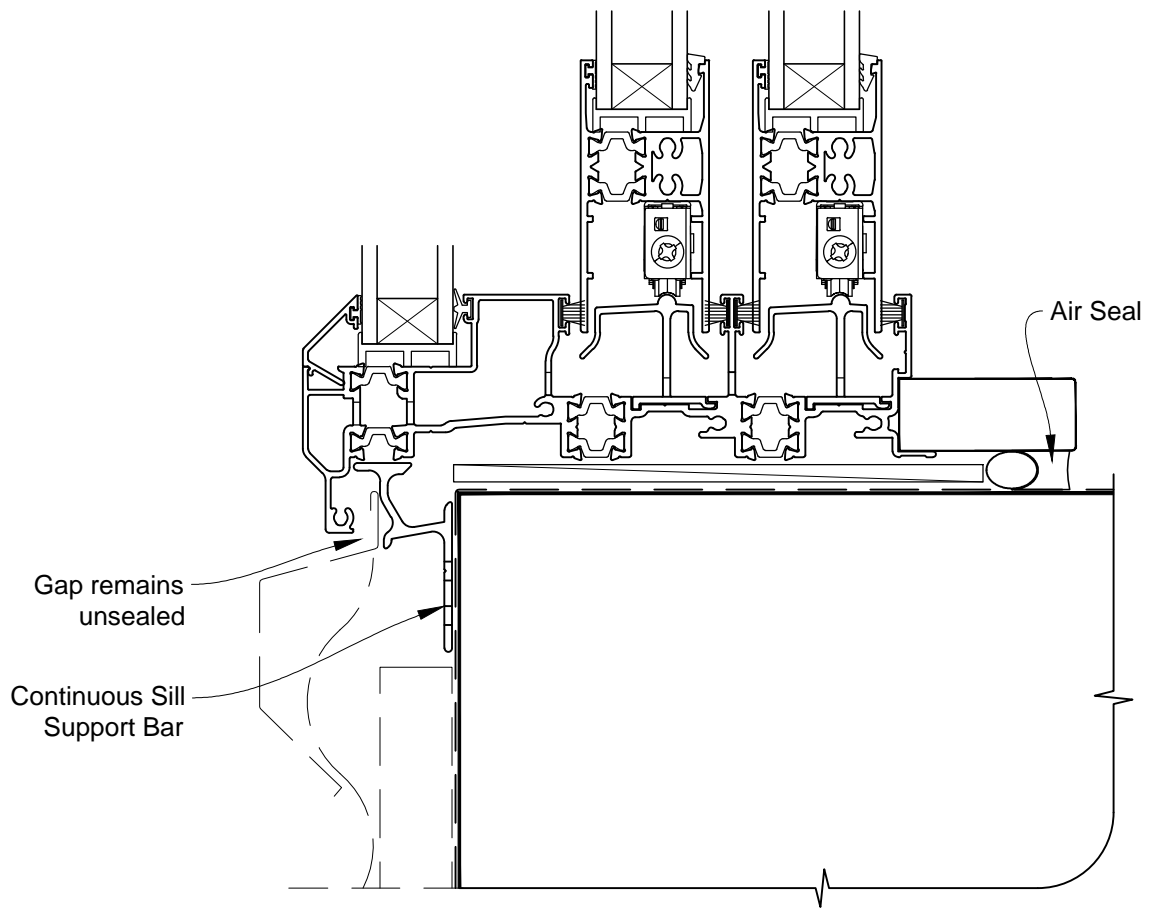

**INSTALLATION DETAIL - FIRST RESIDENTIAL THERMAL HEART
MULTISLIDER WINDOW ON PROFILE METAL
CAVITY CONSTRUCTION**

Date: 01.03.14

Scale: 1:2

CAD Ref.: FTMWPM-CH

**INSTALLATION DETAIL - FIRST RESIDENTIAL THERMAL HEART
MULTISLIDER WINDOW ON PROFILE METAL
CAVITY CONSTRUCTION**

Date: 01.03.14

Scale: 1:2

CAD Ref.: FTMWPM-CJ

**INSTALLATION DETAIL - FIRST RESIDENTIAL THERMAL HEART
MULTISLIDER WINDOW ON PROFILE METAL
CAVITY CONSTRUCTION**

Date: 01.03.14

Scale: 1:2

CAD Ref.: FTMWPM-CS

**INSTALLATION DETAIL - FIRST RESIDENTIAL THERMAL HEART
MULTISLIDER WINDOW ON PROFILE METAL
CAVITY CONSTRUCTION**

Date: 01.03.14

Scale: 1:2

CAD Ref.: FTMWPM-CS2

**INSTALLATION DETAIL - FIRST RESIDENTIAL THERMAL HEART
MULTISLIDER WINDOW ON PROFILE METAL
DIRECT FIXED CLADDING**

Date: 01.03.14

Scale: 1:2

CAD Ref.: FTMWPM-DH