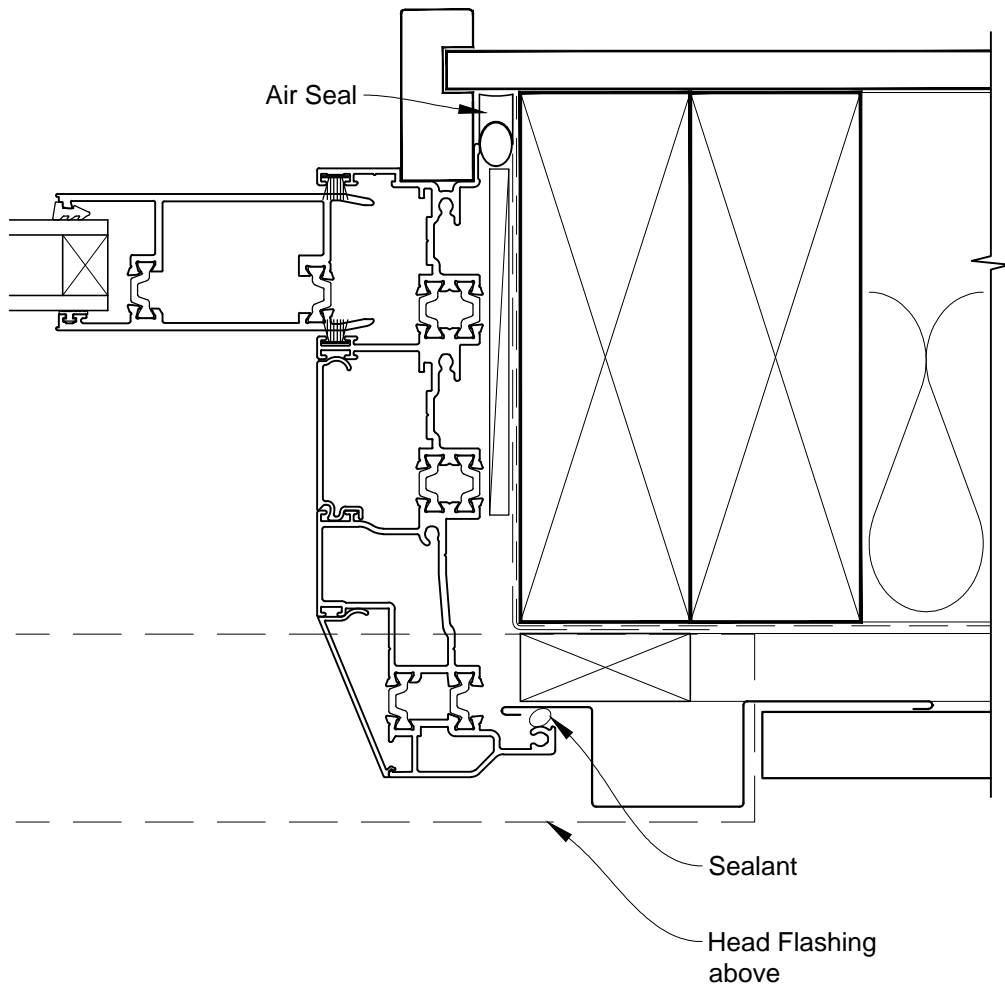

**INSTALLATION DETAIL - FIRST RESIDENTIAL THERMAL HEART
MULTISLIDER WINDOW ON PROFILE METAL
CAVITY CONSTRUCTION**

Date: 01.03.14

Scale: 1:2

CAD Ref.: FTMWPM-CH

**INSTALLATION DETAIL - FIRST RESIDENTIAL THERMAL HEART
MULTISLIDER WINDOW ON PROFILE METAL
CAVITY CONSTRUCTION**

Date: 01.03.14

Scale: 1:2

CAD Ref.: FTMWPM-CJ

**INSTALLATION DETAIL - FIRST RESIDENTIAL THERMAL HEART
MULTISLIDER WINDOW ON PROFILE METAL
CAVITY CONSTRUCTION**

Date: 01.03.14

Scale: 1:2

CAD Ref.: FTMWPM-CS

**INSTALLATION DETAIL - FIRST RESIDENTIAL THERMAL HEART
MULTISLIDER WINDOW ON PROFILE METAL
CAVITY CONSTRUCTION**

Date: 01.03.14

Scale: 1:2

CAD Ref.: FTMWPM-CS2

**INSTALLATION DETAIL - FIRST RESIDENTIAL THERMAL HEART
MULTISLIDER WINDOW ON PROFILE METAL
DIRECT FIXED CLADDING**

Date: 01.03.14

Scale: 1:2

CAD Ref.: FTMWPM-DH