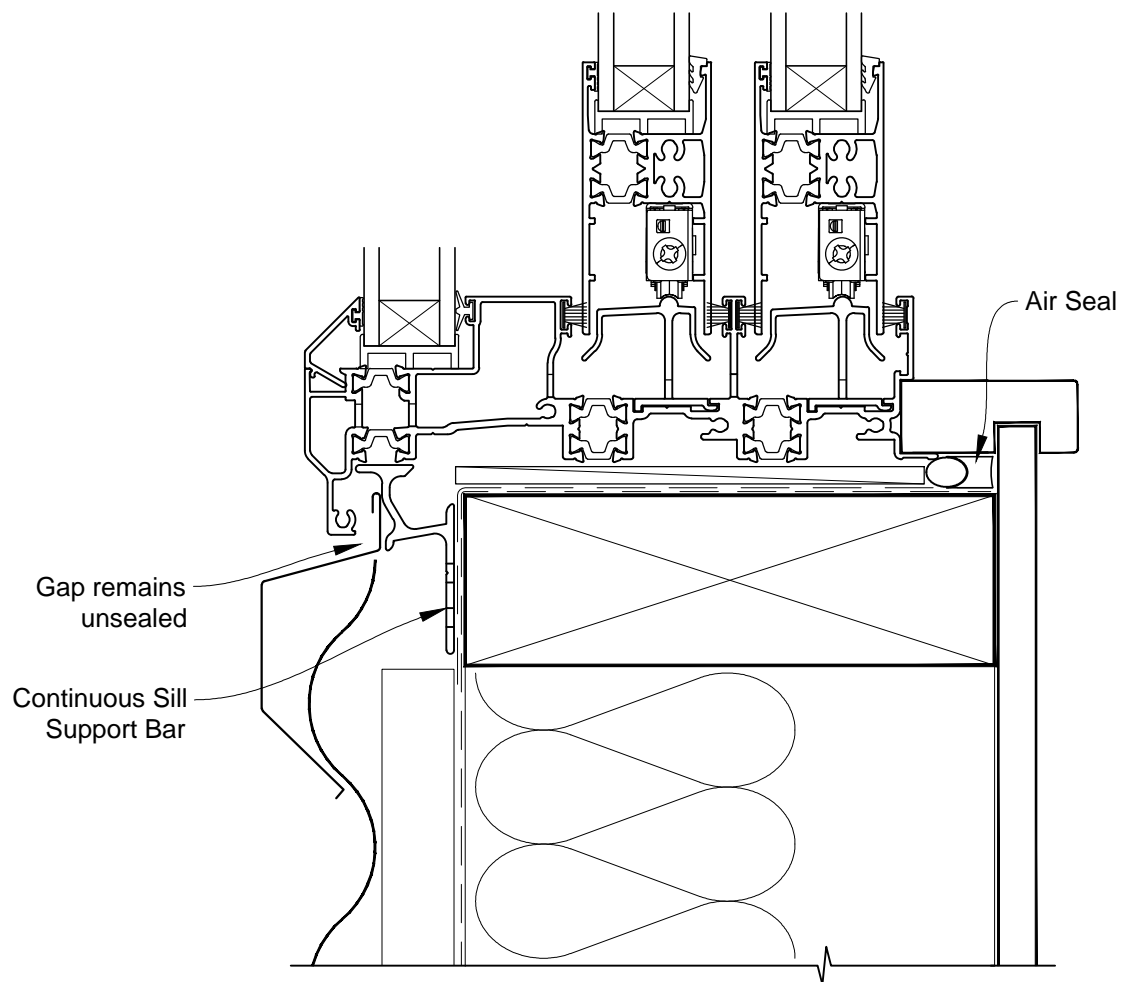

**INSTALLATION DETAIL - FIRST RESIDENTIAL THERMAL HEART
MULTISLIDER WINDOW ON PROFILE METAL
CAVITY CONSTRUCTION**

Date: 01.03.14

Scale: 1:2

CAD Ref.: FTMWPM-CH

**INSTALLATION DETAIL - FIRST RESIDENTIAL THERMAL HEART
MULTISLIDER WINDOW ON PROFILE METAL
CAVITY CONSTRUCTION**

Date: 01.03.14

Scale: 1:2

CAD Ref.: FTMWPM-CJ

**INSTALLATION DETAIL - FIRST RESIDENTIAL THERMAL HEART
MULTISLIDER WINDOW ON PROFILE METAL
CAVITY CONSTRUCTION**

Date: 01.03.14

Scale: 1:2

CAD Ref.: FTMWPM-CS

**INSTALLATION DETAIL - FIRST RESIDENTIAL THERMAL HEART
MULTISLIDER WINDOW ON PROFILE METAL
CAVITY CONSTRUCTION**

Date: 01.03.14

Scale: 1:2

CAD Ref.: FTMWPM-CS2

**INSTALLATION DETAIL - FIRST RESIDENTIAL THERMAL HEART
MULTISLIDER WINDOW ON PROFILE METAL
DIRECT FIXED CLADDING**

Date: 01.03.14

Scale: 1:2

CAD Ref.: FTMWPM-DH