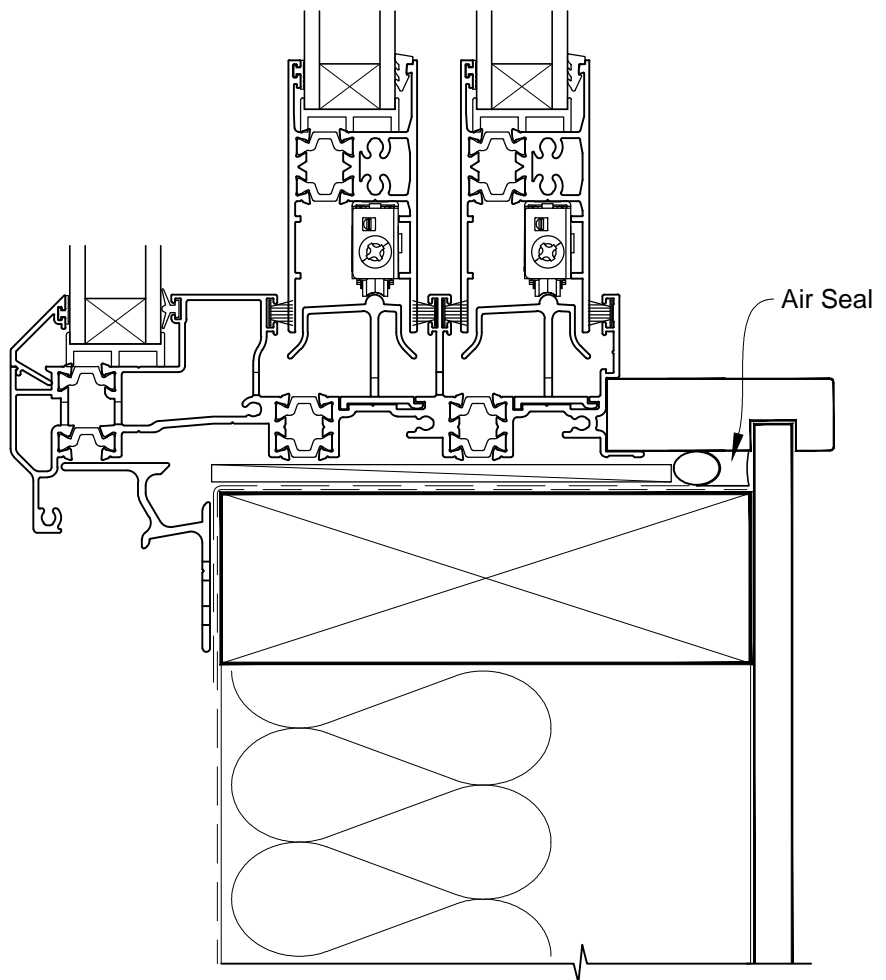

**INSTALLATION DETAIL - FIRST RESIDENTIAL THERMAL HEART
MULTISLIDER WINDOW ON NO CLADDING
CAVITY CONSTRUCTION**

Date: 01.03.14

Scale: 1:2

CAD Ref.: FTMWNC-CH

**INSTALLATION DETAIL - FIRST RESIDENTIAL THERMAL HEART
MULTISLIDER WINDOW ON NO CLADDING
CAVITY CONSTRUCTION**

Date: 01.03.14

Scale: 1:2

CAD Ref.: FTMWNC-CJ

**INSTALLATION DETAIL - FIRST RESIDENTIAL THERMAL HEART
MULTISLIDER WINDOW ON NO CLADDING
CAVITY CONSTRUCTION**

Date: 01.03.14

Scale: 1:2

CAD Ref.: FTMWNC-CS

**INSTALLATION DETAIL - FIRST RESIDENTIAL THERMAL HEART
MULTISLIDER WINDOW ON NO CLADDING
CAVITY CONSTRUCTION**