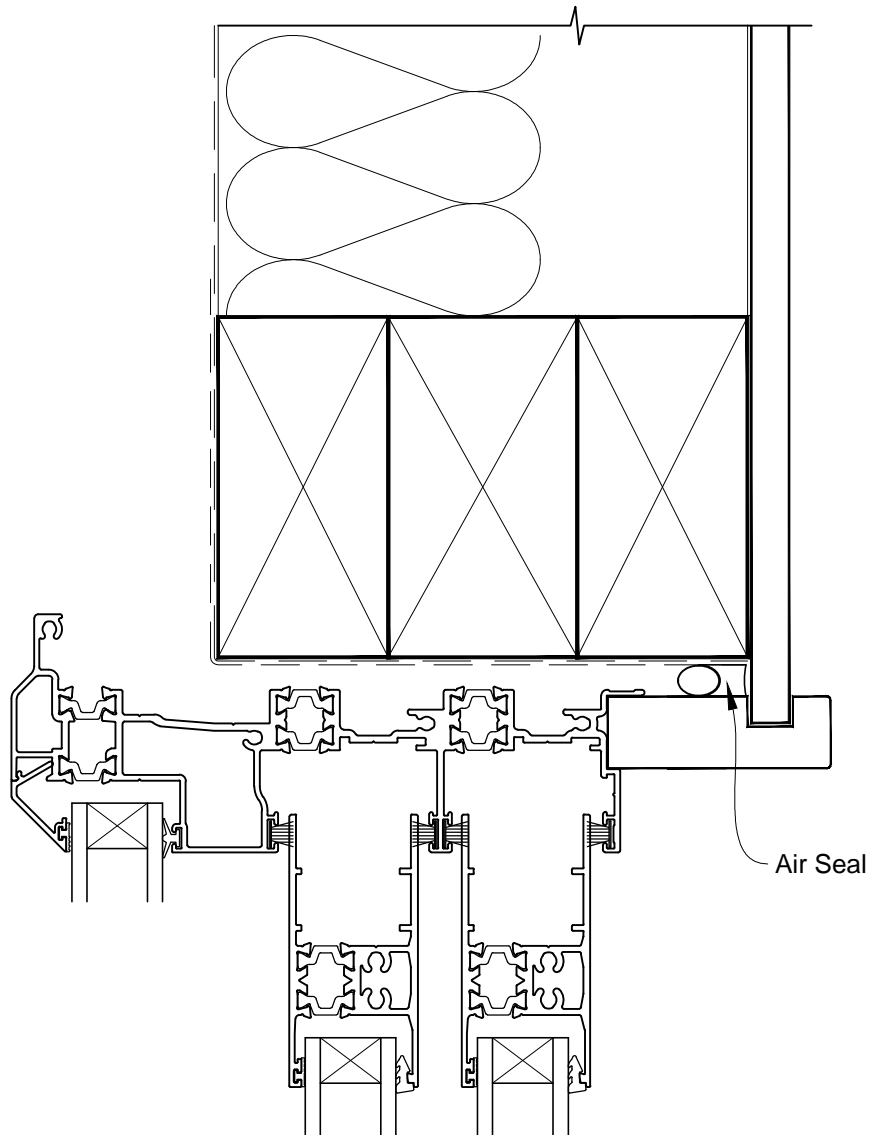

**INSTALLATION DETAIL - FIRST RESIDENTIAL THERMAL HEART
MULTISLIDER WINDOW ON NO CLADDING
CAVITY CONSTRUCTION**

Date: 01.03.14

Scale: 1:2

CAD Ref.: FTMWNC-CH

**INSTALLATION DETAIL - FIRST RESIDENTIAL THERMAL HEART
MULTISLIDER WINDOW ON NO CLADDING
CAVITY CONSTRUCTION**

Date: 01.03.14

Scale: 1:2

CAD Ref.: FTMWNC-CJ

**INSTALLATION DETAIL - FIRST RESIDENTIAL THERMAL HEART
MULTISLIDER WINDOW ON NO CLADDING
CAVITY CONSTRUCTION**

Date: 01.03.14

Scale: 1:2

CAD Ref.: FTMWNC-CS

**INSTALLATION DETAIL - FIRST RESIDENTIAL THERMAL HEART
MULTISLIDER WINDOW ON NO CLADDING
CAVITY CONSTRUCTION**