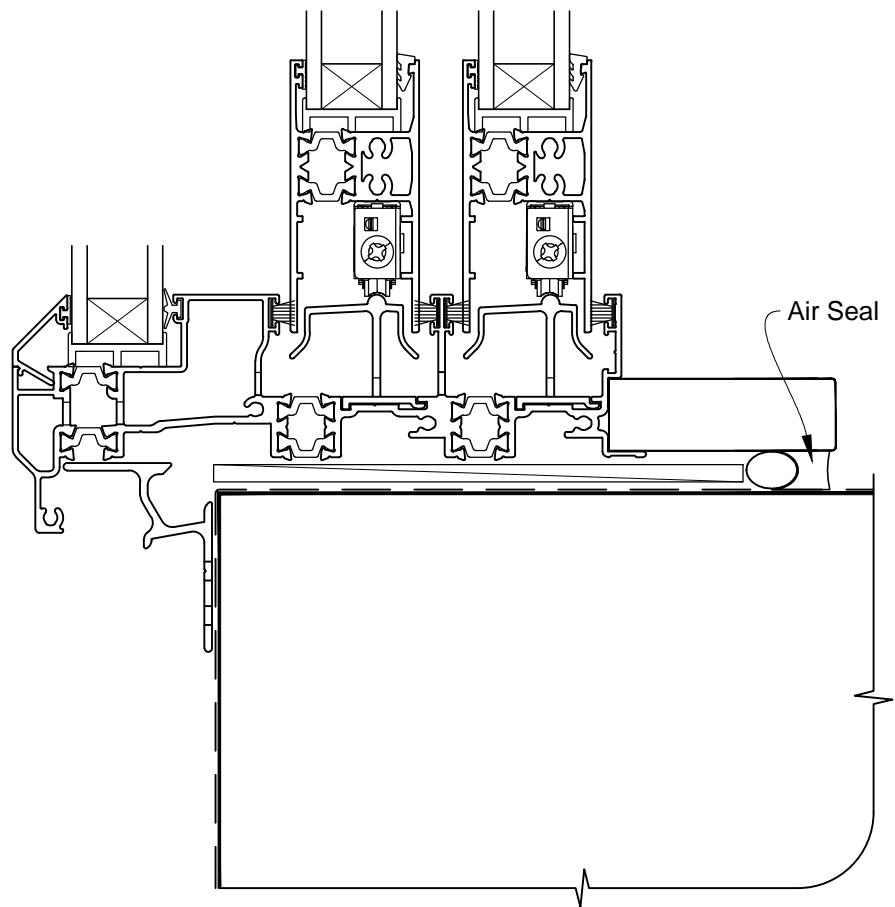

**INSTALLATION DETAIL - FIRST RESIDENTIAL THERMAL HEART
MULTISLIDER WINDOW ON NO CLADDING
CAVITY CONSTRUCTION**

Date: 01.03.14

Scale: 1:2

CAD Ref.: FTMWNC-CH

**INSTALLATION DETAIL - FIRST RESIDENTIAL THERMAL HEART
MULTISLIDER WINDOW ON NO CLADDING
CAVITY CONSTRUCTION**

Date: 01.03.14

Scale: 1:2

CAD Ref.: FTMWNC-CJ

**INSTALLATION DETAIL - FIRST RESIDENTIAL THERMAL HEART
MULTISLIDER WINDOW ON NO CLADDING
CAVITY CONSTRUCTION**

Date: 01.03.14

Scale: 1:2

CAD Ref.: FTMWNC-CS

**INSTALLATION DETAIL - FIRST RESIDENTIAL THERMAL HEART
MULTISLIDER WINDOW ON NO CLADDING
CAVITY CONSTRUCTION**

Date: 01.03.14

Scale: 1:2

CAD Ref.: FTMWNC-CS2

**INSTALLATION DETAIL - FIRST RESIDENTIAL THERMAL HEART
MULTISLIDER WINDOW ON NO CLADDING
DIRECT FIXED CLADDING**

Date: 01.03.14

Scale: 1:2

CAD Ref.: FTMWNC-DH