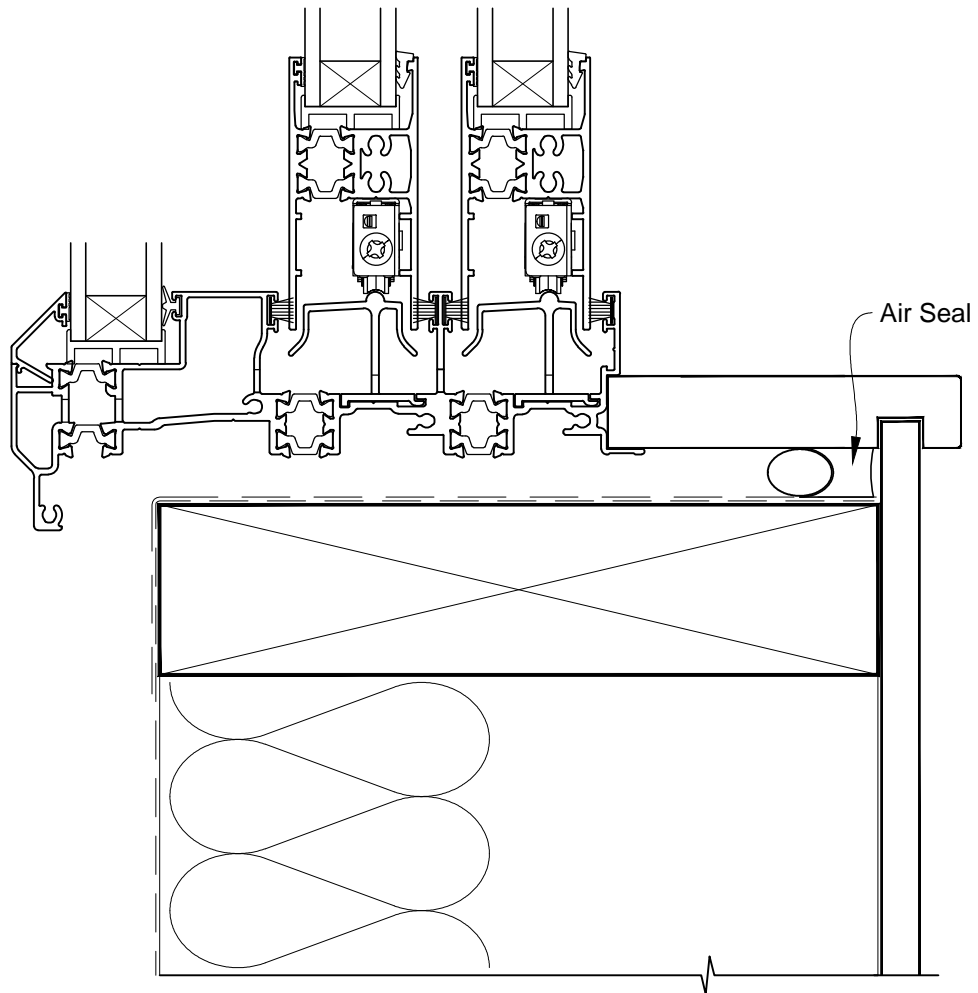

**INSTALLATION DETAIL - FIRST RESIDENTIAL THERMAL HEART
MULTISLIDER WINDOW ON NO CLADDING
DIRECT FIXED CLADDING**

Date: 01.03.14

Scale: 1:2

CAD Ref.: FTMWNC-DS