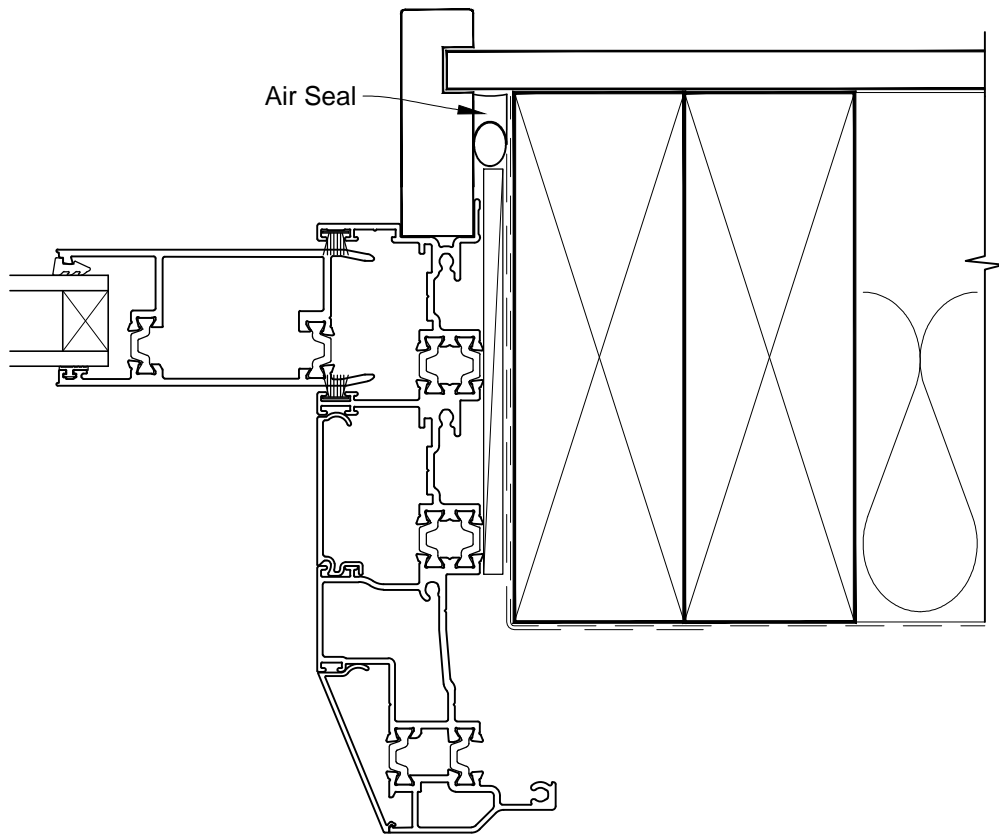

**INSTALLATION DETAIL - FIRST RESIDENTIAL THERMAL HEART
MULTISLIDER WINDOW ON NO CLADDING
CAVITY CONSTRUCTION**

Date: 01.03.14

Scale: 1:2

CAD Ref.: FTMWNC-CH

**INSTALLATION DETAIL - FIRST RESIDENTIAL THERMAL HEART
MULTISLIDER WINDOW ON NO CLADDING
CAVITY CONSTRUCTION**

Date: 01.03.14

Scale: 1:2

CAD Ref.: FTMWNC-CJ

**INSTALLATION DETAIL - FIRST RESIDENTIAL THERMAL HEART
MULTISLIDER WINDOW ON NO CLADDING
CAVITY CONSTRUCTION**

Date: 01.03.14

Scale: 1:2

CAD Ref.: FTMWNC-CS

**INSTALLATION DETAIL - FIRST RESIDENTIAL THERMAL HEART
MULTISLIDER WINDOW ON NO CLADDING
CAVITY CONSTRUCTION**