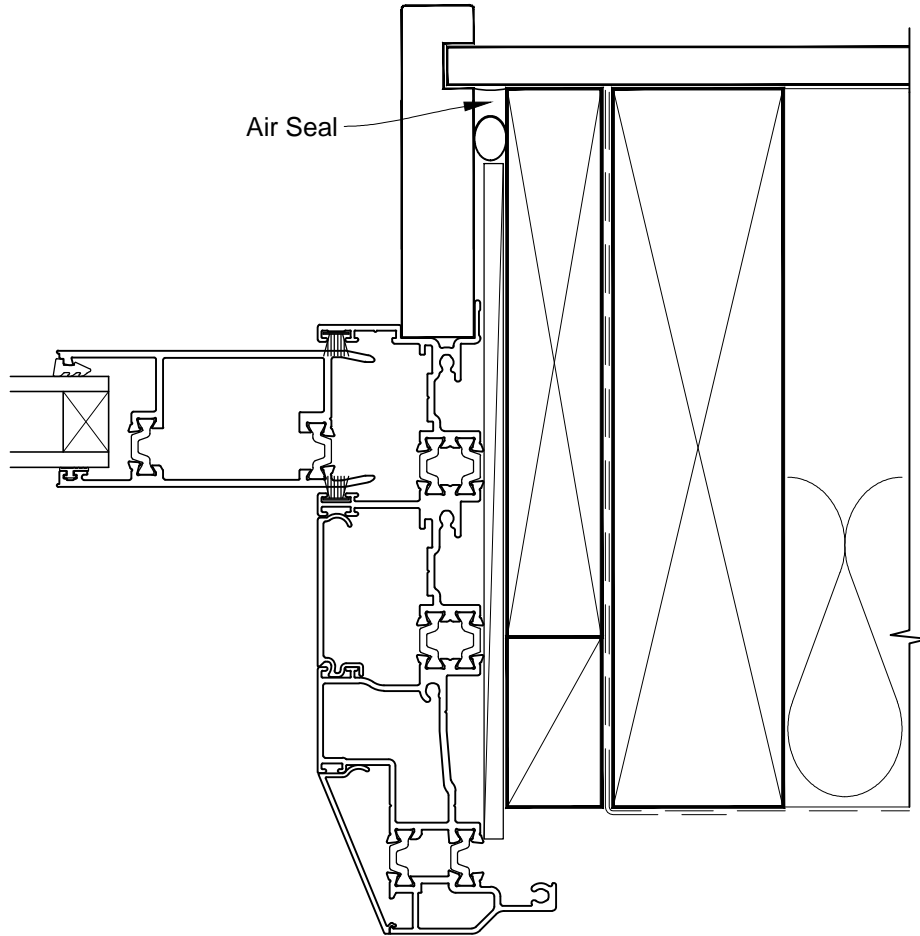

**INSTALLATION DETAIL - FIRST RESIDENTIAL THERMAL HEART
MULTISLIDER WINDOW ON NO CLADDING
DIRECT FIXED CLADDING**

Date: 01.03.14

Scale: 1:2

CAD Ref.: FTMWNC-DJ