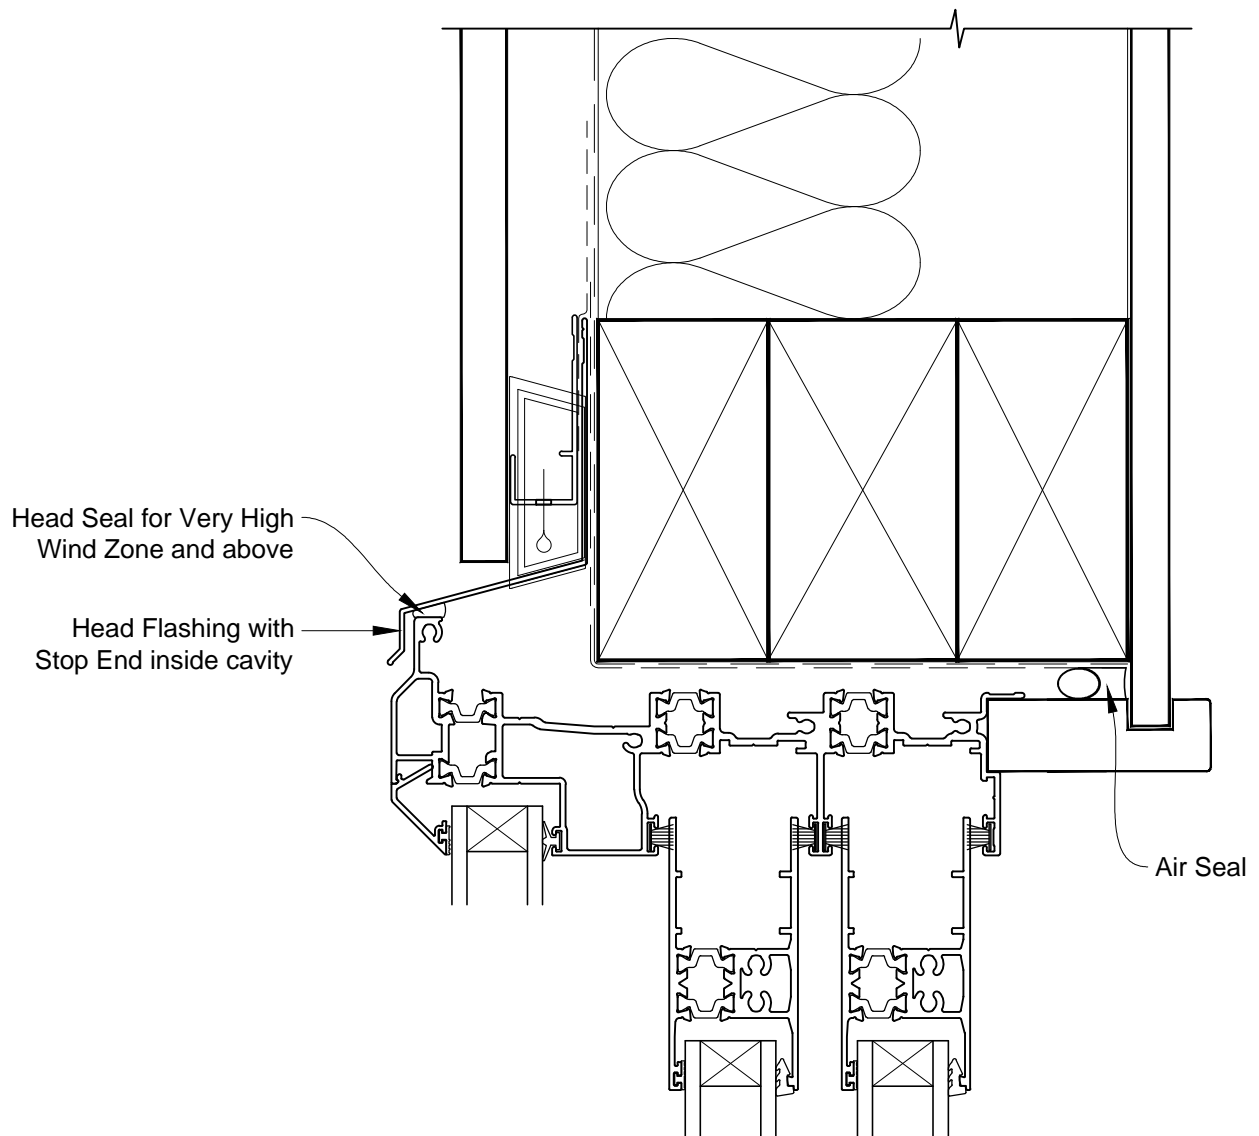

**INSTALLATION DETAIL - FIRST RESIDENTIAL THERMAL HEART
MULTISLIDER WINDOW ON FLAT SHEET
CAVITY CONSTRUCTION**

Date: 01.03.14

Scale: 1:2

CAD Ref.: FTMWFS-CH

**INSTALLATION DETAIL - FIRST RESIDENTIAL THERMAL HEART
MULTISLIDER WINDOW ON FLAT SHEET
CAVITY CONSTRUCTION**

Date: 01.03.14

Scale: 1:2

CAD Ref.: FTMWFS-CJ

**INSTALLATION DETAIL - FIRST RESIDENTIAL THERMAL HEART
MULTISLIDER WINDOW ON FLAT SHEET
CAVITY CONSTRUCTION**

Date: 01.03.14

Scale: 1:2

CAD Ref.: FTMWFS-CS

**INSTALLATION DETAIL - FIRST RESIDENTIAL THERMAL HEART
MULTISLIDER WINDOW ON FLAT SHEET
CAVITY CONSTRUCTION**