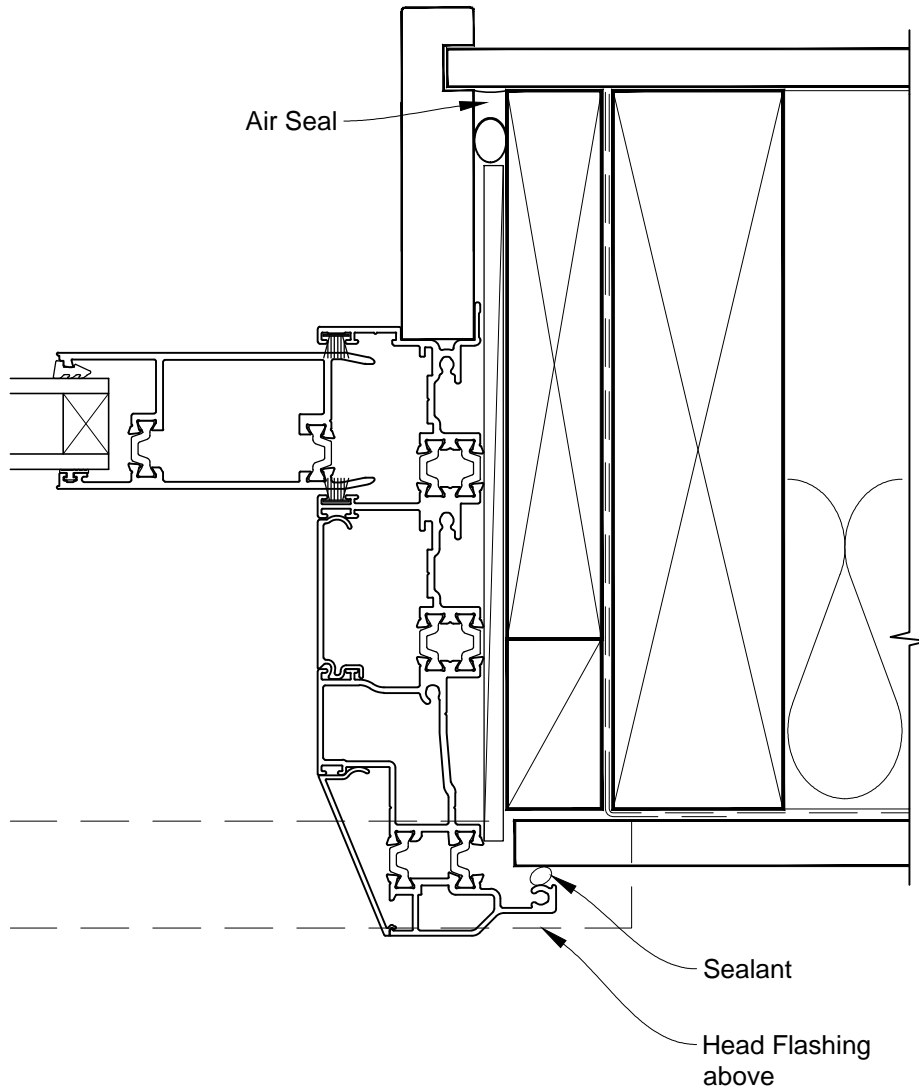

**INSTALLATION DETAIL - FIRST RESIDENTIAL THERMAL HEART
MULTISLIDER WINDOW ON FLAT SHEET
DIRECT FIXED CLADDING**

Date: 01.03.14

Scale: 1:2

CAD Ref.: FTMWFS-DJ