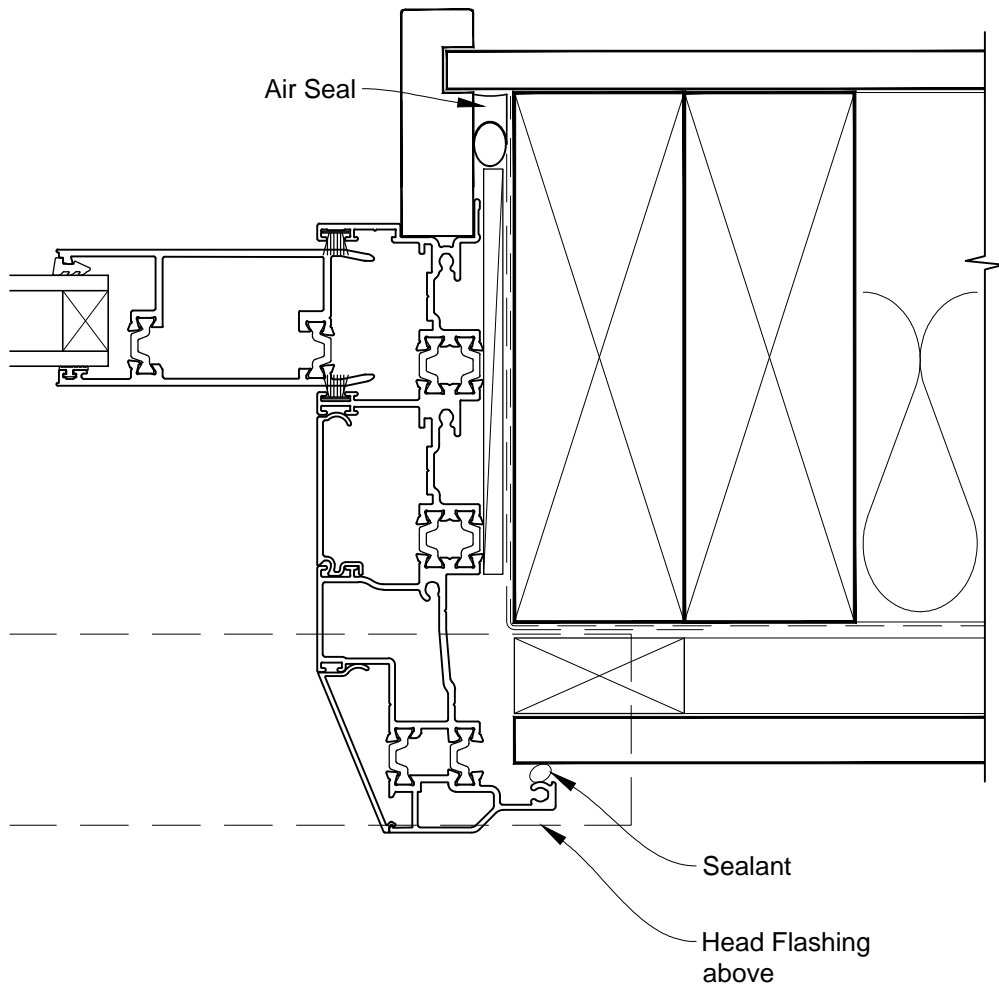

**INSTALLATION DETAIL - FIRST RESIDENTIAL THERMAL HEART
MULTISLIDER WINDOW ON FLAT SHEET
CAVITY CONSTRUCTION**

Date: 01.03.14

Scale: 1:2

CAD Ref.: FTMWFS-CH

**INSTALLATION DETAIL - FIRST RESIDENTIAL THERMAL HEART
MULTISLIDER WINDOW ON FLAT SHEET
CAVITY CONSTRUCTION**

Date: 01.03.14

Scale: 1:2

CAD Ref.: FTMWFS-CJ

**INSTALLATION DETAIL - FIRST RESIDENTIAL THERMAL HEART
MULTISLIDER WINDOW ON FLAT SHEET
CAVITY CONSTRUCTION**

Date: 01.03.14

Scale: 1:2

CAD Ref.: FTMWFS-CS

**INSTALLATION DETAIL - FIRST RESIDENTIAL THERMAL HEART
MULTISLIDER WINDOW ON FLAT SHEET
CAVITY CONSTRUCTION**