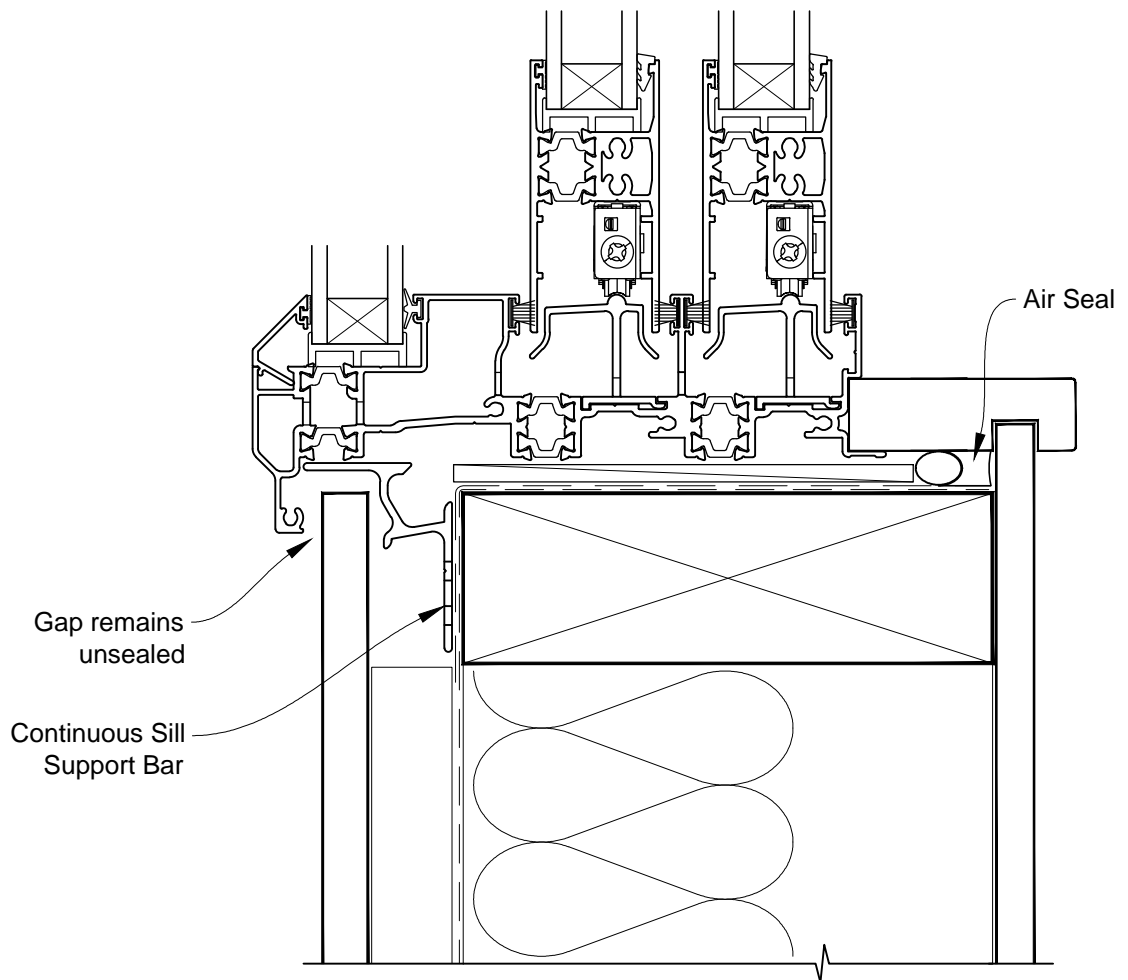

**INSTALLATION DETAIL - FIRST RESIDENTIAL THERMAL HEART
MULTISLIDER WINDOW ON FLAT SHEET
CAVITY CONSTRUCTION**

Date: 01.03.14

Scale: 1:2

CAD Ref.: FTMWFS-CH

**INSTALLATION DETAIL - FIRST RESIDENTIAL THERMAL HEART
MULTISLIDER WINDOW ON FLAT SHEET
CAVITY CONSTRUCTION**

Date: 01.03.14

Scale: 1:2

CAD Ref.: FTMWFS-CJ

**INSTALLATION DETAIL - FIRST RESIDENTIAL THERMAL HEART
MULTISLIDER WINDOW ON FLAT SHEET
CAVITY CONSTRUCTION**

Date: 01.03.14

Scale: 1:2

CAD Ref.: FTMWFS-CS

**INSTALLATION DETAIL - FIRST RESIDENTIAL THERMAL HEART
MULTISLIDER WINDOW ON FLAT SHEET
CAVITY CONSTRUCTION**