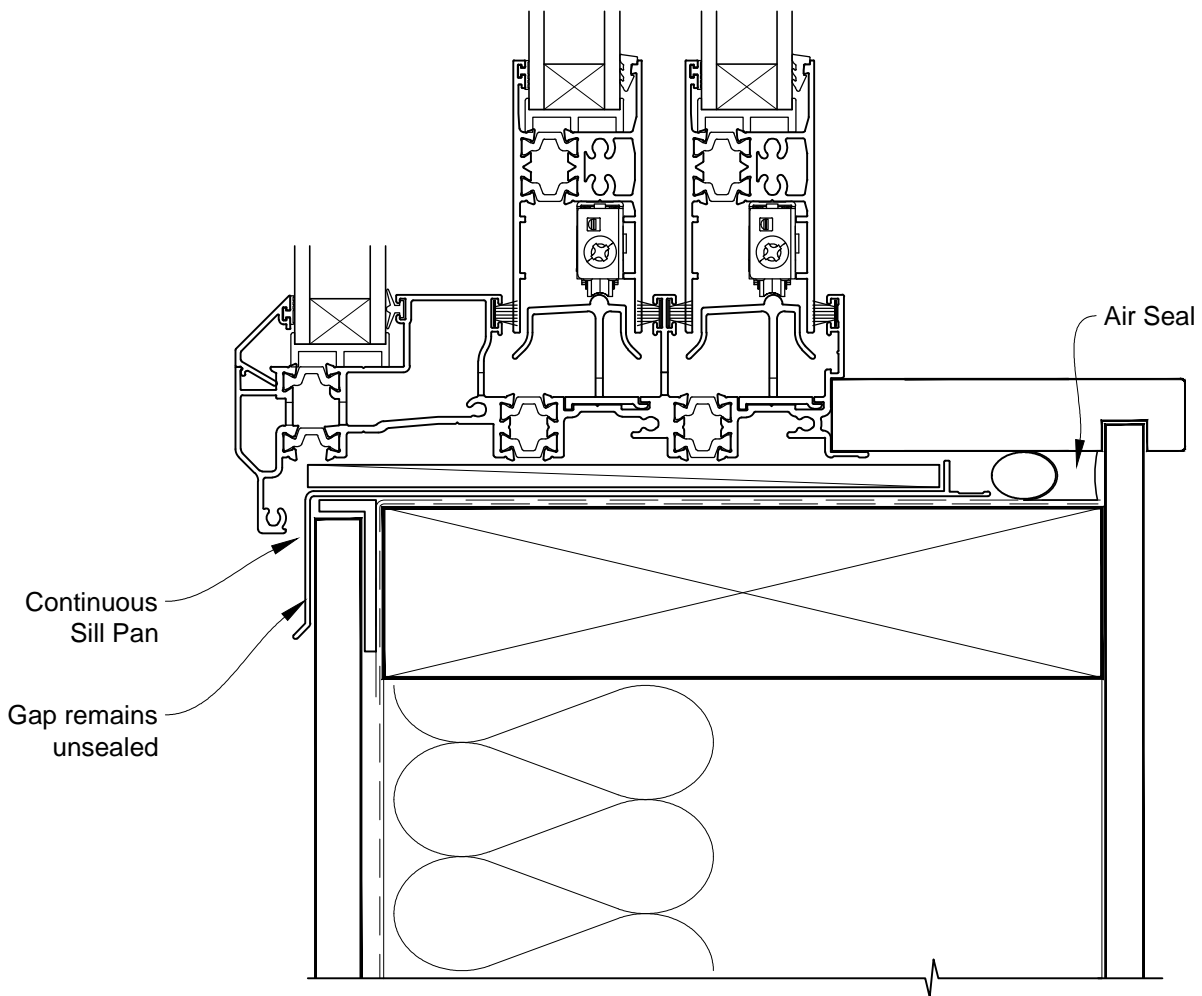

Date: 01.03.14

Scale: 1:2

CAD Ref.: FTMWFS-DJ

**INSTALLATION DETAIL - FIRST RESIDENTIAL THERMAL HEART
MULTISLIDER WINDOW ON FLAT SHEET
DIRECT FIXED CLADDING**

Date: 01.03.14

Scale: 1:2

CAD Ref.: FTMWFS-DS

**INSTALLATION DETAIL - FIRST RESIDENTIAL THERMAL HEART
MULTISLIDER WINDOW ON FLAT SHEET
DIRECT FIXED CLADDING**

Date: 01.03.14

Scale: 1:2

CAD Ref.: FTMWFS-DS2