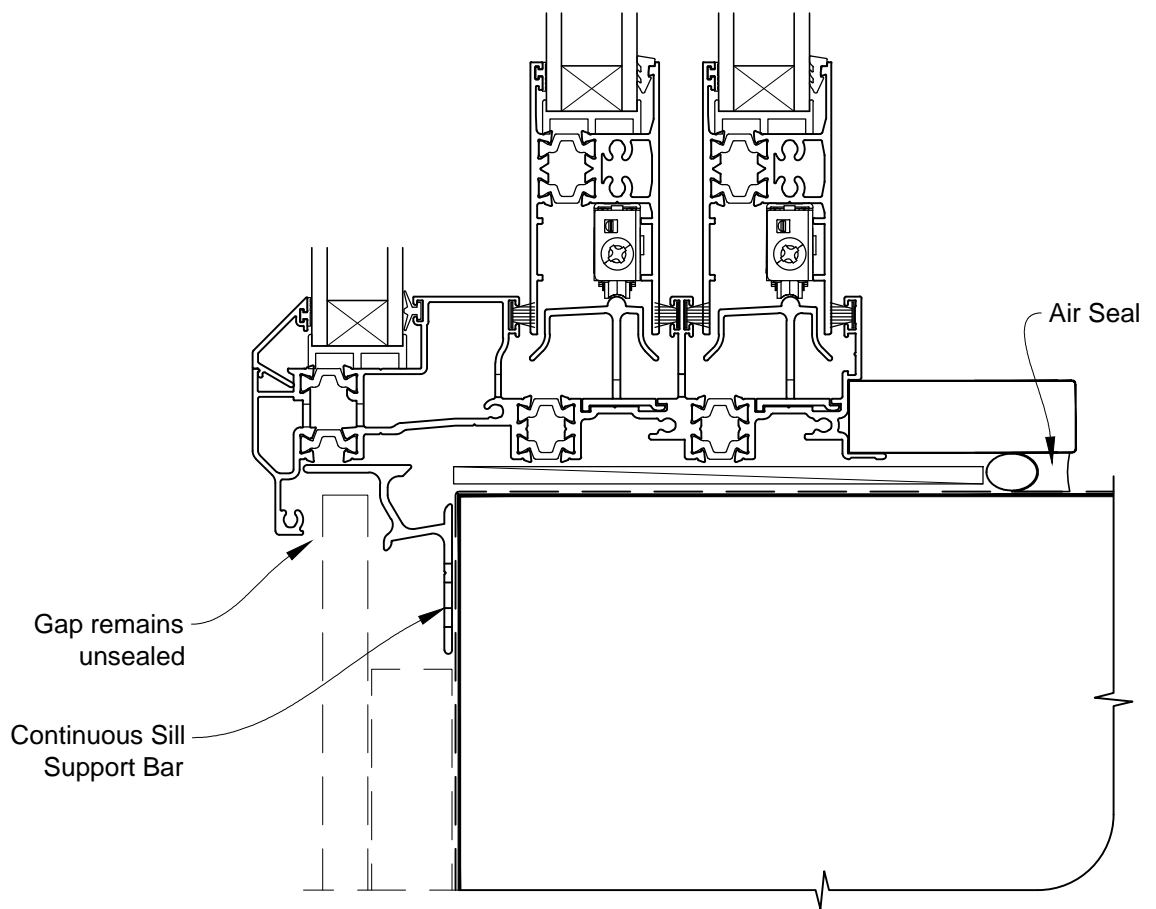

**INSTALLATION DETAIL - FIRST RESIDENTIAL THERMAL HEART
MULTISLIDER WINDOW ON FLAT SHEET
CAVITY CONSTRUCTION**

Date: 01.03.14

Scale: 1:2

CAD Ref.: FTMWFS-CH

**INSTALLATION DETAIL - FIRST RESIDENTIAL THERMAL HEART
MULTISLIDER WINDOW ON FLAT SHEET
CAVITY CONSTRUCTION**

Date: 01.03.14

Scale: 1:2

CAD Ref.: FTMWFS-CJ

**INSTALLATION DETAIL - FIRST RESIDENTIAL THERMAL HEART
MULTISLIDER WINDOW ON FLAT SHEET
CAVITY CONSTRUCTION**

Date: 01.03.14

Scale: 1:2

CAD Ref.: FTMWFS-CS

**INSTALLATION DETAIL - FIRST RESIDENTIAL THERMAL HEART
MULTISLIDER WINDOW ON FLAT SHEET
CAVITY CONSTRUCTION**

Date: 01.03.14

Scale: 1:2

CAD Ref.: FTMWFS-CS2

**INSTALLATION DETAIL - FIRST RESIDENTIAL THERMAL HEART
MULTISLIDER WINDOW ON FLAT SHEET
DIRECT FIXED CLADDING**

Date: 01.03.14

Scale: 1:2

CAD Ref.: FTMWFS-DH

**INSTALLATION DETAIL - FIRST RESIDENTIAL THERMAL HEART
MULTISLIDER WINDOW ON FLAT SHEET
DIRECT FIXED CLADDING**