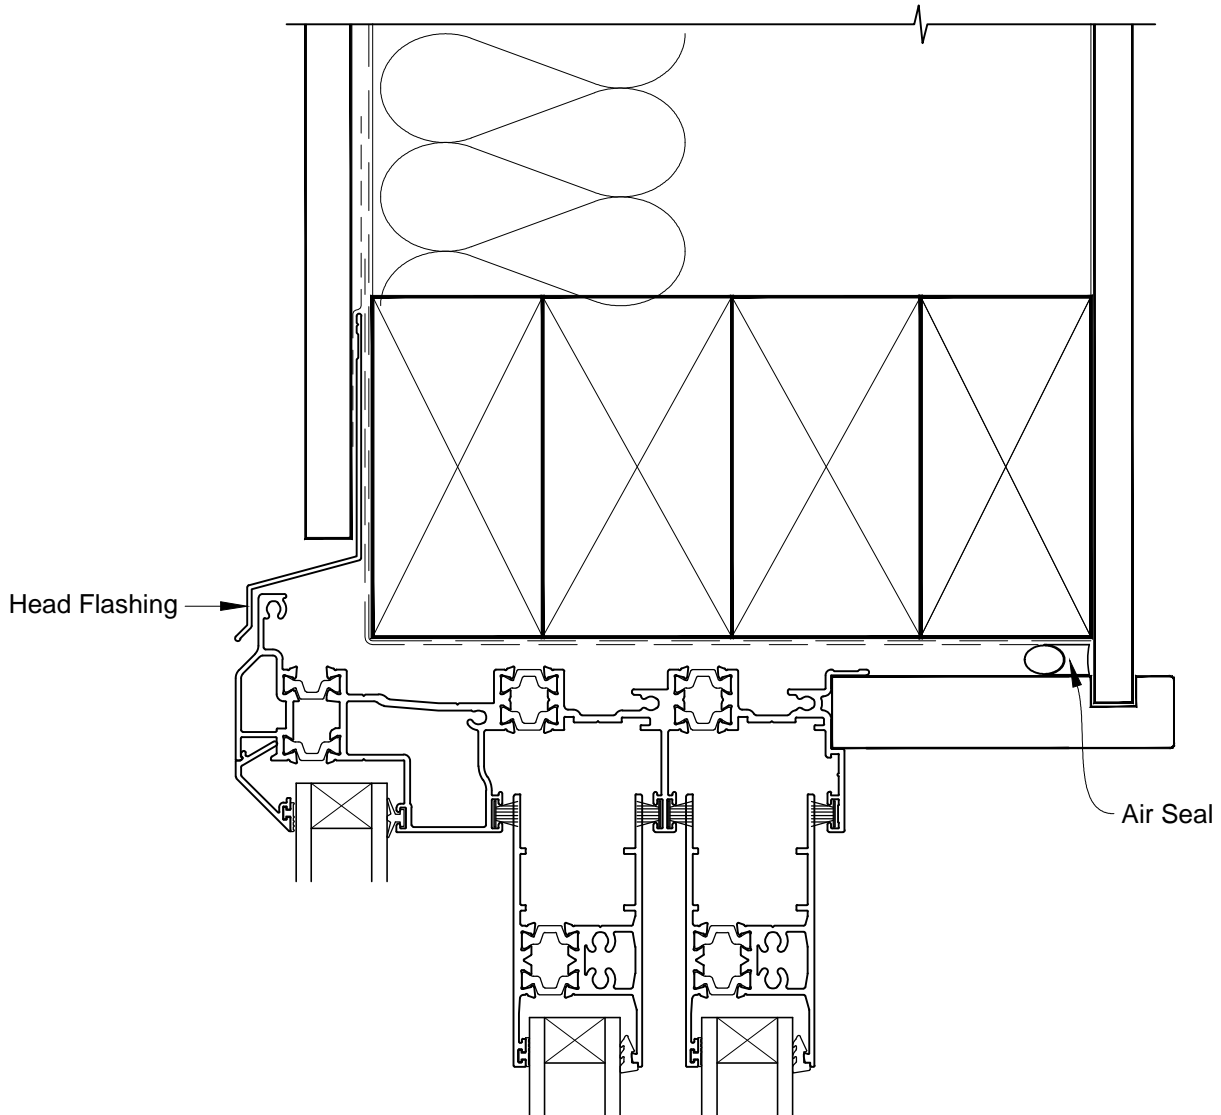

**INSTALLATION DETAIL - FIRST RESIDENTIAL THERMAL HEART
MULTISLIDER WINDOW ON FLAT SHEET
CAVITY CONSTRUCTION**

Date: 01.03.14

Scale: 1:2

CAD Ref.: FTMWFS-CH

**INSTALLATION DETAIL - FIRST RESIDENTIAL THERMAL HEART
MULTISLIDER WINDOW ON FLAT SHEET
CAVITY CONSTRUCTION**

Date: 01.03.14

Scale: 1:2

CAD Ref.: FTMWFS-CJ

**INSTALLATION DETAIL - FIRST RESIDENTIAL THERMAL HEART
MULTISLIDER WINDOW ON FLAT SHEET
CAVITY CONSTRUCTION**

Date: 01.03.14

Scale: 1:2

CAD Ref.: FTMWFS-CS

**INSTALLATION DETAIL - FIRST RESIDENTIAL THERMAL HEART
MULTISLIDER WINDOW ON FLAT SHEET
CAVITY CONSTRUCTION**

Date: 01.03.14

Scale: 1:2

CAD Ref.: FTMWFS-CS2

**INSTALLATION DETAIL - FIRST RESIDENTIAL THERMAL HEART
MULTISLIDER WINDOW ON FLAT SHEET
DIRECT FIXED CLADDING**

Date: 01.03.14

Scale: 1:2

CAD Ref.: FTMWFS-DH

**INSTALLATION DETAIL - FIRST RESIDENTIAL THERMAL HEART
MULTISLIDER WINDOW ON FLAT SHEET
DIRECT FIXED CLADDING**