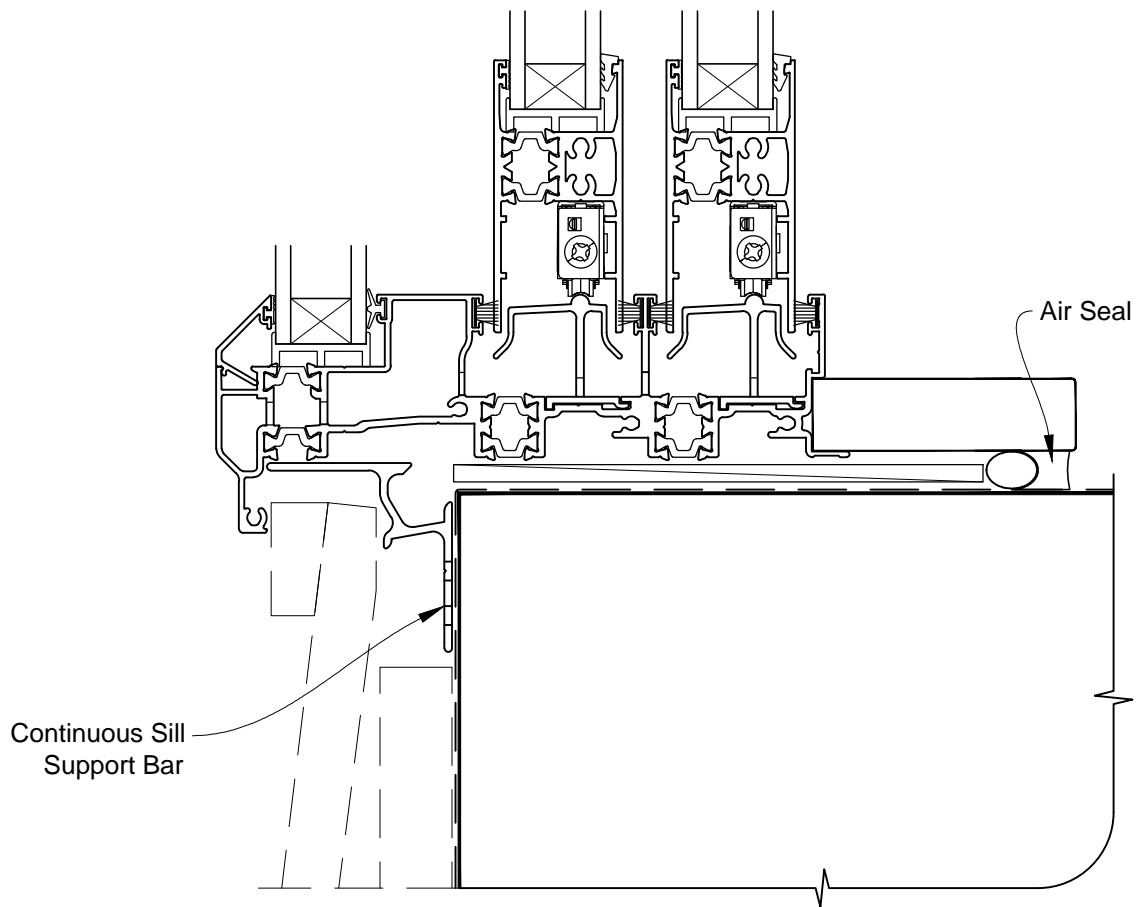

**INSTALLATION DETAIL - FIRST RESIDENTIAL THERMAL HEART  
MULTISLIDER WINDOW ON BEVELBACK WEATHERBOARD  
CAVITY CONSTRUCTION**

Date: 01.03.14

Scale: 1:2

CAD Ref.: FTMWBW-CH

**INSTALLATION DETAIL - FIRST RESIDENTIAL THERMAL HEART  
MULTISLIDER WINDOW ON BEVELBACK WEATHERBOARD  
CAVITY CONSTRUCTION**

Date: 01.03.14

Scale: 1:2

CAD Ref.: FTMWBW-CJ

**INSTALLATION DETAIL - FIRST RESIDENTIAL THERMAL HEART  
MULTISLIDER WINDOW ON BEVELBACK WEATHERBOARD  
CAVITY CONSTRUCTION**

Date: 01.03.14

Scale: 1:2

CAD Ref.: FTMWBW-CS

**INSTALLATION DETAIL - FIRST RESIDENTIAL THERMAL HEART  
MULTISLIDER WINDOW ON BEVELBACK WEATHERBOARD  
CAVITY CONSTRUCTION**

Date: 01.03.14

Scale: 1:2

CAD Ref.: FTMWBW-CS2

**INSTALLATION DETAIL - FIRST RESIDENTIAL THERMAL HEART  
MULTISLIDER WINDOW ON BEVELBACK WEATHERBOARD  
DIRECT FIXED CLADDING**