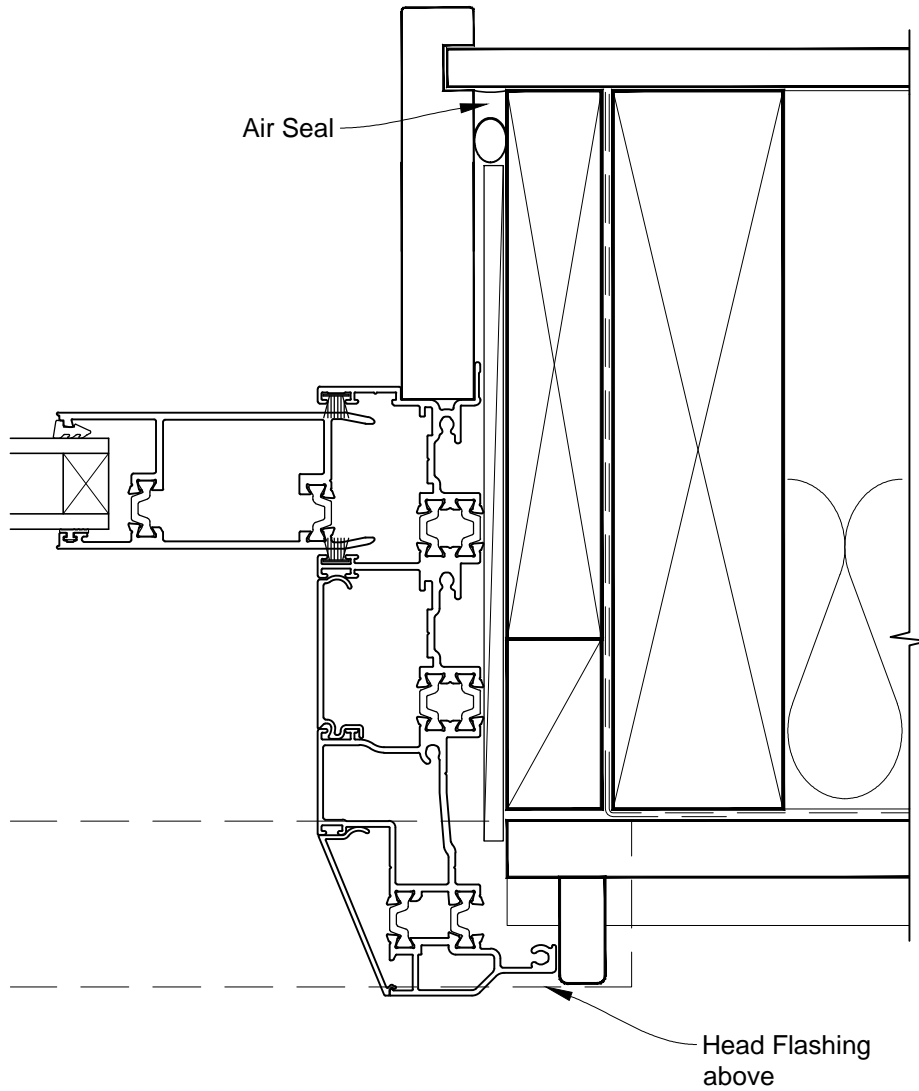

**INSTALLATION DETAIL - FIRST RESIDENTIAL THERMAL HEART  
MULTISLIDER WINDOW ON BEVELBACK WEATHERBOARD  
CAVITY CONSTRUCTION**

Date: 01.03.14

Scale: 1:2

CAD Ref.: FTMWBW-CS2

**INSTALLATION DETAIL - FIRST RESIDENTIAL THERMAL HEART  
MULTISLIDER WINDOW ON BEVELBACK WEATHERBOARD  
DIRECT FIXED CLADDING**

Date: 01.03.14

Scale: 1:2

CAD Ref.: FTMWBW-DH

**INSTALLATION DETAIL - FIRST RESIDENTIAL THERMAL HEART  
MULTISLIDER WINDOW ON BEVELBACK WEATHERBOARD  
DIRECT FIXED CLADDING**

Date: 01.03.14

Scale: 1:2

CAD Ref.: FTMWBW-DJ