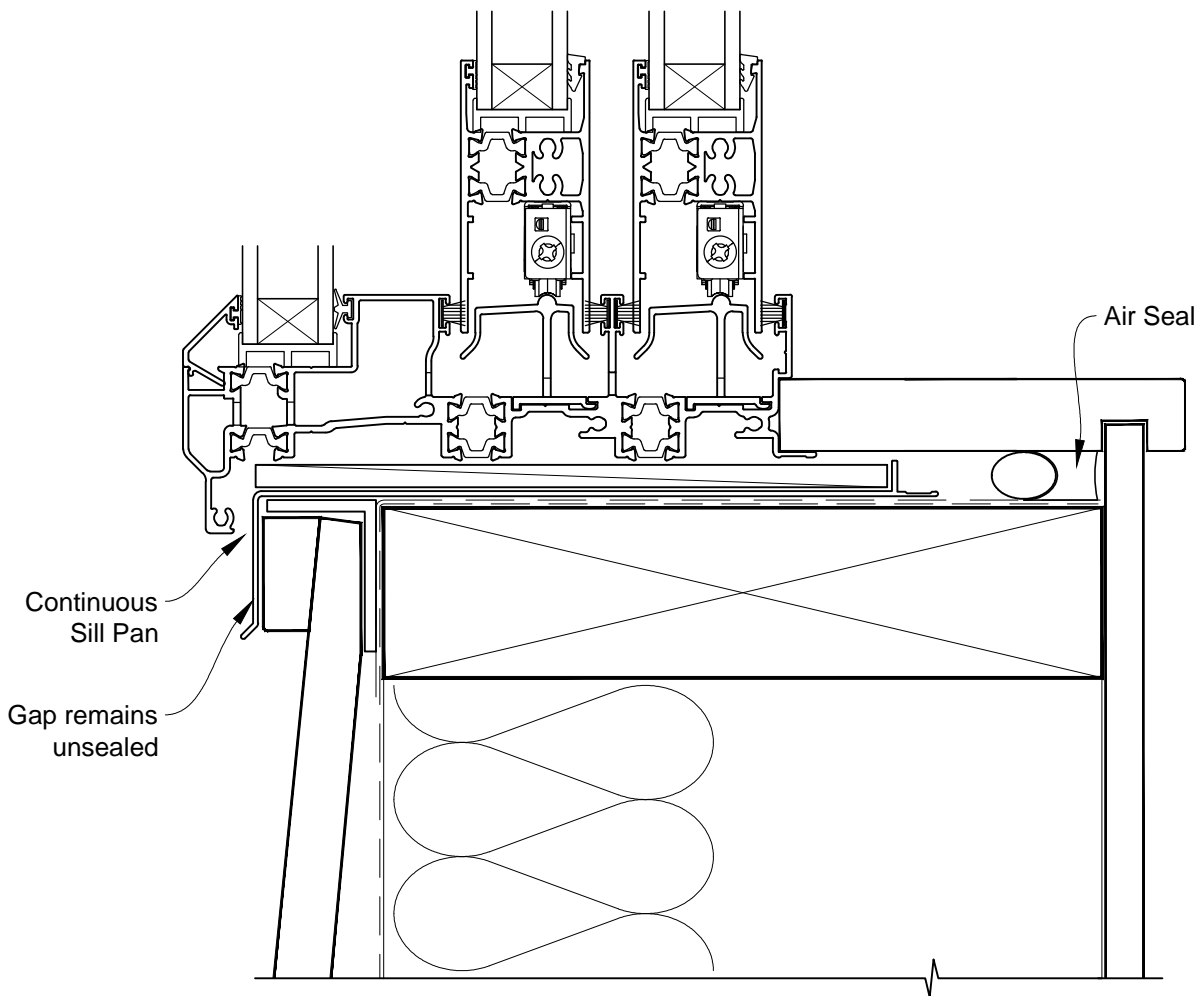

**INSTALLATION DETAIL - FIRST RESIDENTIAL THERMAL HEART  
MULTISLIDER WINDOW ON BEVELBACK WEATHERBOARD  
CAVITY CONSTRUCTION**

Date: 01.03.14

Scale: 1:2

CAD Ref.: FTMWBW-CS2

**INSTALLATION DETAIL - FIRST RESIDENTIAL THERMAL HEART  
MULTISLIDER WINDOW ON BEVELBACK WEATHERBOARD  
DIRECT FIXED CLADDING**

Date: 01.03.14

Scale: 1:2

CAD Ref.: FTMWBW-DH

**INSTALLATION DETAIL - FIRST RESIDENTIAL THERMAL HEART  
MULTISLIDER WINDOW ON BEVELBACK WEATHERBOARD  
DIRECT FIXED CLADDING**

Date: 01.03.14

Scale: 1:2

CAD Ref.: FTMWBW-DJ

**INSTALLATION DETAIL - FIRST RESIDENTIAL THERMAL HEART  
MULTISLIDER WINDOW ON BEVELBACK WEATHERBOARD  
DIRECT FIXED CLADDING**

Date: 01.03.14

Scale: 1:2

CAD Ref.: FTMWBW-DS

**INSTALLATION DETAIL - FIRST RESIDENTIAL THERMAL HEART  
MULTISLIDER WINDOW ON BEVELBACK WEATHERBOARD  
DIRECT FIXED CLADDING**