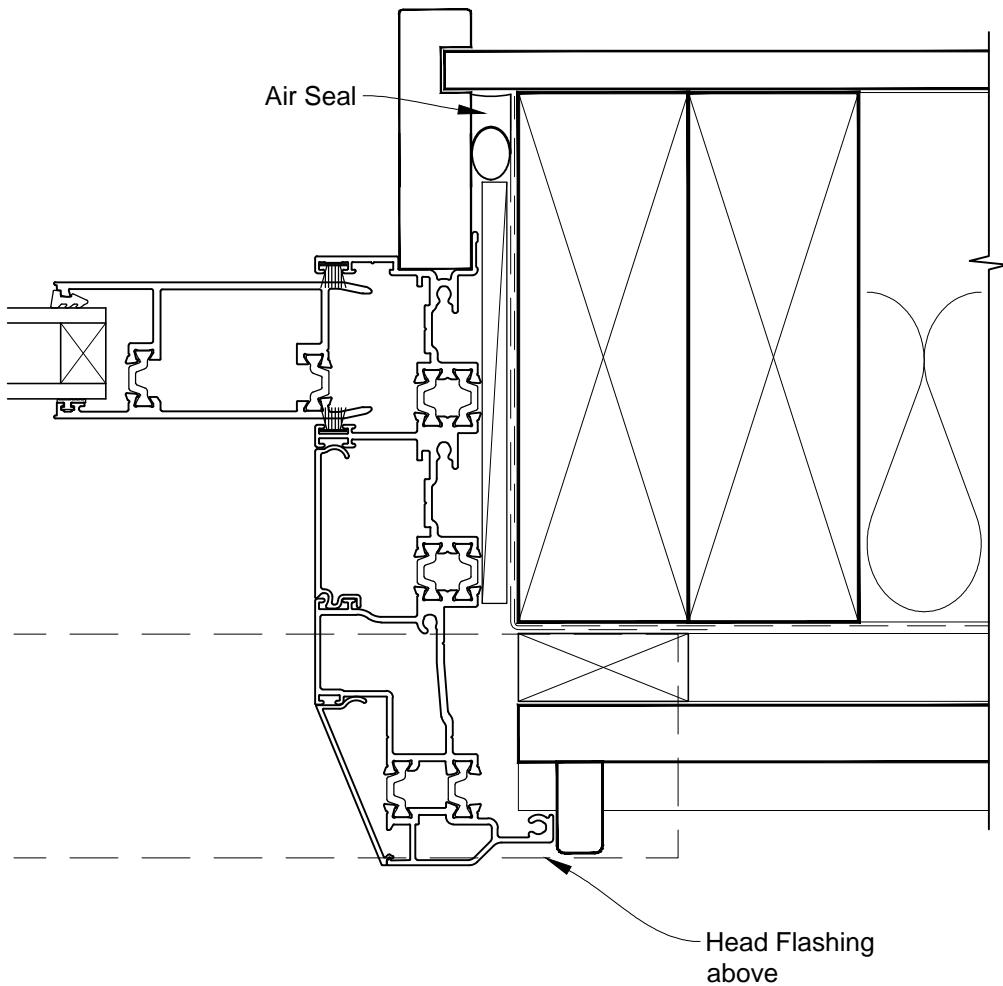

**INSTALLATION DETAIL - FIRST RESIDENTIAL THERMAL HEART  
MULTISLIDER WINDOW ON BEVELBACK WEATHERBOARD  
CAVITY CONSTRUCTION**

Date: 01.03.14

Scale: 1:2

CAD Ref.: FTMWBW-CH

**INSTALLATION DETAIL - FIRST RESIDENTIAL THERMAL HEART  
MULTISLIDER WINDOW ON BEVELBACK WEATHERBOARD  
CAVITY CONSTRUCTION**

Date: 01.03.14

Scale: 1:2

CAD Ref.: FTMWBW-CJ

**INSTALLATION DETAIL - FIRST RESIDENTIAL THERMAL HEART  
MULTISLIDER WINDOW ON BEVELBACK WEATHERBOARD  
CAVITY CONSTRUCTION**

Date: 01.03.14

Scale: 1:2

CAD Ref.: FTMWBW-CS