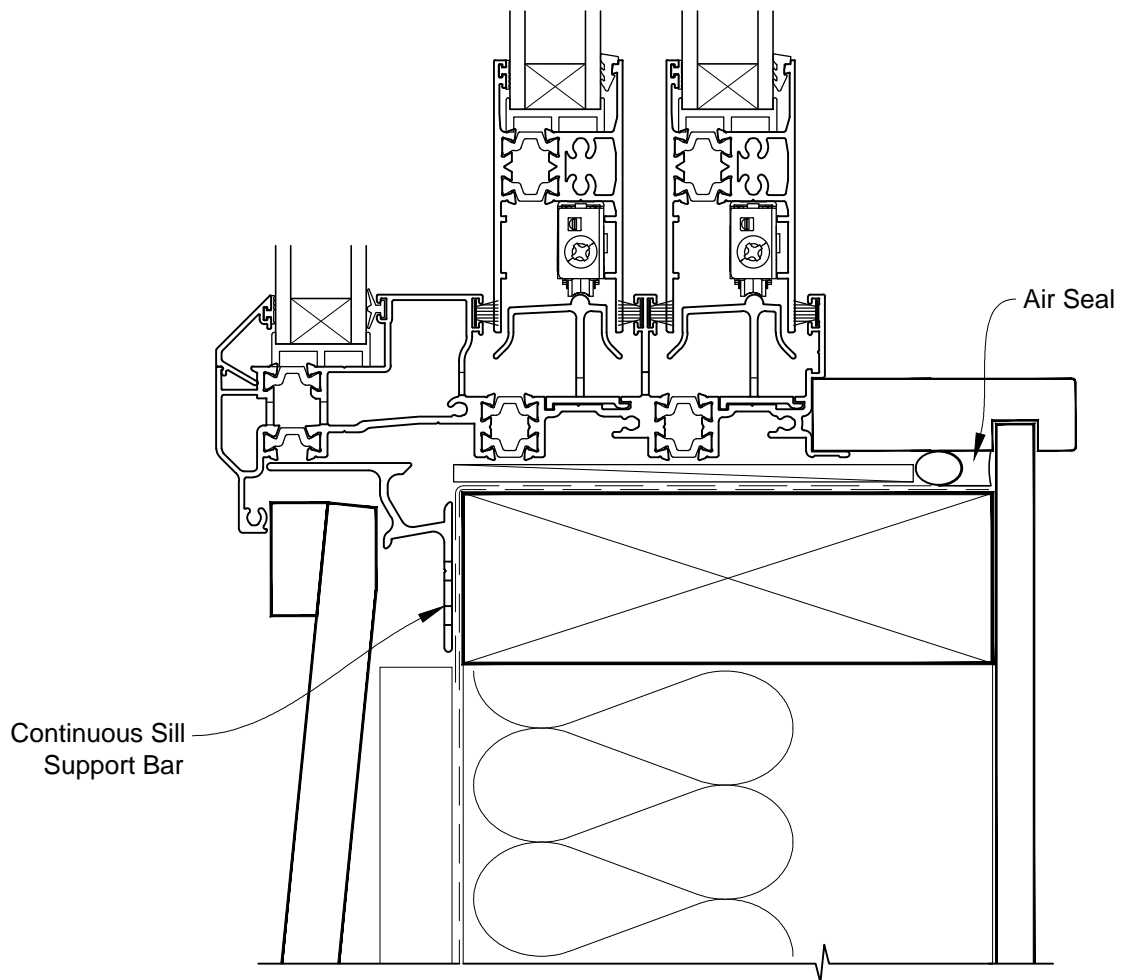

**INSTALLATION DETAIL - FIRST RESIDENTIAL THERMAL HEART  
MULTISLIDER WINDOW ON BEVELBACK WEATHERBOARD  
CAVITY CONSTRUCTION**

Date: 01.03.14

Scale: 1:2

CAD Ref.: FTMWBW-CH

**INSTALLATION DETAIL - FIRST RESIDENTIAL THERMAL HEART  
MULTISLIDER WINDOW ON BEVELBACK WEATHERBOARD  
CAVITY CONSTRUCTION**

Date: 01.03.14

Scale: 1:2

CAD Ref.: FTMWBW-CJ

**INSTALLATION DETAIL - FIRST RESIDENTIAL THERMAL HEART  
MULTISLIDER WINDOW ON BEVELBACK WEATHERBOARD  
CAVITY CONSTRUCTION**

Date: 01.03.14

Scale: 1:2

CAD Ref.: FTMWBW-CS

**INSTALLATION DETAIL - FIRST RESIDENTIAL THERMAL HEART  
MULTISLIDER WINDOW ON BEVELBACK WEATHERBOARD  
CAVITY CONSTRUCTION**

Date: 01.03.14

Scale: 1:2

CAD Ref.: FTMWBW-CS2

**INSTALLATION DETAIL - FIRST RESIDENTIAL THERMAL HEART  
MULTISLIDER WINDOW ON BEVELBACK WEATHERBOARD  
DIRECT FIXED CLADDING**