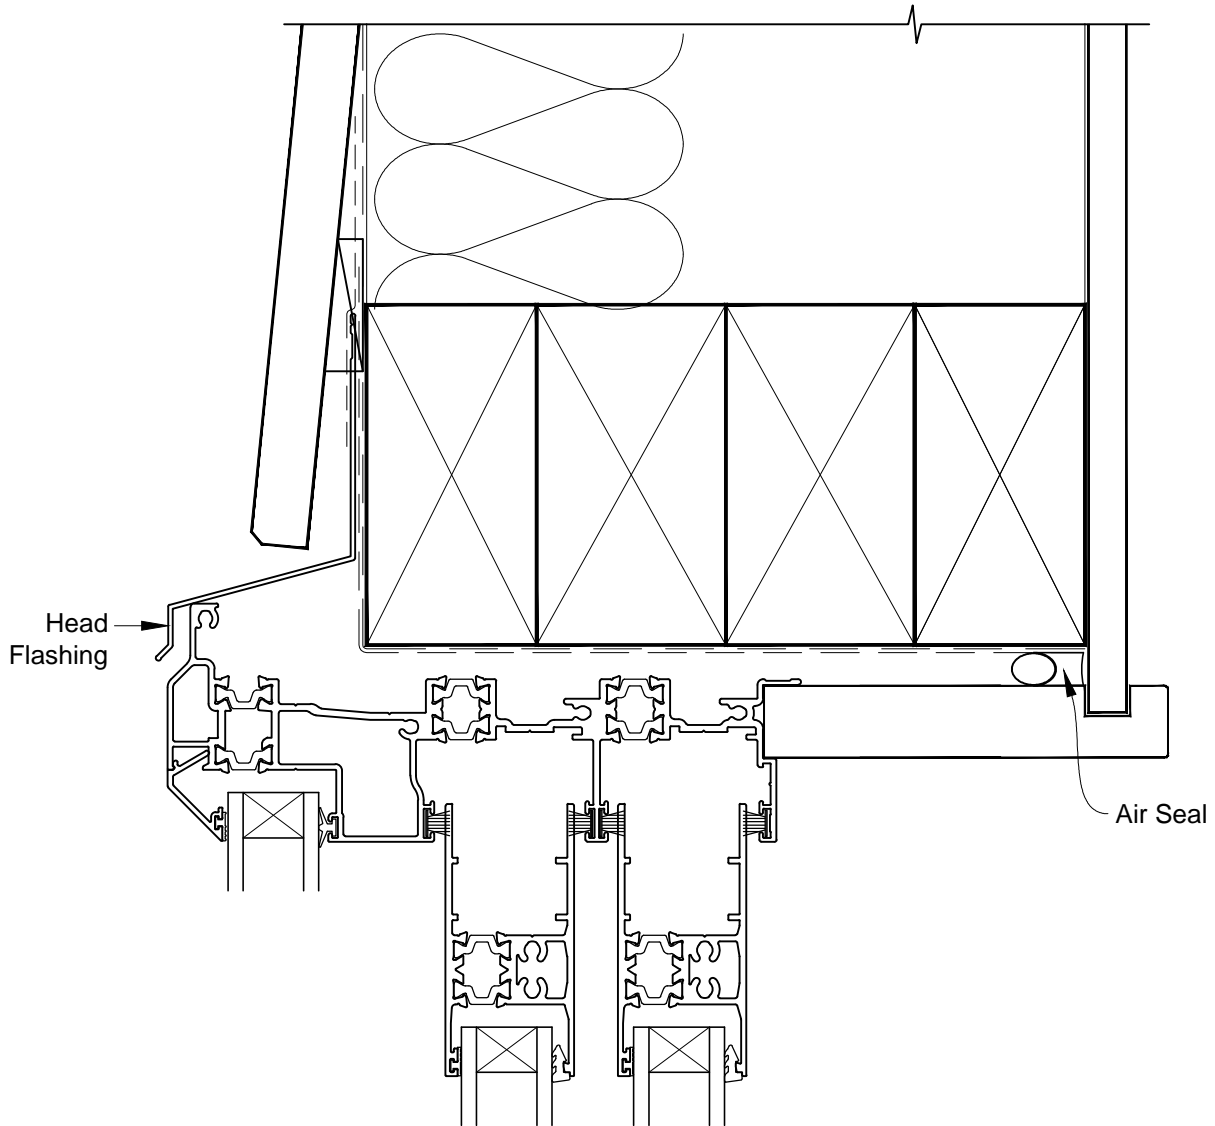

**INSTALLATION DETAIL - FIRST RESIDENTIAL THERMAL HEART  
MULTISLIDER WINDOW ON BEVELBACK WEATHERBOARD  
CAVITY CONSTRUCTION**

Date: 01.03.14

Scale: 1:2

CAD Ref.: FTMWBW-CH

**INSTALLATION DETAIL - FIRST RESIDENTIAL THERMAL HEART  
MULTISLIDER WINDOW ON BEVELBACK WEATHERBOARD  
CAVITY CONSTRUCTION**

Date: 01.03.14

Scale: 1:2

CAD Ref.: FTMWBW-CJ

**INSTALLATION DETAIL - FIRST RESIDENTIAL THERMAL HEART  
MULTISLIDER WINDOW ON BEVELBACK WEATHERBOARD  
CAVITY CONSTRUCTION**

Date: 01.03.14

Scale: 1:2

CAD Ref.: FTMWBW-CS

**INSTALLATION DETAIL - FIRST RESIDENTIAL THERMAL HEART  
MULTISLIDER WINDOW ON BEVELBACK WEATHERBOARD  
CAVITY CONSTRUCTION**

Date: 01.03.14

Scale: 1:2

CAD Ref.: FTMWBW-CS2

**INSTALLATION DETAIL - FIRST RESIDENTIAL THERMAL HEART  
MULTISLIDER WINDOW ON BEVELBACK WEATHERBOARD  
DIRECT FIXED CLADDING**

Date: 01.03.14

Scale: 1:2

CAD Ref.: FTMWBW-DH

**INSTALLATION DETAIL - FIRST RESIDENTIAL THERMAL HEART  
MULTISLIDER WINDOW ON BEVELBACK WEATHERBOARD  
DIRECT FIXED CLADDING**

Date: 01.03.14

Scale: 1:2

CAD Ref.: FTMWBW-DJ