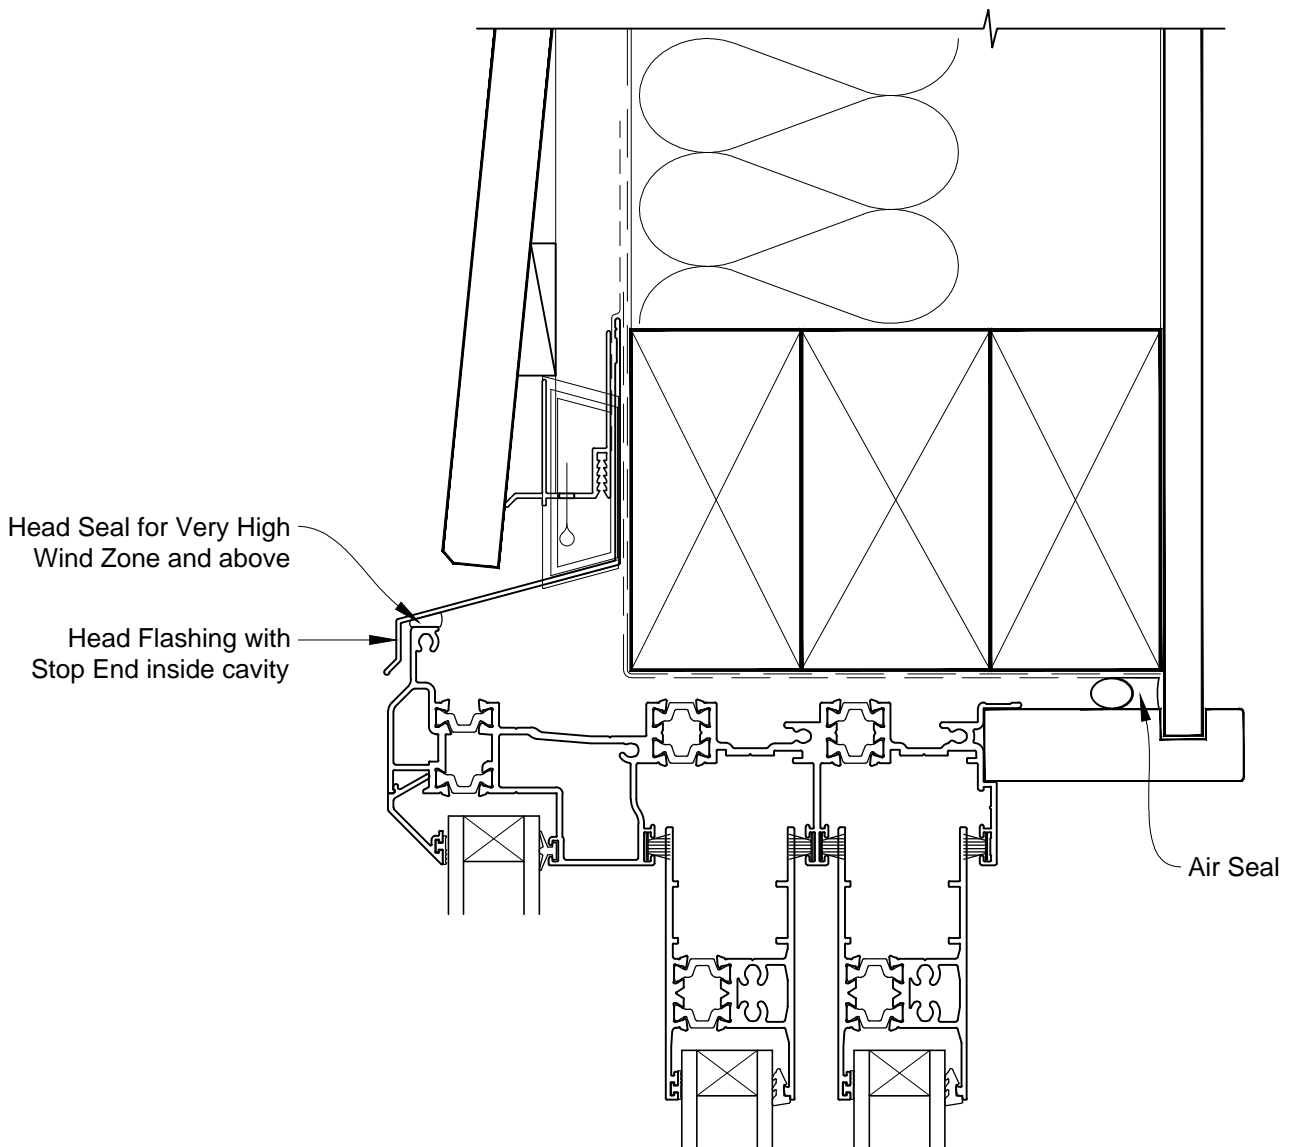

**INSTALLATION DETAIL - FIRST RESIDENTIAL THERMAL HEART  
MULTISLIDER WINDOW ON BEVELBACK WEATHERBOARD  
CAVITY CONSTRUCTION**

Date: 01.03.14

Scale: 1:2

CAD Ref.: FTMWBW-CH

**INSTALLATION DETAIL - FIRST RESIDENTIAL THERMAL HEART  
MULTISLIDER WINDOW ON BEVELBACK WEATHERBOARD  
CAVITY CONSTRUCTION**

Date: 01.03.14

Scale: 1:2

CAD Ref.: FTMWBW-CJ

**INSTALLATION DETAIL - FIRST RESIDENTIAL THERMAL HEART  
MULTISLIDER WINDOW ON BEVELBACK WEATHERBOARD  
CAVITY CONSTRUCTION**

Date: 01.03.14

Scale: 1:2

CAD Ref.: FTMWBW-CS