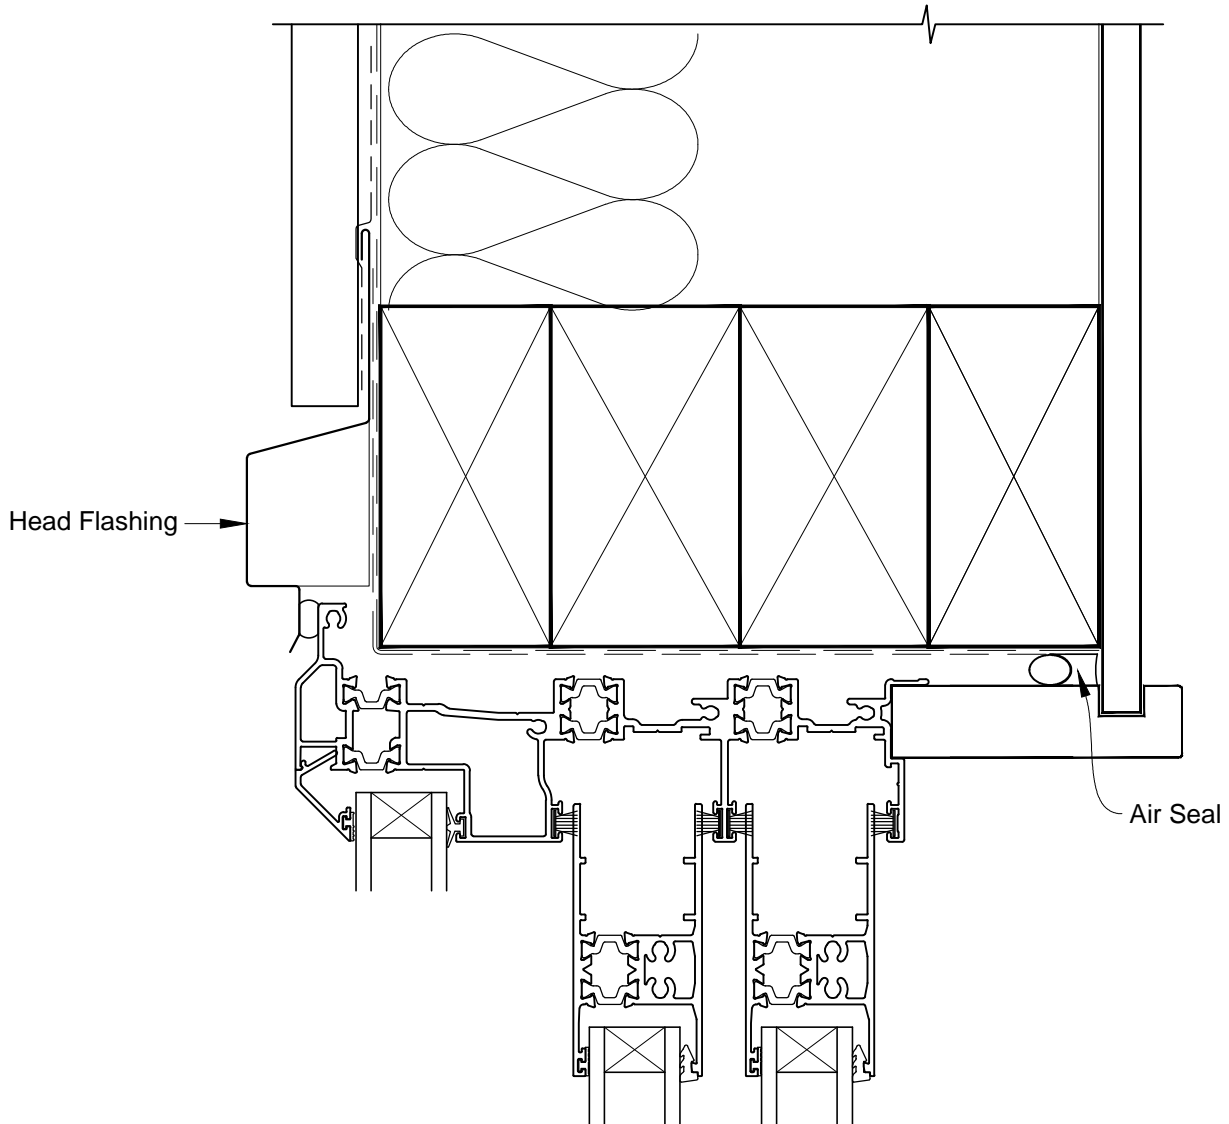

**INSTALLATION DETAIL - FIRST RESIDENTIAL THERMAL HEART  
MULTISLIDER DOOR ON PROFILE METAL  
CAVITY CONSTRUCTION**

Date: 01.03.14

Scale: 1:2

CAD Ref.: FTMDPM-CH

**INSTALLATION DETAIL - FIRST RESIDENTIAL THERMAL HEART  
MULTISLIDER DOOR ON PROFILE METAL  
CAVITY CONSTRUCTION**

Date: 01.03.14

Scale: 1:2

CAD Ref.: FTMDPM-CJ

**INSTALLATION DETAIL - FIRST RESIDENTIAL THERMAL HEART  
MULTISLIDER DOOR ON PROFILE METAL  
CAVITY CONSTRUCTION**

Date: 01.03.14

Scale: 1:2

CAD Ref.: FTMDPM-CS

**INSTALLATION DETAIL - FIRST RESIDENTIAL THERMAL HEART  
MULTISLIDER DOOR ON PROFILE METAL  
DIRECT FIXED CLADDING**

Date: 01.03.14

Scale: 1:2

CAD Ref.: FTMDPM-DH

**INSTALLATION DETAIL - FIRST RESIDENTIAL THERMAL HEART  
MULTISLIDER DOOR ON PROFILE METAL  
DIRECT FIXED CLADDING**