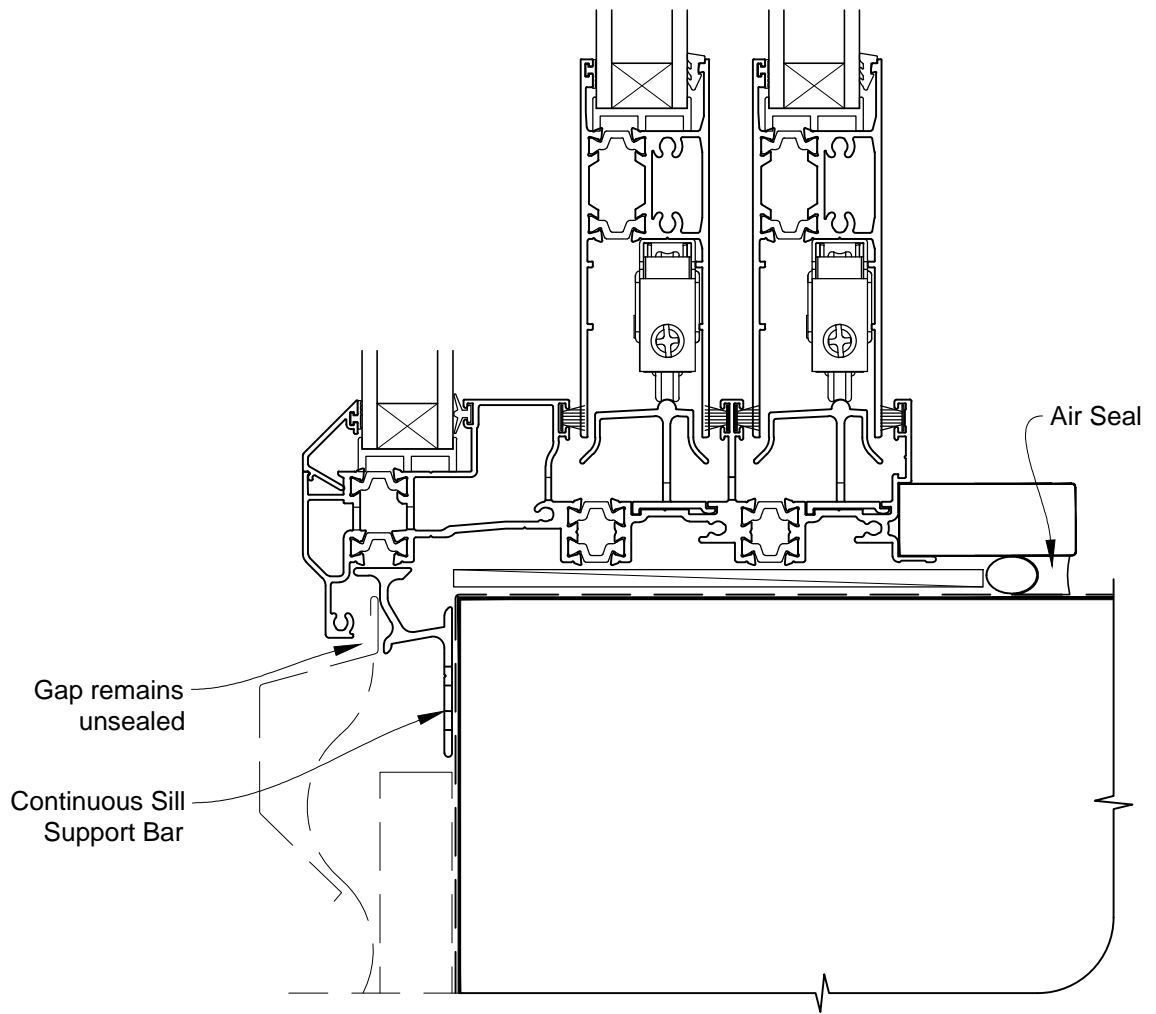

**INSTALLATION DETAIL - FIRST RESIDENTIAL THERMAL HEART  
MULTISLIDER DOOR ON PROFILE METAL  
CAVITY CONSTRUCTION**

Date: 01.03.14

Scale: 1:2

CAD Ref.: FTMDPM-CH

**INSTALLATION DETAIL - FIRST RESIDENTIAL THERMAL HEART  
MULTISLIDER DOOR ON PROFILE METAL  
CAVITY CONSTRUCTION**

Date: 01.03.14

Scale: 1:2

CAD Ref.: FTMDPM-CJ

**INSTALLATION DETAIL - FIRST RESIDENTIAL THERMAL HEART  
MULTISLIDER DOOR ON PROFILE METAL  
CAVITY CONSTRUCTION**

Date: 01.03.14

Scale: 1:2

CAD Ref.: FTMDPM-CS

**INSTALLATION DETAIL - FIRST RESIDENTIAL THERMAL HEART  
MULTISLIDER DOOR ON PROFILE METAL  
DIRECT FIXED CLADDING**

Date: 01.03.14

Scale: 1:2

CAD Ref.: FTMDPM-DH

**INSTALLATION DETAIL - FIRST RESIDENTIAL THERMAL HEART  
MULTISLIDER DOOR ON PROFILE METAL  
DIRECT FIXED CLADDING**