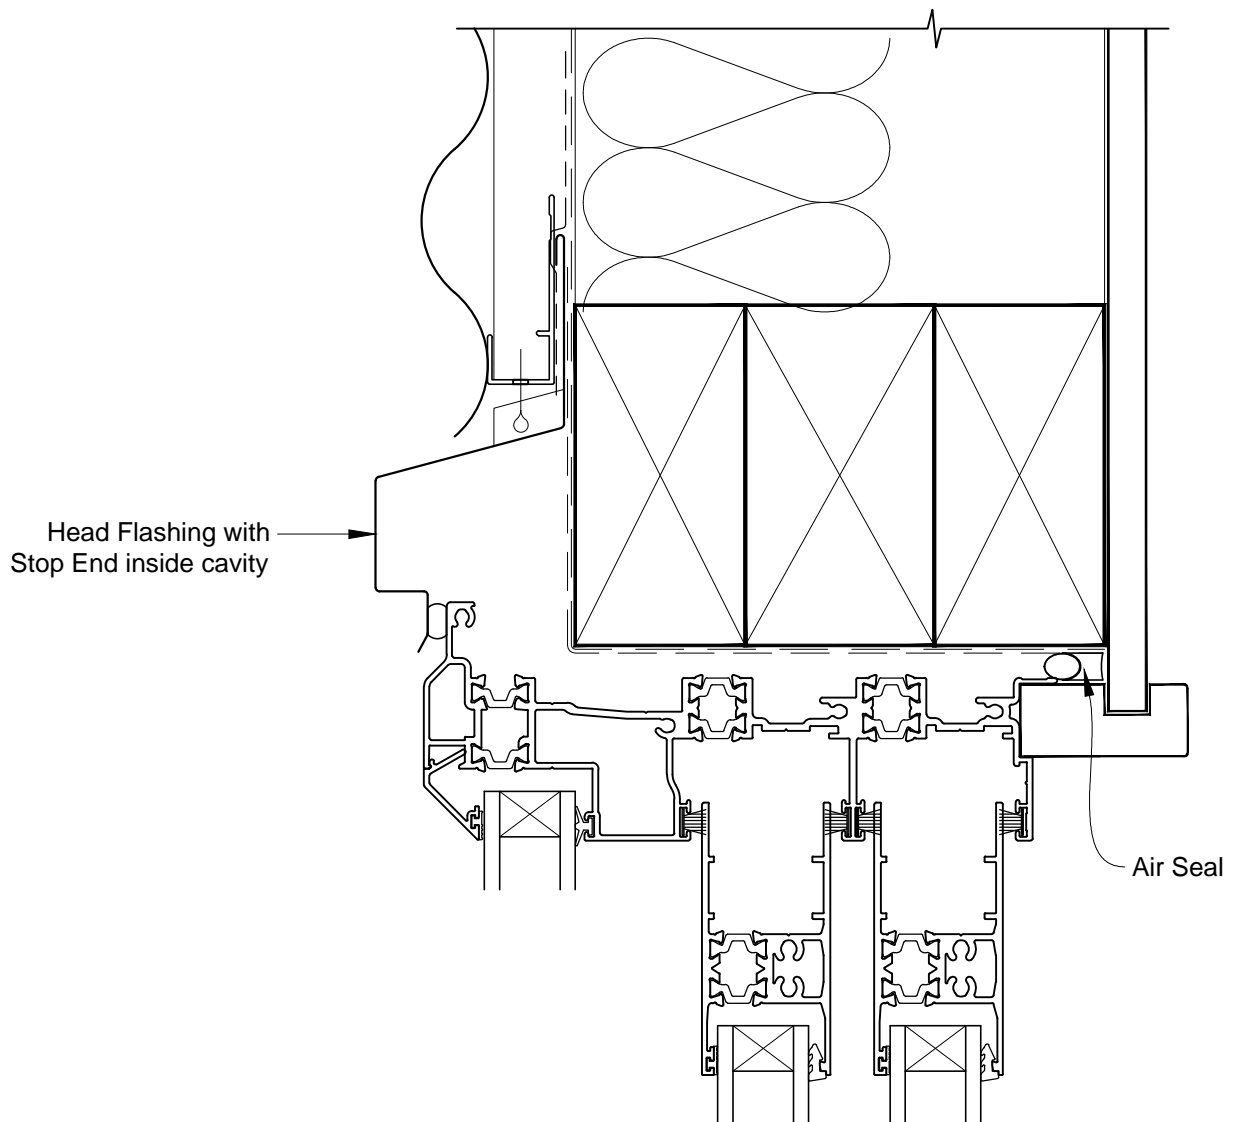

**INSTALLATION DETAIL - FIRST RESIDENTIAL THERMAL HEART  
MULTISLIDER DOOR ON PROFILE METAL  
CAVITY CONSTRUCTION**

Date: 01.03.14

Scale: 1:2

CAD Ref.: FTMDPM-CH

**INSTALLATION DETAIL - FIRST RESIDENTIAL THERMAL HEART  
MULTISLIDER DOOR ON PROFILE METAL  
CAVITY CONSTRUCTION**

Date: 01.03.14

Scale: 1:2

CAD Ref.: FTMDPM-CJ

**INSTALLATION DETAIL - FIRST RESIDENTIAL THERMAL HEART  
MULTISLIDER DOOR ON PROFILE METAL  
CAVITY CONSTRUCTION**

Date: 01.03.14

Scale: 1:2

CAD Ref.: FTMDPM-CS

**INSTALLATION DETAIL - FIRST RESIDENTIAL THERMAL HEART  
MULTISLIDER DOOR ON PROFILE METAL  
DIRECT FIXED CLADDING**

Date: 01.03.14

Scale: 1:2

CAD Ref.: FTMDPM-DH

**INSTALLATION DETAIL - FIRST RESIDENTIAL THERMAL HEART  
MULTISLIDER DOOR ON PROFILE METAL  
DIRECT FIXED CLADDING**