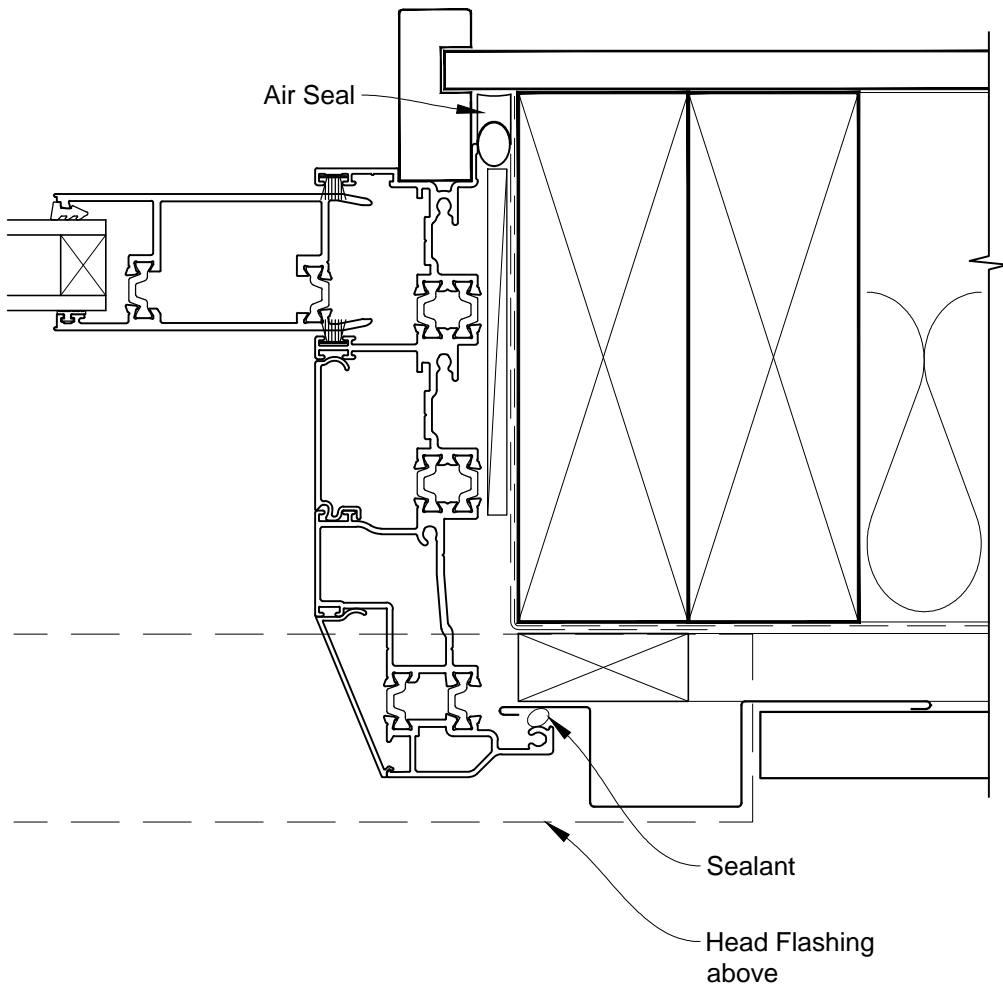

**INSTALLATION DETAIL - FIRST RESIDENTIAL THERMAL HEART  
MULTISLIDER DOOR ON PROFILE METAL  
CAVITY CONSTRUCTION**

Date: 01.03.14

Scale: 1:2

CAD Ref.: FTMDPM-CH

**INSTALLATION DETAIL - FIRST RESIDENTIAL THERMAL HEART  
MULTISLIDER DOOR ON PROFILE METAL  
CAVITY CONSTRUCTION**

Date: 01.03.14

Scale: 1:2

CAD Ref.: FTMDPM-CJ

**INSTALLATION DETAIL - FIRST RESIDENTIAL THERMAL HEART  
MULTISLIDER DOOR ON PROFILE METAL  
CAVITY CONSTRUCTION**

Date: 01.03.14

Scale: 1:2

CAD Ref.: FTMDPM-CS

**INSTALLATION DETAIL - FIRST RESIDENTIAL THERMAL HEART  
MULTISLIDER DOOR ON PROFILE METAL  
DIRECT FIXED CLADDING**

Date: 01.03.14

Scale: 1:2

CAD Ref.: FTMDPM-DH

**INSTALLATION DETAIL - FIRST RESIDENTIAL THERMAL HEART  
MULTISLIDER DOOR ON PROFILE METAL  
DIRECT FIXED CLADDING**