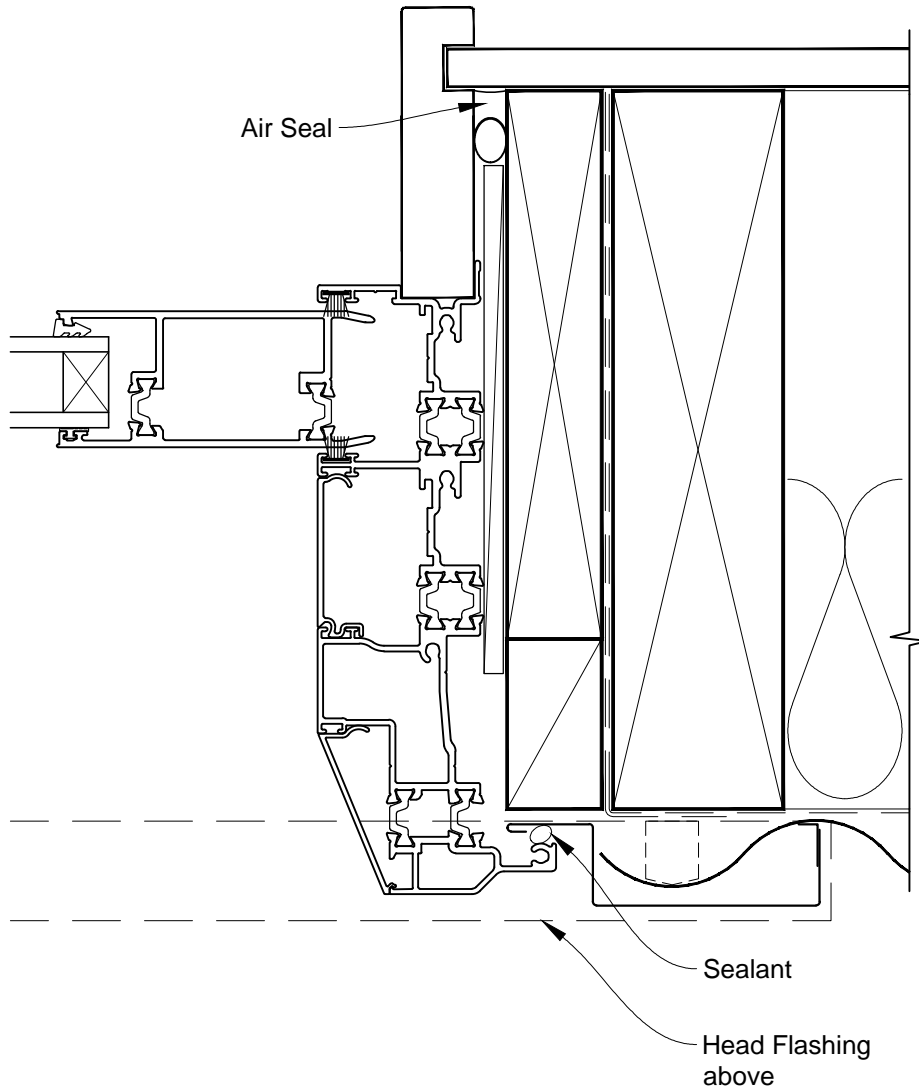

**INSTALLATION DETAIL - FIRST RESIDENTIAL THERMAL HEART  
MULTISLIDER DOOR ON PROFILE METAL  
CAVITY CONSTRUCTION**

Date: 01.03.14

Scale: 1:2

CAD Ref.: FTMDPM-CH

**INSTALLATION DETAIL - FIRST RESIDENTIAL THERMAL HEART  
MULTISLIDER DOOR ON PROFILE METAL  
CAVITY CONSTRUCTION**

Date: 01.03.14

Scale: 1:2

CAD Ref.: FTMDPM-CJ

**INSTALLATION DETAIL - FIRST RESIDENTIAL THERMAL HEART  
MULTISLIDER DOOR ON PROFILE METAL  
CAVITY CONSTRUCTION**

Date: 01.03.14

Scale: 1:2

CAD Ref.: FTMDPM-CS

**INSTALLATION DETAIL - FIRST RESIDENTIAL THERMAL HEART  
MULTISLIDER DOOR ON PROFILE METAL  
DIRECT FIXED CLADDING**

Date: 01.03.14

Scale: 1:2

CAD Ref.: FTMDPM-DH

**INSTALLATION DETAIL - FIRST RESIDENTIAL THERMAL HEART  
MULTISLIDER DOOR ON PROFILE METAL  
DIRECT FIXED CLADDING**

Date: 01.03.14

Scale: 1:2

CAD Ref.: FTMDPM-DJ

**INSTALLATION DETAIL - FIRST RESIDENTIAL THERMAL HEART  
MULTISLIDER DOOR ON PROFILE METAL  
DIRECT FIXED CLADDING**

Date: 01.03.14

Scale: 1:2

CAD Ref.: FTMDPM-DS