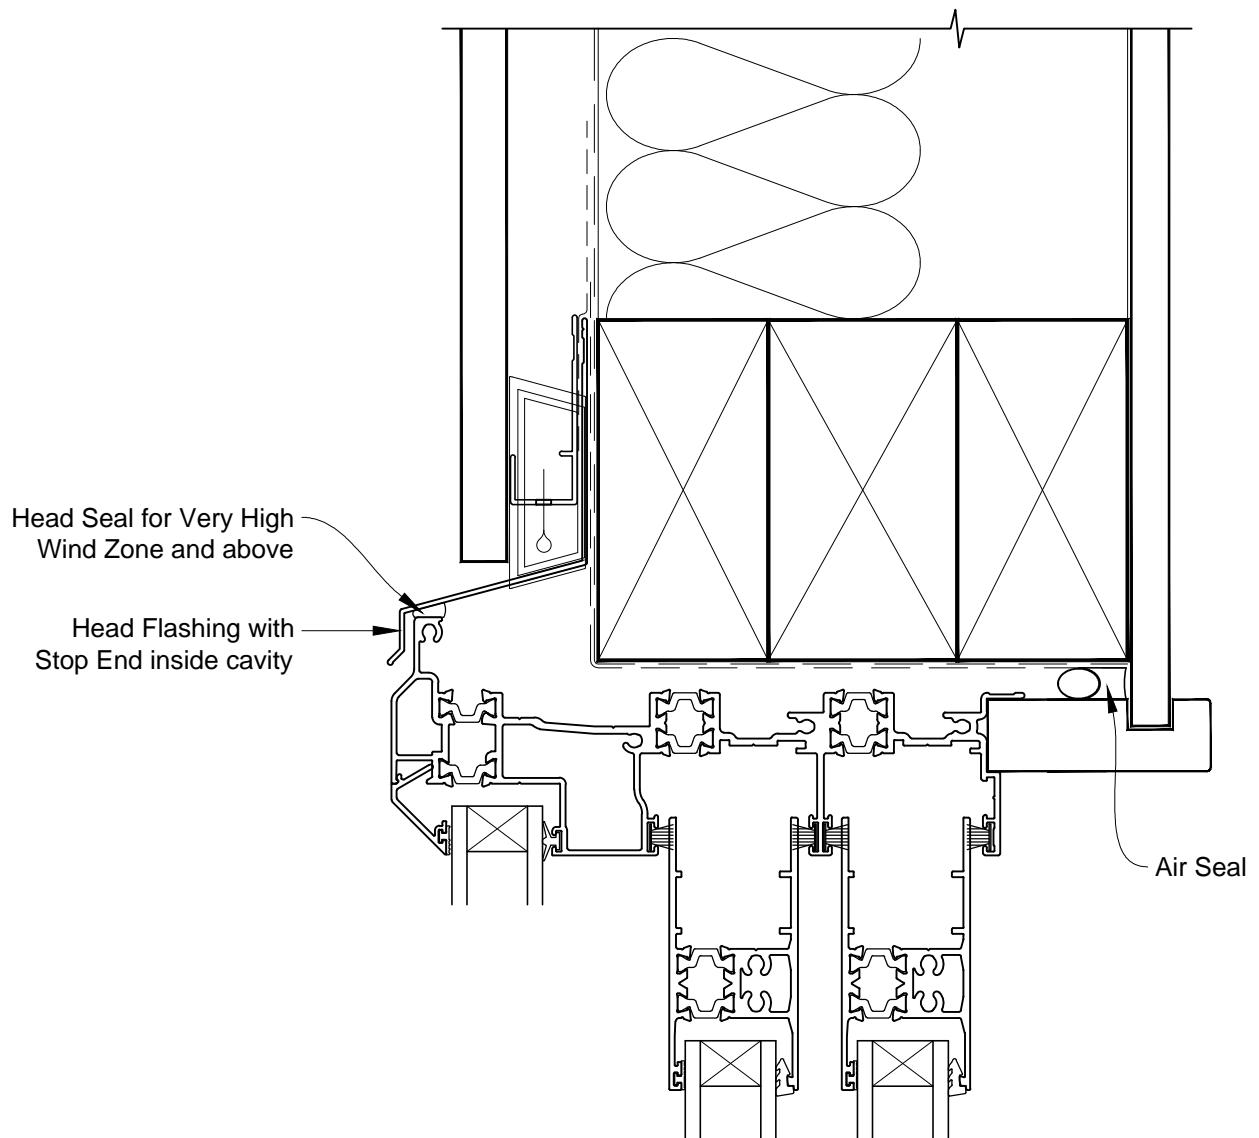

**INSTALLATION DETAIL - FIRST RESIDENTIAL THERMAL HEART
MULTISLIDER DOOR ON FLAT SHEET
CAVITY CONSTRUCTION**

Date: 01.03.14

Scale: 1:2

CAD Ref.: FTMDFS-CH

**INSTALLATION DETAIL - FIRST RESIDENTIAL THERMAL HEART
MULTISLIDER DOOR ON FLAT SHEET
CAVITY CONSTRUCTION**

Date: 01.03.14

Scale: 1:2

CAD Ref.: FTMDFS-CJ

**INSTALLATION DETAIL - FIRST RESIDENTIAL THERMAL HEART
MULTISLIDER DOOR ON FLAT SHEET
CAVITY CONSTRUCTION**

Date: 01.03.14

Scale: 1:2

CAD Ref.: FTMDFS-CS

**INSTALLATION DETAIL - FIRST RESIDENTIAL THERMAL HEART
MULTISLIDER DOOR ON FLAT SHEET
DIRECT FIXED CLADDING**

Date: 01.03.14

Scale: 1:2

CAD Ref.: FTMDFS-DS