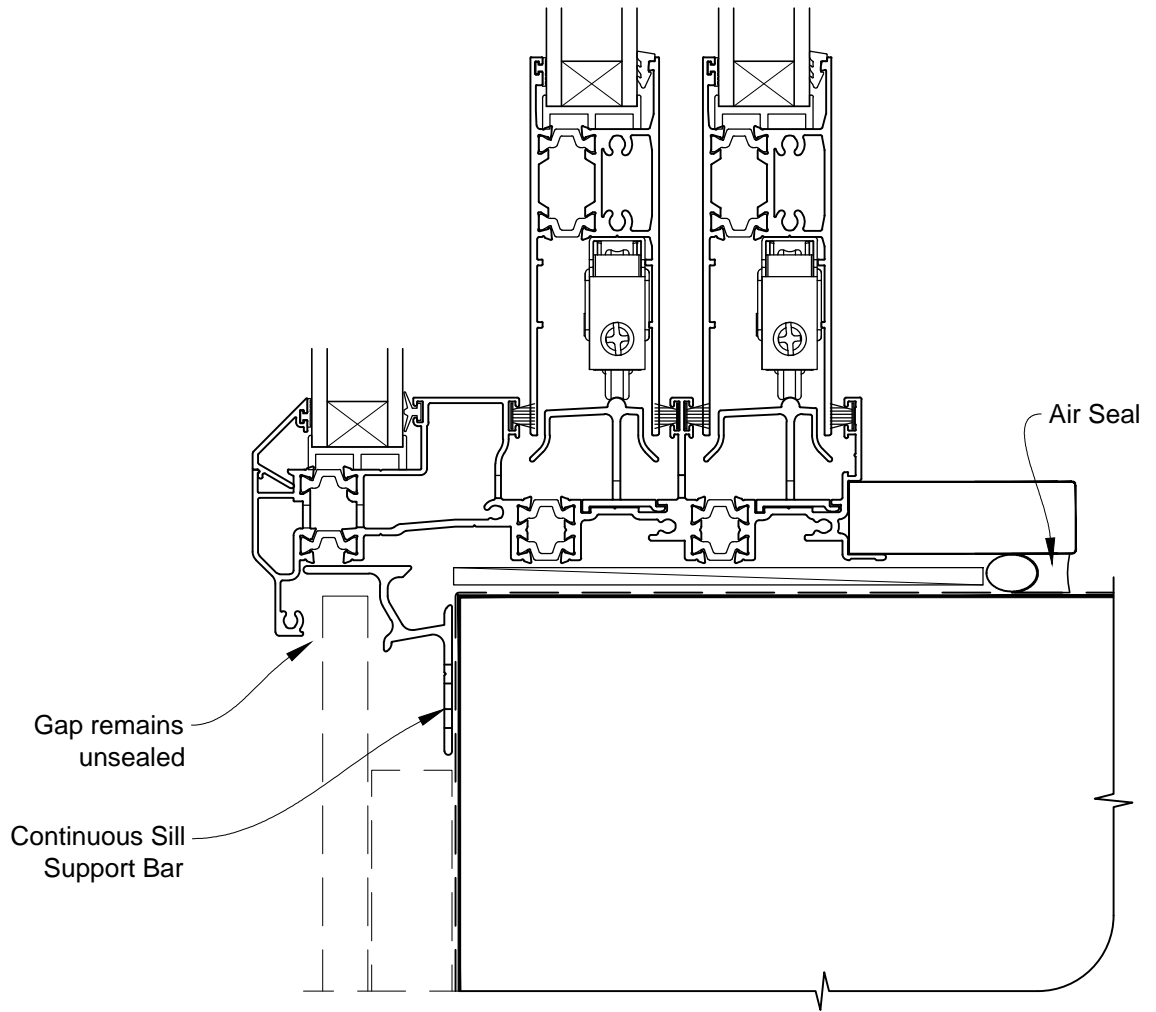

**INSTALLATION DETAIL - FIRST RESIDENTIAL THERMAL HEART
MULTISLIDER DOOR ON FLAT SHEET
CAVITY CONSTRUCTION**

Date: 01.03.14

Scale: 1:2

CAD Ref.: FTMDFS-CH

**INSTALLATION DETAIL - FIRST RESIDENTIAL THERMAL HEART
MULTISLIDER DOOR ON FLAT SHEET
CAVITY CONSTRUCTION**

Date: 01.03.14

Scale: 1:2

CAD Ref.: FTMDFS-CJ

**INSTALLATION DETAIL - FIRST RESIDENTIAL THERMAL HEART
MULTISLIDER DOOR ON FLAT SHEET
CAVITY CONSTRUCTION**

Date: 01.03.14

Scale: 1:2

CAD Ref.: FTMDFS-CS

**INSTALLATION DETAIL - FIRST RESIDENTIAL THERMAL HEART
MULTISLIDER DOOR ON FLAT SHEET
DIRECT FIXED CLADDING**

Date: 01.03.14

Scale: 1:2

CAD Ref.: FTMDFS-DS