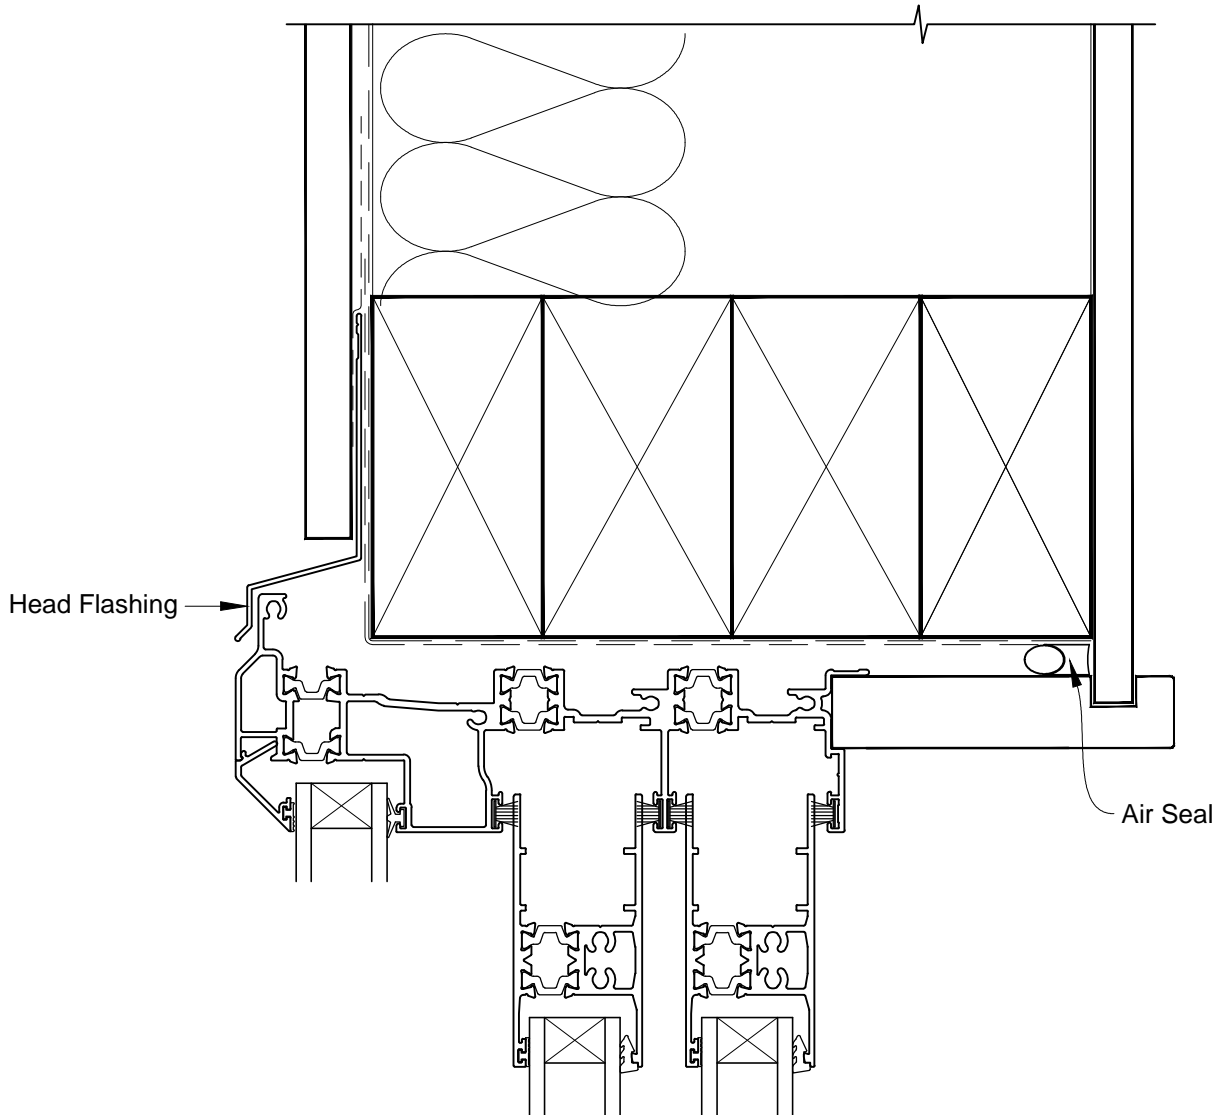

**INSTALLATION DETAIL - FIRST RESIDENTIAL THERMAL HEART
MULTISLIDER DOOR ON FLAT SHEET
CAVITY CONSTRUCTION**

Date: 01.03.14

Scale: 1:2

CAD Ref.: FTMDFS-CH

**INSTALLATION DETAIL - FIRST RESIDENTIAL THERMAL HEART
MULTISLIDER DOOR ON FLAT SHEET
CAVITY CONSTRUCTION**

Date: 01.03.14

Scale: 1:2

CAD Ref.: FTMDFS-CJ

**INSTALLATION DETAIL - FIRST RESIDENTIAL THERMAL HEART
MULTISLIDER DOOR ON FLAT SHEET
CAVITY CONSTRUCTION**

Date: 01.03.14

Scale: 1:2

CAD Ref.: FTMDFS-CS

**INSTALLATION DETAIL - FIRST RESIDENTIAL THERMAL HEART
MULTISLIDER DOOR ON FLAT SHEET
DIRECT FIXED CLADDING**

Date: 01.03.14

Scale: 1:2

CAD Ref.: FTMDFS-DH

**INSTALLATION DETAIL - FIRST RESIDENTIAL THERMAL HEART
MULTISLIDER DOOR ON FLAT SHEET
DIRECT FIXED CLADDING**

Date: 01.03.14

Scale: 1:2

CAD Ref.: FTMDFS-DJ

**INSTALLATION DETAIL - FIRST RESIDENTIAL THERMAL HEART
MULTISLIDER DOOR ON FLAT SHEET
DIRECT FIXED CLADDING**

Date: 01.03.14

Scale: 1:2

CAD Ref.: FTMDFS-DS