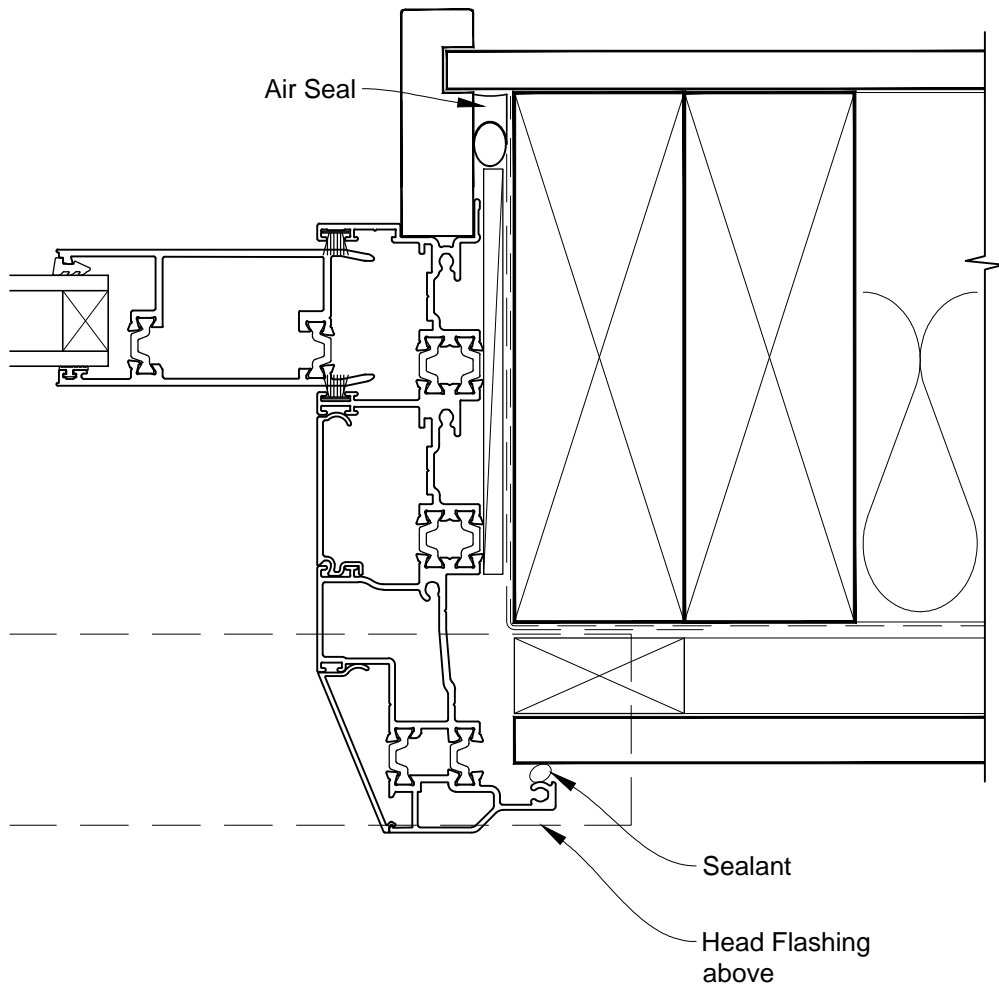

**INSTALLATION DETAIL - FIRST RESIDENTIAL THERMAL HEART
MULTISLIDER DOOR ON FLAT SHEET
CAVITY CONSTRUCTION**

Date: 01.03.14

Scale: 1:2

CAD Ref.: FTMDFS-CH

**INSTALLATION DETAIL - FIRST RESIDENTIAL THERMAL HEART
MULTISLIDER DOOR ON FLAT SHEET
CAVITY CONSTRUCTION**

Date: 01.03.14

Scale: 1:2

CAD Ref.: FTMDFS-CJ

**INSTALLATION DETAIL - FIRST RESIDENTIAL THERMAL HEART
MULTISLIDER DOOR ON FLAT SHEET
CAVITY CONSTRUCTION**

Date: 01.03.14

Scale: 1:2

CAD Ref.: FTMDFS-CS

**INSTALLATION DETAIL - FIRST RESIDENTIAL THERMAL HEART
MULTISLIDER DOOR ON FLAT SHEET
DIRECT FIXED CLADDING**

Date: 01.03.14

Scale: 1:2

CAD Ref.: FTMDFS-DH

**INSTALLATION DETAIL - FIRST RESIDENTIAL THERMAL HEART
MULTISLIDER DOOR ON FLAT SHEET
DIRECT FIXED CLADDING**

Date: 01.03.14

Scale: 1:2

CAD Ref.: FTMDFS-DJ

**INSTALLATION DETAIL - FIRST RESIDENTIAL THERMAL HEART
MULTISLIDER DOOR ON FLAT SHEET
DIRECT FIXED CLADDING**

Date: 01.03.14

Scale: 1:2

CAD Ref.: FTMDFS-DS