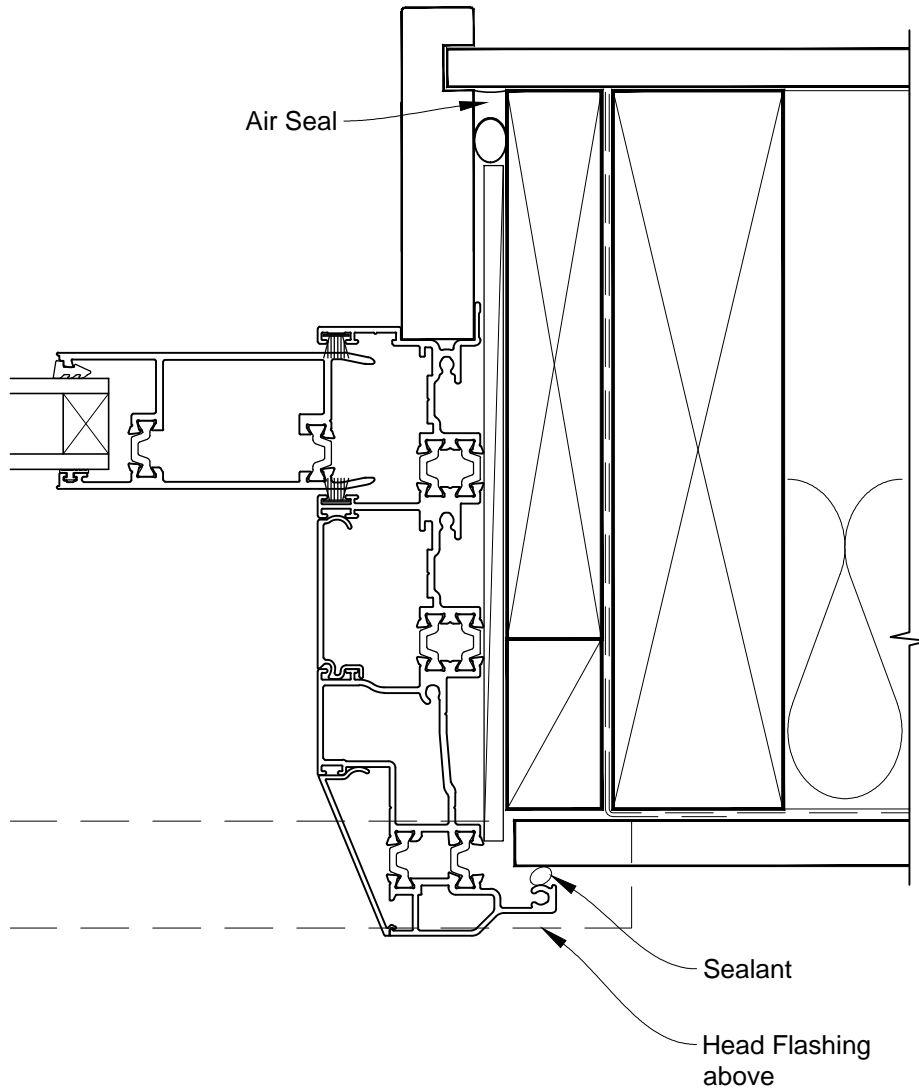

**INSTALLATION DETAIL - FIRST RESIDENTIAL THERMAL HEART
MULTISLIDER DOOR ON FLAT SHEET
CAVITY CONSTRUCTION**

Date: 01.03.14

Scale: 1:2

CAD Ref.: FTMDFS-CH

**INSTALLATION DETAIL - FIRST RESIDENTIAL THERMAL HEART
MULTISLIDER DOOR ON FLAT SHEET
CAVITY CONSTRUCTION**

Date: 01.03.14

Scale: 1:2

CAD Ref.: FTMDFS-CJ

**INSTALLATION DETAIL - FIRST RESIDENTIAL THERMAL HEART
MULTISLIDER DOOR ON FLAT SHEET
CAVITY CONSTRUCTION**

Date: 01.03.14

Scale: 1:2

CAD Ref.: FTMDFS-CS

**INSTALLATION DETAIL - FIRST RESIDENTIAL THERMAL HEART
MULTISLIDER DOOR ON FLAT SHEET
DIRECT FIXED CLADDING**

Date: 01.03.14

Scale: 1:2

CAD Ref.: FTMDFS-DH

**INSTALLATION DETAIL - FIRST RESIDENTIAL THERMAL HEART
MULTISLIDER DOOR ON FLAT SHEET
DIRECT FIXED CLADDING**

Date: 01.03.14

Scale: 1:2

CAD Ref.: FTMDFS-DJ

**INSTALLATION DETAIL - FIRST RESIDENTIAL THERMAL HEART
MULTISLIDER DOOR ON FLAT SHEET
DIRECT FIXED CLADDING**