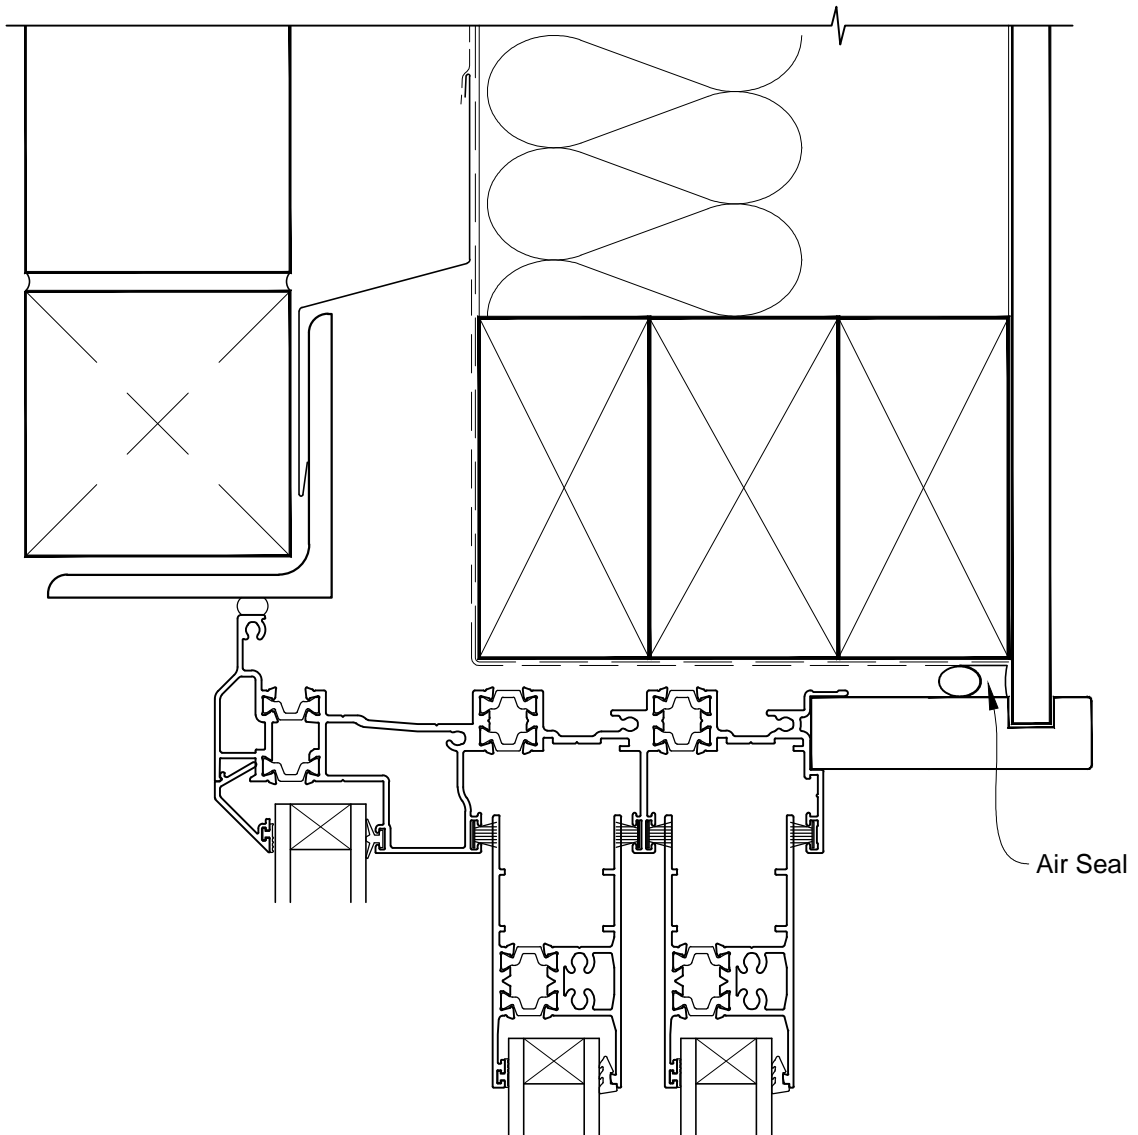

**INSTALLATION DETAIL - FIRST RESIDENTIAL THERMAL HEART
MULTISLIDER DOOR ON BRICK VENEER
CAVITY CONSTRUCTION**

Date: 01.03.14

Scale: 1:2

CAD Ref.: FTMDBV-CH

**INSTALLATION DETAIL - FIRST RESIDENTIAL THERMAL HEART
MULTISLIDER DOOR ON BRICK VENEER
CAVITY CONSTRUCTION**

Date: 01.03.14

Scale: 1:2

CAD Ref.: FTMDBV-CJ

**INSTALLATION DETAIL - FIRST RESIDENTIAL THERMAL HEART
MULTISLIDER DOOR ON BRICK VENEER
CAVITY CONSTRUCTION**

Date: 01.03.14

Scale: 1:2

CAD Ref.: FTMDBV-CS