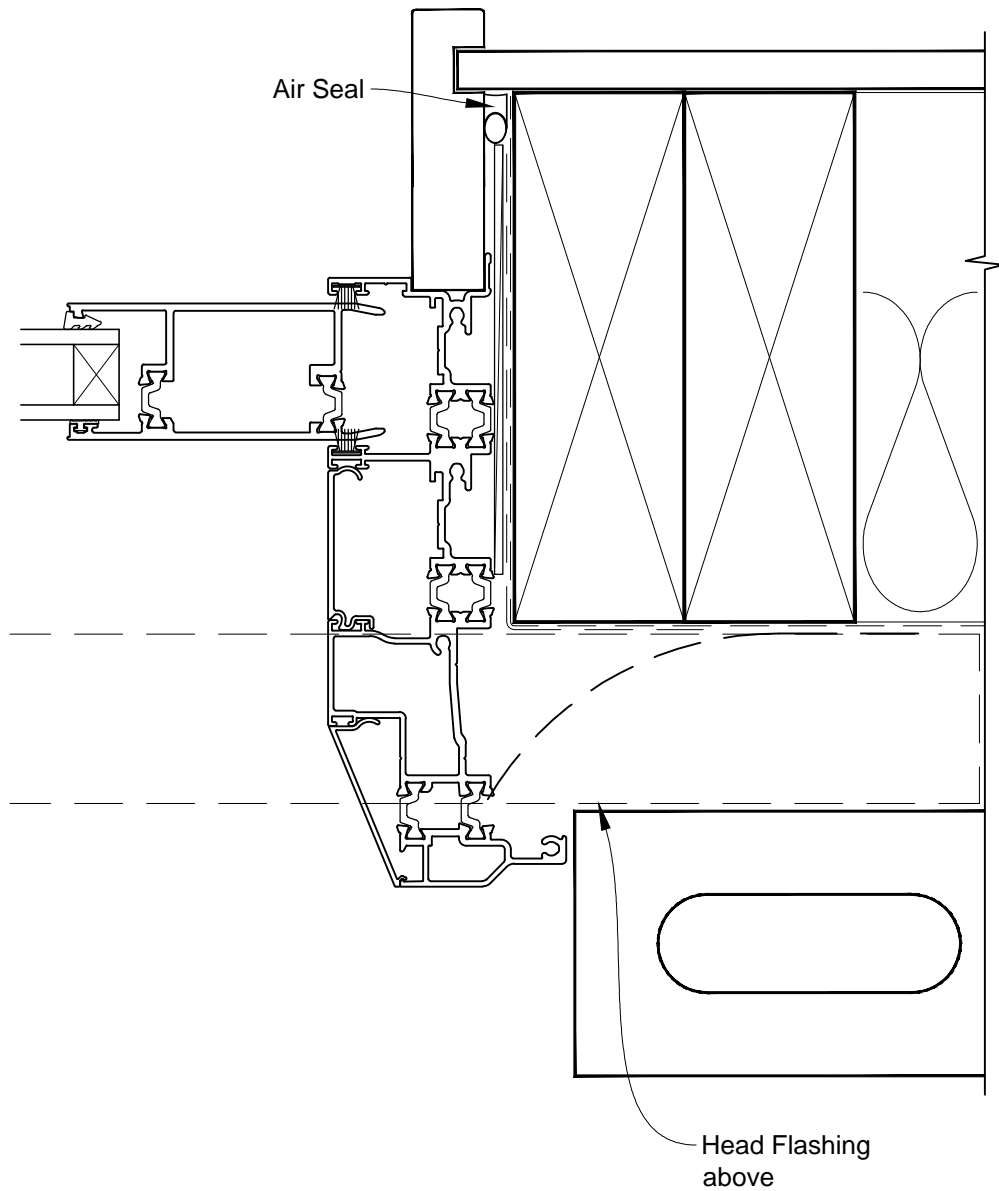

**INSTALLATION DETAIL - FIRST RESIDENTIAL THERMAL HEART
MULTISLIDER DOOR ON BRICK VENEER
CAVITY CONSTRUCTION**

Date: 01.03.14

Scale: 1:2

CAD Ref.: FTMDBV-CH

**INSTALLATION DETAIL - FIRST RESIDENTIAL THERMAL HEART
MULTISLIDER DOOR ON BRICK VENEER
CAVITY CONSTRUCTION**

Date: 01.03.14

Scale: 1:2

CAD Ref.: FTMDBV-CJ

**INSTALLATION DETAIL - FIRST RESIDENTIAL THERMAL HEART
MULTISLIDER DOOR ON BRICK VENEER
CAVITY CONSTRUCTION**

Date: 01.03.14

Scale: 1:2

CAD Ref.: FTMDBV-CS