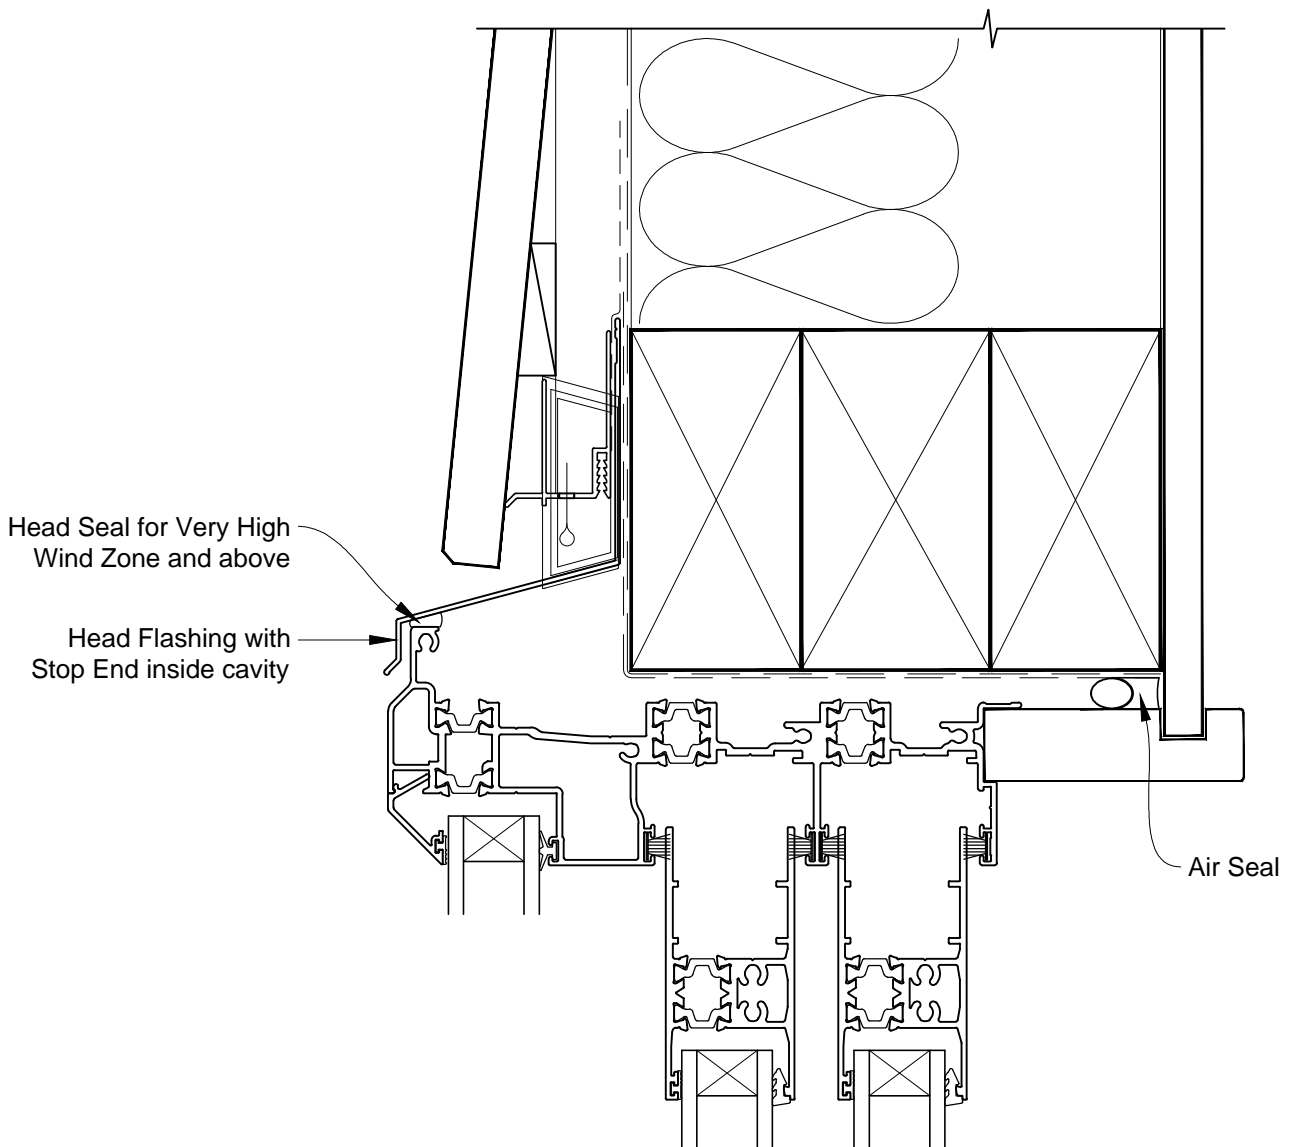

**INSTALLATION DETAIL - FIRST RESIDENTIAL THERMAL HEART
MULTISLIDER DOOR ON BEVELBACK WEATHERBOARD
CAVITY CONSTRUCTION**

Date: 01.03.14

Scale: 1:2

CAD Ref.: FTMDBW-CH

**INSTALLATION DETAIL - FIRST RESIDENTIAL THERMAL HEART
MULTISLIDER DOOR ON BEVELBACK WEATHERBOARD
CAVITY CONSTRUCTION**

Date: 01.03.14

Scale: 1:2

CAD Ref.: FTMDBW-CJ

**INSTALLATION DETAIL - FIRST RESIDENTIAL THERMAL HEART
MULTISLIDER DOOR ON BEVELBACK WEATHERBOARD
CAVITY CONSTRUCTION**

Date: 01.03.14

Scale: 1:2

CAD Ref.: FTMDBW-CS