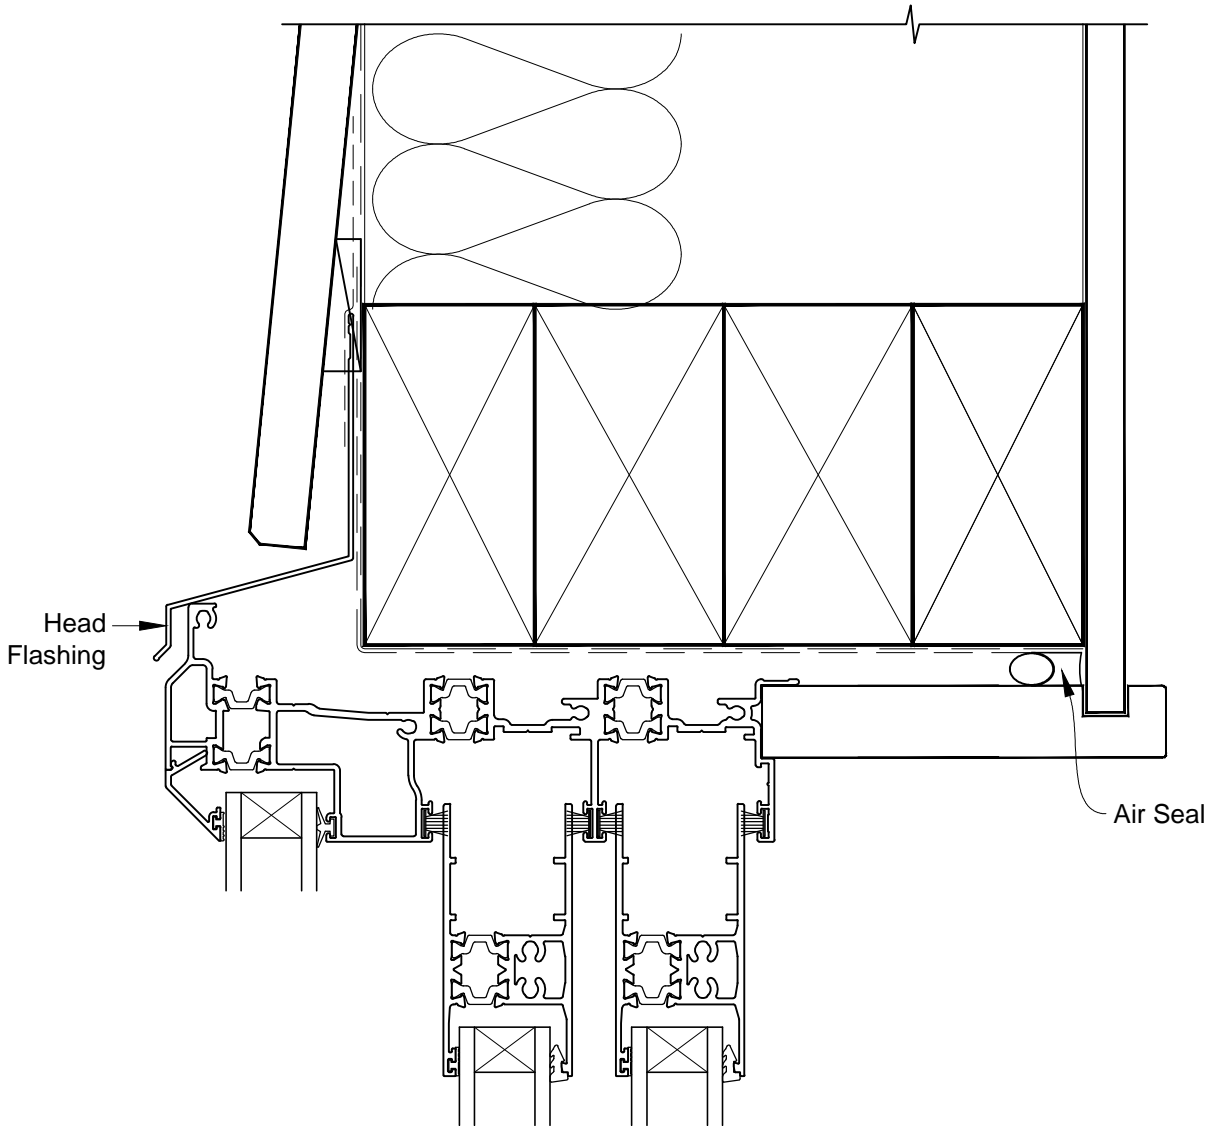

**INSTALLATION DETAIL - FIRST RESIDENTIAL THERMAL HEART
MULTISLIDER DOOR ON BEVELBACK WEATHERBOARD
CAVITY CONSTRUCTION**

Date: 01.03.14

Scale: 1:2

CAD Ref.: FTMDBW-CH

**INSTALLATION DETAIL - FIRST RESIDENTIAL THERMAL HEART
MULTISLIDER DOOR ON BEVELBACK WEATHERBOARD
CAVITY CONSTRUCTION**

Date: 01.03.14

Scale: 1:2

CAD Ref.: FTMDBW-CJ

**INSTALLATION DETAIL - FIRST RESIDENTIAL THERMAL HEART
MULTISLIDER DOOR ON BEVELBACK WEATHERBOARD
CAVITY CONSTRUCTION**

Date: 01.03.14

Scale: 1:2

CAD Ref.: FTMDBW-CS

**INSTALLATION DETAIL - FIRST RESIDENTIAL THERMAL HEART
MULTISLIDER DOOR ON BEVELBACK WEATHERBOARD
DIRECT FIXED CLADDING**

Date: 01.03.14

Scale: 1:2

CAD Ref.: FTMDBW-DH

**INSTALLATION DETAIL - FIRST RESIDENTIAL THERMAL HEART
MULTISLIDER DOOR ON BEVELBACK WEATHERBOARD
DIRECT FIXED CLADDING**