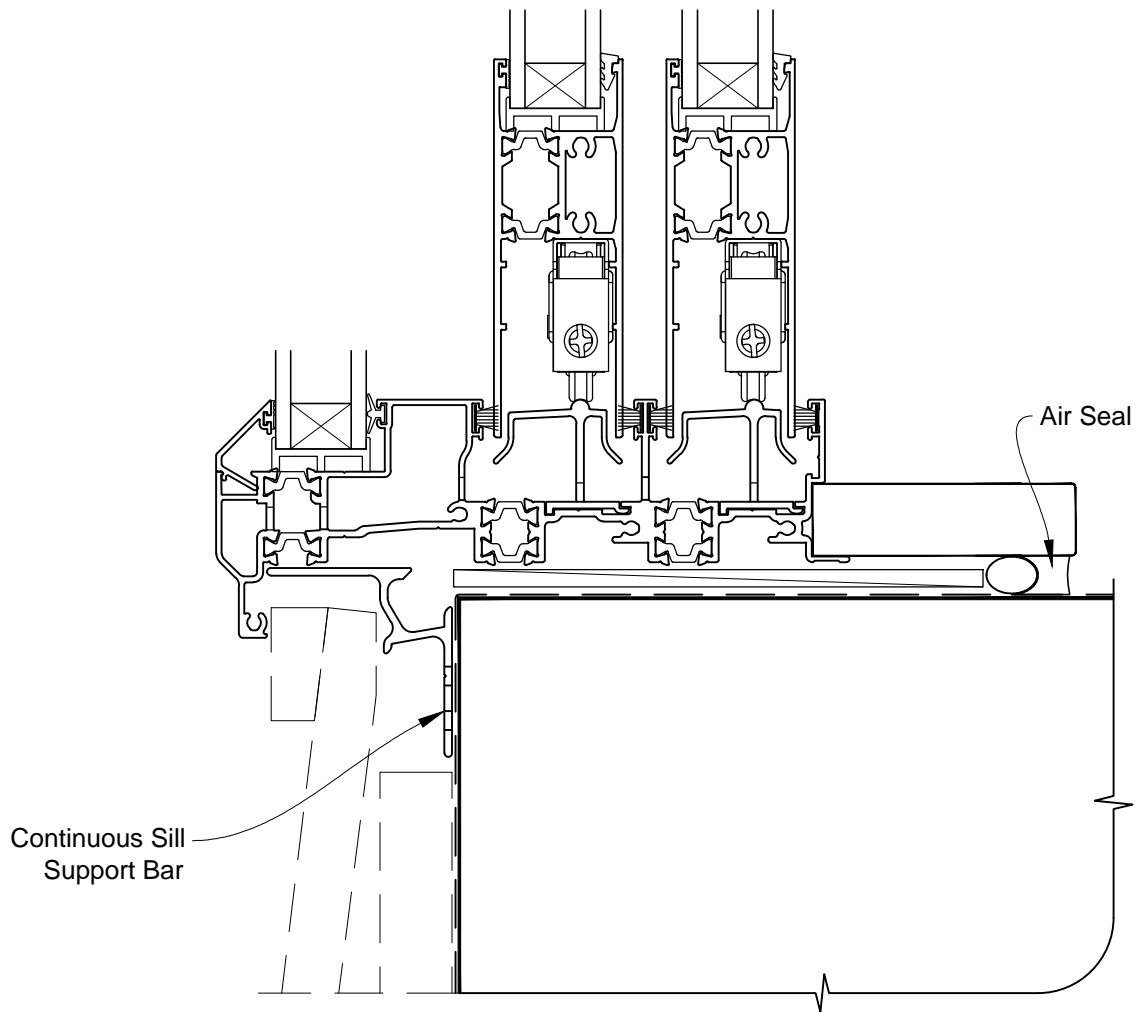

**INSTALLATION DETAIL - FIRST RESIDENTIAL THERMAL HEART
MULTISLIDER DOOR ON BEVELBACK WEATHERBOARD
CAVITY CONSTRUCTION**

Date: 01.03.14

Scale: 1:2

CAD Ref.: FTMDBW-CH

**INSTALLATION DETAIL - FIRST RESIDENTIAL THERMAL HEART
MULTISLIDER DOOR ON BEVELBACK WEATHERBOARD
CAVITY CONSTRUCTION**

Date: 01.03.14

Scale: 1:2

CAD Ref.: FTMDBW-CJ

**INSTALLATION DETAIL - FIRST RESIDENTIAL THERMAL HEART
MULTISLIDER DOOR ON BEVELBACK WEATHERBOARD
CAVITY CONSTRUCTION**

Date: 01.03.14

Scale: 1:2

CAD Ref.: FTMDBW-CS

**INSTALLATION DETAIL - FIRST RESIDENTIAL THERMAL HEART
MULTISLIDER DOOR ON BEVELBACK WEATHERBOARD
DIRECT FIXED CLADDING**

Date: 01.03.14

Scale: 1:2

CAD Ref.: FTMDBW-DH

**INSTALLATION DETAIL - FIRST RESIDENTIAL THERMAL HEART
MULTISLIDER DOOR ON BEVELBACK WEATHERBOARD
DIRECT FIXED CLADDING**