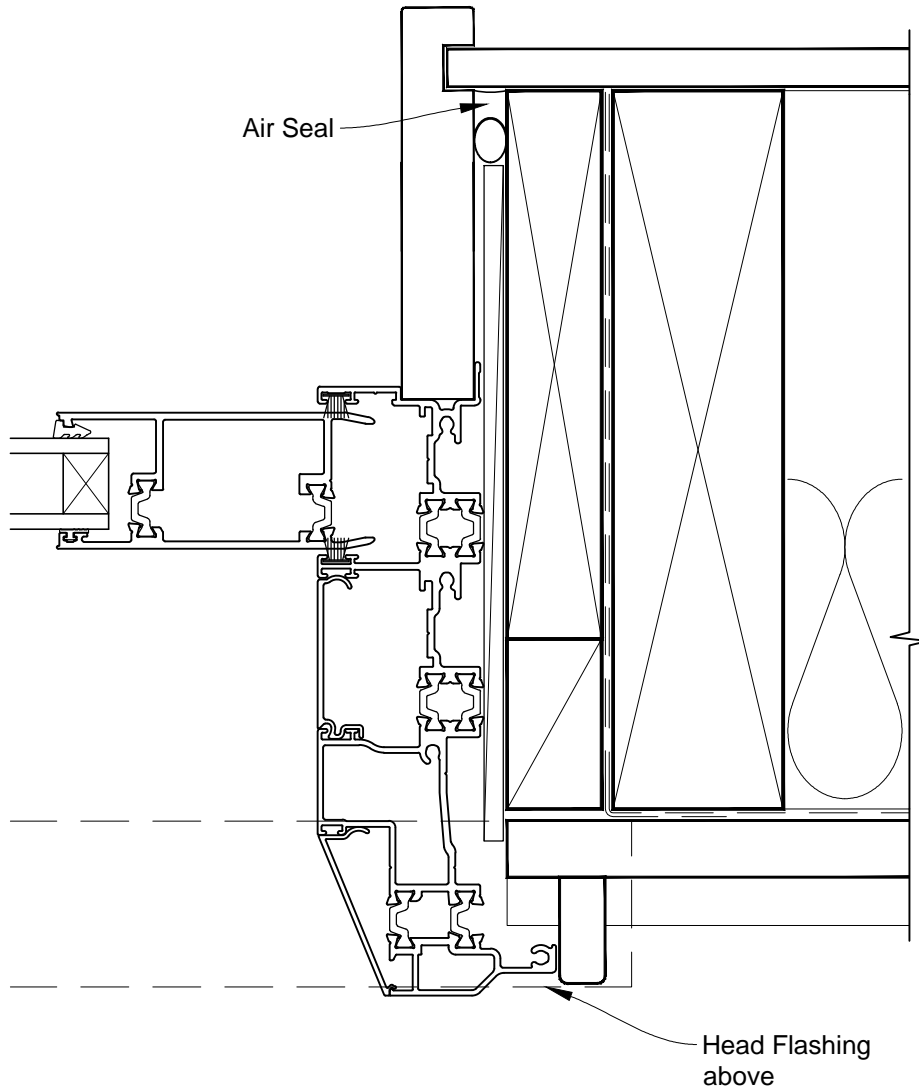

**INSTALLATION DETAIL - FIRST RESIDENTIAL THERMAL HEART
MULTISLIDER DOOR ON BEVELBACK WEATHERBOARD
DIRECT FIXED CLADDING**

Date: 01.03.14

Scale: 1:2

CAD Ref.: FTMDBW-DJ