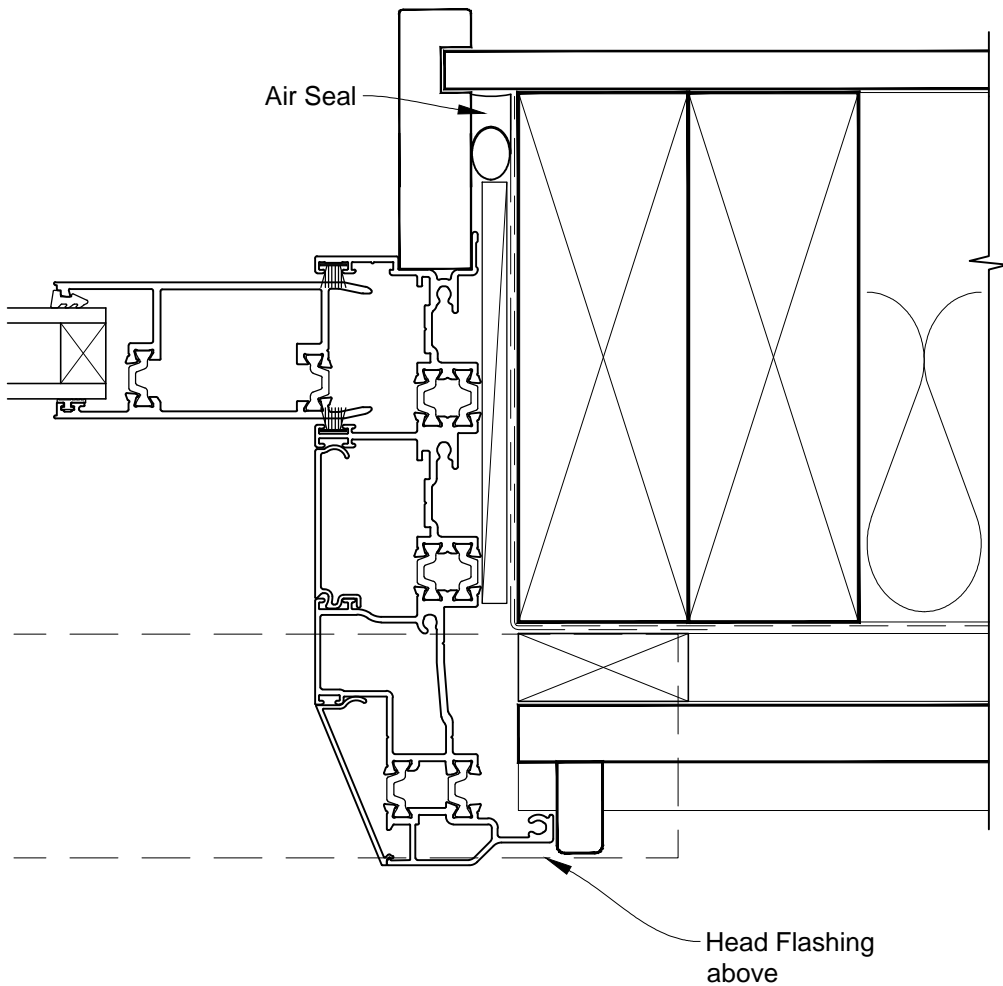

**INSTALLATION DETAIL - FIRST RESIDENTIAL THERMAL HEART
MULTISLIDER DOOR ON BEVELBACK WEATHERBOARD
CAVITY CONSTRUCTION**

Date: 01.03.14

Scale: 1:2

CAD Ref.: FTMDBW-CH

**INSTALLATION DETAIL - FIRST RESIDENTIAL THERMAL HEART
MULTISLIDER DOOR ON BEVELBACK WEATHERBOARD
CAVITY CONSTRUCTION**

Date: 01.03.14

Scale: 1:2

CAD Ref.: FTMDBW-CJ

**INSTALLATION DETAIL - FIRST RESIDENTIAL THERMAL HEART
MULTISLIDER DOOR ON BEVELBACK WEATHERBOARD
CAVITY CONSTRUCTION**

Date: 01.03.14

Scale: 1:2

CAD Ref.: FTMDBW-CS

**INSTALLATION DETAIL - FIRST RESIDENTIAL THERMAL HEART
MULTISLIDER DOOR ON BEVELBACK WEATHERBOARD
DIRECT FIXED CLADDING**

Date: 01.03.14

Scale: 1:2

CAD Ref.: FTMDBW-DH

**INSTALLATION DETAIL - FIRST RESIDENTIAL THERMAL HEART
MULTISLIDER DOOR ON BEVELBACK WEATHERBOARD
DIRECT FIXED CLADDING**