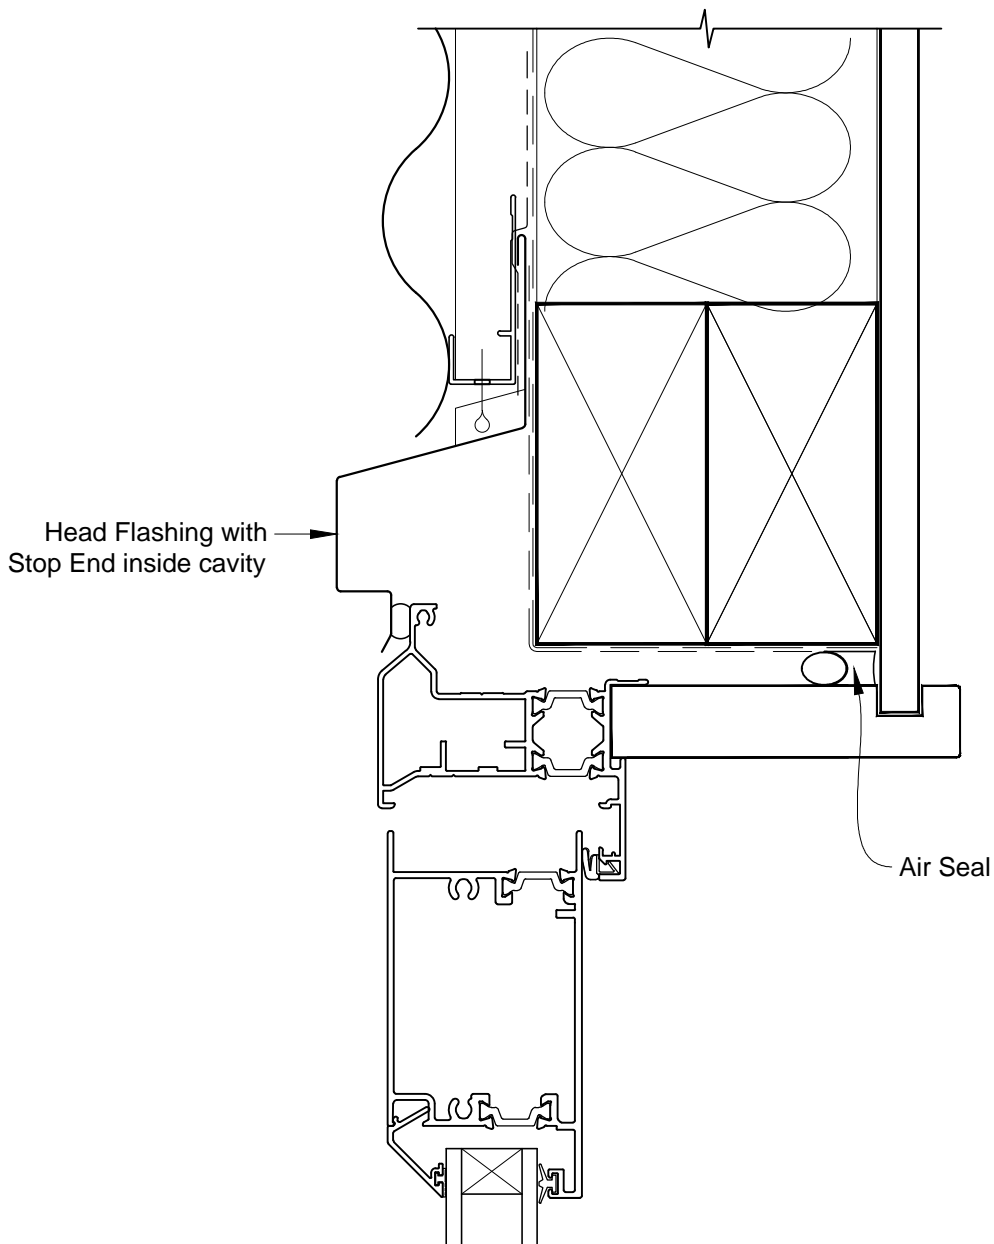

**INSTALLATION DETAIL - FIRST RESIDENTIAL THERMAL HEART
HINGED DOOR OPEN OUT ON PROFILE METAL
CAVITY CONSTRUCTION**

Date: 01.03.14

Scale: 1:2

CAD Ref.: FTHOPM-CH

**INSTALLATION DETAIL - FIRST RESIDENTIAL THERMAL HEART
HINGED DOOR OPEN OUT ON PROFILE METAL
CAVITY CONSTRUCTION**

Date: 01.03.14

Scale: 1:2

CAD Ref.: FTHOPM-CJ

**INSTALLATION DETAIL - FIRST RESIDENTIAL THERMAL HEART
HINGED DOOR OPEN OUT ON PROFILE METAL
CAVITY CONSTRUCTION**

Date: 01.03.14

Scale: 1:2

CAD Ref.: FTHOPM-CS

**INSTALLATION DETAIL - FIRST RESIDENTIAL THERMAL HEART
HINGED DOOR OPEN OUT ON PROFILE METAL
DIRECT FIXED CLADDING**

Date: 01.03.14

Scale: 1:2

CAD Ref.: FTHOPM-DH

**INSTALLATION DETAIL - FIRST RESIDENTIAL THERMAL HEART
HINGED DOOR OPEN OUT ON PROFILE METAL
DIRECT FIXED CLADDING**