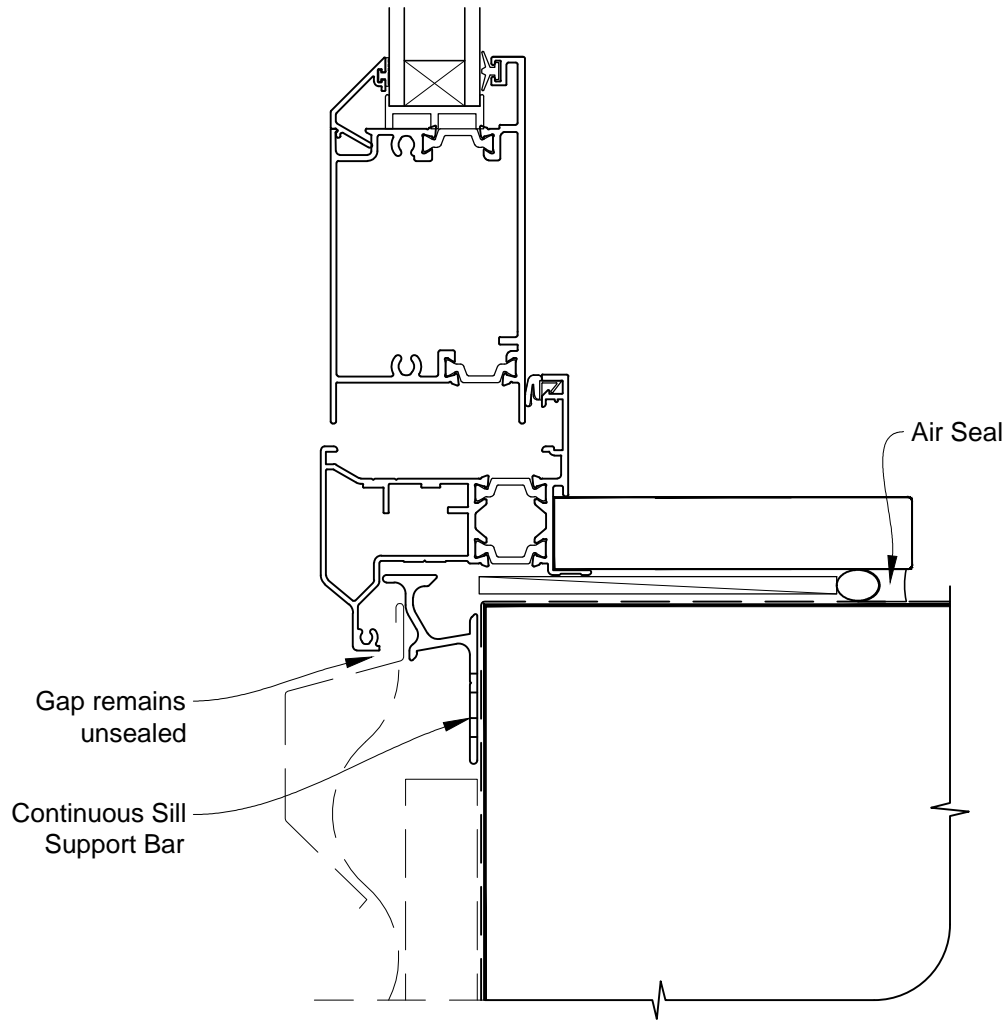

**INSTALLATION DETAIL - FIRST RESIDENTIAL THERMAL HEART
HINGED DOOR OPEN OUT ON PROFILE METAL
CAVITY CONSTRUCTION**

Date: 01.03.14

Scale: 1:2

CAD Ref.: FTHOPM-CH

**INSTALLATION DETAIL - FIRST RESIDENTIAL THERMAL HEART
HINGED DOOR OPEN OUT ON PROFILE METAL
CAVITY CONSTRUCTION**

Date: 01.03.14

Scale: 1:2

CAD Ref.: FTHOPM-CJ

**INSTALLATION DETAIL - FIRST RESIDENTIAL THERMAL HEART
HINGED DOOR OPEN OUT ON PROFILE METAL
CAVITY CONSTRUCTION**

Date: 01.03.14

Scale: 1:2

CAD Ref.: FTHOPM-CS

**INSTALLATION DETAIL - FIRST RESIDENTIAL THERMAL HEART
HINGED DOOR OPEN OUT ON PROFILE METAL
DIRECT FIXED CLADDING**

Date: 01.03.14

Scale: 1:2

CAD Ref.: FTHOPM-DH

**INSTALLATION DETAIL - FIRST RESIDENTIAL THERMAL HEART
HINGED DOOR OPEN OUT ON PROFILE METAL
DIRECT FIXED CLADDING**