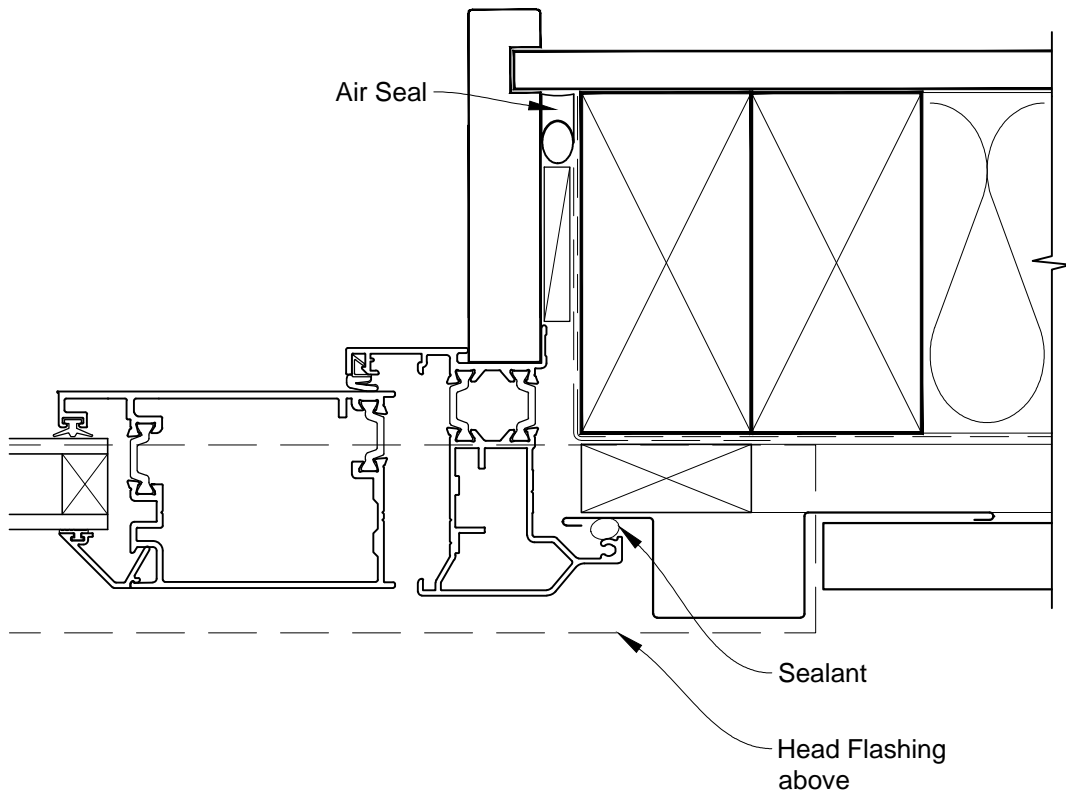

**INSTALLATION DETAIL - FIRST RESIDENTIAL THERMAL HEART
HINGED DOOR OPEN OUT ON PROFILE METAL
CAVITY CONSTRUCTION**

Date: 01.03.14

Scale: 1:2

CAD Ref.: FTHOPM-CH

**INSTALLATION DETAIL - FIRST RESIDENTIAL THERMAL HEART
HINGED DOOR OPEN OUT ON PROFILE METAL
CAVITY CONSTRUCTION**

Date: 01.03.14

Scale: 1:2

CAD Ref.: FTHOPM-CJ

**INSTALLATION DETAIL - FIRST RESIDENTIAL THERMAL HEART
HINGED DOOR OPEN OUT ON PROFILE METAL
CAVITY CONSTRUCTION**

Date: 01.03.14

Scale: 1:2

CAD Ref.: FTHOPM-CS

**INSTALLATION DETAIL - FIRST RESIDENTIAL THERMAL HEART
HINGED DOOR OPEN OUT ON PROFILE METAL
DIRECT FIXED CLADDING**

Date: 01.03.14

Scale: 1:2

CAD Ref.: FTHOPM-DH

**INSTALLATION DETAIL - FIRST RESIDENTIAL THERMAL HEART
HINGED DOOR OPEN OUT ON PROFILE METAL
DIRECT FIXED CLADDING**