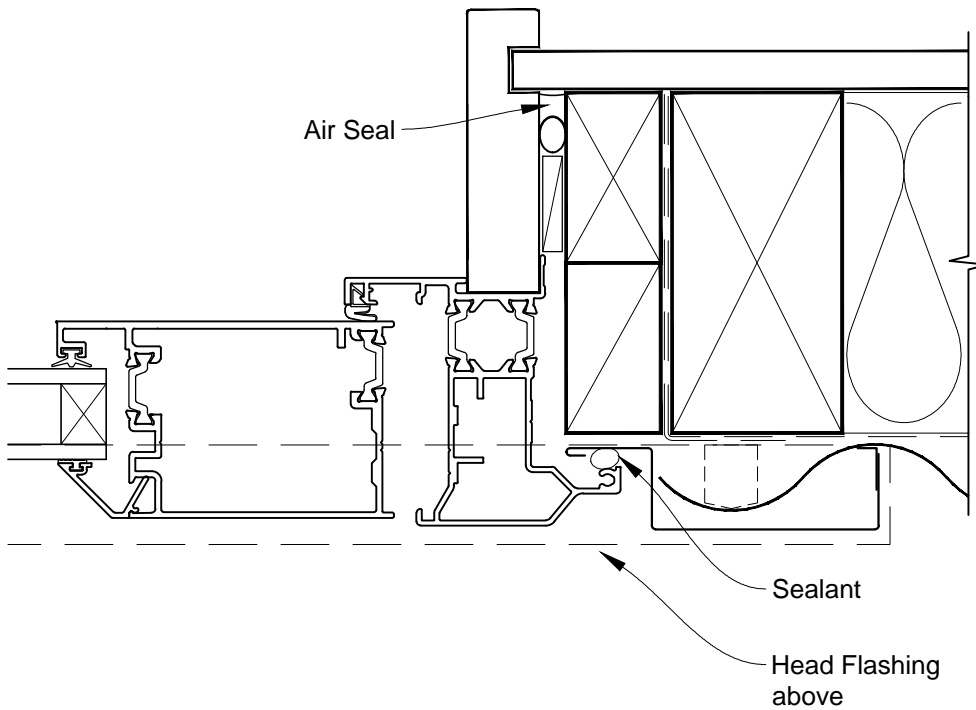

**INSTALLATION DETAIL - FIRST RESIDENTIAL THERMAL HEART
HINGED DOOR OPEN OUT ON PROFILE METAL
CAVITY CONSTRUCTION**

Date: 01.03.14

Scale: 1:2

CAD Ref.: FTHOPM-CH

**INSTALLATION DETAIL - FIRST RESIDENTIAL THERMAL HEART
HINGED DOOR OPEN OUT ON PROFILE METAL
CAVITY CONSTRUCTION**

Date: 01.03.14

Scale: 1:2

CAD Ref.: FTHOPM-CJ

**INSTALLATION DETAIL - FIRST RESIDENTIAL THERMAL HEART
HINGED DOOR OPEN OUT ON PROFILE METAL
CAVITY CONSTRUCTION**

Date: 01.03.14

Scale: 1:2

CAD Ref.: FTHOPM-CS

**INSTALLATION DETAIL - FIRST RESIDENTIAL THERMAL HEART
HINGED DOOR OPEN OUT ON PROFILE METAL
DIRECT FIXED CLADDING**

Date: 01.03.14

Scale: 1:2

CAD Ref.: FTHOPM-DH

**INSTALLATION DETAIL - FIRST RESIDENTIAL THERMAL HEART
HINGED DOOR OPEN OUT ON PROFILE METAL
DIRECT FIXED CLADDING**

Date: 01.03.14

Scale: 1:2

CAD Ref.: FTHOPM-DJ

**INSTALLATION DETAIL - FIRST RESIDENTIAL THERMAL HEART
HINGED DOOR OPEN OUT ON PROFILE METAL
DIRECT FIXED CLADDING**

Date: 01.03.14

Scale: 1:2

CAD Ref.: FTHOPM-DS