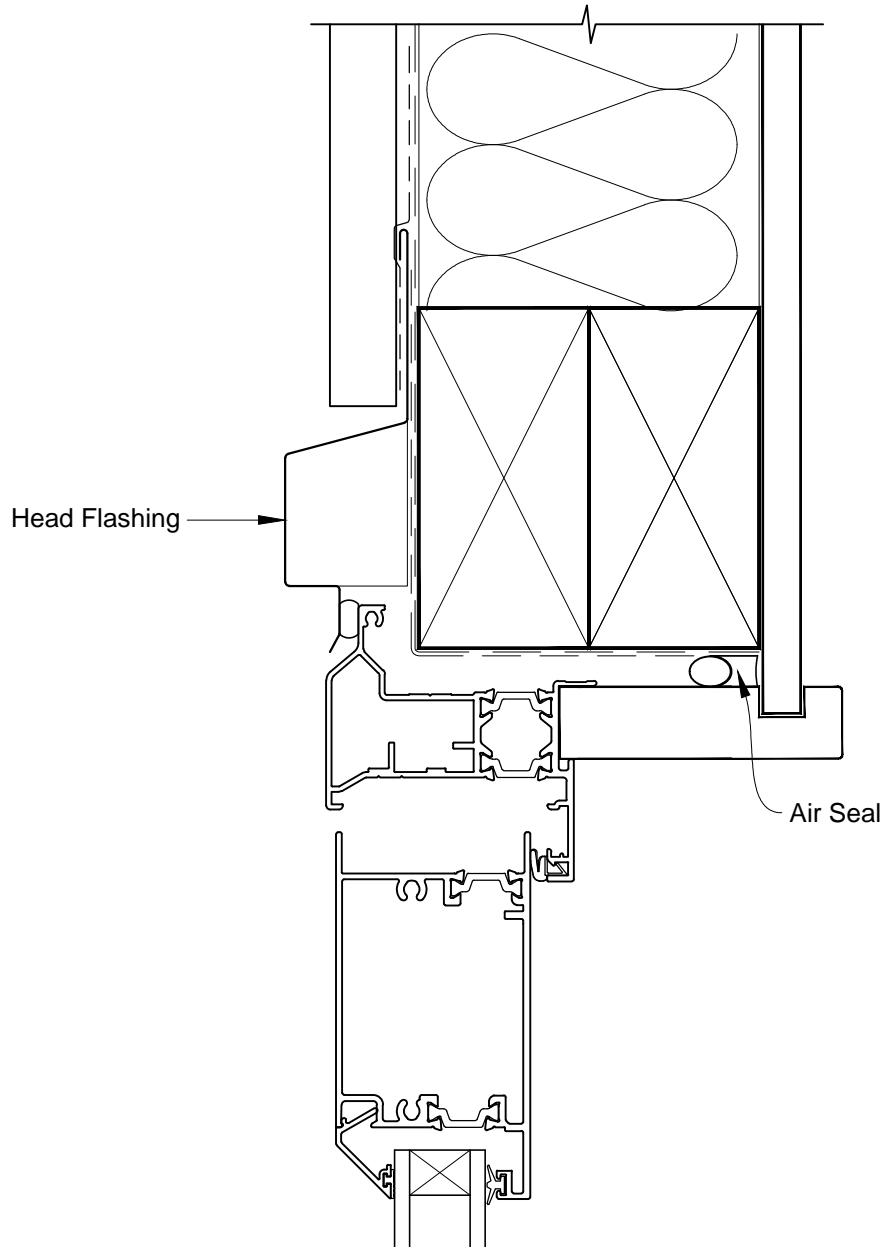

**INSTALLATION DETAIL - FIRST RESIDENTIAL THERMAL HEART
HINGED DOOR OPEN OUT ON PROFILE METAL
CAVITY CONSTRUCTION**

Date: 01.03.14

Scale: 1:2

CAD Ref.: FTHOPM-CH

**INSTALLATION DETAIL - FIRST RESIDENTIAL THERMAL HEART
HINGED DOOR OPEN OUT ON PROFILE METAL
CAVITY CONSTRUCTION**

Date: 01.03.14

Scale: 1:2

CAD Ref.: FTHOPM-CJ

**INSTALLATION DETAIL - FIRST RESIDENTIAL THERMAL HEART
HINGED DOOR OPEN OUT ON PROFILE METAL
CAVITY CONSTRUCTION**

Date: 01.03.14

Scale: 1:2

CAD Ref.: FTHOPM-CS

**INSTALLATION DETAIL - FIRST RESIDENTIAL THERMAL HEART
HINGED DOOR OPEN OUT ON PROFILE METAL
DIRECT FIXED CLADDING**

Date: 01.03.14

Scale: 1:2

CAD Ref.: FTHOPM-DH

**INSTALLATION DETAIL - FIRST RESIDENTIAL THERMAL HEART
HINGED DOOR OPEN OUT ON PROFILE METAL
DIRECT FIXED CLADDING**