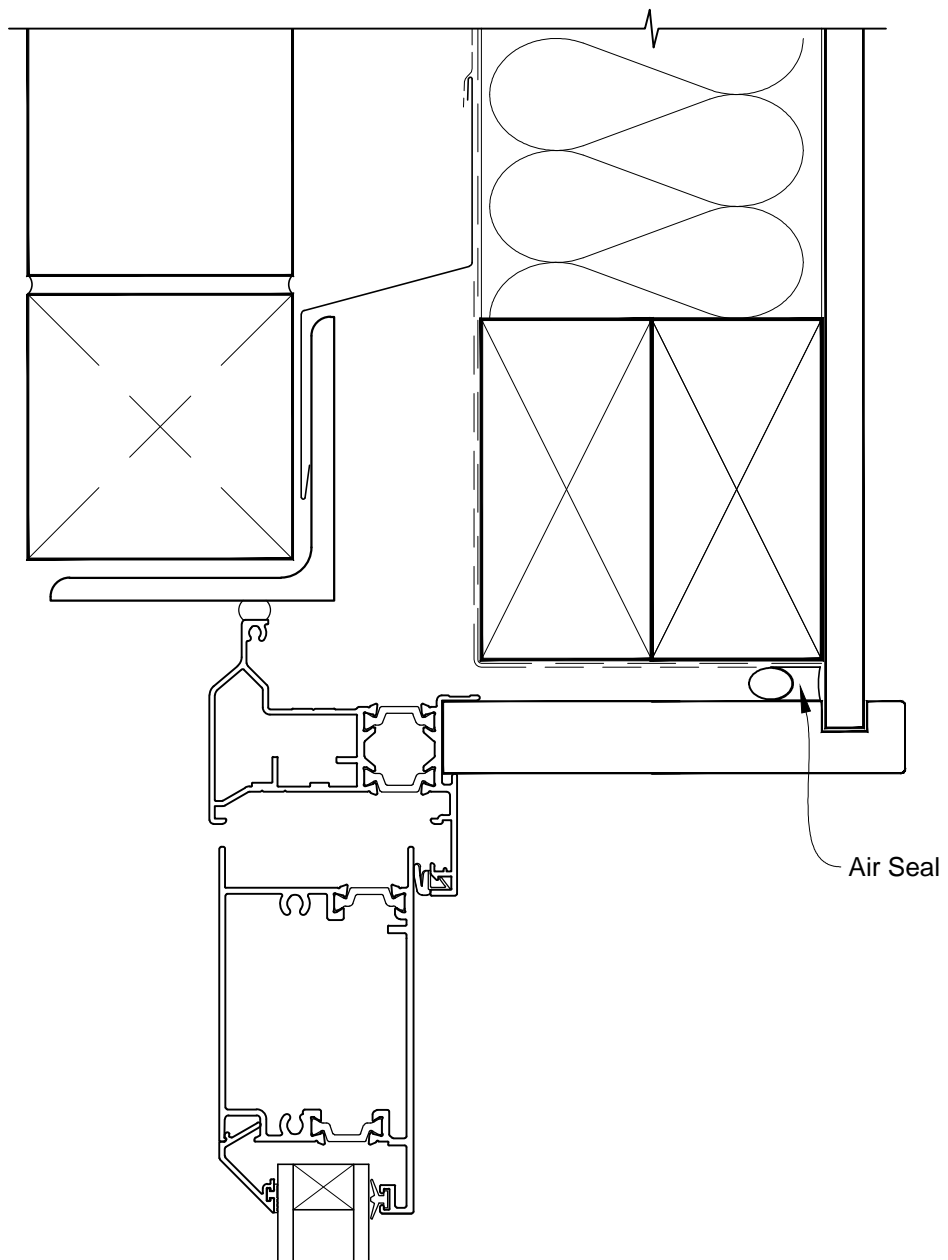

**INSTALLATION DETAIL - FIRST RESIDENTIAL THERMAL HEART
HINGED DOOR OPEN OUT DOOR ON BRICK VENEER
CAVITY CONSTRUCTION**

Date: 01.03.14

Scale: 1:2

CAD Ref.: FTHOBV-CH

**INSTALLATION DETAIL - FIRST RESIDENTIAL THERMAL HEART
HINGED DOOR OPEN OUT DOOR ON BRICK VENEER
CAVITY CONSTRUCTION**

Date: 01.03.14

Scale: 1:2

CAD Ref.: FTHOBV-CJ

**INSTALLATION DETAIL - FIRST RESIDENTIAL THERMAL HEART
HINGED DOOR OPEN OUT DOOR ON BRICK VENEER
CAVITY CONSTRUCTION**

Date: 01.03.14

Scale: 1:2

CAD Ref.: FTHOBV-CS