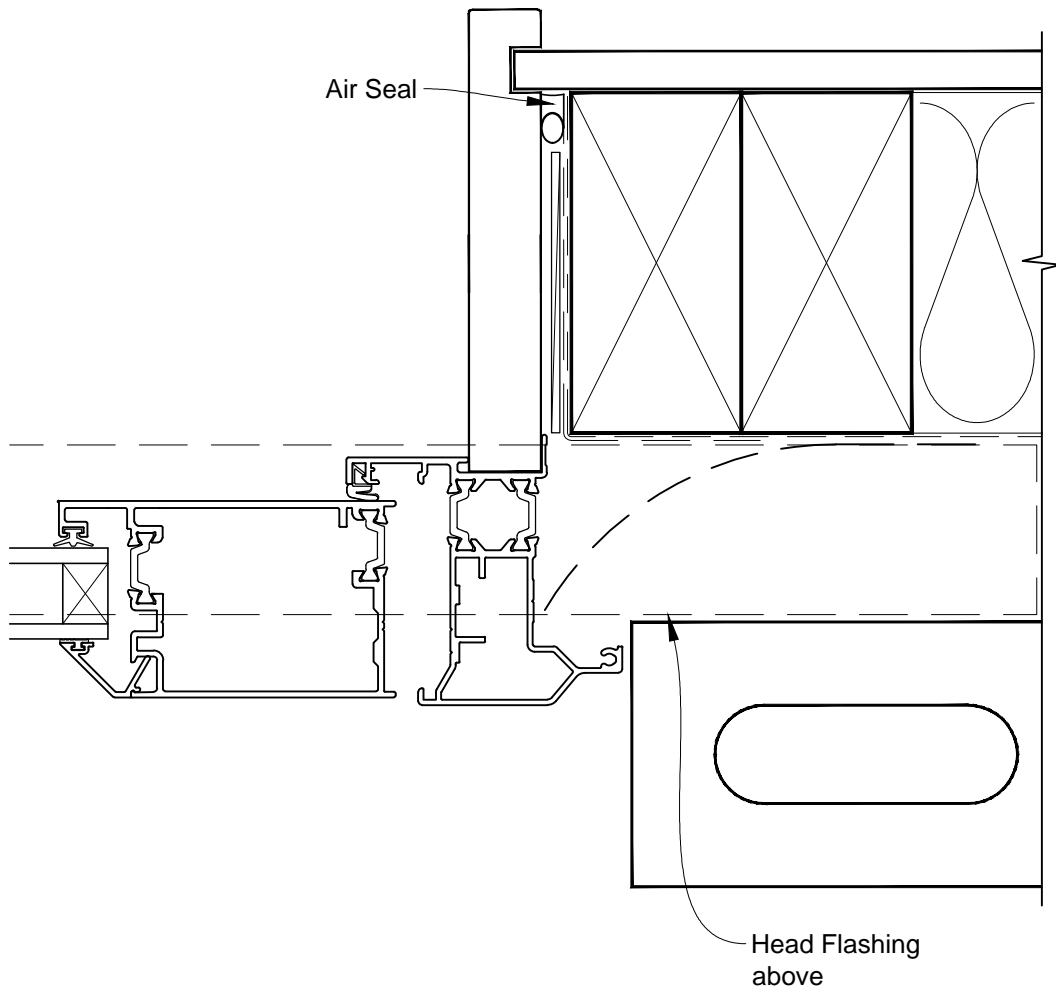

**INSTALLATION DETAIL - FIRST RESIDENTIAL THERMAL HEART
HINGED DOOR OPEN OUT DOOR ON BRICK VENEER
CAVITY CONSTRUCTION**

Date: 01.03.14

Scale: 1:2

CAD Ref.: FTHOBV-CH

**INSTALLATION DETAIL - FIRST RESIDENTIAL THERMAL HEART
HINGED DOOR OPEN OUT DOOR ON BRICK VENEER
CAVITY CONSTRUCTION**

Date: 01.03.14

Scale: 1:2

CAD Ref.: FTHOBV-CJ

**INSTALLATION DETAIL - FIRST RESIDENTIAL THERMAL HEART
HINGED DOOR OPEN OUT DOOR ON BRICK VENEER
CAVITY CONSTRUCTION**

Date: 01.03.14

Scale: 1:2

CAD Ref.: FTHOBV-CS