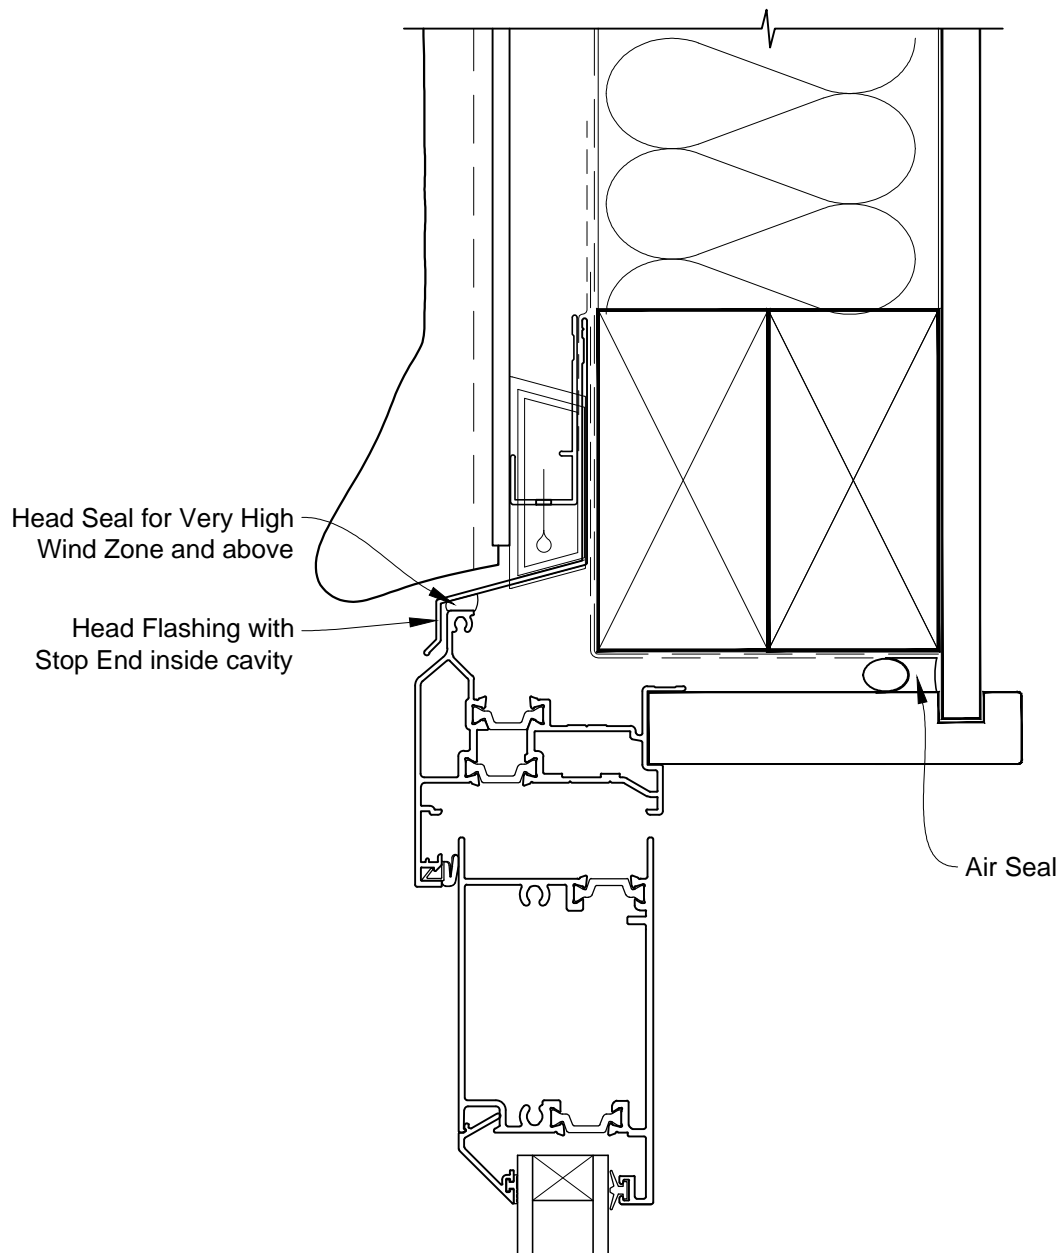

**INSTALLATION DETAIL - FIRST RESIDENTIAL THERMAL HEART  
HINGED DOOR OPEN IN ON STUCCO  
CAVITY CONSTRUCTION**

Date: 01.03.14

Scale: 1:2

CAD Ref.: FTHIST-CH

**INSTALLATION DETAIL - FIRST RESIDENTIAL THERMAL HEART  
HINGED DOOR OPEN IN ON STUCCO  
CAVITY CONSTRUCTION**

Date: 01.03.14

Scale: 1:2

CAD Ref.: FTHIST-CJ

**INSTALLATION DETAIL - FIRST RESIDENTIAL THERMAL HEART  
HINGED DOOR OPEN IN ON STUCCO  
CAVITY CONSTRUCTION**

Date: 01.03.14

Scale: 1:2

CAD Ref.: FTHIST-CS