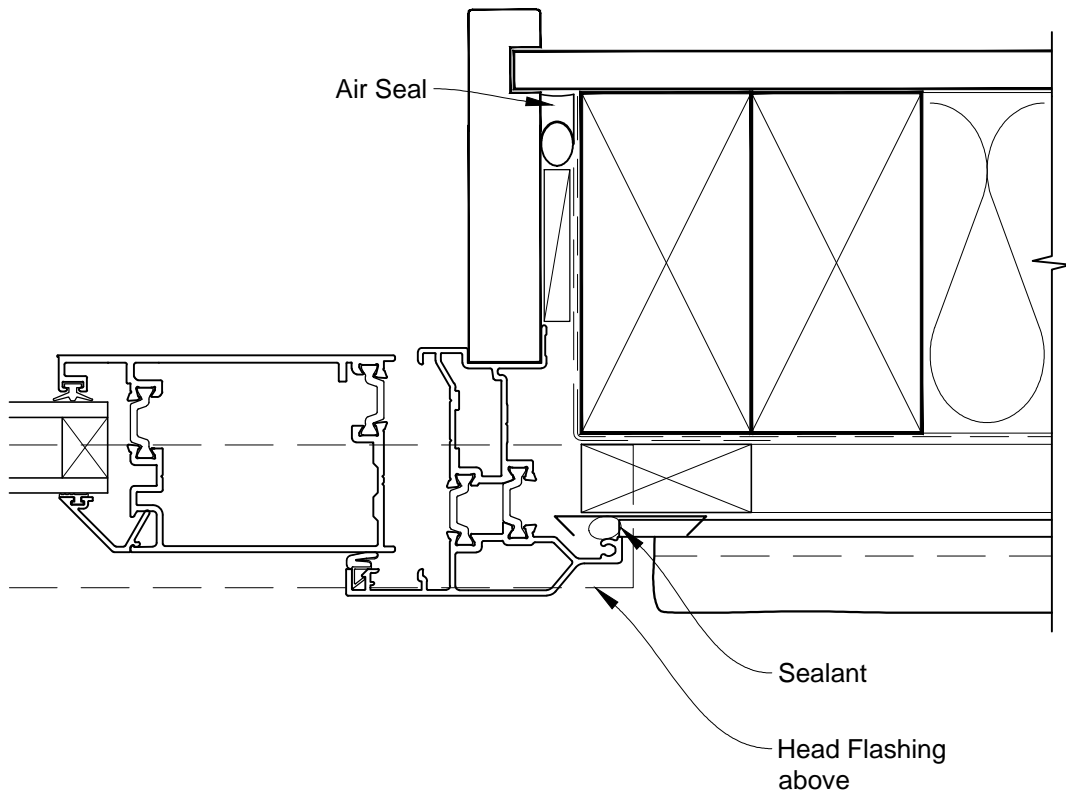

**INSTALLATION DETAIL - FIRST RESIDENTIAL THERMAL HEART  
HINGED DOOR OPEN IN ON STUCCO  
CAVITY CONSTRUCTION**

Date: 01.03.14

Scale: 1:2

CAD Ref.: FTHIST-CH

**INSTALLATION DETAIL - FIRST RESIDENTIAL THERMAL HEART  
HINGED DOOR OPEN IN ON STUCCO  
CAVITY CONSTRUCTION**

Date: 01.03.14

Scale: 1:2

CAD Ref.: FTHIST-CJ

**INSTALLATION DETAIL - FIRST RESIDENTIAL THERMAL HEART  
HINGED DOOR OPEN IN ON STUCCO  
CAVITY CONSTRUCTION**

Date: 01.03.14

Scale: 1:2

CAD Ref.: FTHIST-CS