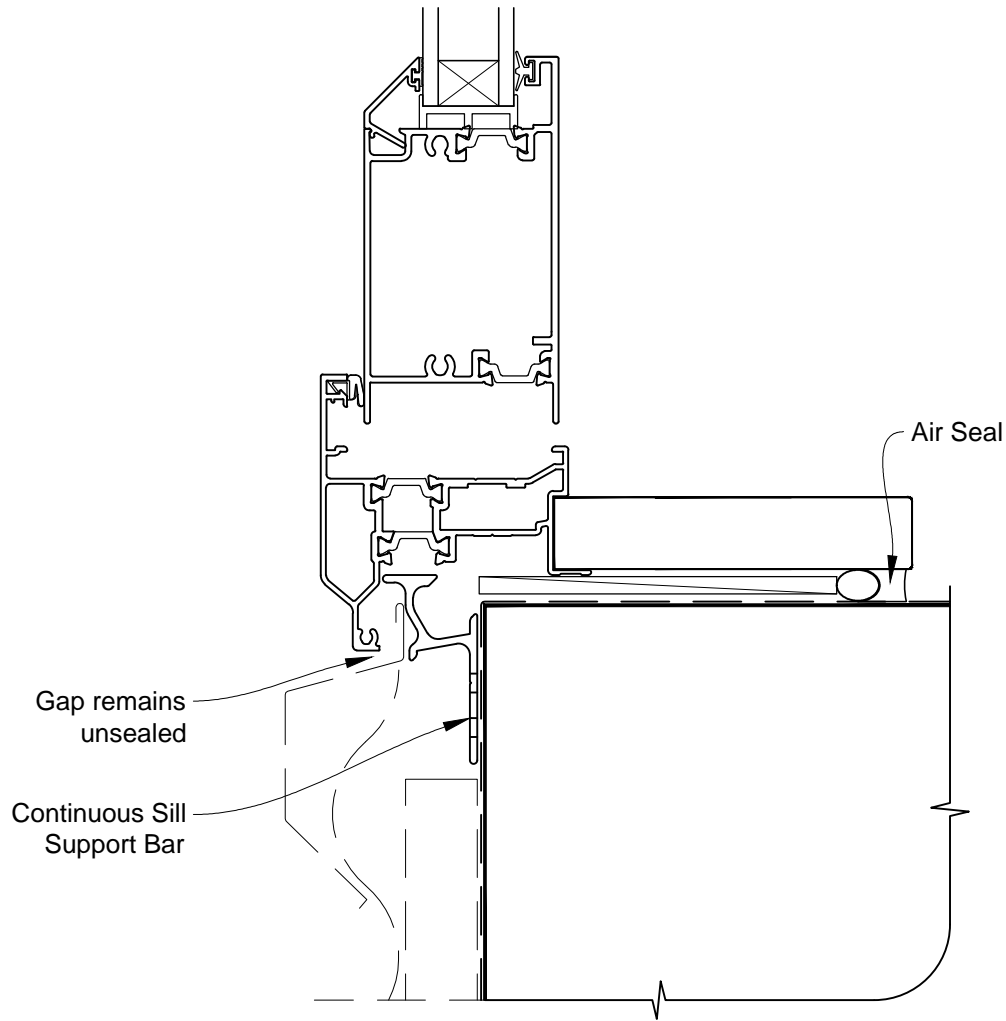

**INSTALLATION DETAIL - FIRST RESIDENTIAL THERMAL HEART
HINGED DOOR OPEN IN ON PROFILE METAL
CAVITY CONSTRUCTION**

Date: 01.03.14

Scale: 1:2

CAD Ref.: FTHIPM-CH

**INSTALLATION DETAIL - FIRST RESIDENTIAL THERMAL HEART
HINGED DOOR OPEN IN ON PROFILE METAL
CAVITY CONSTRUCTION**

Date: 01.03.14

Scale: 1:2

CAD Ref.: FTHIPM-CJ

**INSTALLATION DETAIL - FIRST RESIDENTIAL THERMAL HEART
HINGED DOOR OPEN IN ON PROFILE METAL
CAVITY CONSTRUCTION**

Date: 01.03.14

Scale: 1:2

CAD Ref.: FTHIPM-CS

**INSTALLATION DETAIL - FIRST RESIDENTIAL THERMAL HEART
HINGED DOOR OPEN IN ON PROFILE METAL
DIRECT FIXED CLADDING**

Date: 01.03.14

Scale: 1:2

CAD Ref.: FTHIPM-DH

**INSTALLATION DETAIL - FIRST RESIDENTIAL THERMAL HEART
HINGED DOOR OPEN IN ON PROFILE METAL
DIRECT FIXED CLADDING**