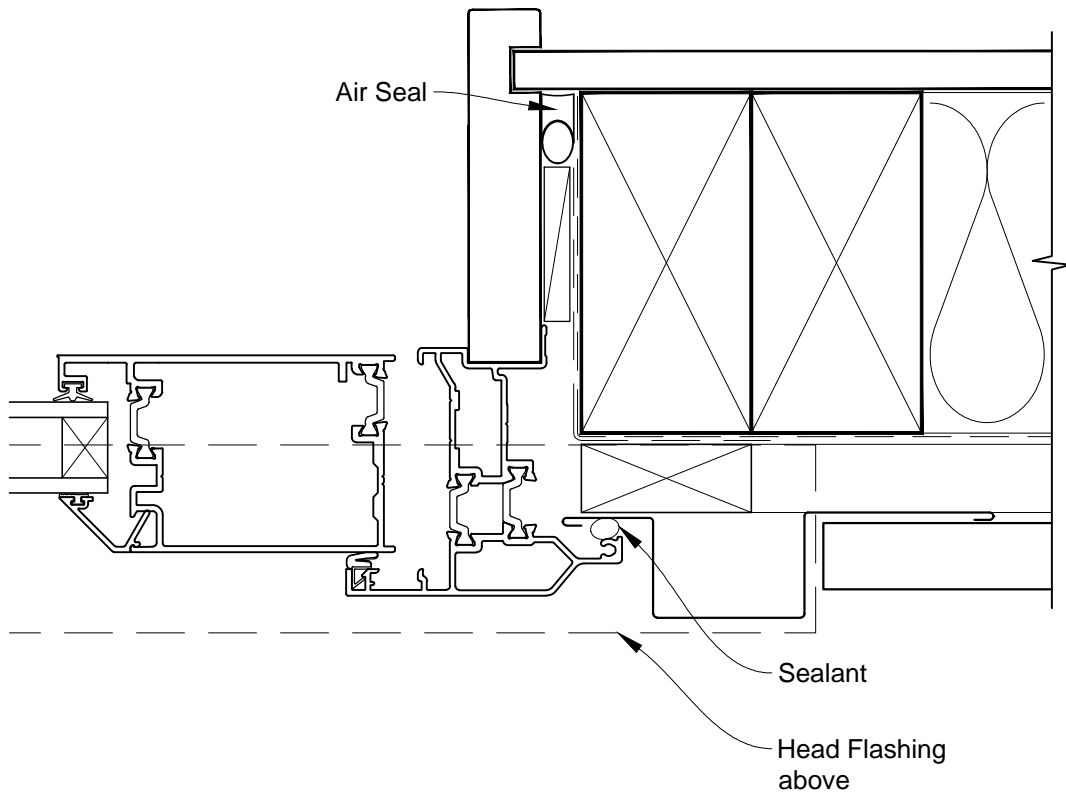

**INSTALLATION DETAIL - FIRST RESIDENTIAL THERMAL HEART
HINGED DOOR OPEN IN ON PROFILE METAL
CAVITY CONSTRUCTION**

Date: 01.03.14

Scale: 1:2

CAD Ref.: FTHIPM-CH

**INSTALLATION DETAIL - FIRST RESIDENTIAL THERMAL HEART
HINGED DOOR OPEN IN ON PROFILE METAL
CAVITY CONSTRUCTION**

Date: 01.03.14

Scale: 1:2

CAD Ref.: FTHIPM-CJ

**INSTALLATION DETAIL - FIRST RESIDENTIAL THERMAL HEART
HINGED DOOR OPEN IN ON PROFILE METAL
CAVITY CONSTRUCTION**

Date: 01.03.14

Scale: 1:2

CAD Ref.: FTHIPM-CS

**INSTALLATION DETAIL - FIRST RESIDENTIAL THERMAL HEART
HINGED DOOR OPEN IN ON PROFILE METAL
DIRECT FIXED CLADDING**

Date: 01.03.14

Scale: 1:2

CAD Ref.: FTHIPM-DH

**INSTALLATION DETAIL - FIRST RESIDENTIAL THERMAL HEART
HINGED DOOR OPEN IN ON PROFILE METAL
DIRECT FIXED CLADDING**