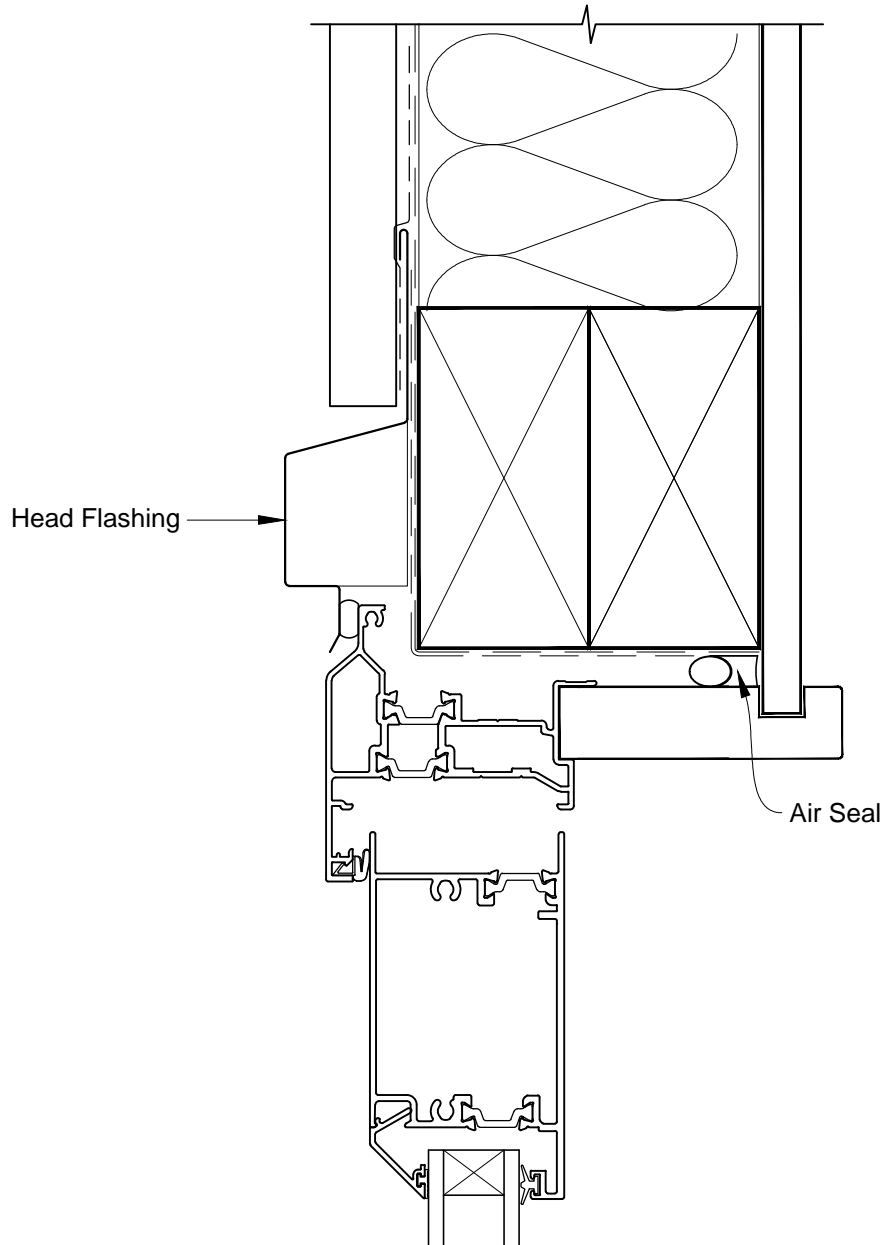

**INSTALLATION DETAIL - FIRST RESIDENTIAL THERMAL HEART
HINGED DOOR OPEN IN ON PROFILE METAL
CAVITY CONSTRUCTION**

Date: 01.03.14

Scale: 1:2

CAD Ref.: FTHIPM-CH

**INSTALLATION DETAIL - FIRST RESIDENTIAL THERMAL HEART
HINGED DOOR OPEN IN ON PROFILE METAL
CAVITY CONSTRUCTION**

Date: 01.03.14

Scale: 1:2

CAD Ref.: FTHIPM-CJ

**INSTALLATION DETAIL - FIRST RESIDENTIAL THERMAL HEART
HINGED DOOR OPEN IN ON PROFILE METAL
CAVITY CONSTRUCTION**

Date: 01.03.14

Scale: 1:2

CAD Ref.: FTHIPM-CS

**INSTALLATION DETAIL - FIRST RESIDENTIAL THERMAL HEART
HINGED DOOR OPEN IN ON PROFILE METAL
DIRECT FIXED CLADDING**

Date: 01.03.14

Scale: 1:2

CAD Ref.: FTHIPM-DH

**INSTALLATION DETAIL - FIRST RESIDENTIAL THERMAL HEART
HINGED DOOR OPEN IN ON PROFILE METAL
DIRECT FIXED CLADDING**