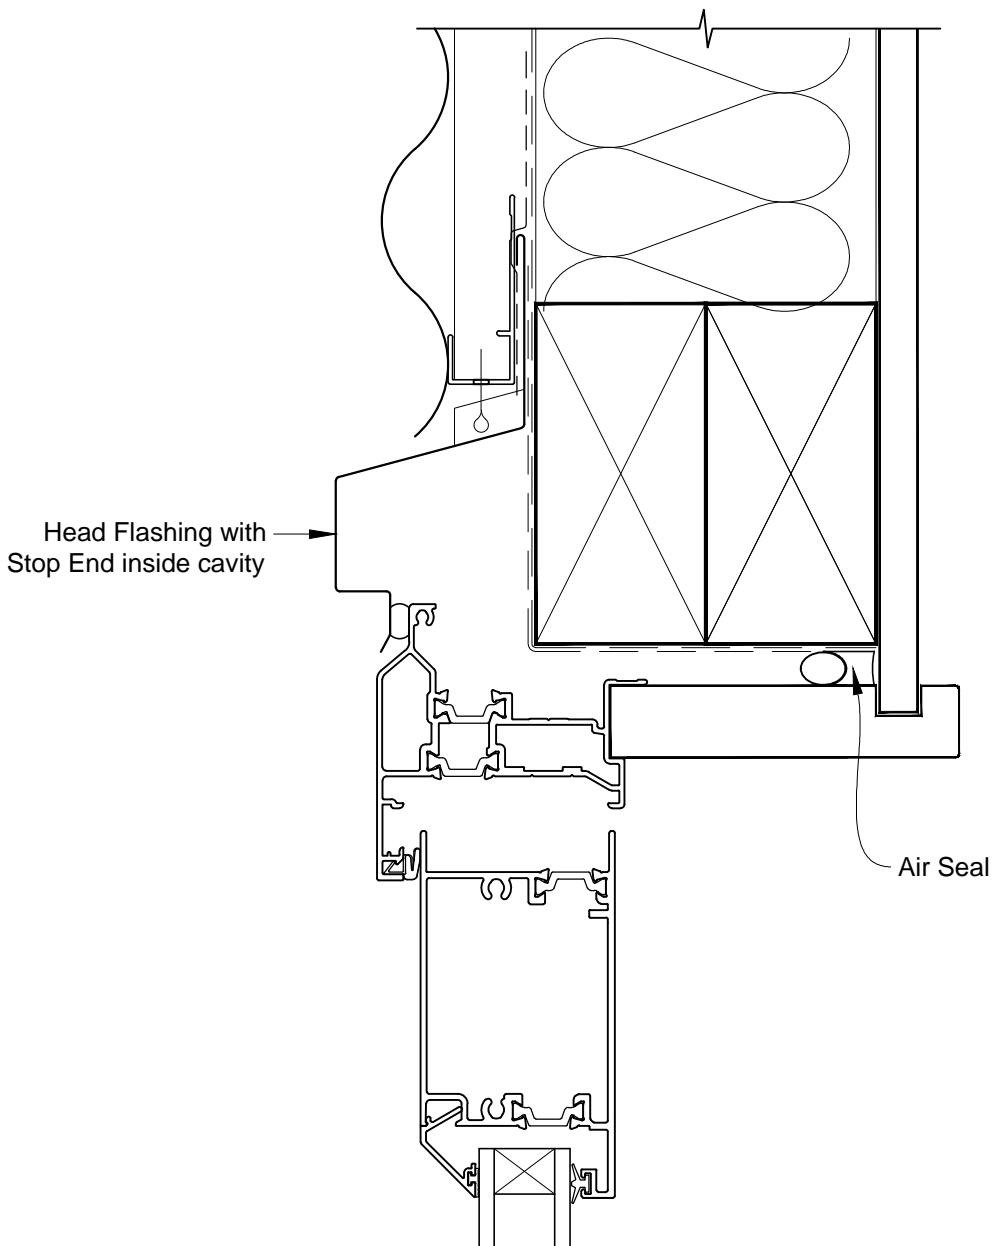

**INSTALLATION DETAIL - FIRST RESIDENTIAL THERMAL HEART
HINGED DOOR OPEN IN ON PROFILE METAL
CAVITY CONSTRUCTION**

Date: 01.03.14

Scale: 1:2

CAD Ref.: FTHIPM-CH

**INSTALLATION DETAIL - FIRST RESIDENTIAL THERMAL HEART
HINGED DOOR OPEN IN ON PROFILE METAL
CAVITY CONSTRUCTION**

Date: 01.03.14

Scale: 1:2

CAD Ref.: FTHIPM-CJ

**INSTALLATION DETAIL - FIRST RESIDENTIAL THERMAL HEART
HINGED DOOR OPEN IN ON PROFILE METAL
CAVITY CONSTRUCTION**

Date: 01.03.14

Scale: 1:2

CAD Ref.: FTHIPM-CS

**INSTALLATION DETAIL - FIRST RESIDENTIAL THERMAL HEART
HINGED DOOR OPEN IN ON PROFILE METAL
DIRECT FIXED CLADDING**

Date: 01.03.14

Scale: 1:2

CAD Ref.: FTHIPM-DH

**INSTALLATION DETAIL - FIRST RESIDENTIAL THERMAL HEART
HINGED DOOR OPEN IN ON PROFILE METAL
DIRECT FIXED CLADDING**