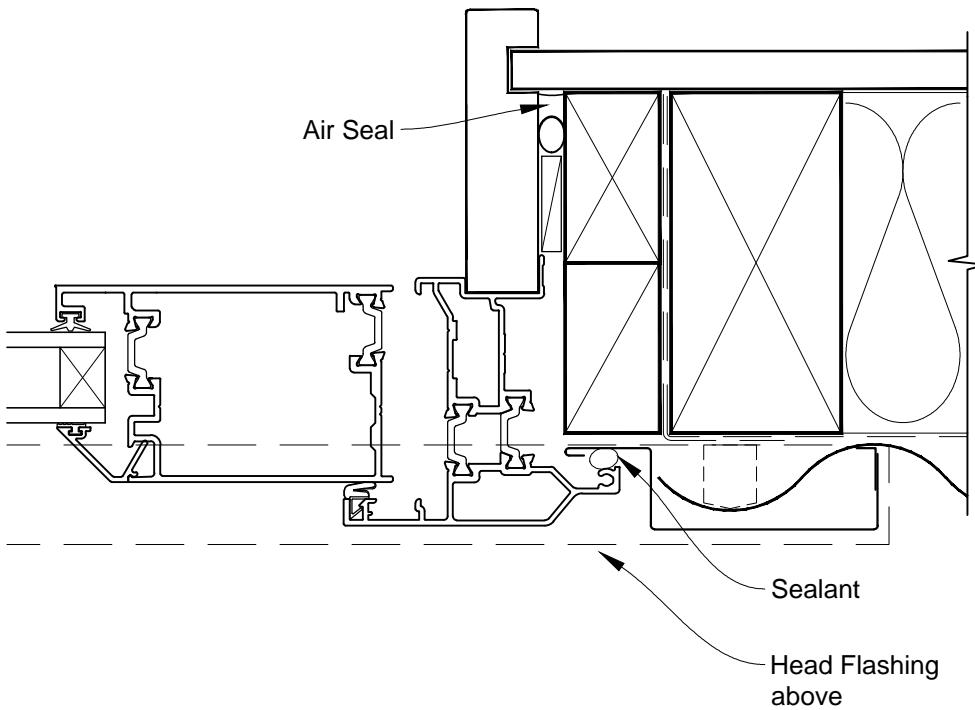

**INSTALLATION DETAIL - FIRST RESIDENTIAL THERMAL HEART
HINGED DOOR OPEN IN ON PROFILE METAL
CAVITY CONSTRUCTION**

Date: 01.03.14

Scale: 1:2

CAD Ref.: FTHIPM-CH

**INSTALLATION DETAIL - FIRST RESIDENTIAL THERMAL HEART
HINGED DOOR OPEN IN ON PROFILE METAL
CAVITY CONSTRUCTION**

Date: 01.03.14

Scale: 1:2

CAD Ref.: FTHIPM-CJ

**INSTALLATION DETAIL - FIRST RESIDENTIAL THERMAL HEART
HINGED DOOR OPEN IN ON PROFILE METAL
CAVITY CONSTRUCTION**

Date: 01.03.14

Scale: 1:2

CAD Ref.: FTHIPM-CS

**INSTALLATION DETAIL - FIRST RESIDENTIAL THERMAL HEART
HINGED DOOR OPEN IN ON PROFILE METAL
DIRECT FIXED CLADDING**

Date: 01.03.14

Scale: 1:2

CAD Ref.: FTHIPM-DH

**INSTALLATION DETAIL - FIRST RESIDENTIAL THERMAL HEART
HINGED DOOR OPEN IN ON PROFILE METAL
DIRECT FIXED CLADDING**

Date: 01.03.14

Scale: 1:2

CAD Ref.: FTHIPM-DJ

**INSTALLATION DETAIL - FIRST RESIDENTIAL THERMAL HEART
HINGED DOOR OPEN IN ON PROFILE METAL
DIRECT FIXED CLADDING**

Date: 01.03.14

Scale: 1:2

CAD Ref.: FTHIPM-DS