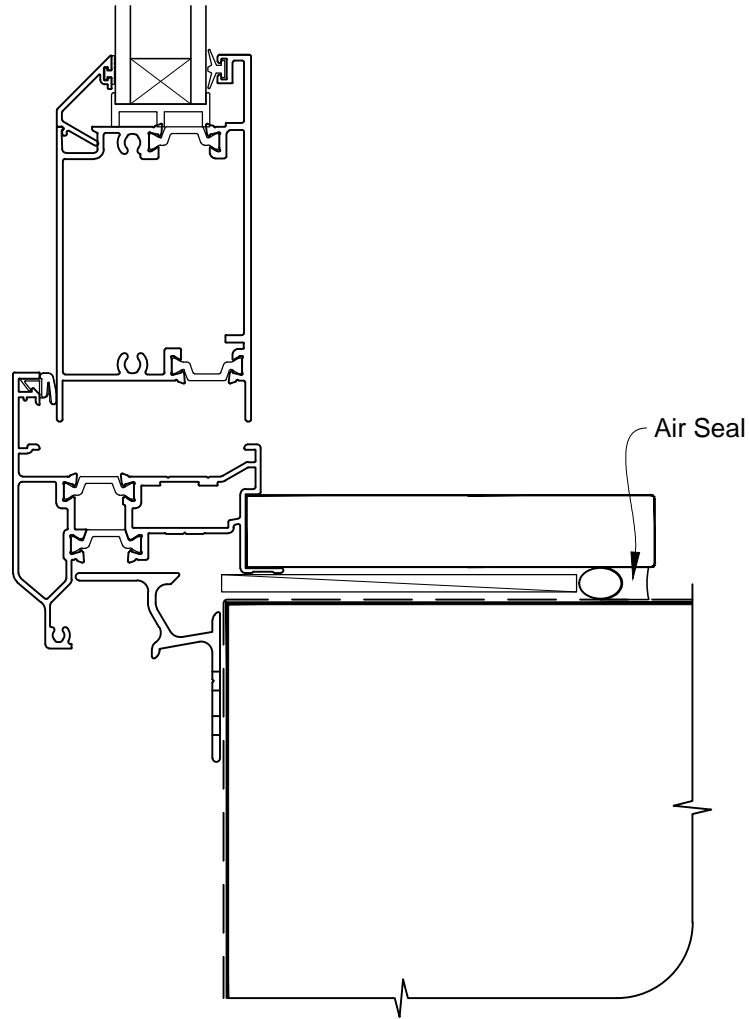

Date: 01.03.14

Scale: 1:2

CAD Ref.: FTHINC-CJ

INSTALLATION DETAIL - FIRST RESIDENTIAL THERMAL HEART HINGED DOOR OPEN IN ON NO CLADDING CAVITY CONSTRUCTION

Date: 01.03.14

Scale: 1:2

CAD Ref.: FTHINC-CS

**INSTALLATION DETAIL - FIRST RESIDENTIAL THERMAL HEART
HINGED DOOR OPEN IN ON NO CLADDING
DIRECT FIXED CLADDING**

Date: 01.03.14

Scale: 1:2

CAD Ref.: FTHINC-DH

**INSTALLATION DETAIL - FIRST RESIDENTIAL THERMAL HEART
HINGED DOOR OPEN IN ON NO CLADDING
DIRECT FIXED CLADDING**

Date: 01.03.14

Scale: 1:2

CAD Ref.: FTHINC-DJ