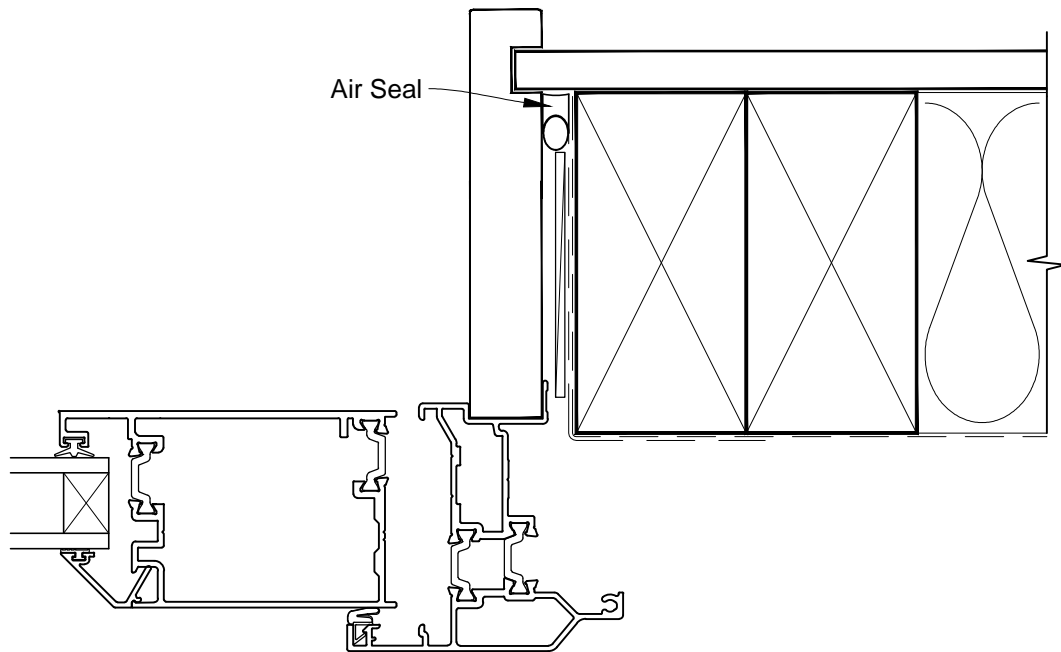

INSTALLATION DETAIL - FIRST RESIDENTIAL THERMAL HEART HINGED DOOR OPEN IN ON NO CLADDING CAVITY CONSTRUCTION

Date: 01.03.14

Scale: 1:2

CAD Ref.: FTHINC-CH

INSTALLATION DETAIL - FIRST RESIDENTIAL THERMAL HEART HINGED DOOR OPEN IN ON NO CLADDING CAVITY CONSTRUCTION

Date: 01.03.14

Scale: 1:2

CAD Ref.: FTHINC-CJ

INSTALLATION DETAIL - FIRST RESIDENTIAL THERMAL HEART HINGED DOOR OPEN IN ON NO CLADDING CAVITY CONSTRUCTION

Date: 01.03.14

Scale: 1:2

CAD Ref.: FTHINC-CS

**INSTALLATION DETAIL - FIRST RESIDENTIAL THERMAL HEART
HINGED DOOR OPEN IN ON NO CLADDING
DIRECT FIXED CLADDING**