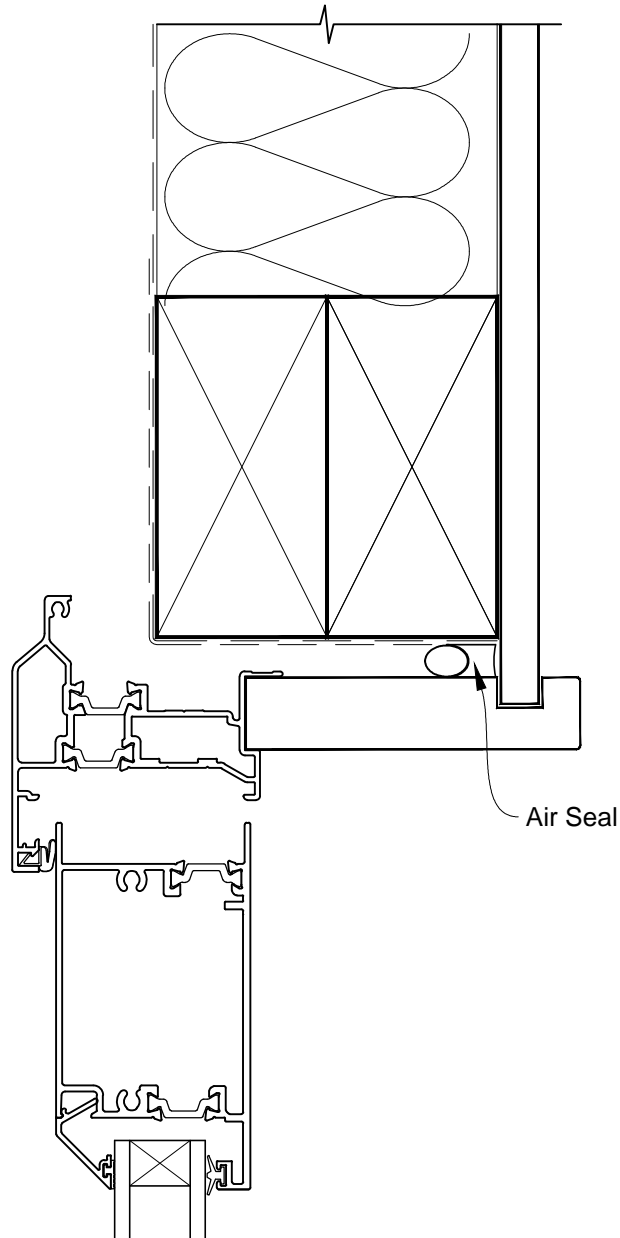

**INSTALLATION DETAIL - FIRST RESIDENTIAL THERMAL HEART
HINGED DOOR OPEN IN ON NO CLADDING
DIRECT FIXED CLADDING**

Date: 01.03.14

Scale: 1:2

CAD Ref.: FTHINC-DH