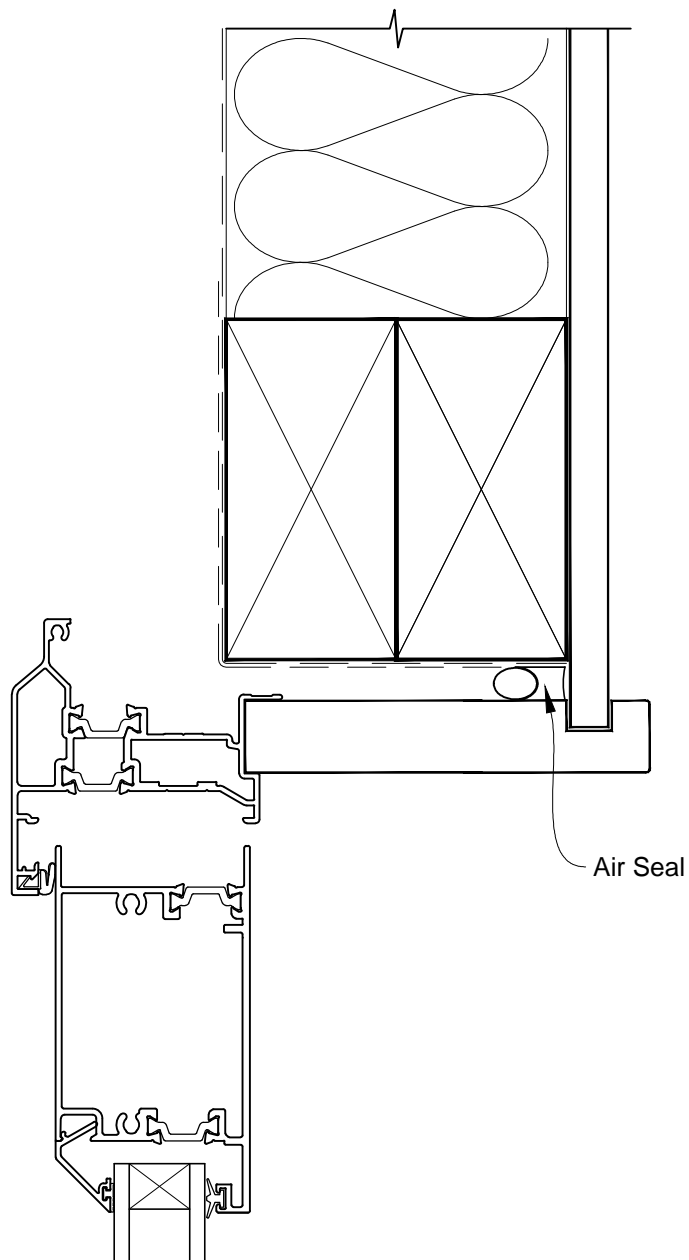

INSTALLATION DETAIL - FIRST RESIDENTIAL THERMAL HEART HINGED DOOR OPEN IN ON NO CLADDING CAVITY CONSTRUCTION

Date: 01.03.14

Scale: 1:2

CAD Ref.: FTHINC-CH

INSTALLATION DETAIL - FIRST RESIDENTIAL THERMAL HEART HINGED DOOR OPEN IN ON NO CLADDING CAVITY CONSTRUCTION

Date: 01.03.14

Scale: 1:2

CAD Ref.: FTHINC-CJ

INSTALLATION DETAIL - FIRST RESIDENTIAL THERMAL HEART HINGED DOOR OPEN IN ON NO CLADDING CAVITY CONSTRUCTION

Date: 01.03.14

Scale: 1:2

CAD Ref.: FTHINC-CS

**INSTALLATION DETAIL - FIRST RESIDENTIAL THERMAL HEART
HINGED DOOR OPEN IN ON NO CLADDING
DIRECT FIXED CLADDING**