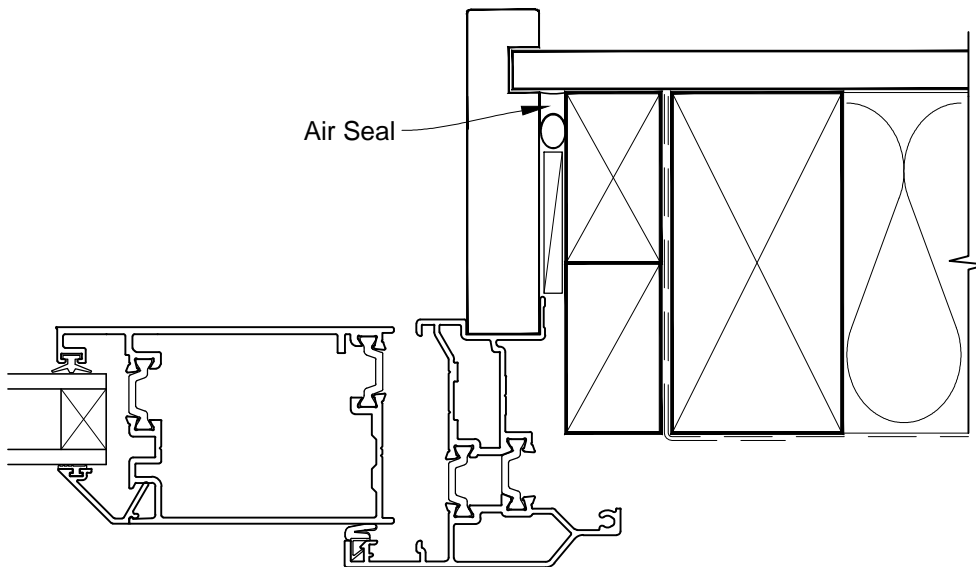

Date: 01.03.14

Scale: 1:2

CAD Ref.: FTHINC-DH

**INSTALLATION DETAIL - FIRST RESIDENTIAL THERMAL HEART
HINGED DOOR OPEN IN ON NO CLADDING
DIRECT FIXED CLADDING**

Date: 01.03.14

Scale: 1:2

CAD Ref.: FTHINC-DJ

**INSTALLATION DETAIL - FIRST RESIDENTIAL THERMAL HEART
HINGED DOOR OPEN IN ON NO CLADDING
DIRECT FIXED CLADDING**

Date: 01.03.14

Scale: 1:2

CAD Ref.: FTHINC-DS