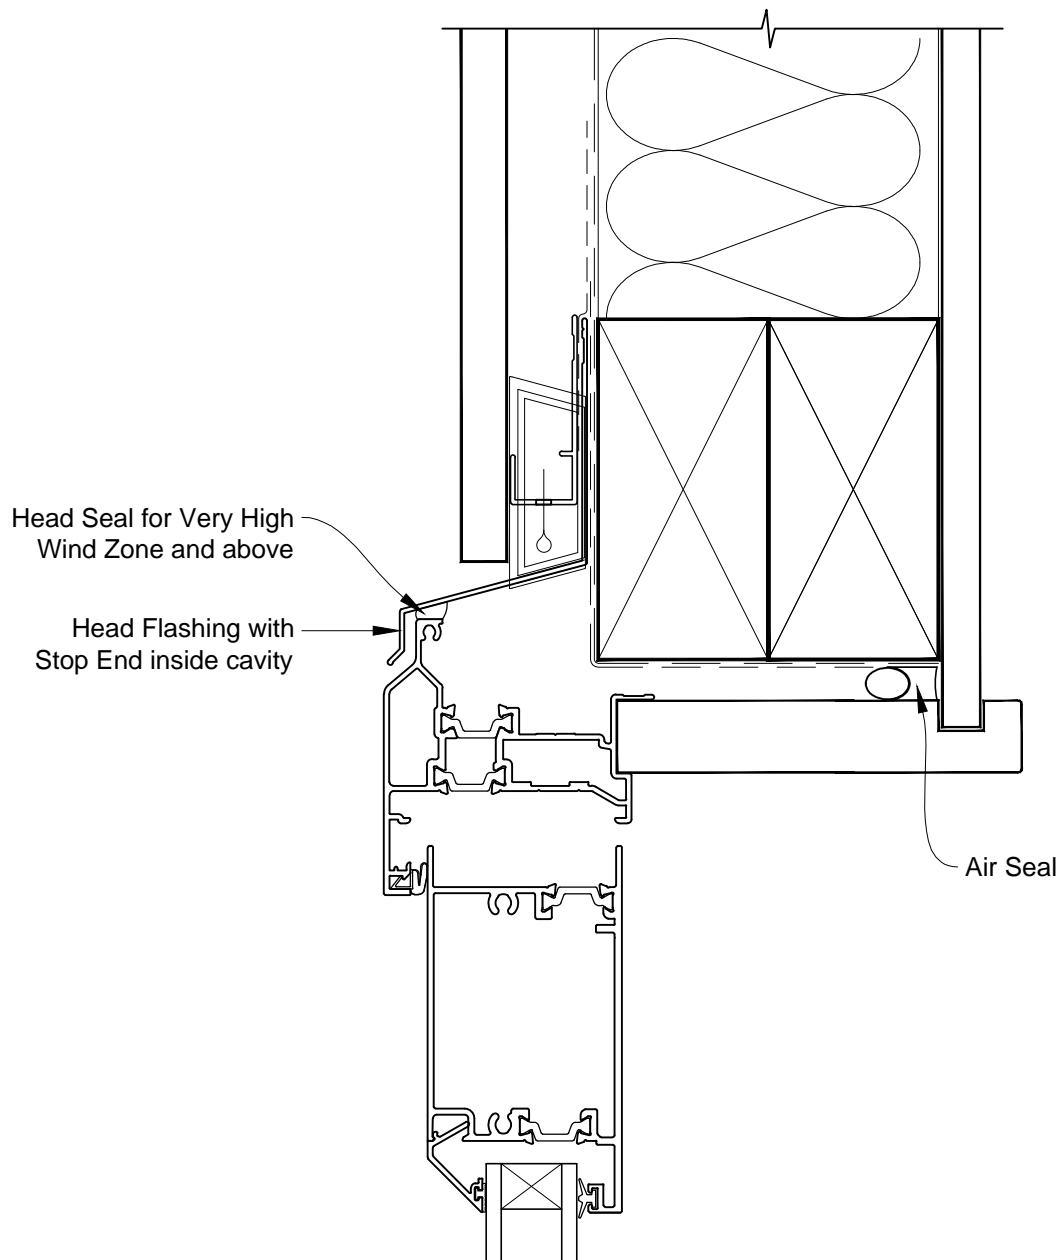

**INSTALLATION DETAIL - FIRST RESIDENTIAL THERMAL HEART
HINGED DOOR OPEN IN ON FLAT SHEET
CAVITY CONSTRUCTION**

Date: 01.03.14

Scale: 1:2

CAD Ref.: FTHIFS-CH

**INSTALLATION DETAIL - FIRST RESIDENTIAL THERMAL HEART
HINGED DOOR OPEN IN ON FLAT SHEET
CAVITY CONSTRUCTION**

Date: 01.03.14

Scale: 1:2

CAD Ref.: FTHIFS-CJ

**INSTALLATION DETAIL - FIRST RESIDENTIAL THERMAL HEART
HINGED DOOR OPEN IN ON FLAT SHEET
CAVITY CONSTRUCTION**

Date: 01.03.14

Scale: 1:2

CAD Ref.: FTHIFS-CS

**INSTALLATION DETAIL - FIRST RESIDENTIAL THERMAL HEART
HINGED DOOR OPEN IN ON FLAT SHEET
DIRECT FIXED CLADDING**