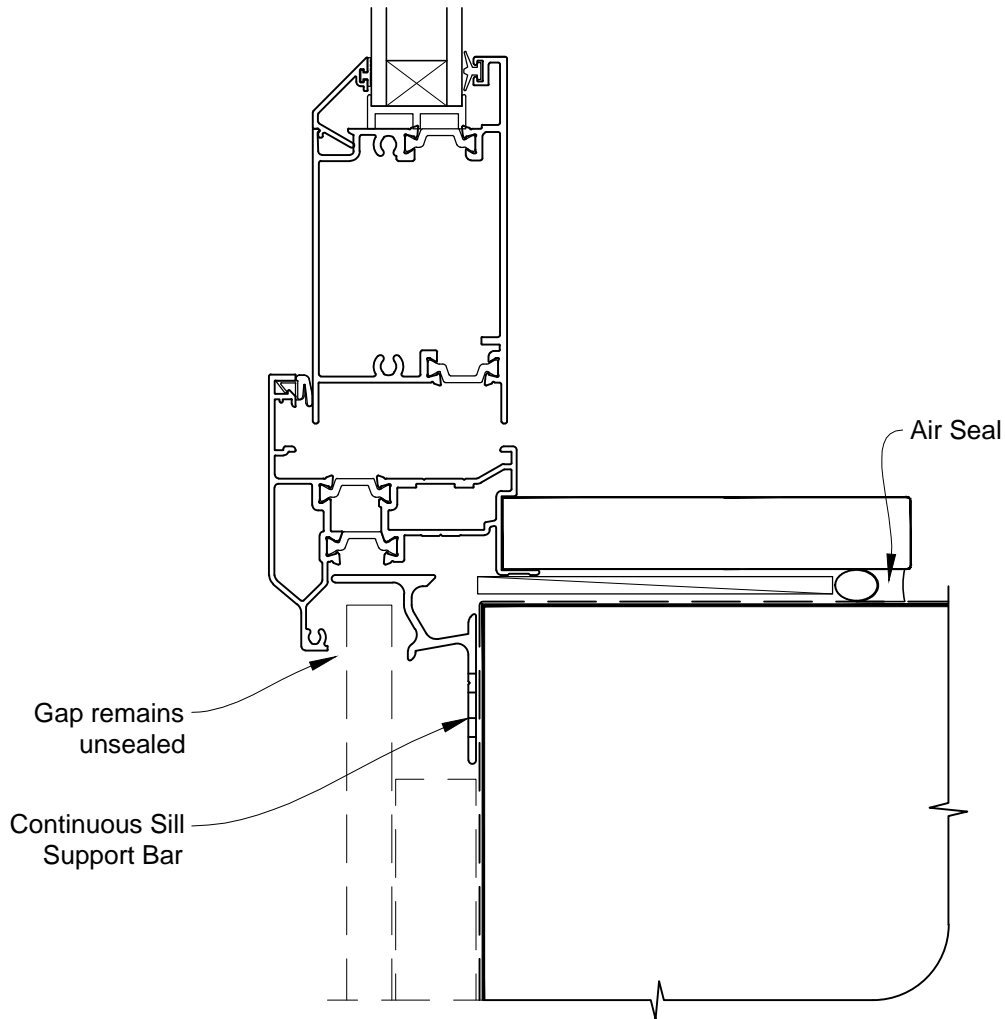

**INSTALLATION DETAIL - FIRST RESIDENTIAL THERMAL HEART
HINGED DOOR OPEN IN ON FLAT SHEET
CAVITY CONSTRUCTION**

Date: 01.03.14

Scale: 1:2

CAD Ref.: FTHIFS-CH

**INSTALLATION DETAIL - FIRST RESIDENTIAL THERMAL HEART
HINGED DOOR OPEN IN ON FLAT SHEET
CAVITY CONSTRUCTION**

Date: 01.03.14

Scale: 1:2

CAD Ref.: FTHIFS-CJ

**INSTALLATION DETAIL - FIRST RESIDENTIAL THERMAL HEART
HINGED DOOR OPEN IN ON FLAT SHEET
CAVITY CONSTRUCTION**

Date: 01.03.14

Scale: 1:2

CAD Ref.: FTHIFS-CS

**INSTALLATION DETAIL - FIRST RESIDENTIAL THERMAL HEART
HINGED DOOR OPEN IN ON FLAT SHEET
DIRECT FIXED CLADDING**