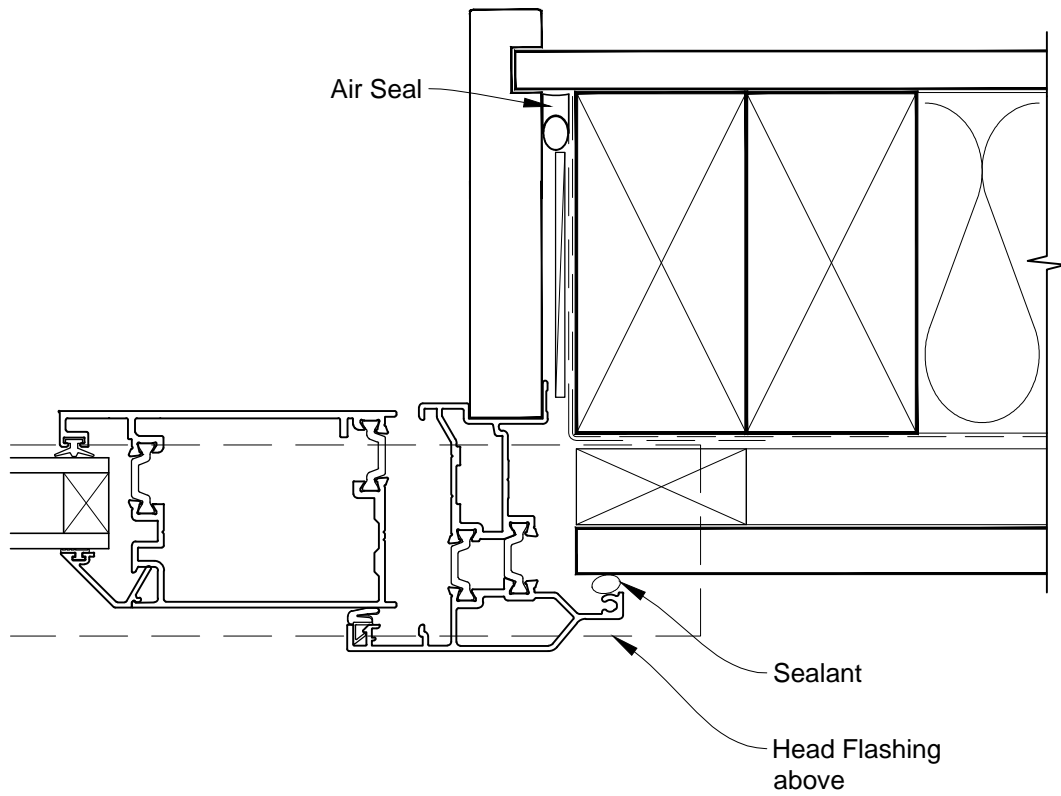

**INSTALLATION DETAIL - FIRST RESIDENTIAL THERMAL HEART
HINGED DOOR OPEN IN ON FLAT SHEET
CAVITY CONSTRUCTION**

Date: 01.03.14

Scale: 1:2

CAD Ref.: FTHIFS-CH

**INSTALLATION DETAIL - FIRST RESIDENTIAL THERMAL HEART
HINGED DOOR OPEN IN ON FLAT SHEET
CAVITY CONSTRUCTION**

Date: 01.03.14

Scale: 1:2

CAD Ref.: FTHIFS-CJ

**INSTALLATION DETAIL - FIRST RESIDENTIAL THERMAL HEART
HINGED DOOR OPEN IN ON FLAT SHEET
CAVITY CONSTRUCTION**

Date: 01.03.14

Scale: 1:2

CAD Ref.: FTHIFS-CS

**INSTALLATION DETAIL - FIRST RESIDENTIAL THERMAL HEART
HINGED DOOR OPEN IN ON FLAT SHEET
DIRECT FIXED CLADDING**