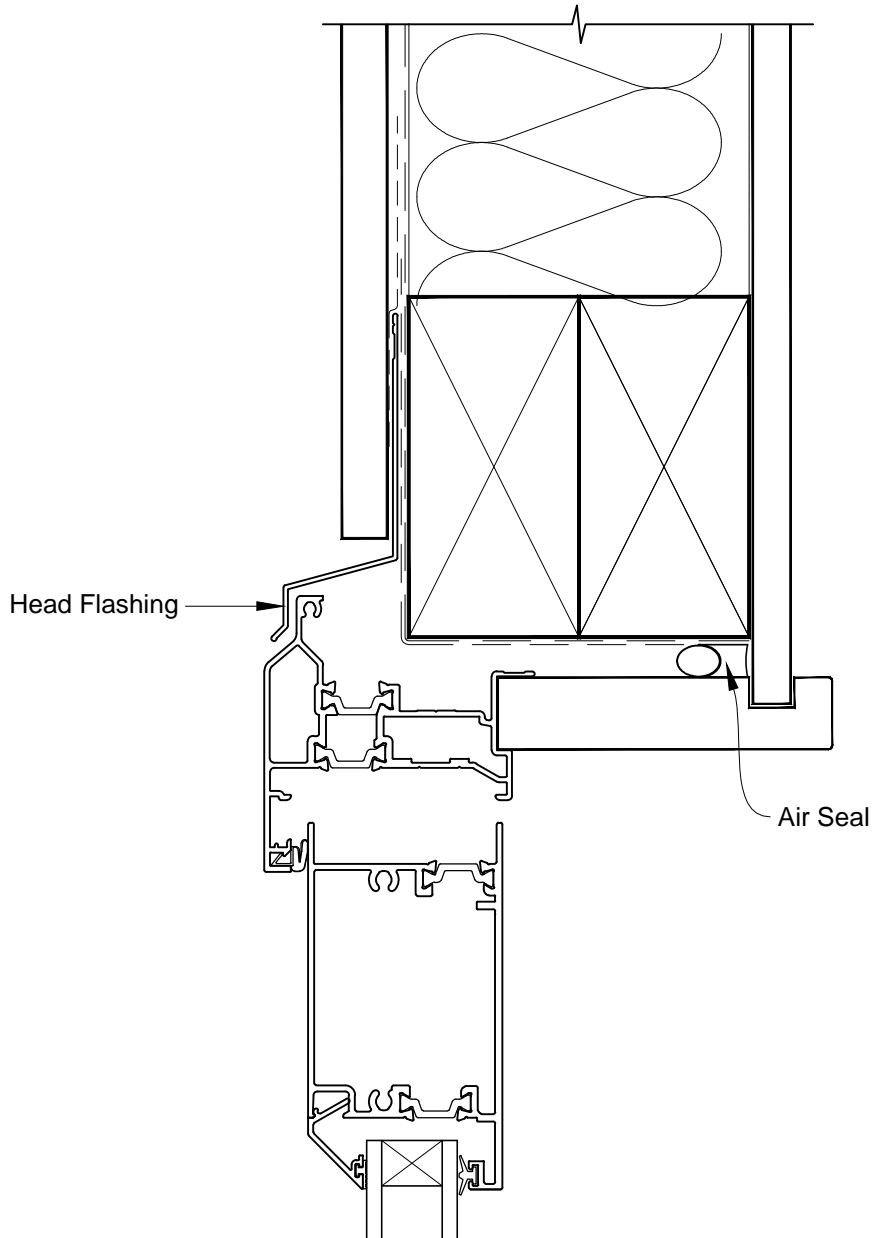

**INSTALLATION DETAIL - FIRST RESIDENTIAL THERMAL HEART
HINGED DOOR OPEN IN ON FLAT SHEET
CAVITY CONSTRUCTION**

Date: 01.03.14

Scale: 1:2

CAD Ref.: FTHIFS-CH

**INSTALLATION DETAIL - FIRST RESIDENTIAL THERMAL HEART
HINGED DOOR OPEN IN ON FLAT SHEET
CAVITY CONSTRUCTION**

Date: 01.03.14

Scale: 1:2

CAD Ref.: FTHIFS-CJ

**INSTALLATION DETAIL - FIRST RESIDENTIAL THERMAL HEART
HINGED DOOR OPEN IN ON FLAT SHEET
CAVITY CONSTRUCTION**

Date: 01.03.14

Scale: 1:2

CAD Ref.: FTHIFS-CS

**INSTALLATION DETAIL - FIRST RESIDENTIAL THERMAL HEART
HINGED DOOR OPEN IN ON FLAT SHEET
DIRECT FIXED CLADDING**

Date: 01.03.14

Scale: 1:2

CAD Ref.: FTHIFS-DH

**INSTALLATION DETAIL - FIRST RESIDENTIAL THERMAL HEART
HINGED DOOR OPEN IN ON FLAT SHEET
DIRECT FIXED CLADDING**

Date: 01.03.14

Scale: 1:2

CAD Ref.: FTHIFS-DJ

**INSTALLATION DETAIL - FIRST RESIDENTIAL THERMAL HEART
HINGED DOOR OPEN IN ON FLAT SHEET
DIRECT FIXED CLADDING**