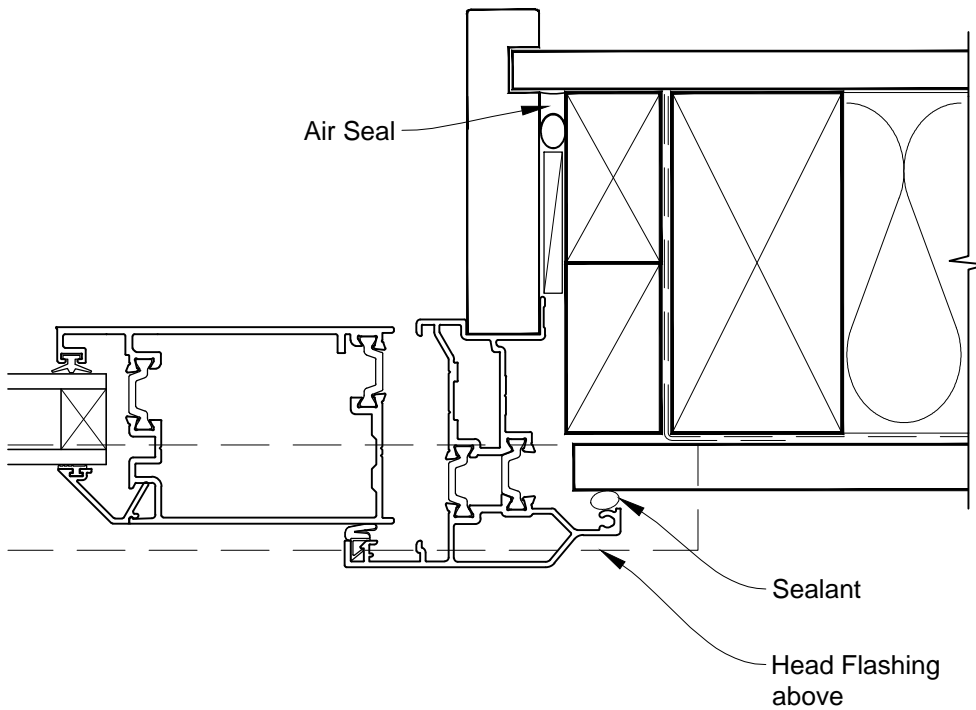

Date: 01.03.14

Scale: 1:2

CAD Ref.: FTHIFS-DH

**INSTALLATION DETAIL - FIRST RESIDENTIAL THERMAL HEART
HINGED DOOR OPEN IN ON FLAT SHEET
DIRECT FIXED CLADDING**

Date: 01.03.14

Scale: 1:2

CAD Ref.: FTHIFS-DJ

**INSTALLATION DETAIL - FIRST RESIDENTIAL THERMAL HEART
HINGED DOOR OPEN IN ON FLAT SHEET
DIRECT FIXED CLADDING**