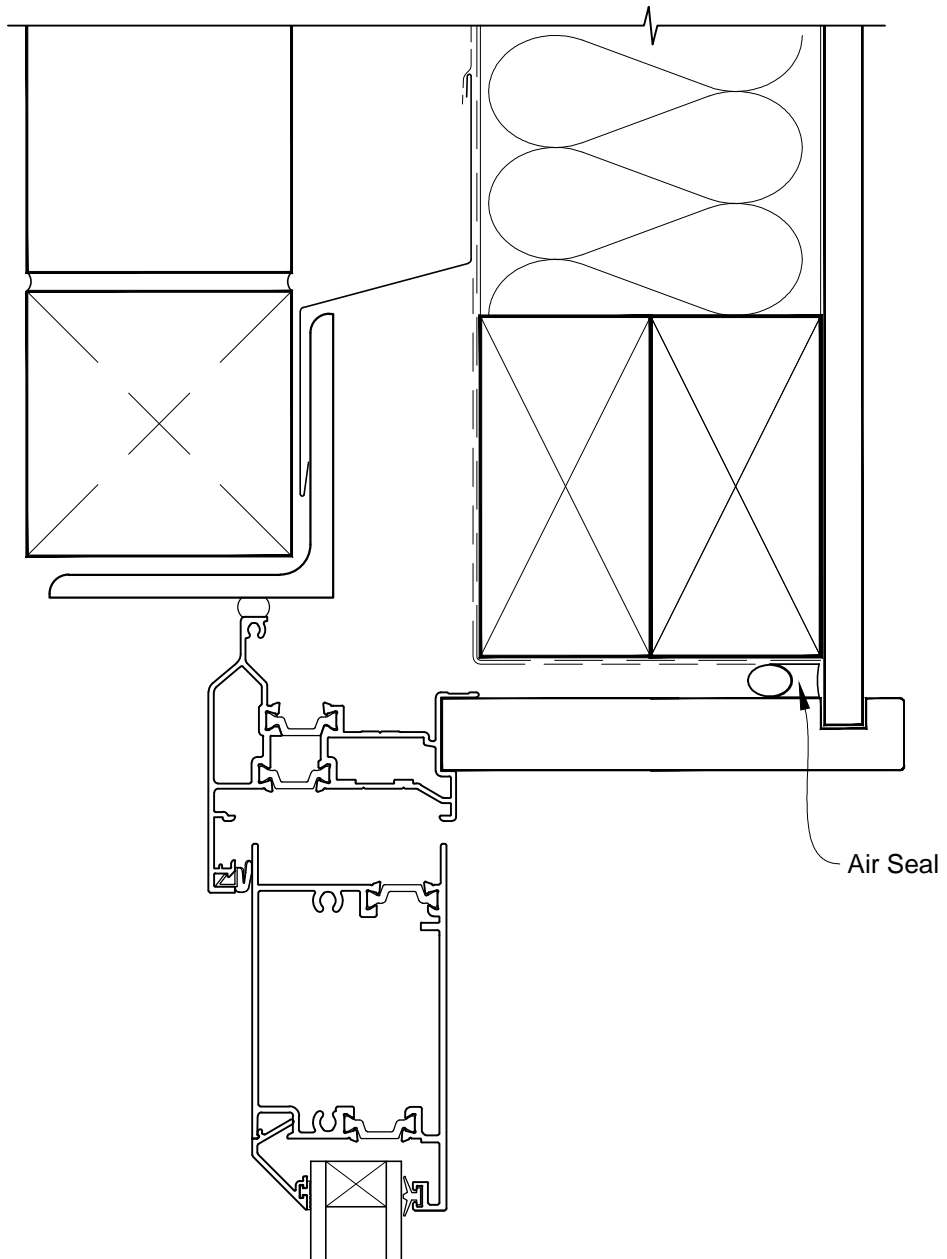

**INSTALLATION DETAIL - FIRST RESIDENTIAL THERMAL HEART
HINGED DOOR OPEN IN DOOR ON BRICK VENEER
CAVITY CONSTRUCTION**

Date: 01.03.14

Scale: 1:2

CAD Ref.: FTHIBV-CH

**INSTALLATION DETAIL - FIRST RESIDENTIAL THERMAL HEART
HINGED DOOR OPEN IN DOOR ON BRICK VENEER
CAVITY CONSTRUCTION**

Date: 01.03.14

Scale: 1:2

CAD Ref.: FTHIBV-CJ

**INSTALLATION DETAIL - FIRST RESIDENTIAL THERMAL HEART
HINGED DOOR OPEN IN DOOR ON BRICK VENEER
CAVITY CONSTRUCTION**

Date: 01.03.14

Scale: 1:2

CAD Ref.: FTHIBV-CS