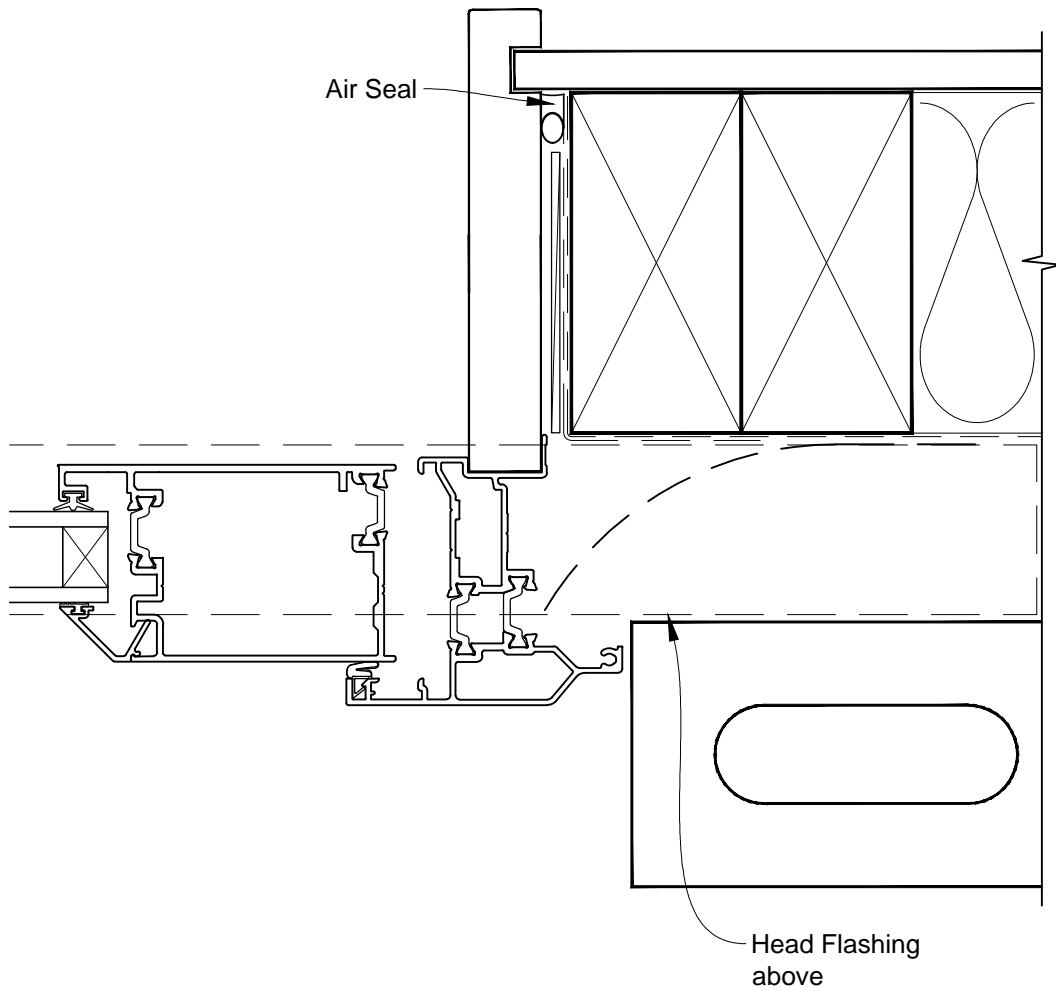

**INSTALLATION DETAIL - FIRST RESIDENTIAL THERMAL HEART
HINGED DOOR OPEN IN DOOR ON BRICK VENEER
CAVITY CONSTRUCTION**

Date: 01.03.14

Scale: 1:2

CAD Ref.: FTHIBV-CH

**INSTALLATION DETAIL - FIRST RESIDENTIAL THERMAL HEART
HINGED DOOR OPEN IN DOOR ON BRICK VENEER
CAVITY CONSTRUCTION**

Date: 01.03.14

Scale: 1:2

CAD Ref.: FTHIBV-CJ

**INSTALLATION DETAIL - FIRST RESIDENTIAL THERMAL HEART
HINGED DOOR OPEN IN DOOR ON BRICK VENEER
CAVITY CONSTRUCTION**

Date: 01.03.14

Scale: 1:2

CAD Ref.: FTHIBV-CS